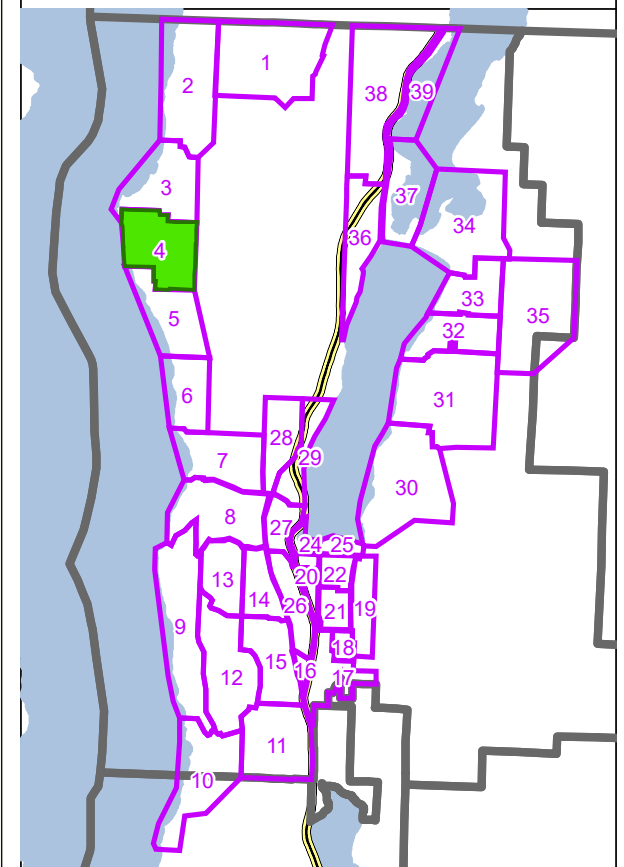

APRIL 2021

MAP

2

RDCO
West E.A.

Okanagan Lake

Pre-Plan
Zone: 2

Lake Country

Pre-Plan
Zone: 1

Pre-Plan
Zone: 3

www.cordemergency.ca

- Administrative Boundary
- Regional Parks
- Lakes
- Parcels
- Emergency Egress Route
- Traffic Control
- Pre-Plan Evac Zones

APRIL 2021

MAP

3

Central Okanagan - EOC
Pre-Planning Map Book for
Evacuation Alerts and Orders

www.cordemergency.ca

- Administrative Boundary
- Regional Parks
- Lakes
- Parcels
- Emergency Egress Route
- Traffic Control
- Pre-Plan Evac Zones

MAP

4

Central Okanagan - EOC
Pre-Planning Map Book for
Evacuation Alerts and Orders

www.cordemergency.ca

- Administrative Boundary
- Regional Parks
- Lakes
- Parcels
- Emergency Egress Route
- Traffic Control
- Pre-Plan Evac Zones

MAP

5

Central Okanagan - EOC
Pre-Planning Map Book for
Evacuation Alerts and Orders