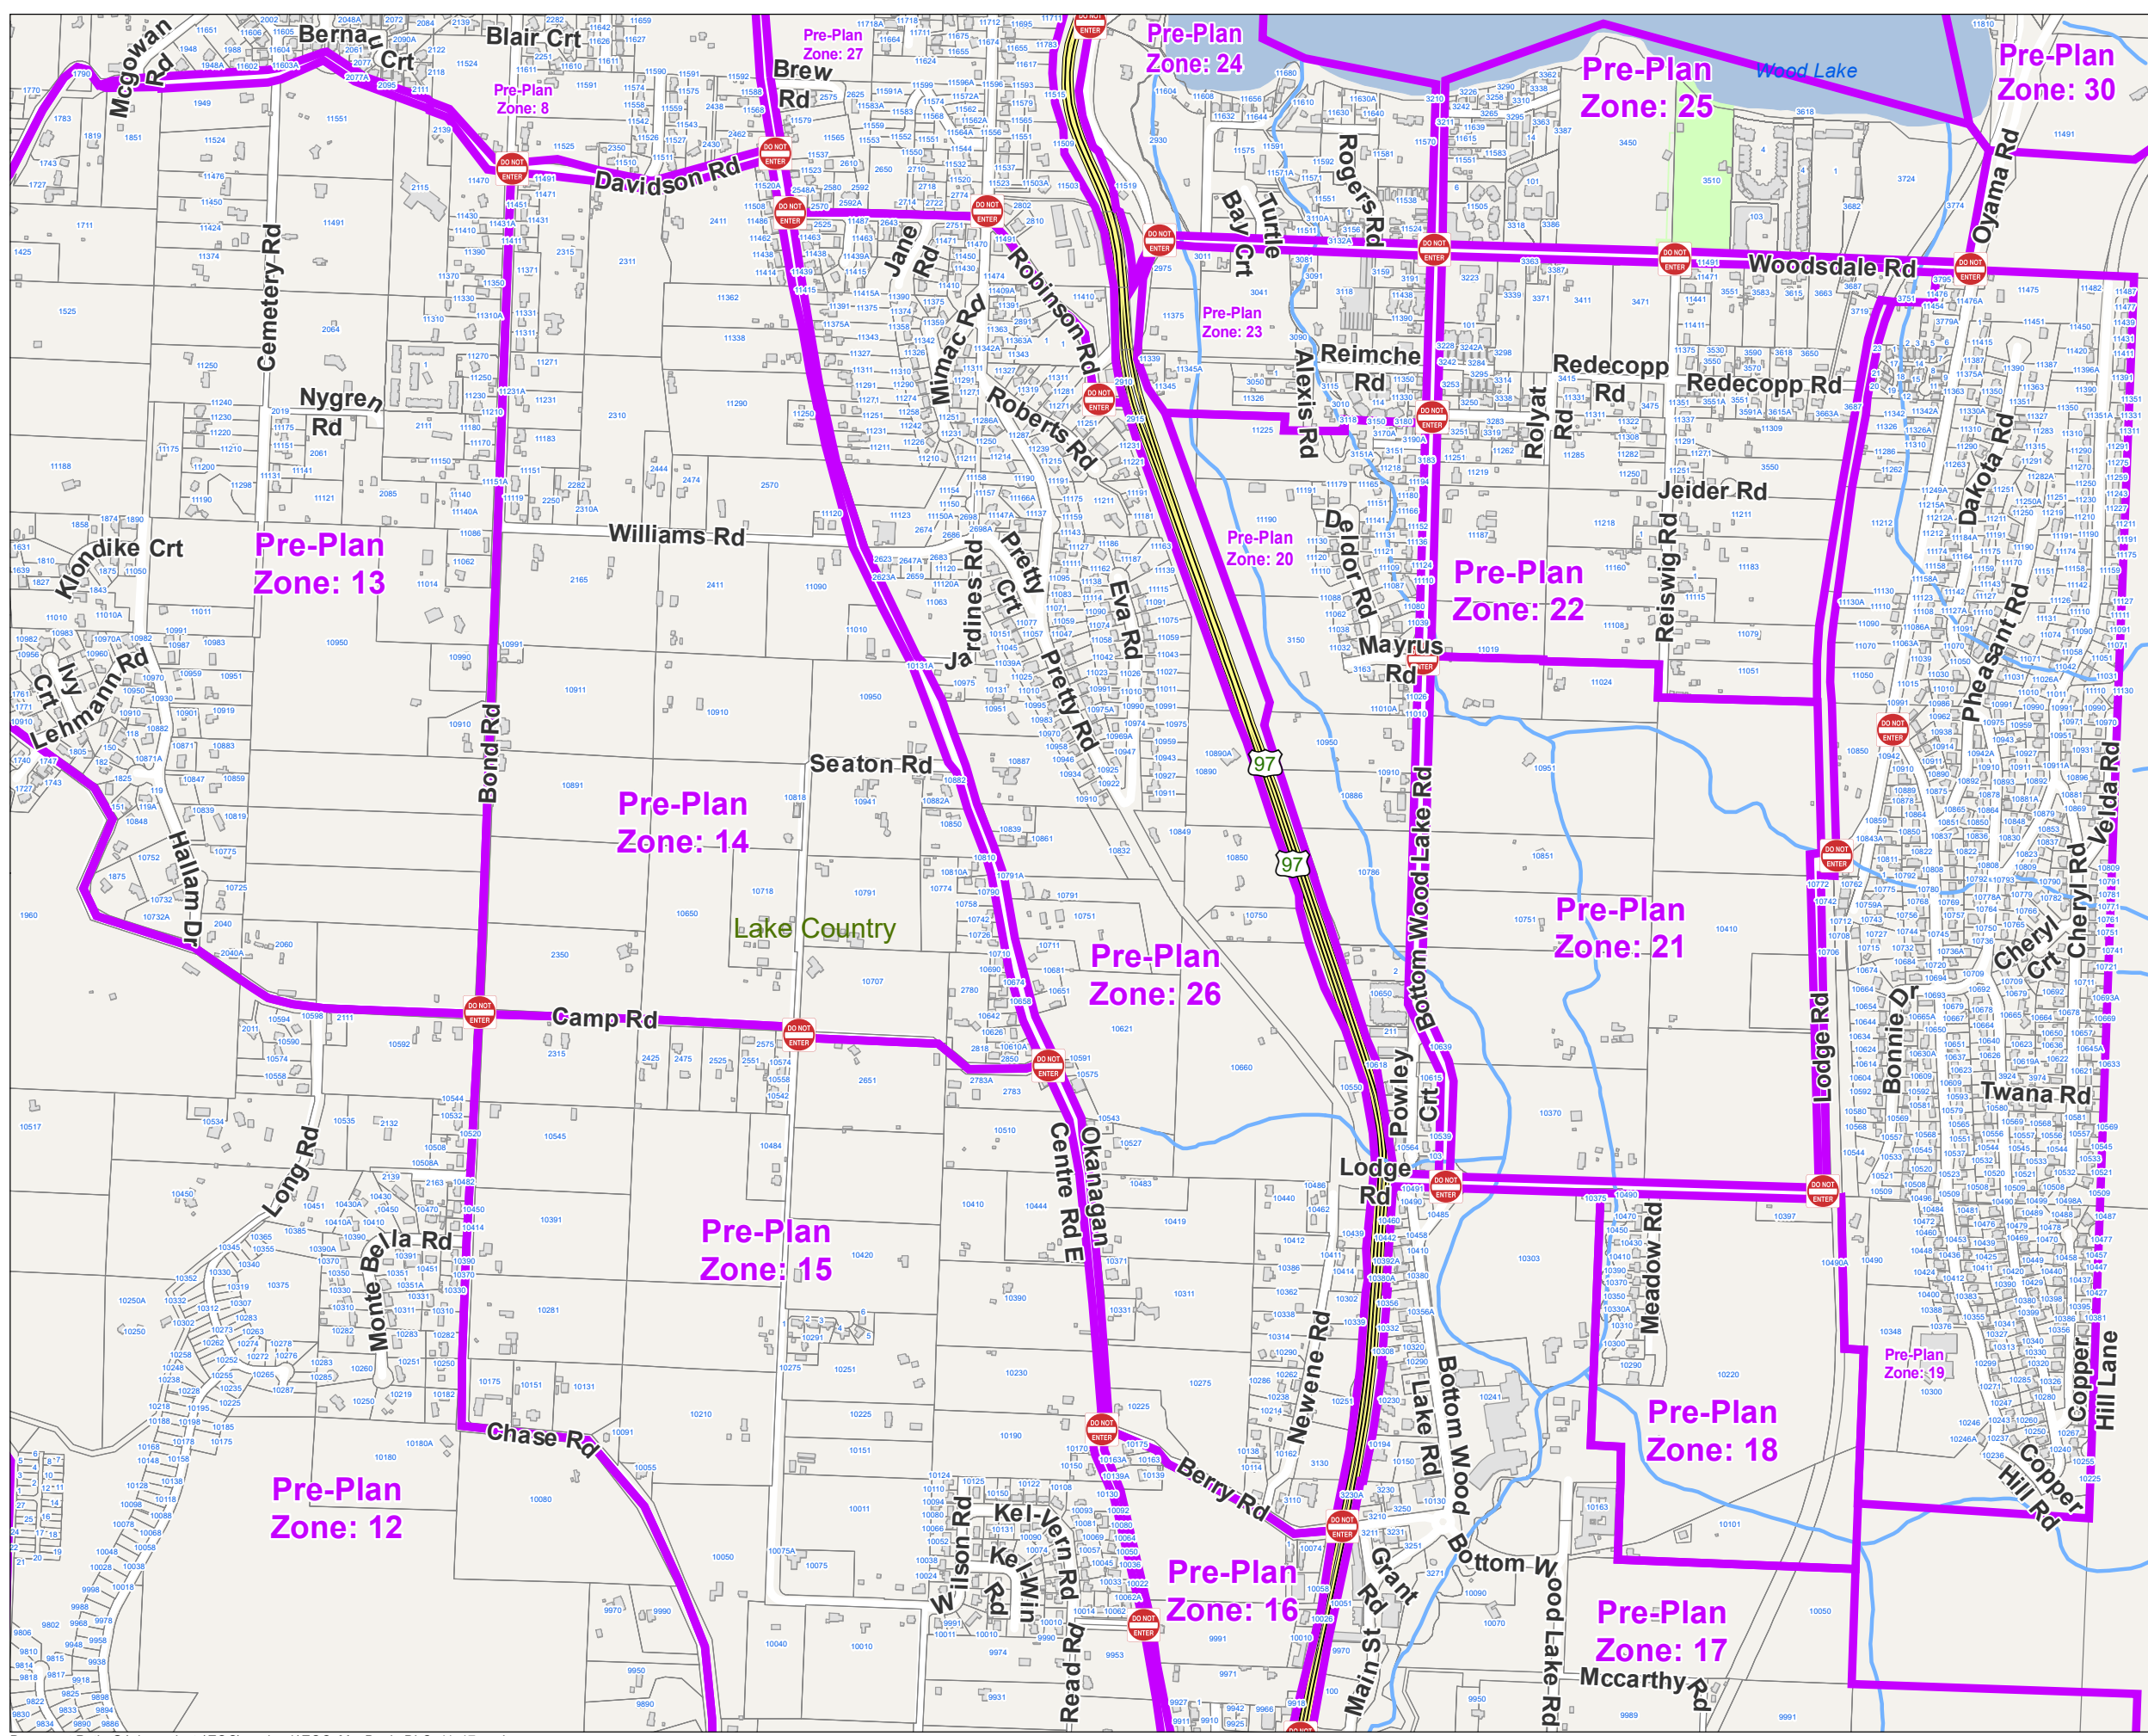

APRIL 2021

MAP
26