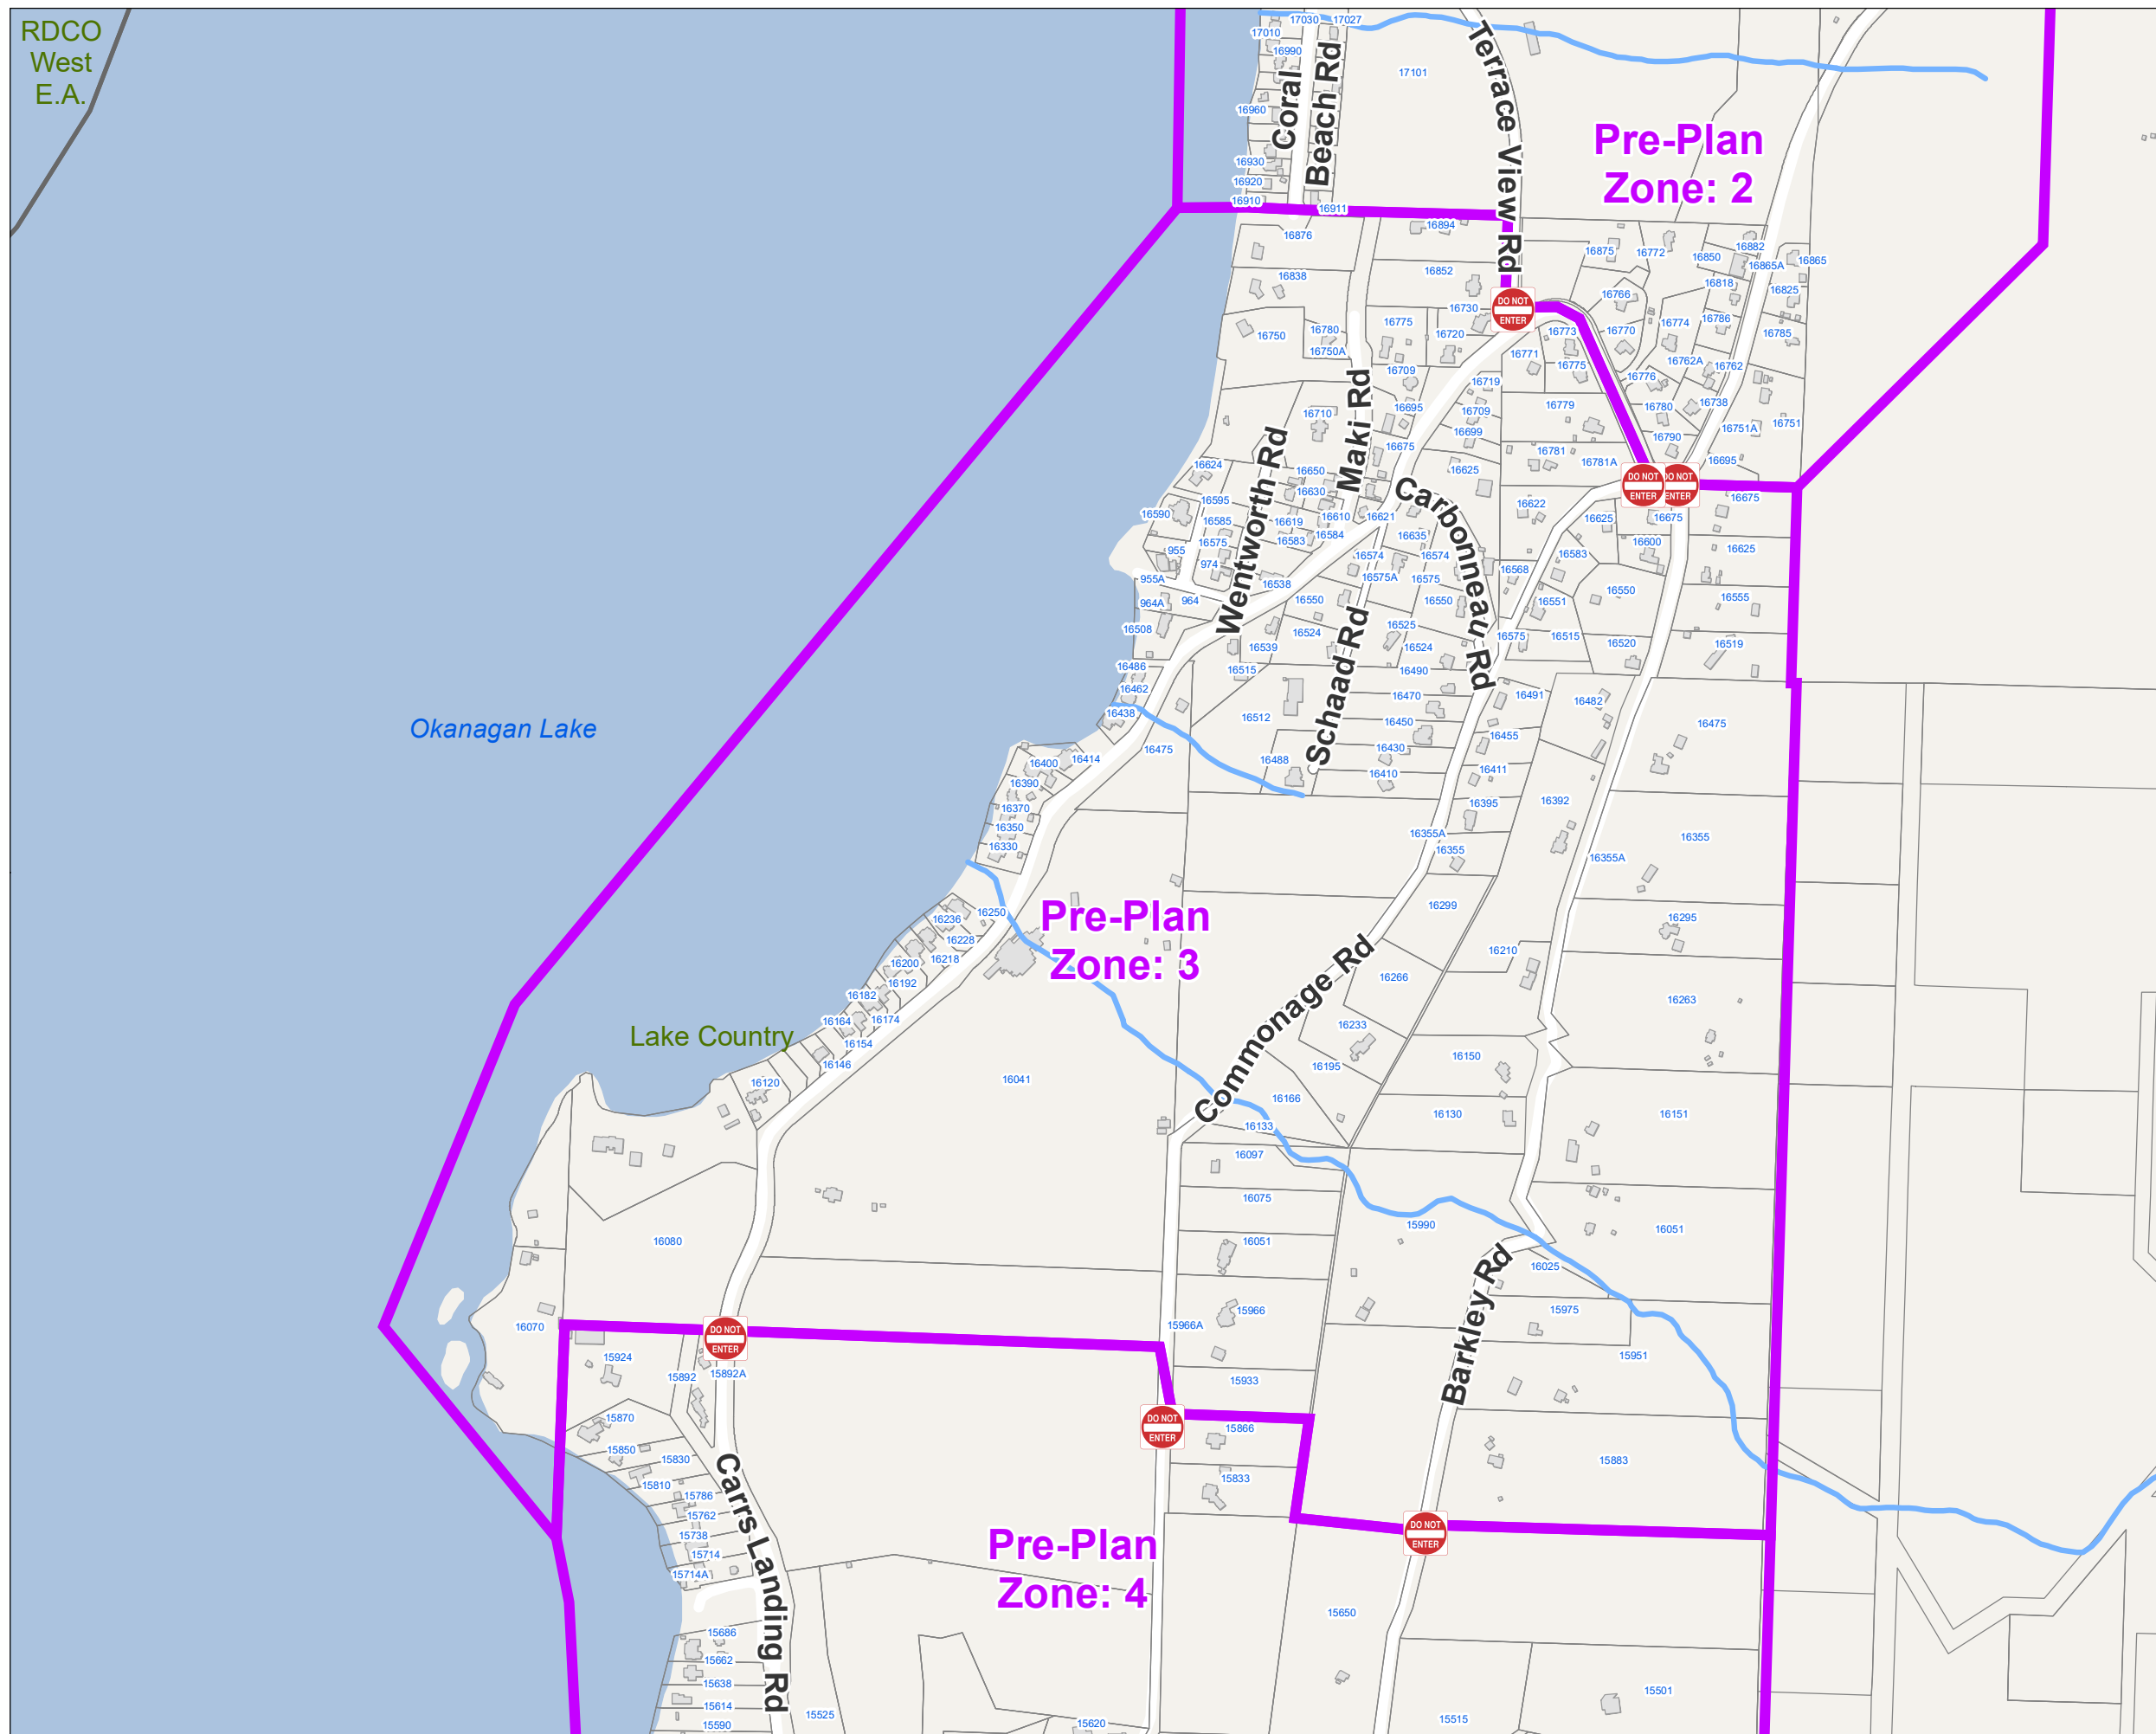

Pre-Plan
Zone: 3

www.cordemergency.ca

- Administrative Boundary
- Regional Parks
- Lakes
- Parcels
- Emergency Egress Route
- Traffic Control
- Pre-Plan Evac Zones

APRIL 2021

MAP

3

Central Okanagan - EOC
Pre-Planning Map Book for
Evacuation Alerts and Orders

www.cordemergency.ca

- Administrative Boundary
- Regional Parks
- Lakes
- Parcels
- Emergency Egress Route
- Traffic Control
- Pre-Plan Evac Zones

MAP

4

Central Okanagan - EOC
Pre-Planning Map Book for
Evacuation Alerts and Orders