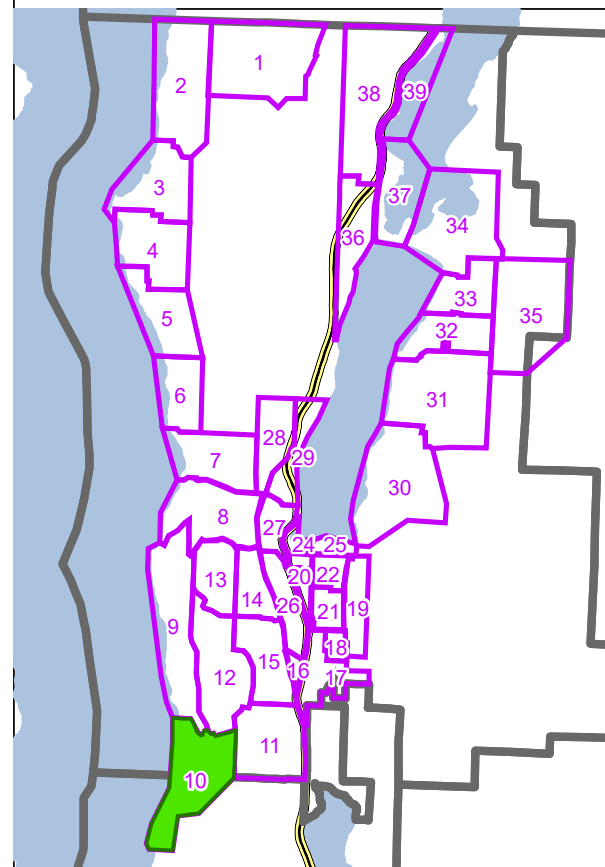

www.cordemergency.ca

- Administrative Boundary
- Regional Parks
- Lakes
- Parcels
- Emergency Egress Route
- Traffic Control
- Pre-Plan Evac Zones

APRIL 2021

MAP

7

Central Okanagan - EOC Pre-Planning Map Book for Evacuation Alerts and Orders

www.cordemergency.ca

- Administrative Boundary
- Regional Parks
- Lakes
- Parcels
- Emergency Egress Route
- Traffic Control
- Pre-Plan Evac Zones

APRIL 2021

MAP
8

Central Okanagan - EOC Pre-Planning Map Book for Evacuation Alerts and Orders

www.cordemergency.ca

- Administrative Boundary
- Emergency Egress Route
- Regional Parks
- Lakes
- Parcels
- Traffic Control
- Pre-Plan Evac Zones

APRIL 2021

MAP

9

RDCO
West
E.A.

Lake Country

Okanagan Lake

Kelowna

Central Okanagan - EOC Pre-Planning Map Book for Evacuation Alerts and Orders

www.cordemergency.ca

- Administrative Boundary
- Regional Parks
- Lakes
- Parcels
- Emergency Egress Route
- Traffic Control
- Pre-Plan Evac Zones