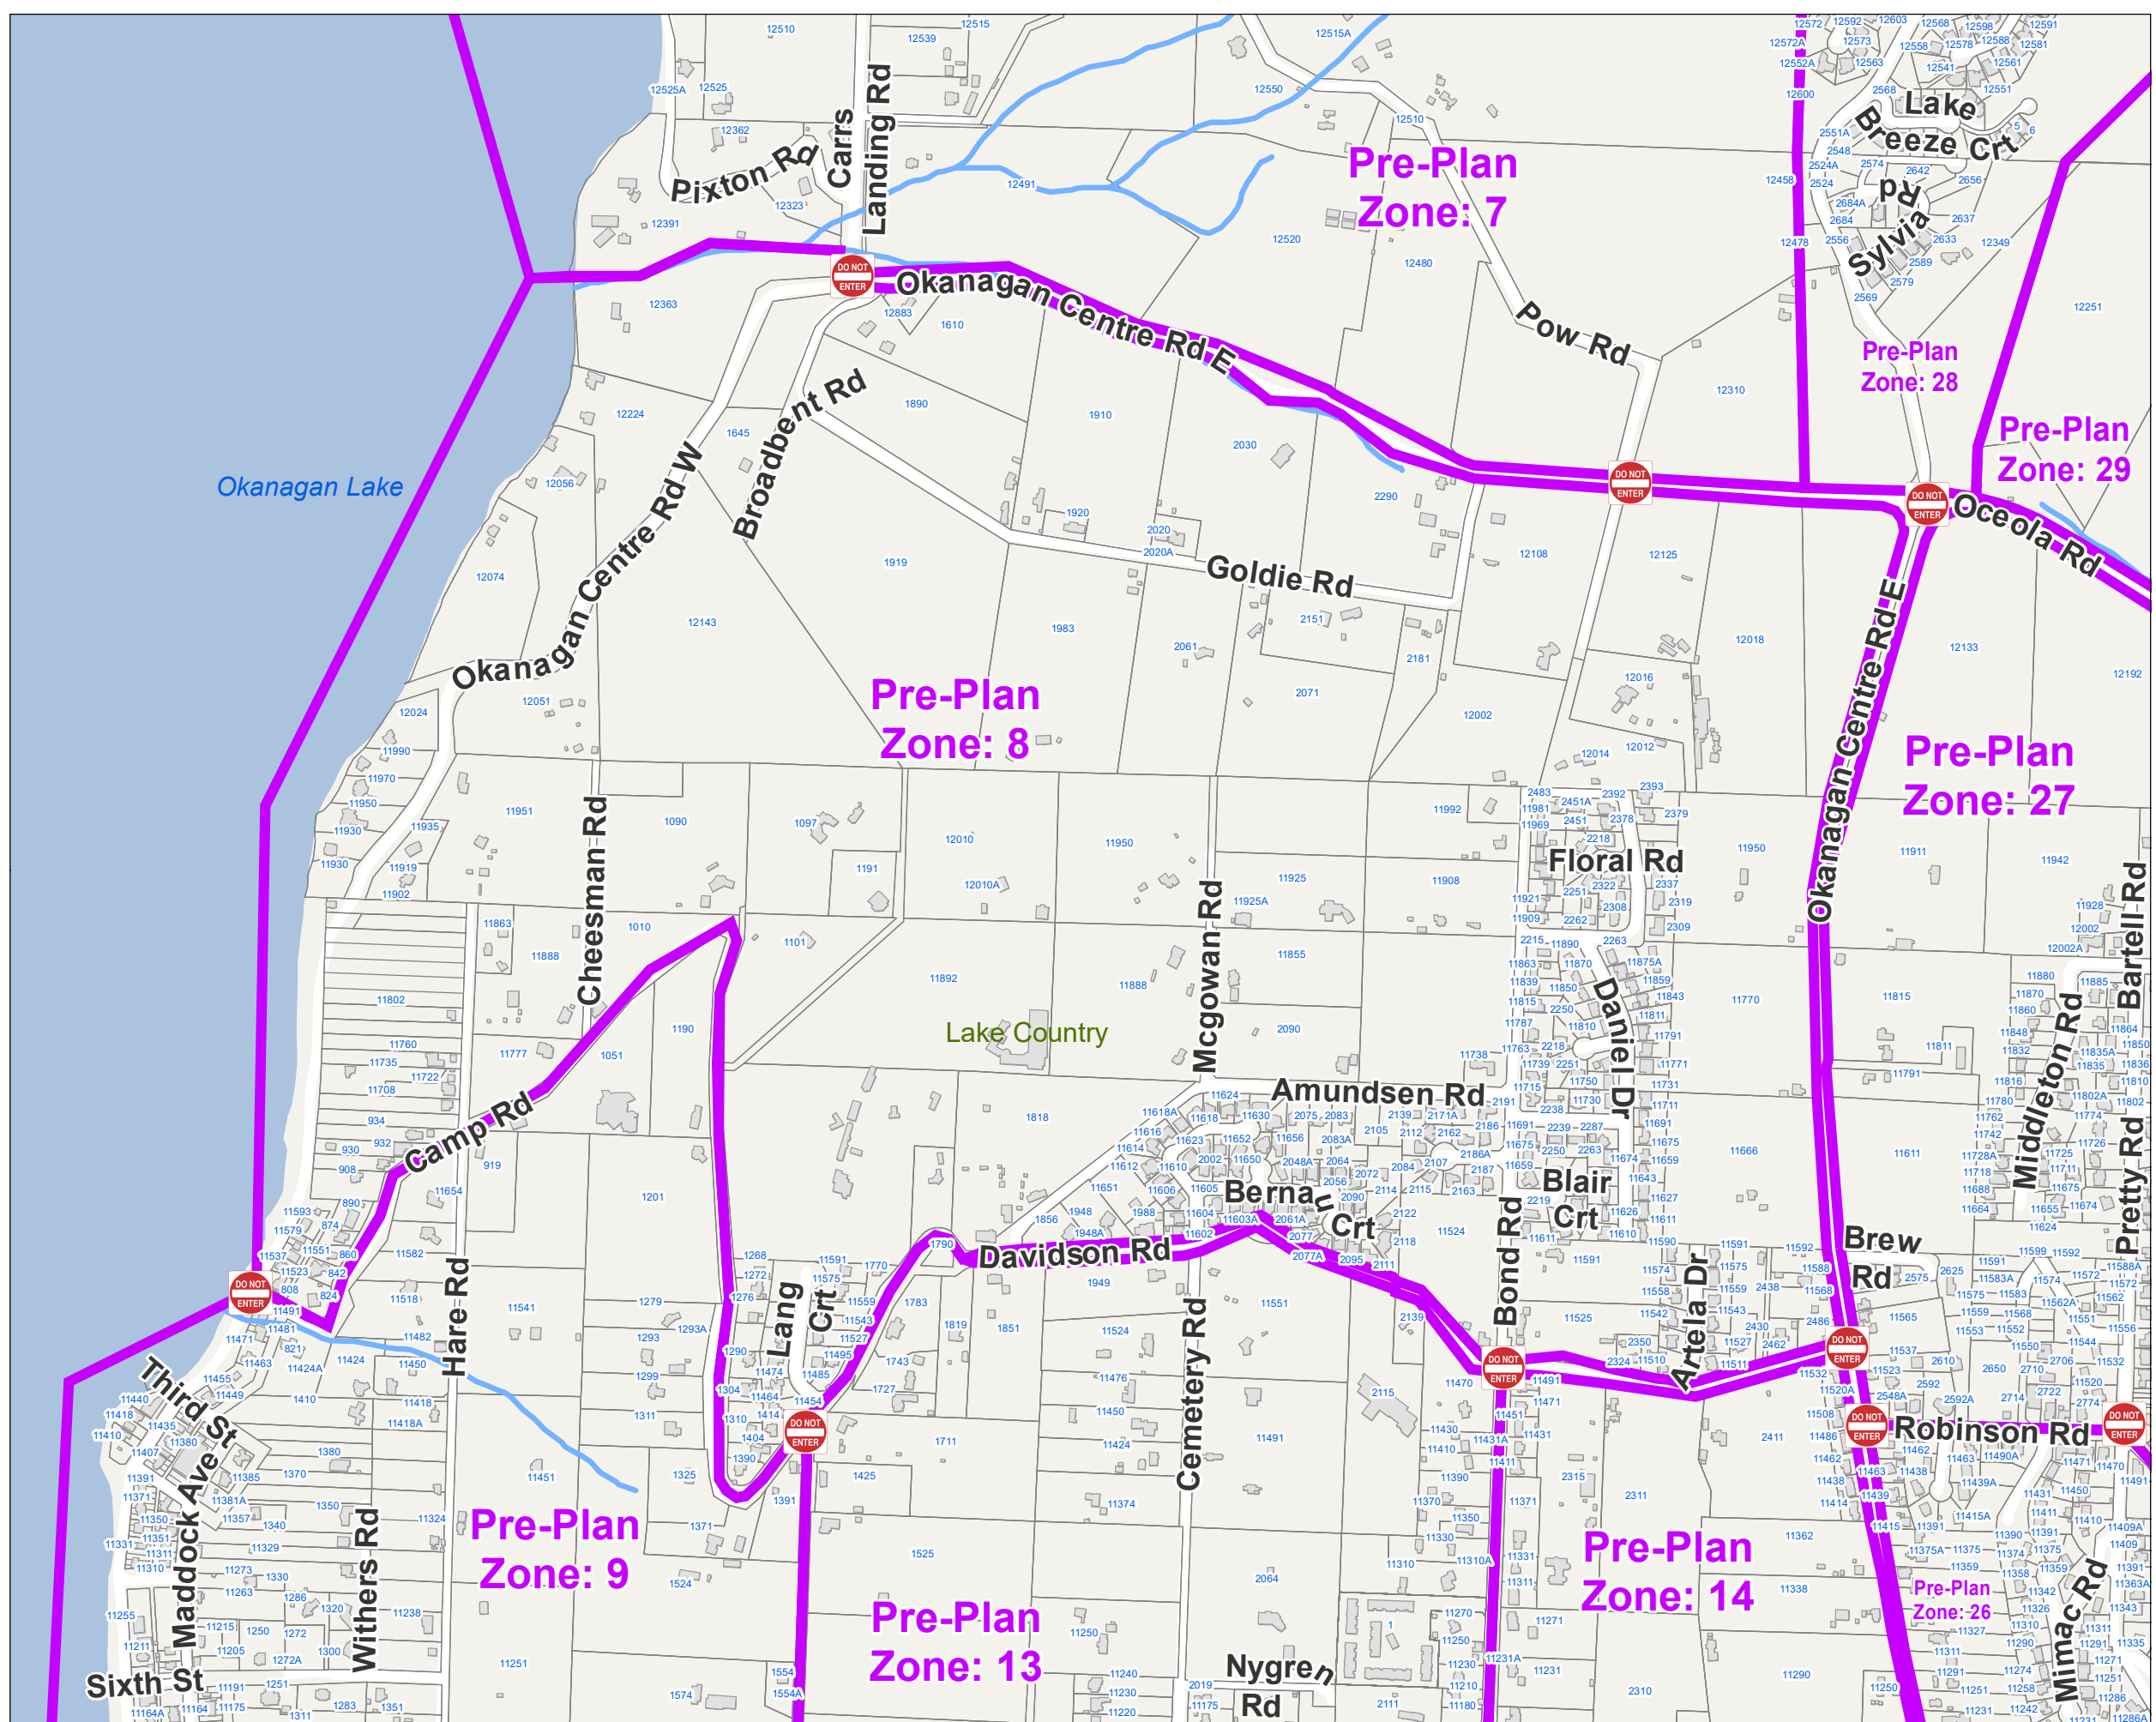

www.cordemergency.ca

- Administrative Boundary
- Regional Parks
- Lakes
- Parcels
- Emergency Egress Route
- Traffic Control
- Pre-Plan Evac Zones

APRIL 2021

MAP

7

Central Okanagan - EOC Pre-Planning Map Book for Evacuation Alerts and Orders

www.cordemergency.ca

- Administrative Boundary
- Regional Parks
- Lakes
- Parcels
- Emergency Egress Route
- Traffic Control
- Pre-Plan Evac Zones

APRIL 2021

MAP
8

Central Okanagan - EOC Pre-Planning Map Book for Evacuation Alerts and Orders