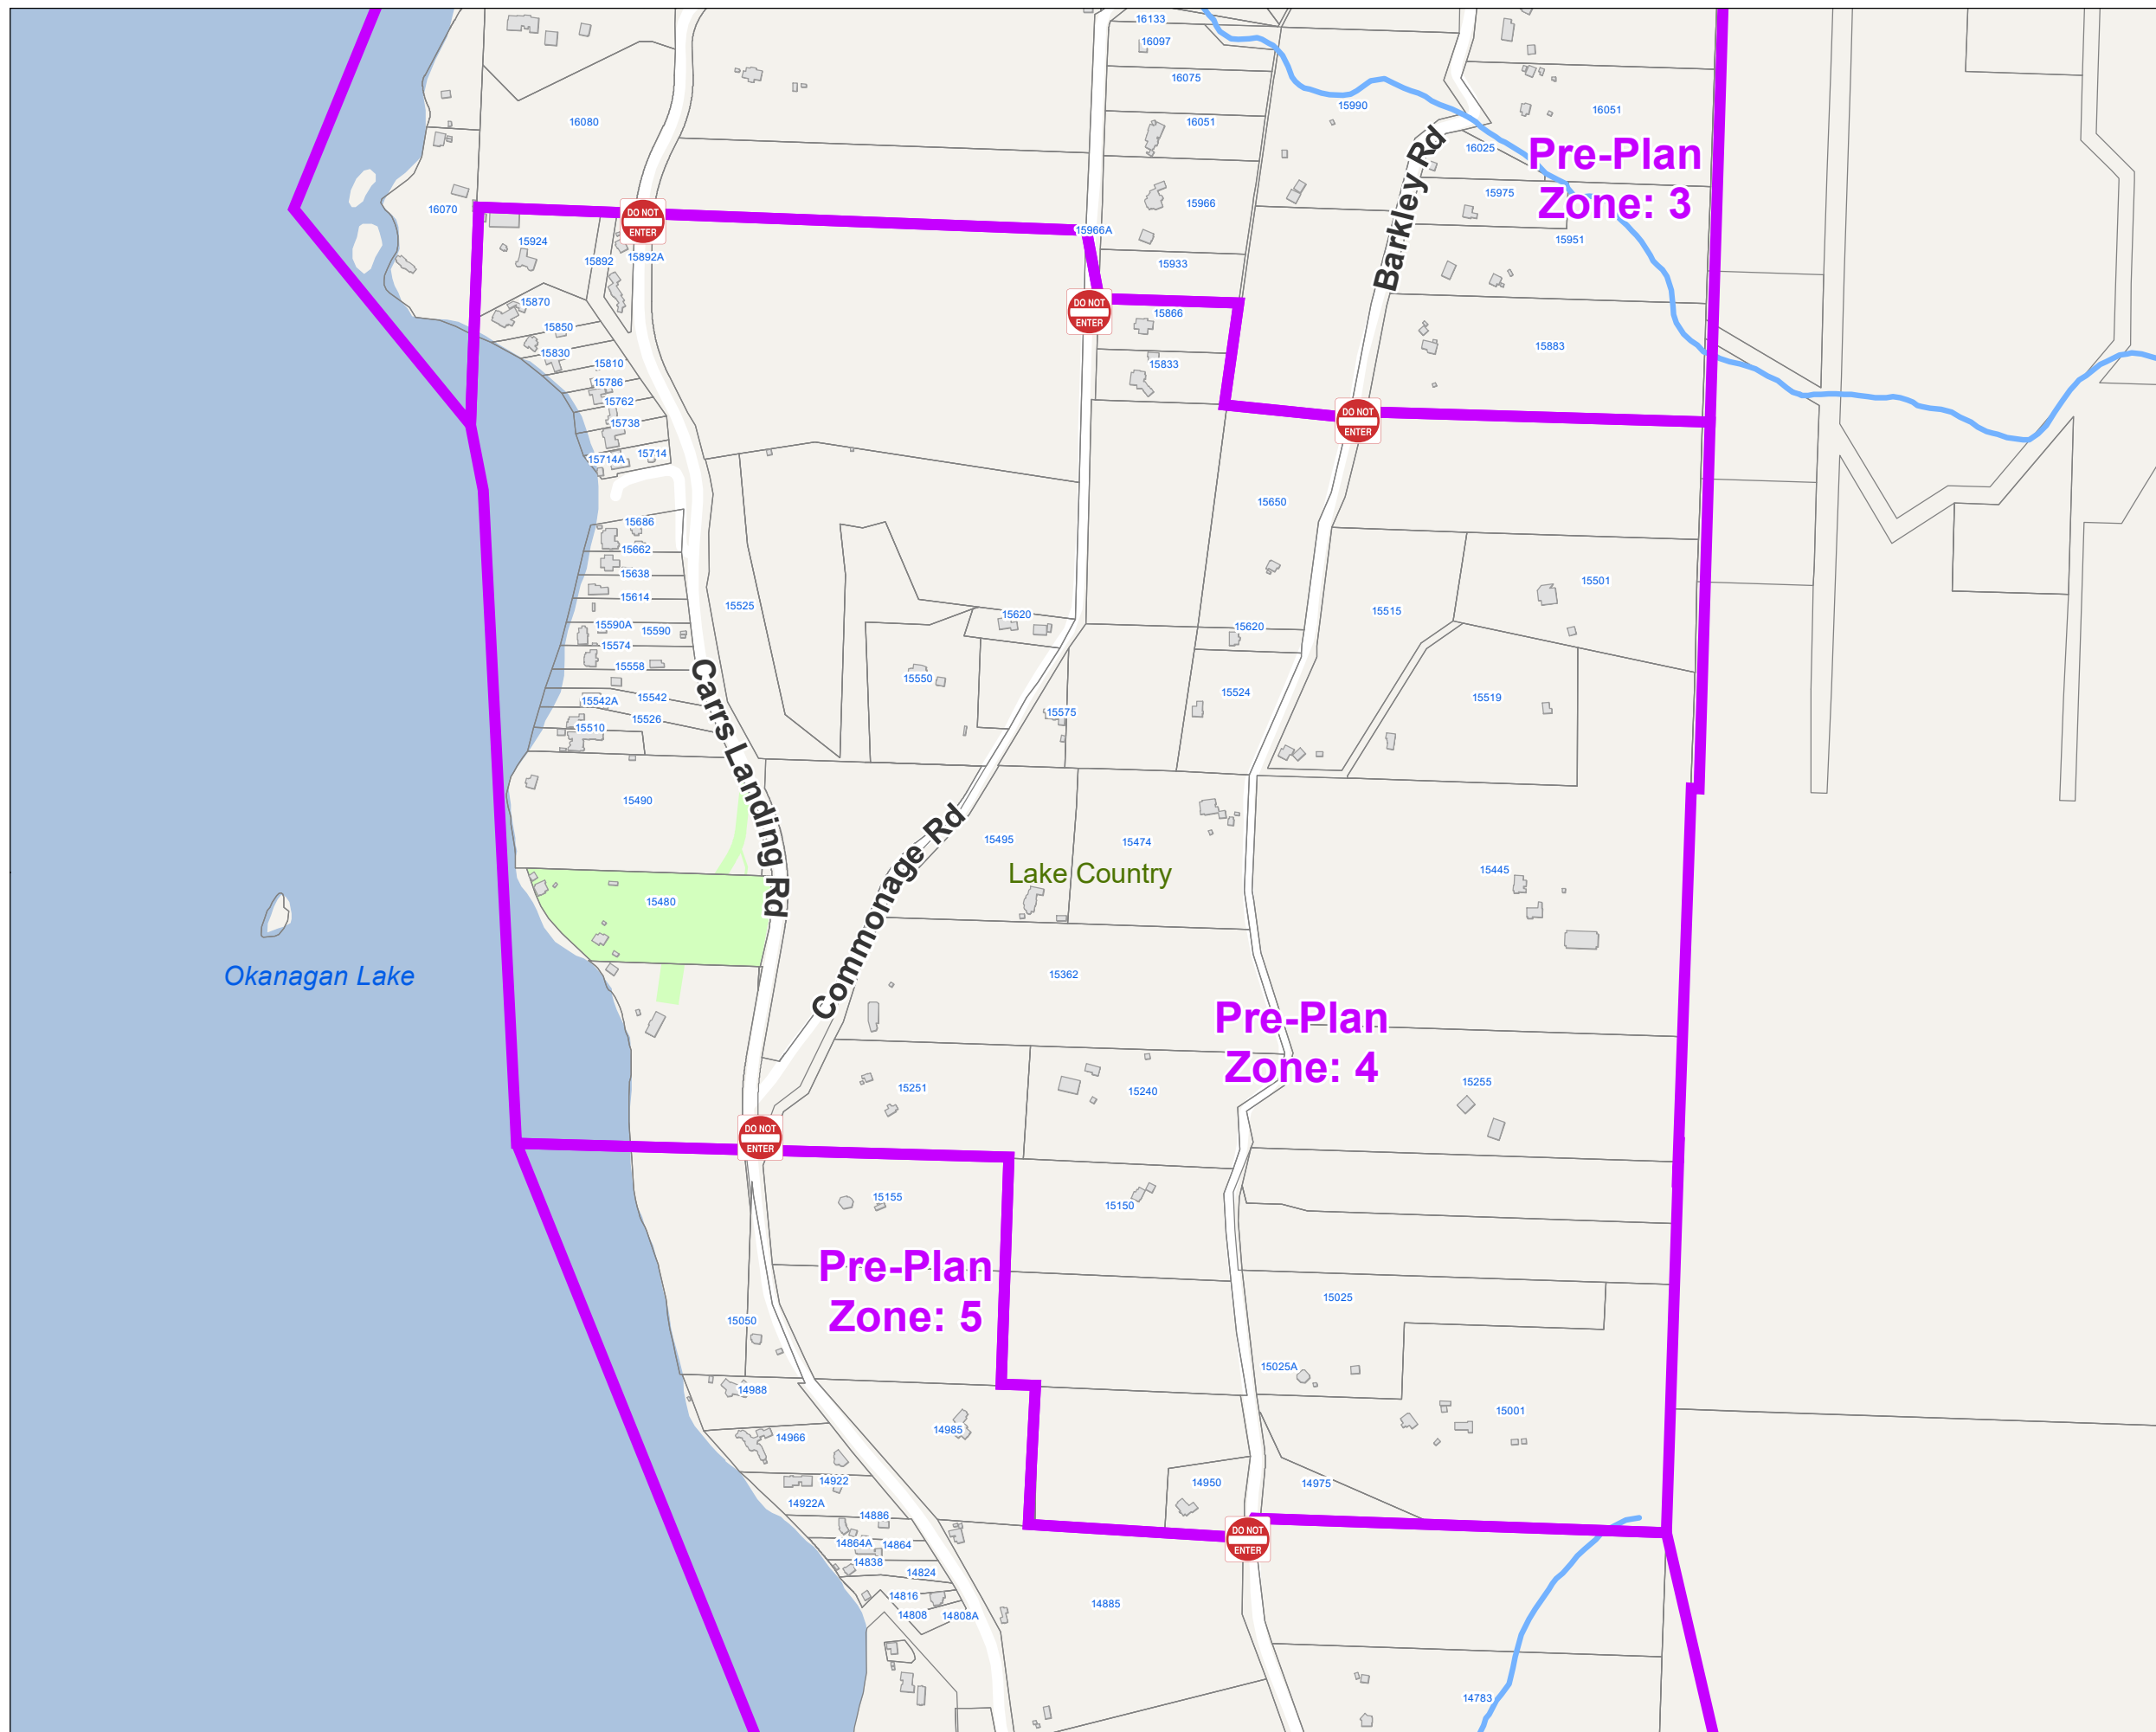

Pre-Plan
Zone: 3

www.cordemergency.ca

- Administrative Boundary
- Regional Parks
- Lakes
- Parcels
- Emergency Egress Route
- Traffic Control
- Pre-Plan Evac Zones

APRIL 2021

MAP

3

Central Okanagan - EOC
Pre-Planning Map Book for
Evacuation Alerts and Orders

www.cordemergency.ca

- Administrative Boundary
- Regional Parks
- Lakes
- Parcels
- Emergency Egress Route
- Traffic Control
- Pre-Plan Evac Zones

MAP

4

Central Okanagan - EOC
Pre-Planning Map Book for
Evacuation Alerts and Orders