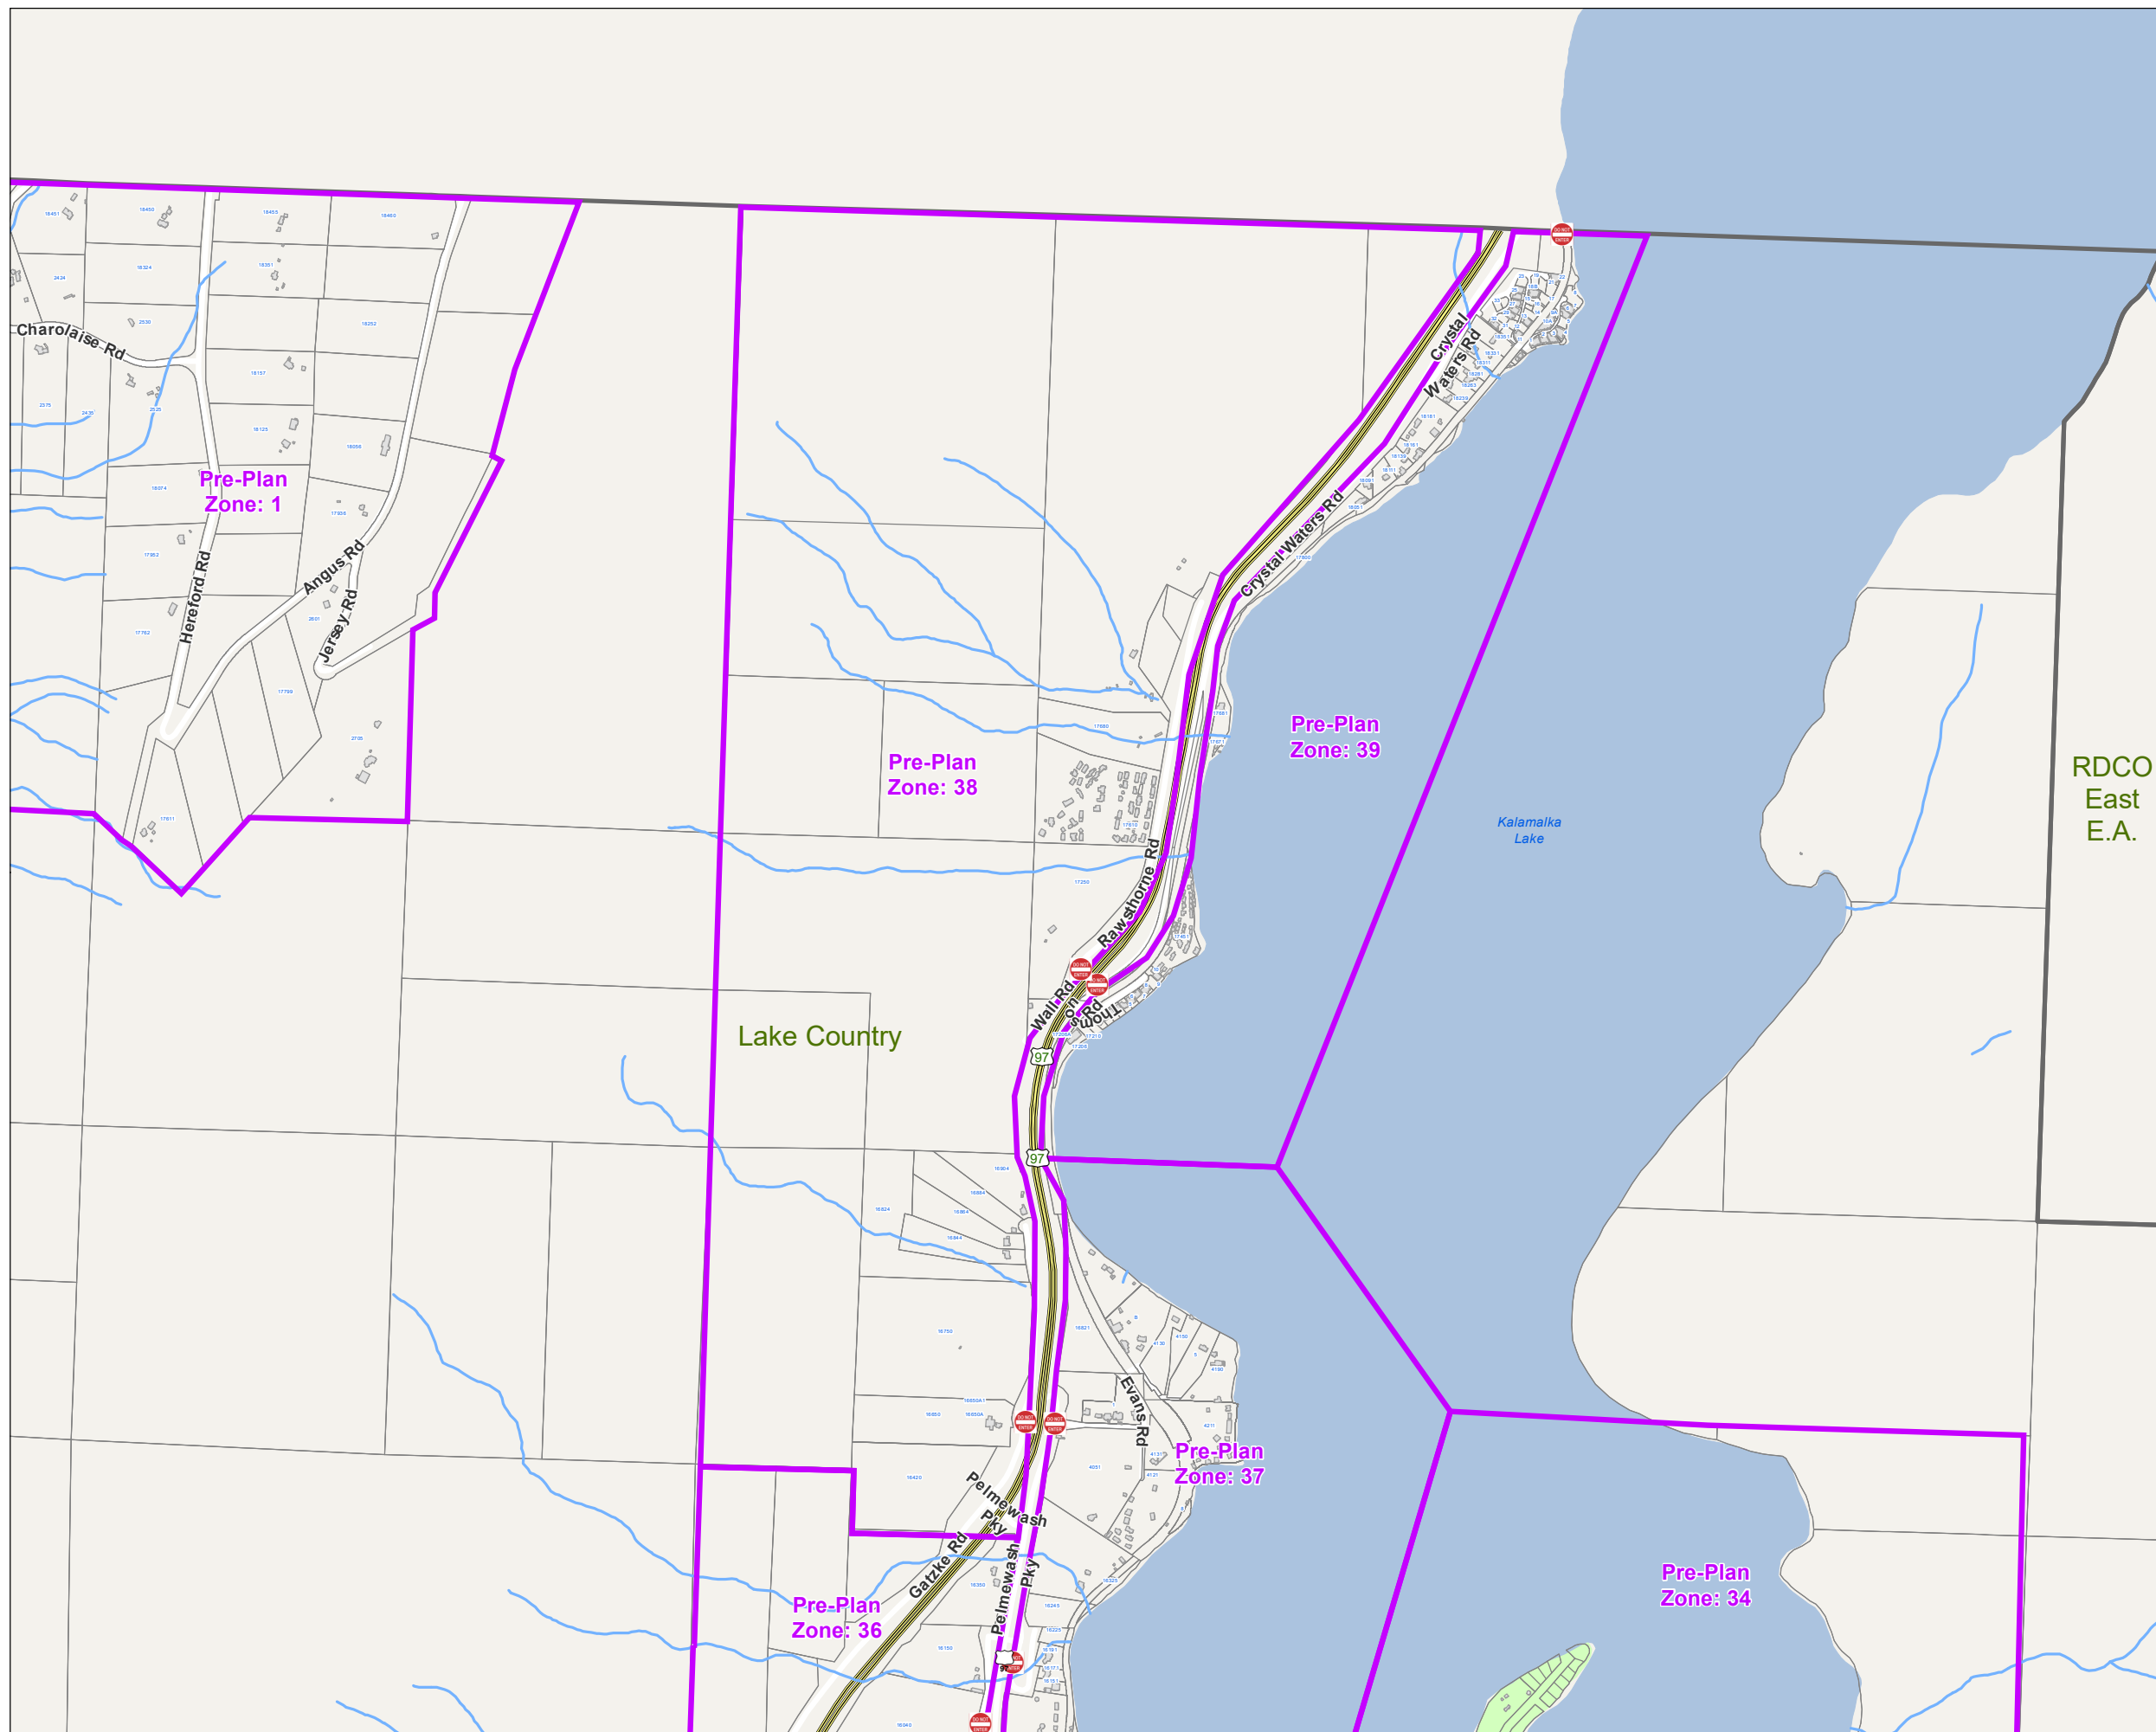

www.cordemergency.ca

-  Administrative Boundary
-  Regional Parks
-  Lakes
-  Parcels
-  Emergency Egress Route
-  Traffic Control
-  Pre-Plan Evac Zones

APRIL 2021

MAP

38

Central Okanagan - EOC
Pre-Planning Map Book for
Evacuation Alerts and Orders