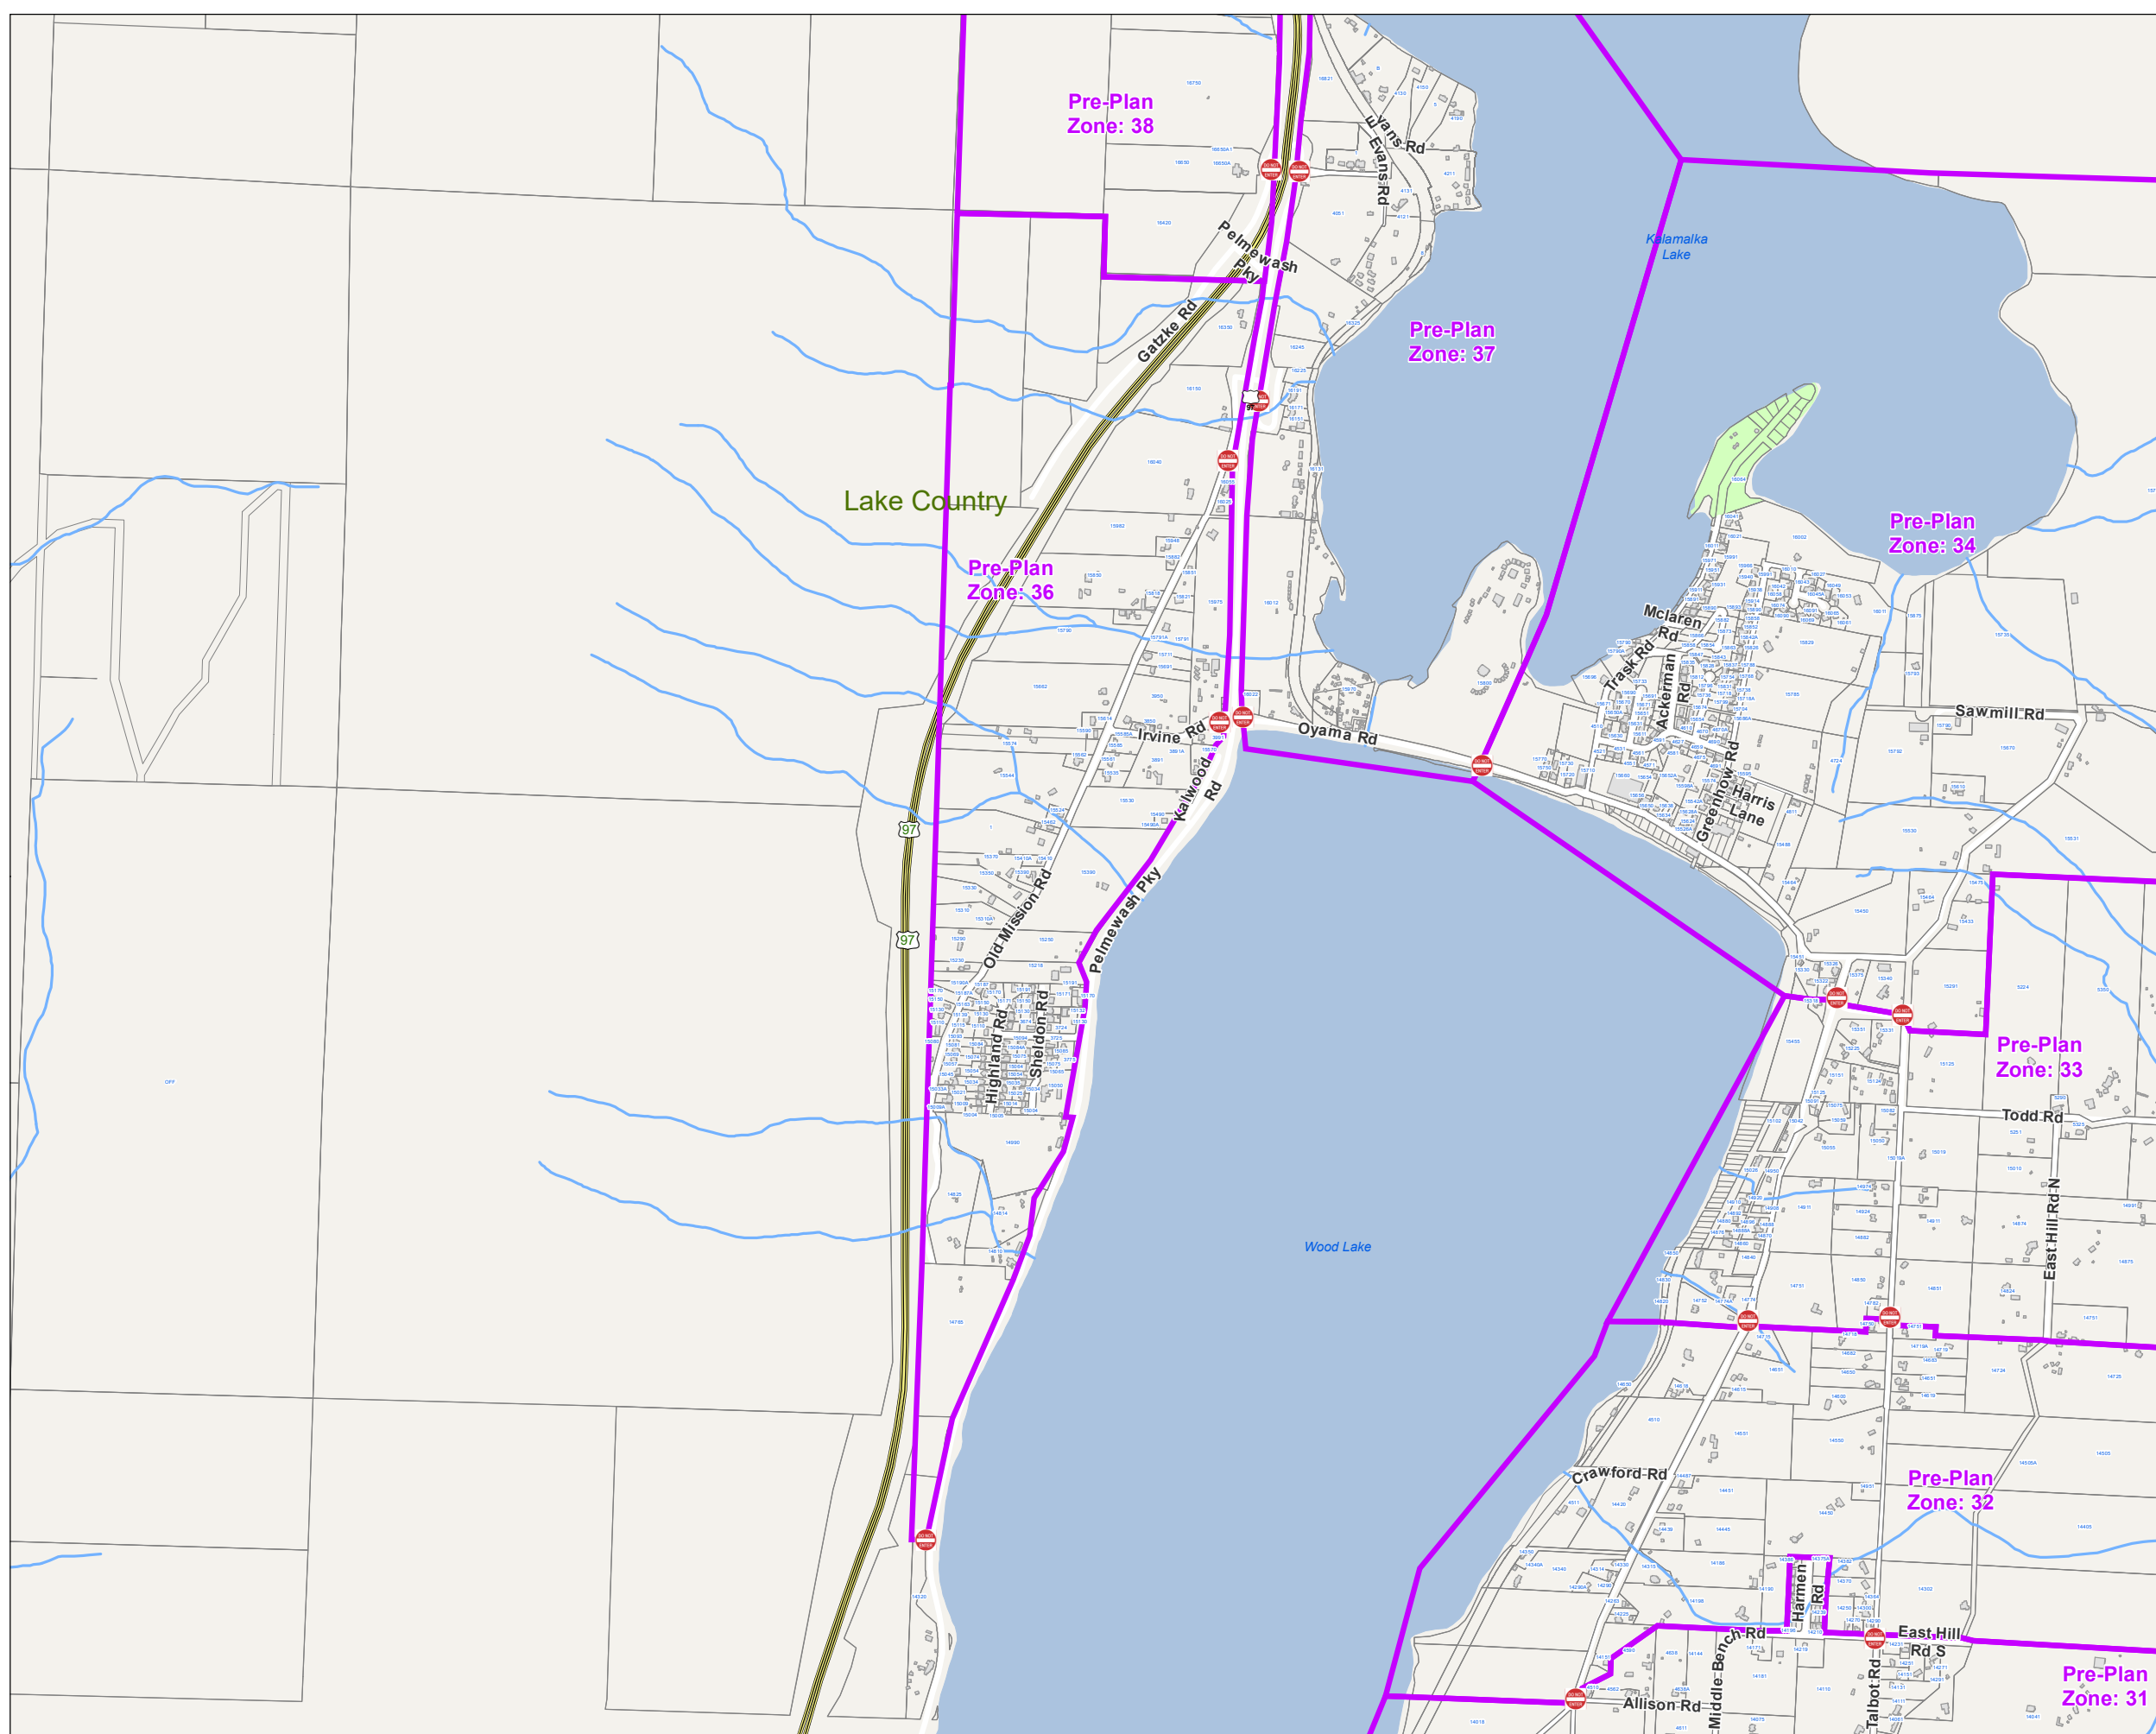

www.cordemergency.ca

- Administrative Boundary
- Regional Parks
- Lakes
- Parcels
- Emergency Egress Route
- Traffic Control
- Pre-Plan Evac Zones

APRIL 2021

MAP

36

Central Okanagan - EOC
Pre-Planning Map Book for
Evacuation Alerts and Orders