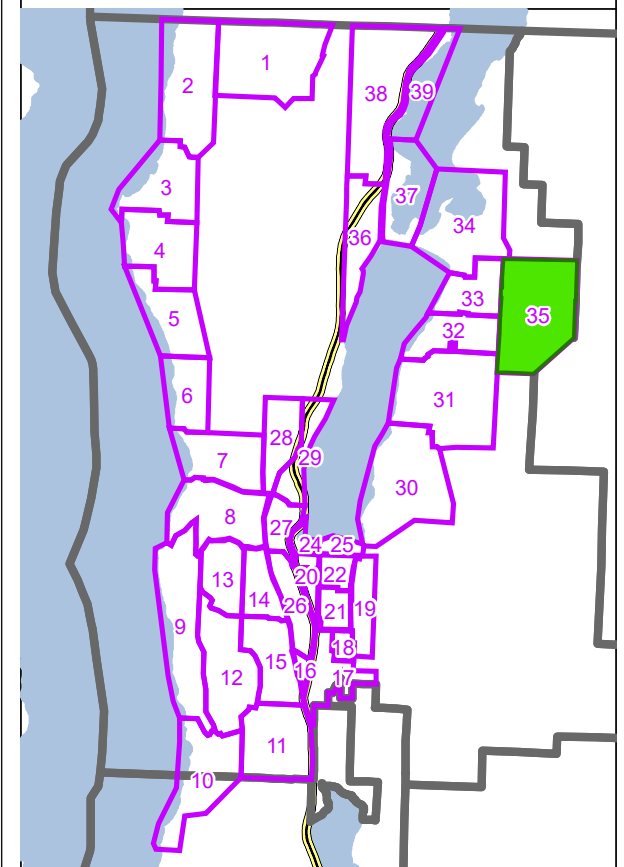

Central Okanagan - EOC Pre-Planning Map Book for Evacuation Alerts and Orders

www.cordemergency.ca

- Administrative Boundary
- Regional Parks
- Lakes
- Parcels
- Emergency Egress Route
- Traffic Control
- Pre-Plan Evac Zones