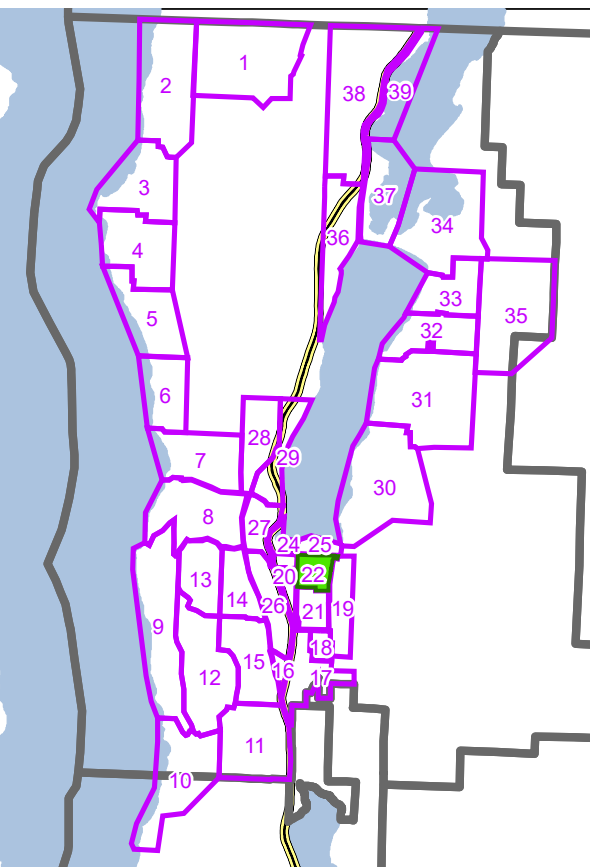

Central Okanagan - EOC Pre-Planning Map Book for Evacuation Alerts and Orders

www.cordemergency.ca

- Administrative Boundary
- Regional Parks
- Lakes
- Parcels
- Emergency Egress Route
- Traffic Control
- Pre-Plan Evac Zones