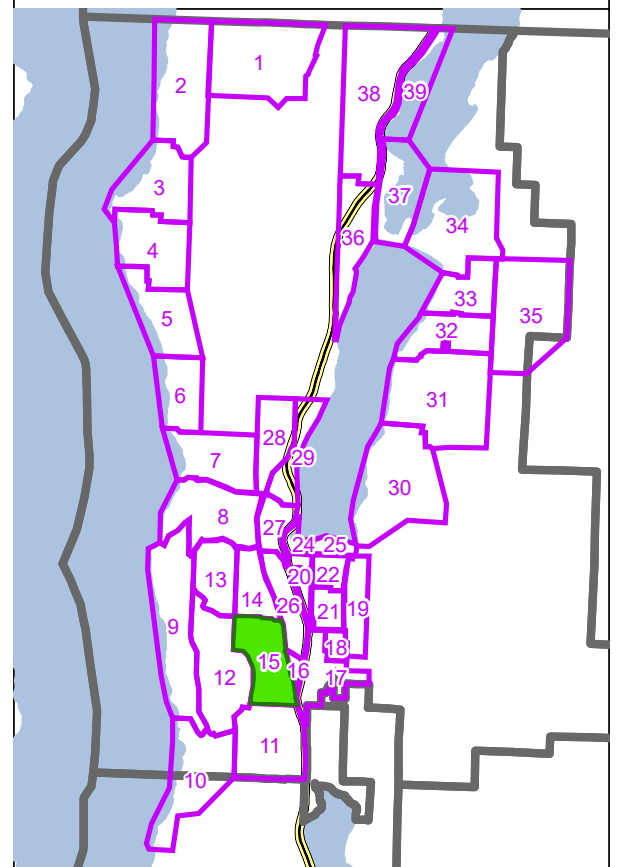

APRIL 2021

MAP

14

Administrative Boundary
 Regional Parks
 Lakes
 Parcels

Emergency Egress Route
 Traffic Control
 Pre-Plan Evac Zones

Central Okanagan - EOC
Pre-Planning Map Book for
Evacuation Alerts and Orders

www.cordemergency.ca

- Administrative Boundary
- Regional Parks
- Lakes
- Parcels
- Emergency Egress Route
- Traffic Control
- Pre-Plan Evac Zones

APRIL 2021

MAP

16

Central Okanagan - EOC Pre-Planning Map Book for Evacuation Alerts and Orders