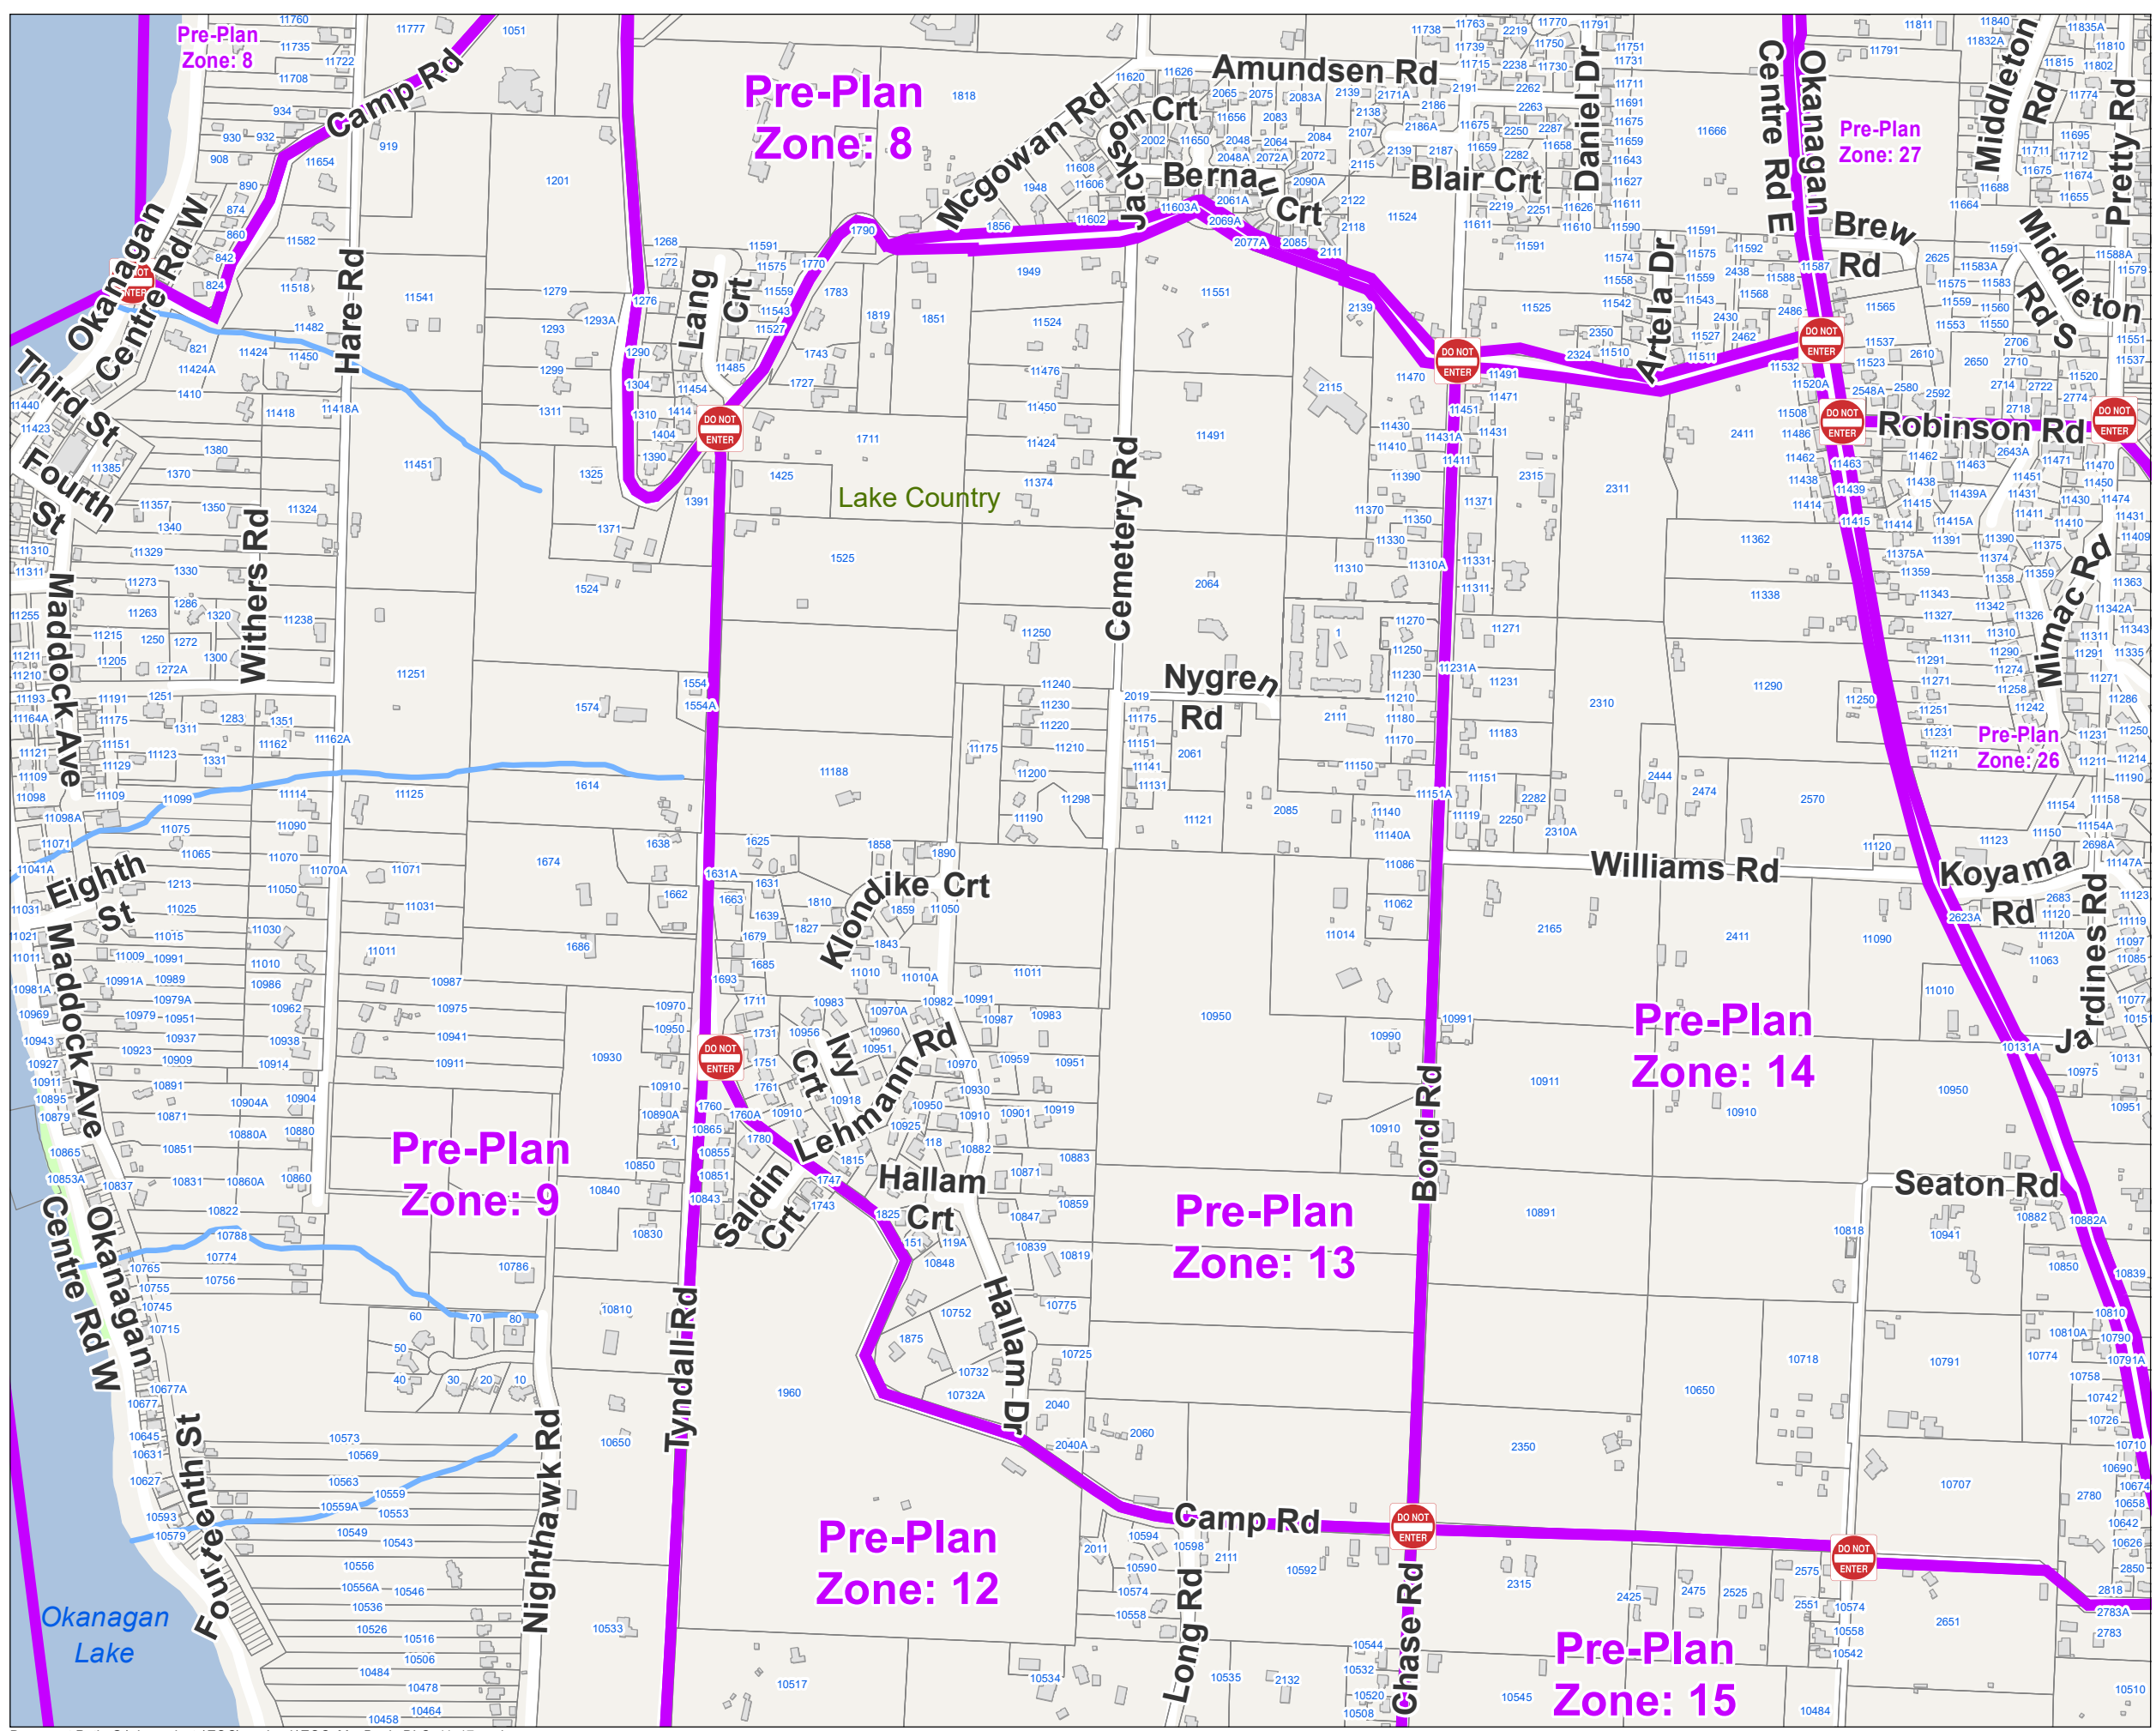

APRIL 2021

MAP
13