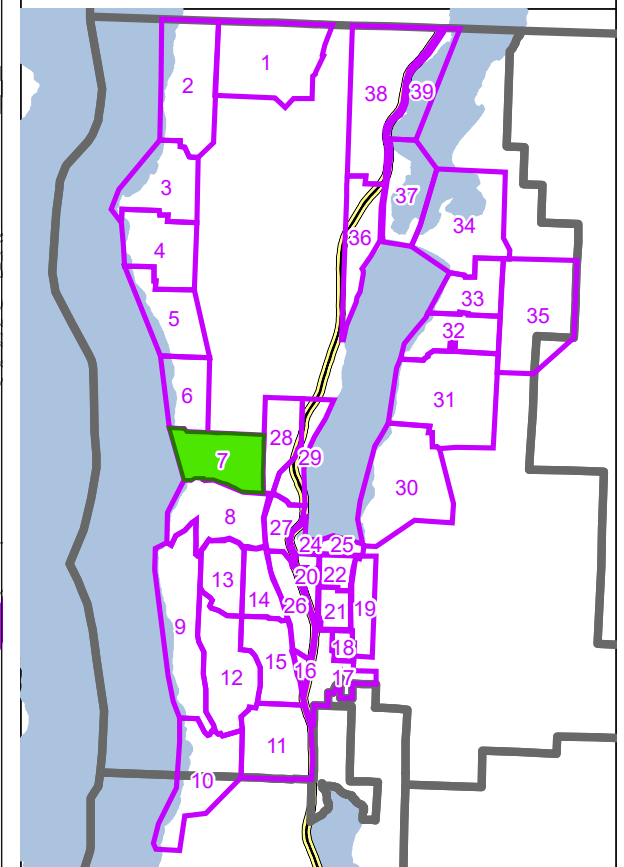

www.cordemergency.ca

- Administrative Boundary
- Regional Parks
- Lakes
- Parcels
- Emergency Egress Route
- Traffic Control
- Pre-Plan Evac Zones

MAP

5

Central Okanagan - EOC
Pre-Planning Map Book for
Evacuation Alerts and Orders

www.cordemergency.ca

- Administrative Boundary
- Regional Parks
- Lakes
- Parcels
- Emergency Egress Route
- Traffic Control
- Pre-Plan Evac Zones

APRIL 2021

MAP

6

Central Okanagan - EOC Pre-Planning Map Book for Evacuation Alerts and Orders

www.cordemergency.ca

- Administrative Boundary
- Regional Parks
- Lakes
- Parcels
- Emergency Egress Route
- Traffic Control
- Pre-Plan Evac Zones

APRIL 2021

MAP

7

Central Okanagan - EOC Pre-Planning Map Book for Evacuation Alerts and Orders

www.cordemergency.ca

- Administrative Boundary
- Regional Parks
- Lakes
- Parcels
- Emergency Egress Route
- Traffic Control
- Pre-Plan Evac Zones

APRIL 2021

MAP
8

Central Okanagan - EOC Pre-Planning Map Book for Evacuation Alerts and Orders