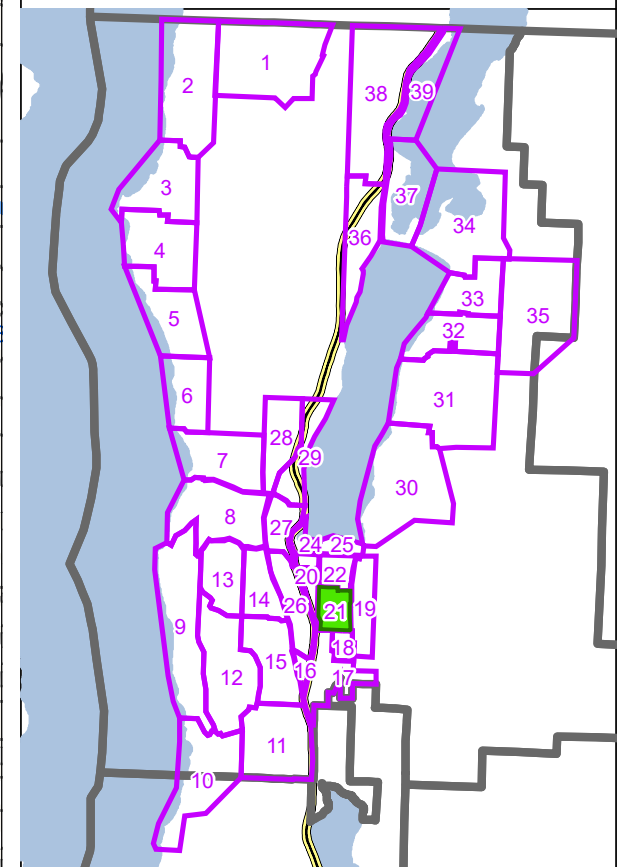

www.cordemergency.ca

- Administrative Boundary
- Regional Parks
- Lakes
- Parcels
- Emergency Egress Route
- Traffic Control
- Pre-Plan Evac Zones

APRIL 2021

MAP

20

Central Okanagan - EOC
Pre-Planning Map Book for
Evacuation Alerts and Orders

www.cordemergency.ca

- Administrative Boundary
- Regional Parks
- Lakes
- Parcels
- Emergency Egress Route
- Traffic Control
- Pre-Plan Evac Zones

APRIL 2021

MAP

21

Pre-Plan Zone: 25

Central Okanagan - EOC Pre-Planning Map Book for Evacuation Alerts and Orders