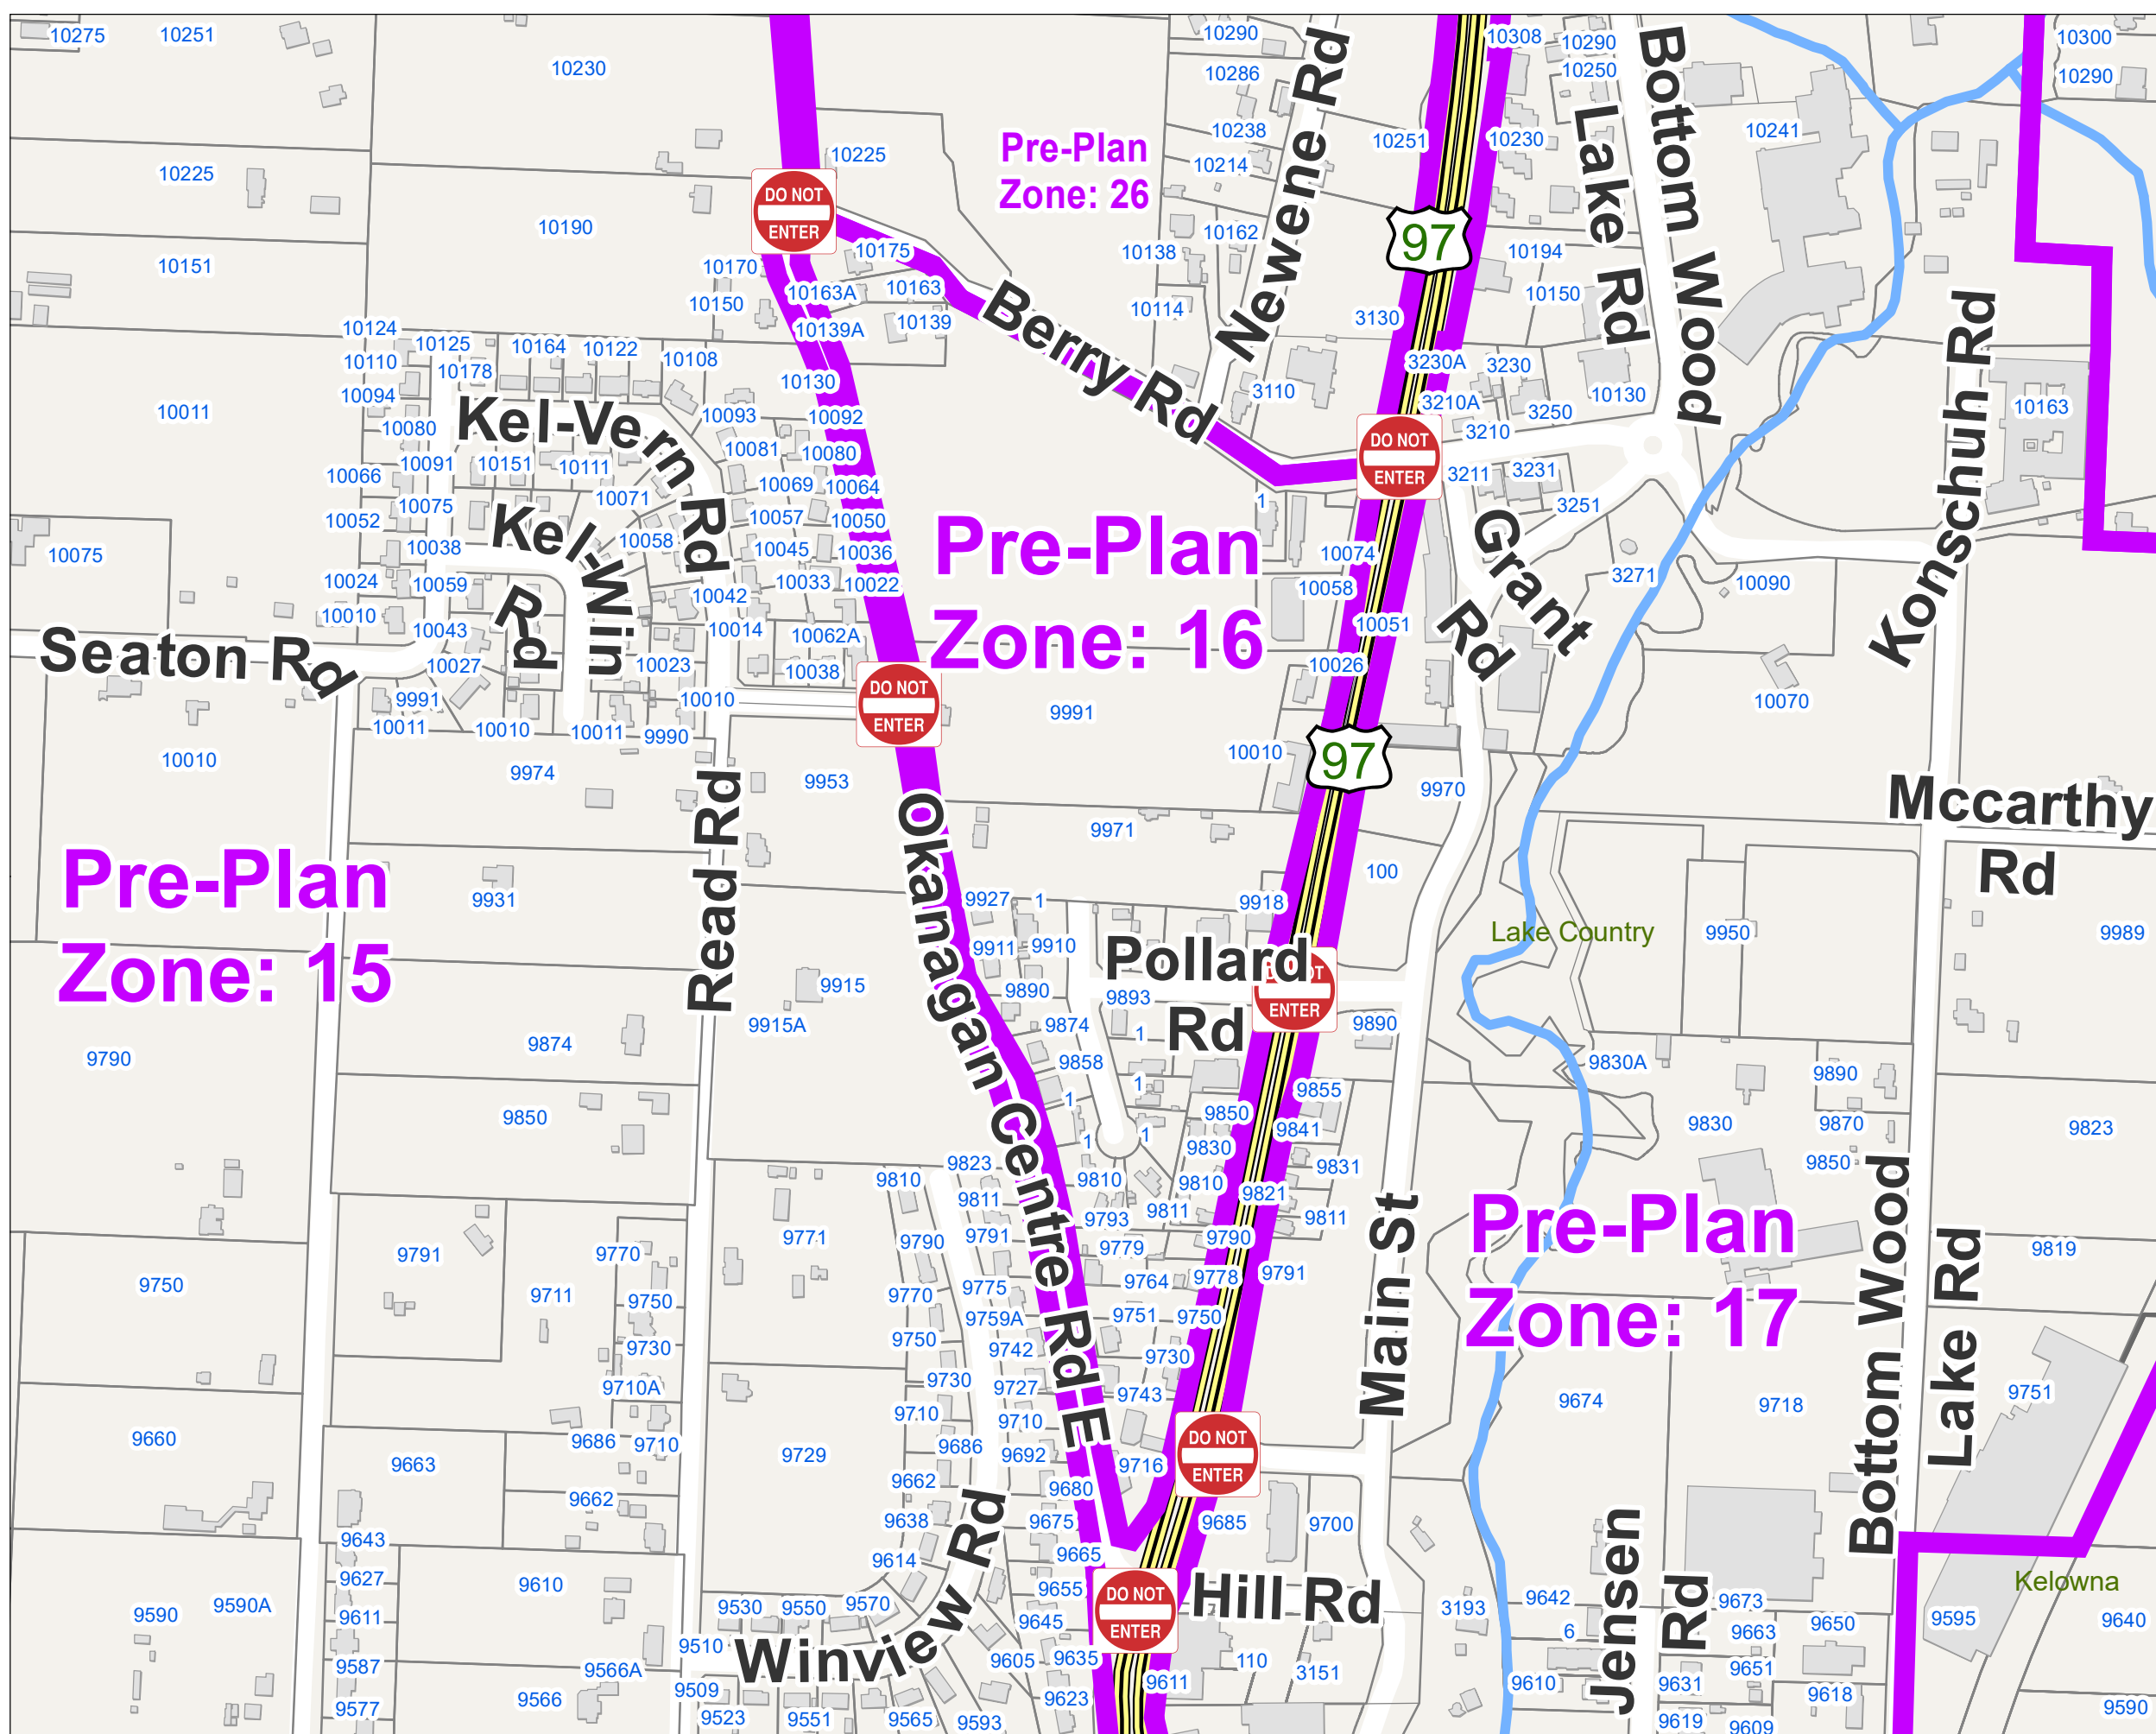

www.cordemergency.ca

- Administrative Boundary
- Regional Parks
- Lakes
- Parcels
- Emergency Egress Route
- Traffic Control
- Pre-Plan Evac Zones

APRIL 2021

MAP

16

Central Okanagan - EOC Pre-Planning Map Book for Evacuation Alerts and Orders