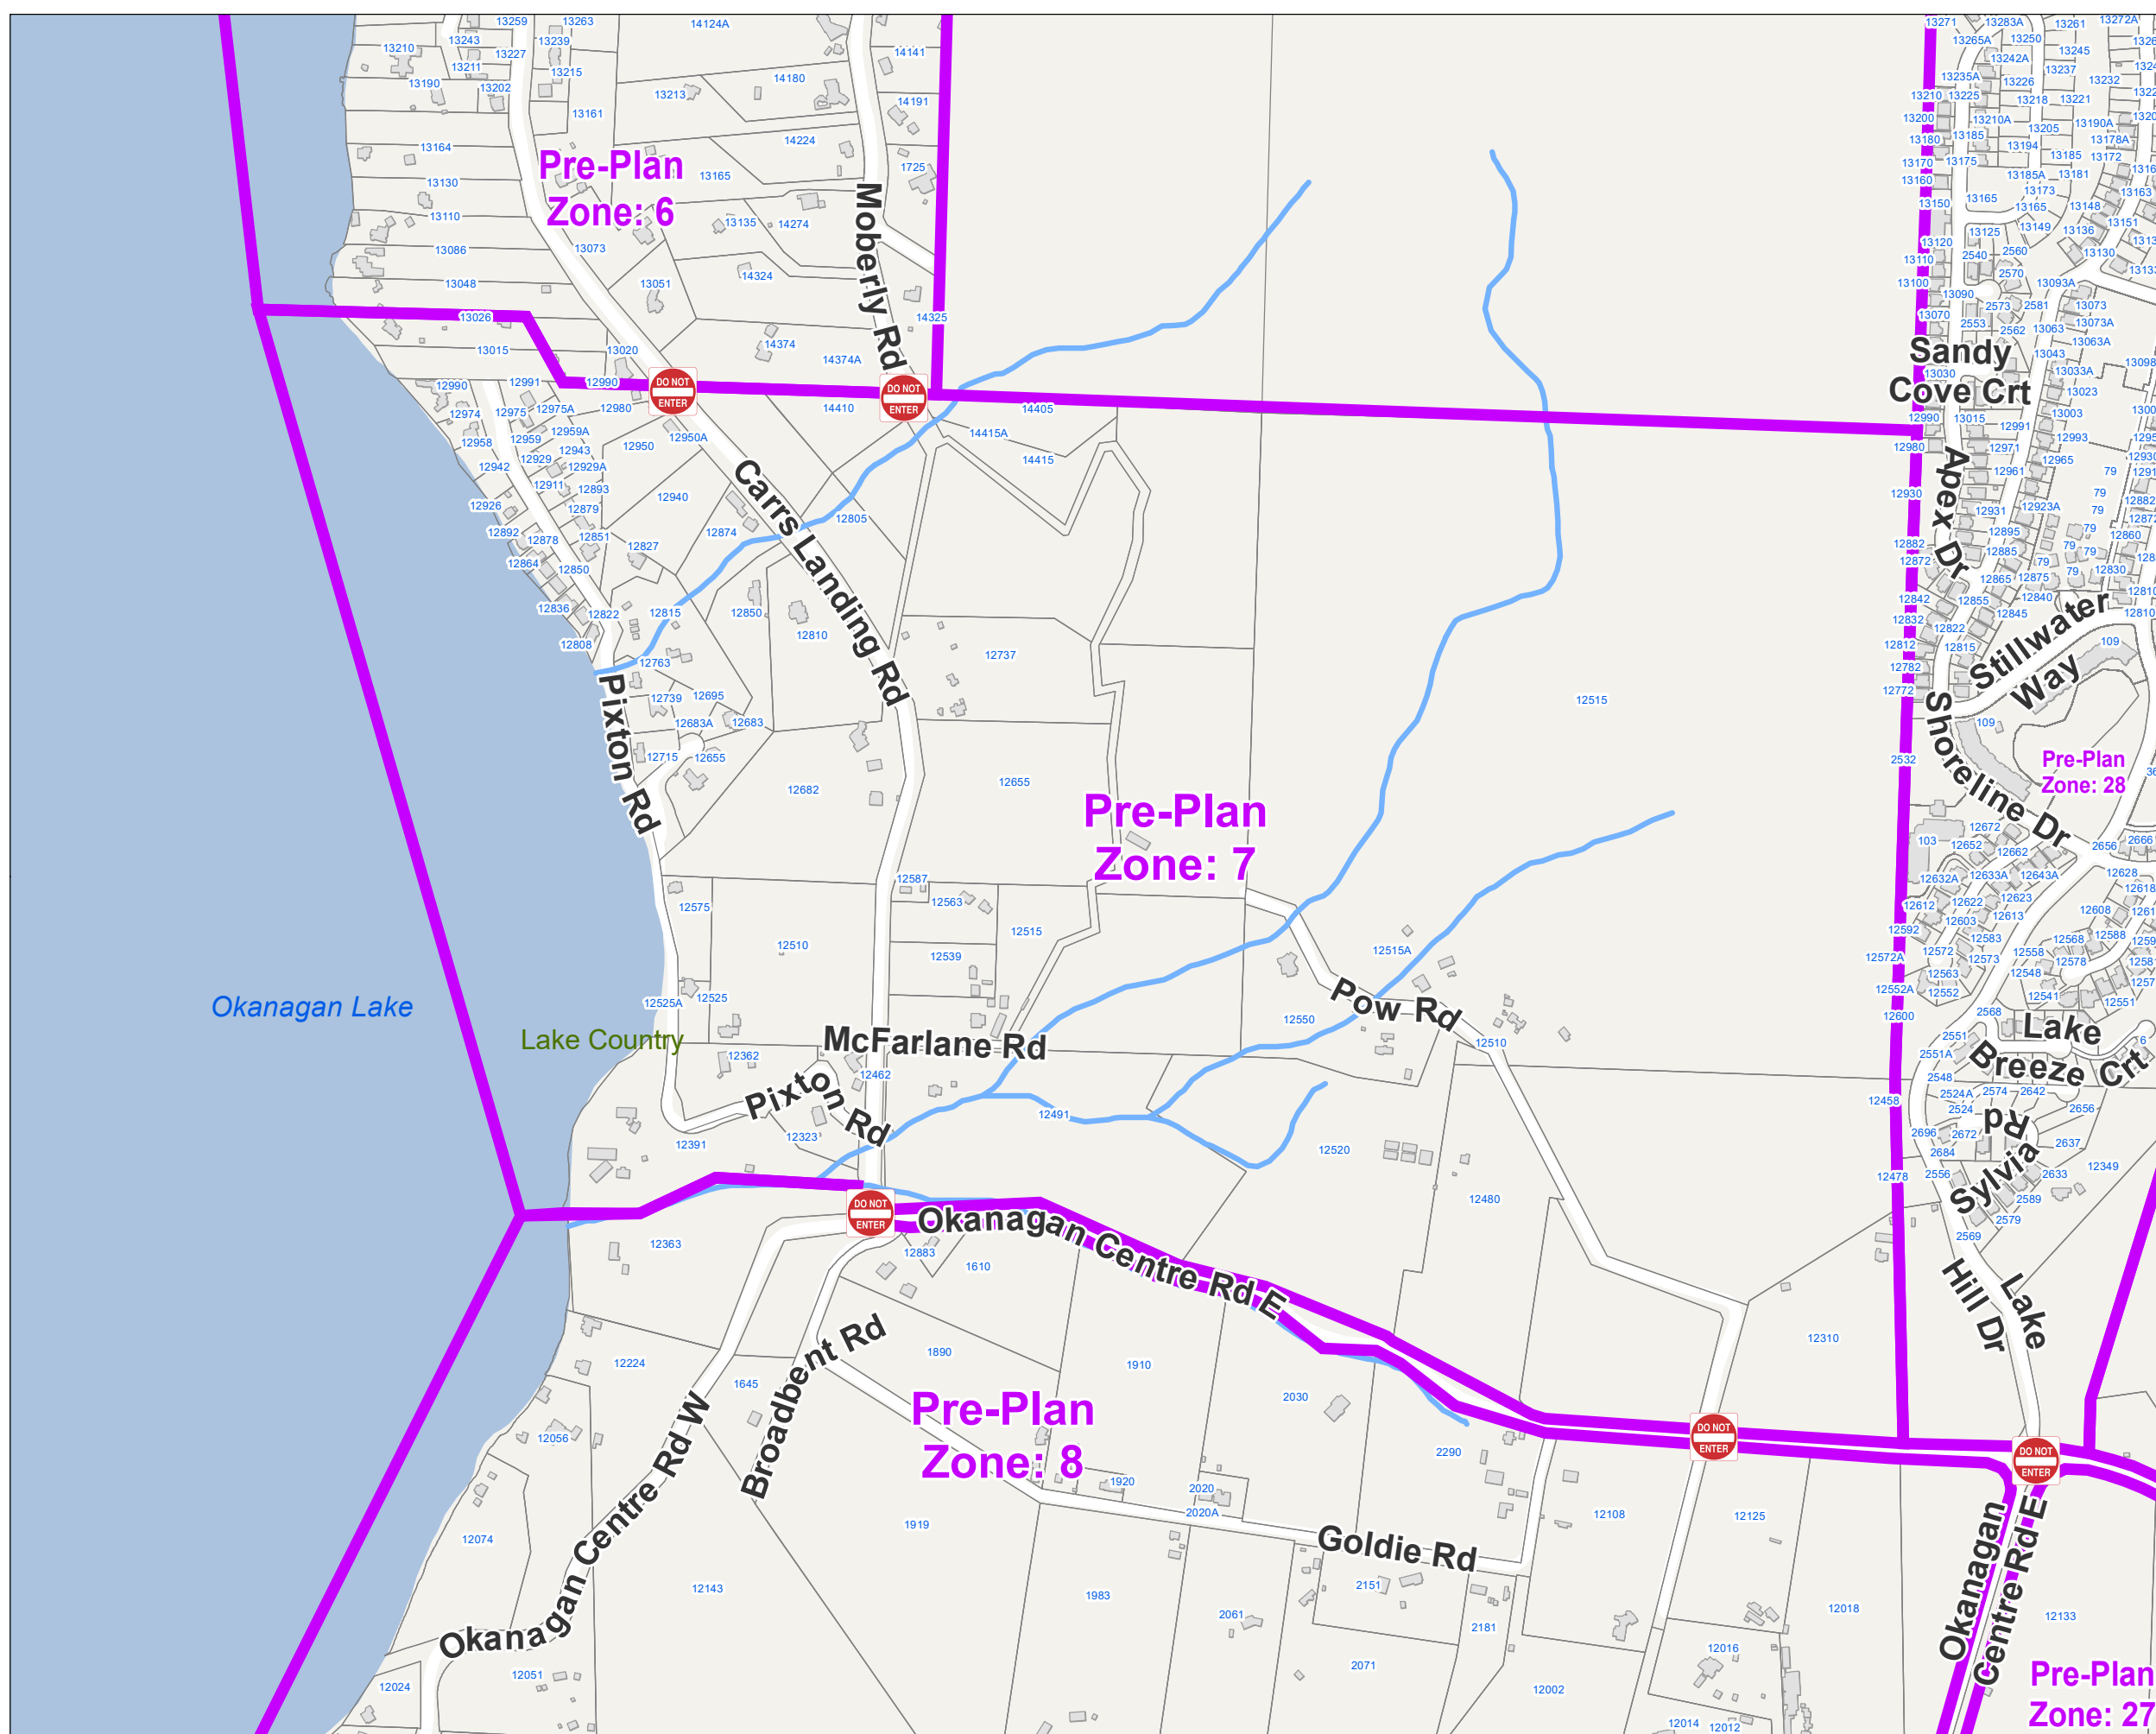

www.cordemergency.ca

- Administrative Boundary
- Regional Parks
- Lakes
- Parcels
- Emergency Egress Route
- Traffic Control
- Pre-Plan Evac Zones

APRIL 2021

MAP

7

Central Okanagan - EOC Pre-Planning Map Book for Evacuation Alerts and Orders