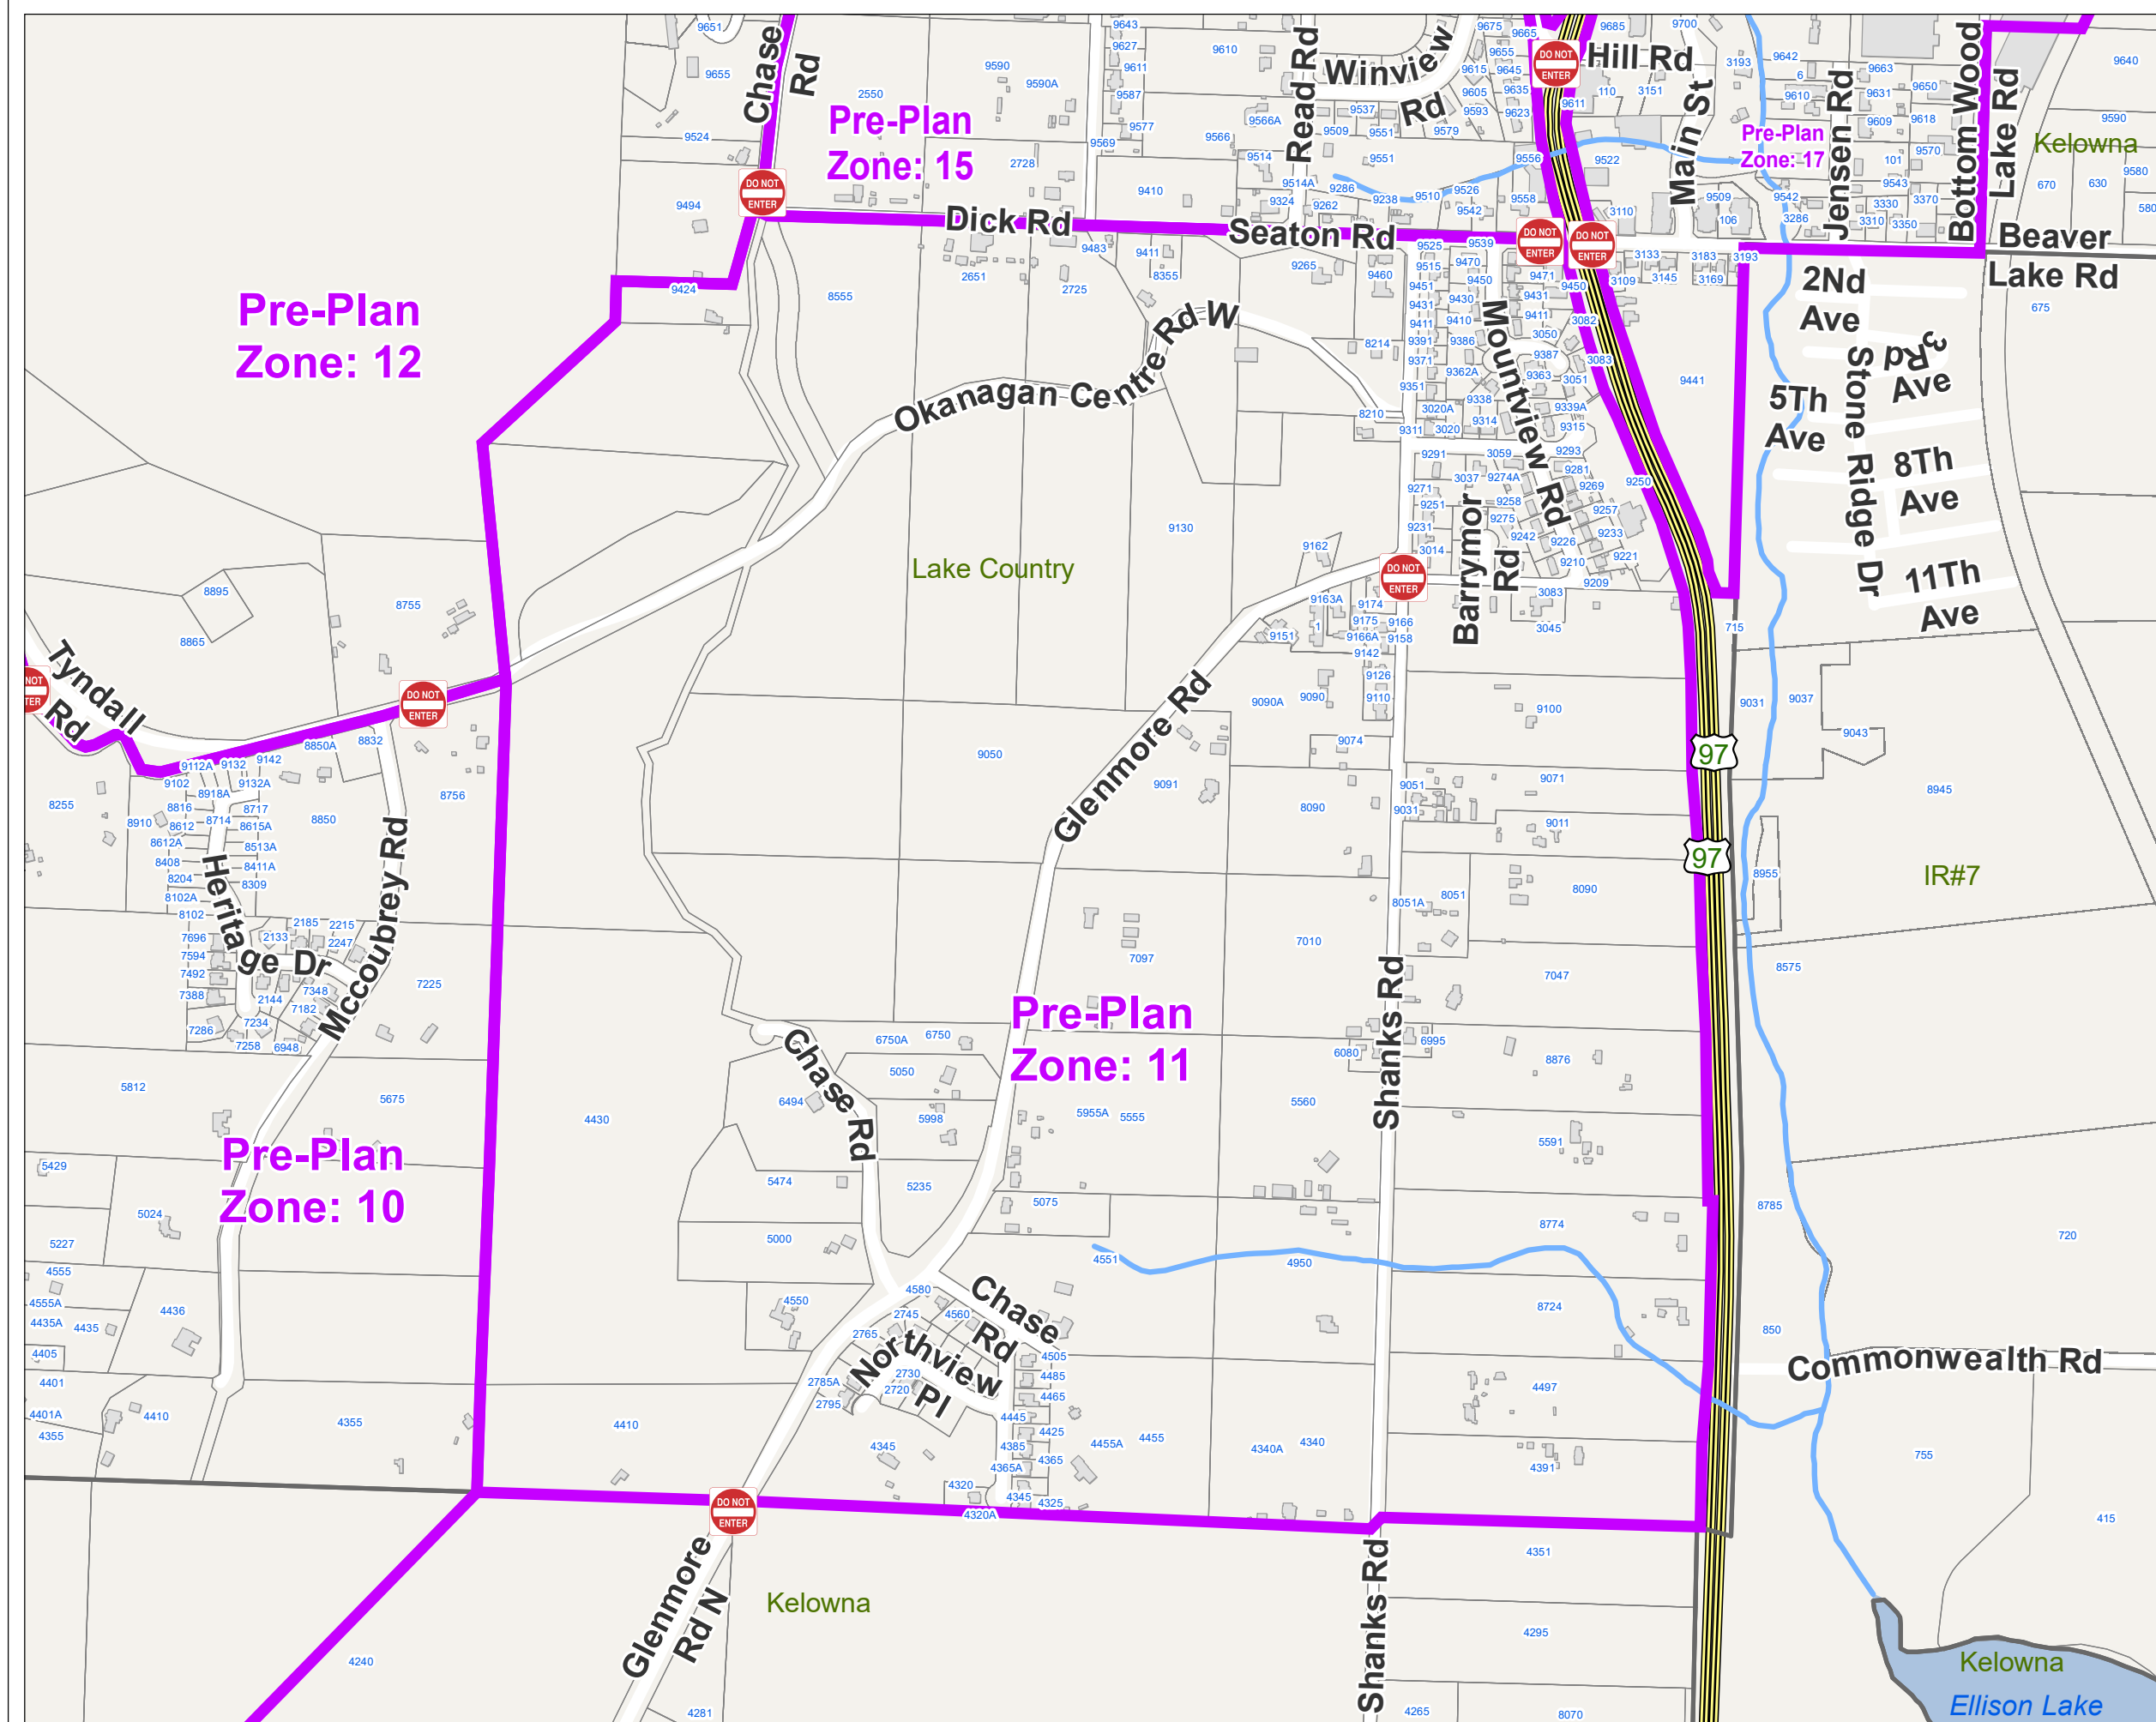

APRIL 2021

MAP

11