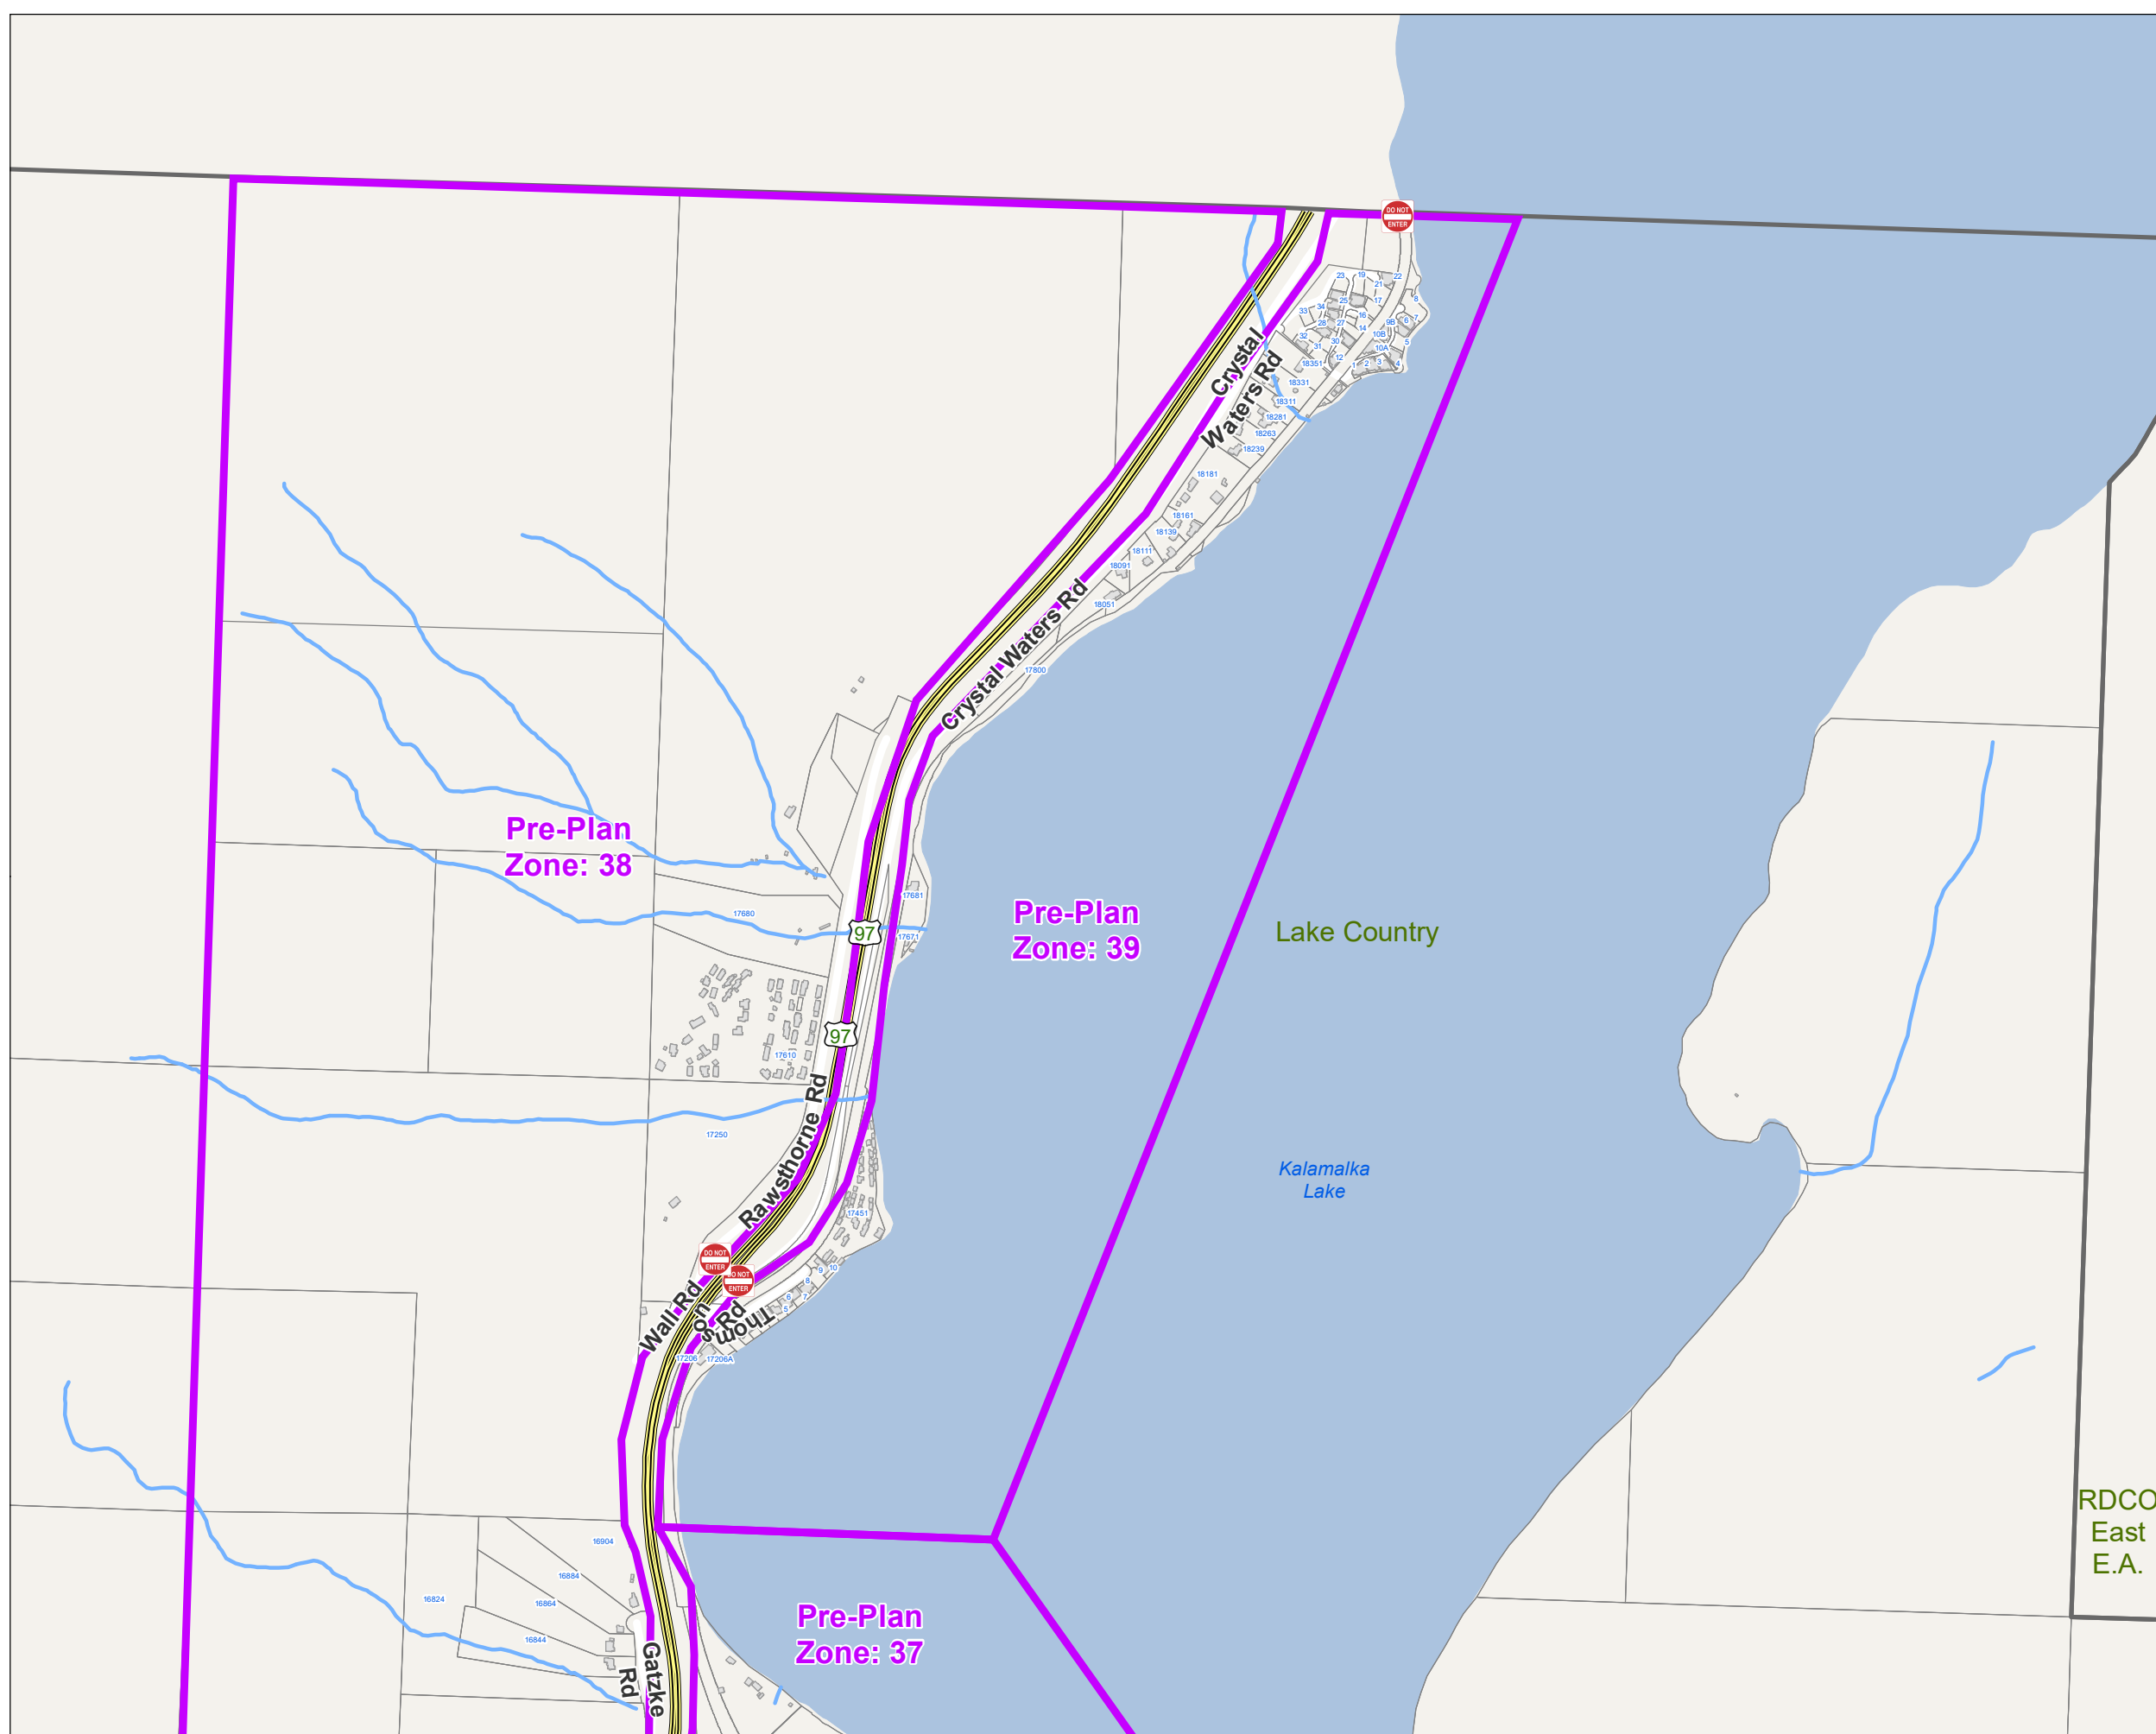

www.cordemergency.ca

- Administrative Boundary
- Regional Parks
- Lakes
- Parcels
- Emergency Egress Route
- Traffic Control
- Pre-Plan Evac Zones

APRIL 2021

MAP

39

RDCO
East
E.A.