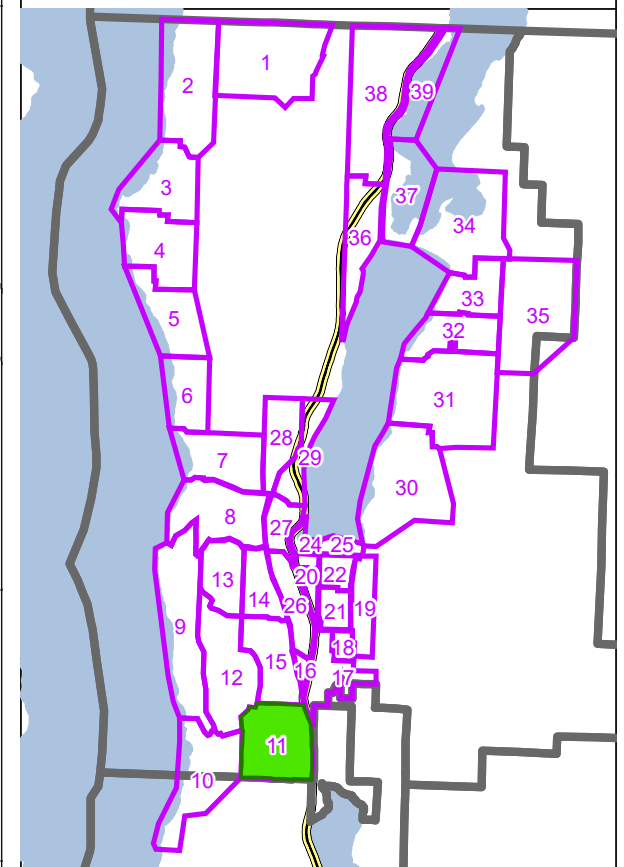

APRIL 2021

MAP
10

Central Okanagan - EOC Pre-Planning Map Book for Evacuation Alerts and Orders

www.cordemergency.ca

- Administrative Boundary
- Regional Parks
- Lakes
- Parcels
- Emergency Egress Route
- Traffic Control
- Pre-Plan Evac Zones

APRIL 2021

MAP

11

Central Okanagan - EOC Pre-Planning Map Book for Evacuation Alerts and Orders

www.cordemergency.ca

- Administrative Boundary
- Regional Parks
- Lakes
- Parcels
- Emergency Egress Route
- Traffic Control
- Pre-Plan Evac Zones