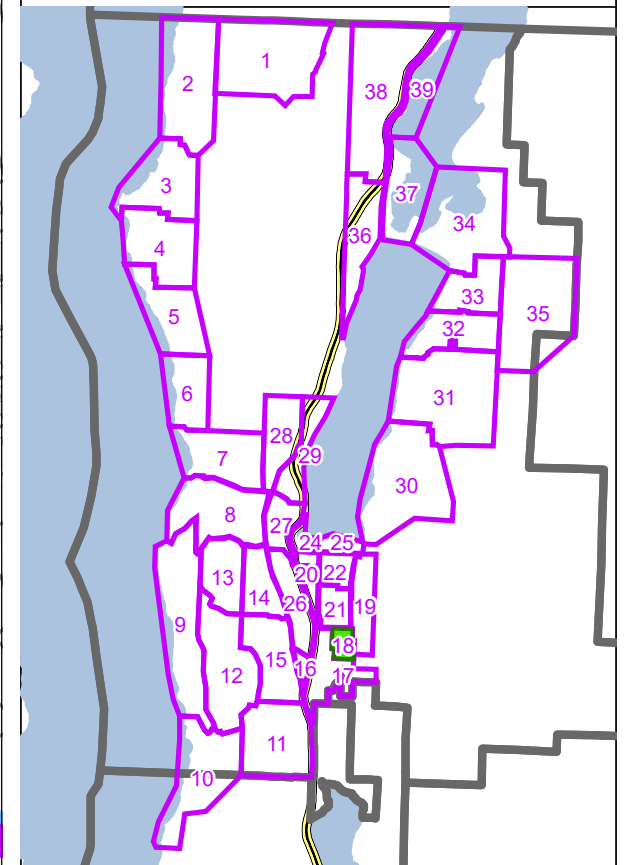

www.cordemergency.ca

- Administrative Boundary
- Regional Parks
- Lakes
- Parcels
- Emergency Egress Route
- Traffic Control
- Pre-Plan Evac Zones

APRIL 2021

MAP

17

Central Okanagan - EOC
Pre-Planning Map Book for
Evacuation Alerts and Orders

www.cordemergency.ca

- Administrative Boundary
- Regional Parks
- Lakes
- Parcels
- Emergency Egress Route
- Traffic Control
- Pre-Plan Evac Zones

APRIL 2021

MAP

18

Pre-Plan Zone: 21

Lodge Rd

Meadow Rd

Sherman Dr

Teresa Rd

Pre-Plan Zone: 17

Pre-Plan Zone: 18

Pre-Plan Zone: 19

Bottom Wood Lake Rd

Lake Country

Central Okanagan - EOC Pre-Planning Map Book for Evacuation Alerts and Orders