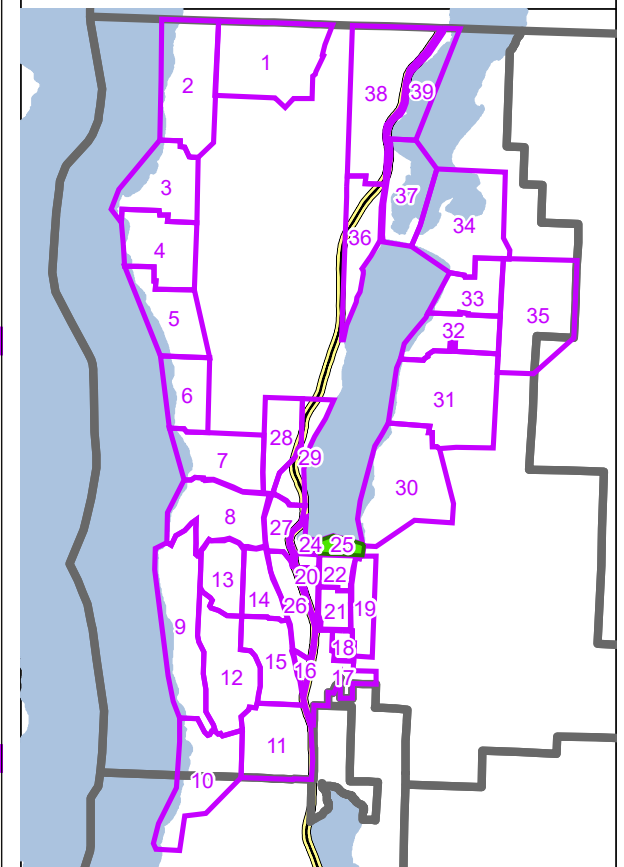

Central Okanagan - EOC
Pre-Planning Map Book for
Evacuation Alerts and Orders

www.cordemergency.ca

- Administrative Boundary
- Regional Parks
- Lakes
- Parcels
- Emergency Egress Route
- Traffic Control
- Pre-Plan Evac Zones