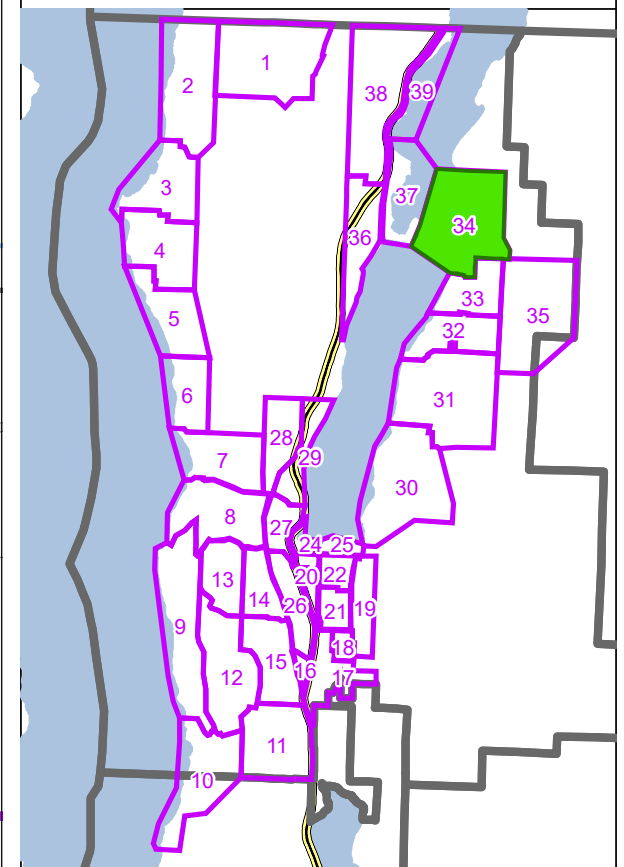

Central Okanagan - EOC
Pre-Planning Map Book for
Evacuation Alerts and Orders

www.cordemergency.ca

- Administrative Boundary
- Regional Parks
- Lakes
- Parcels
- Emergency Egress Route
- Traffic Control
- Pre-Plan Evac Zones