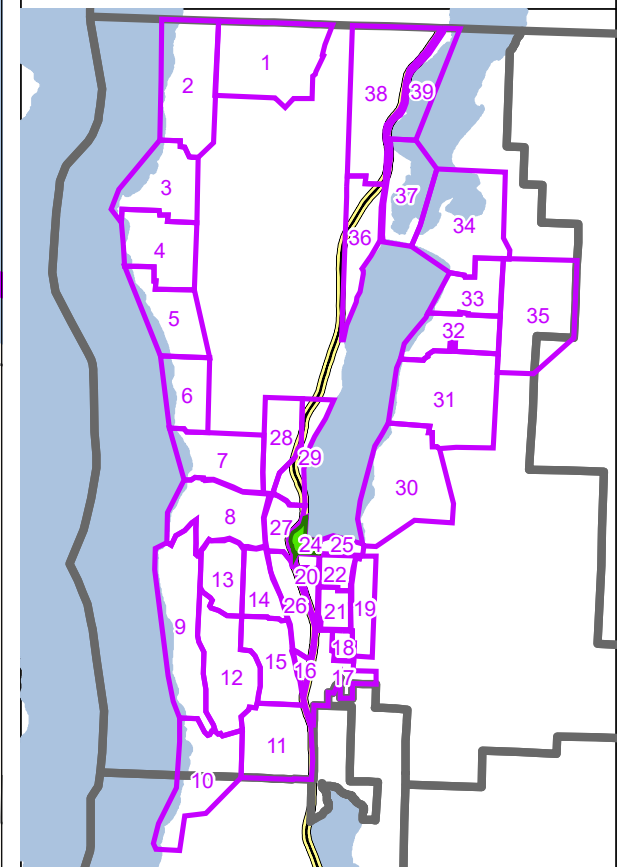

Central Okanagan - EOC
Pre-Planning Map Book for
Evacuation Alerts and Orders

www.cordemergency.ca

- Administrative Boundary
- Regional Parks
- Lakes
- Parcels
- Emergency Egress Route
- Traffic Control
- Pre-Plan Evac Zones