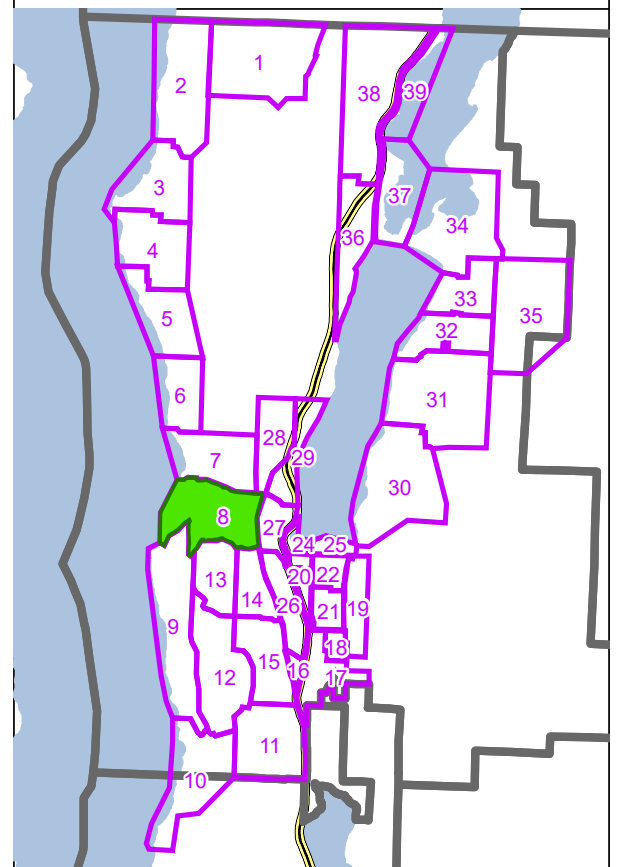

Central Okanagan - EOC Pre-Planning Map Book for Evacuation Alerts and Orders

www.cordemergency.ca

- Administrative Boundary
- Regional Parks
- Lakes
- Parcels
- Emergency Egress Route
- Traffic Control
- Pre-Plan Evac Zones