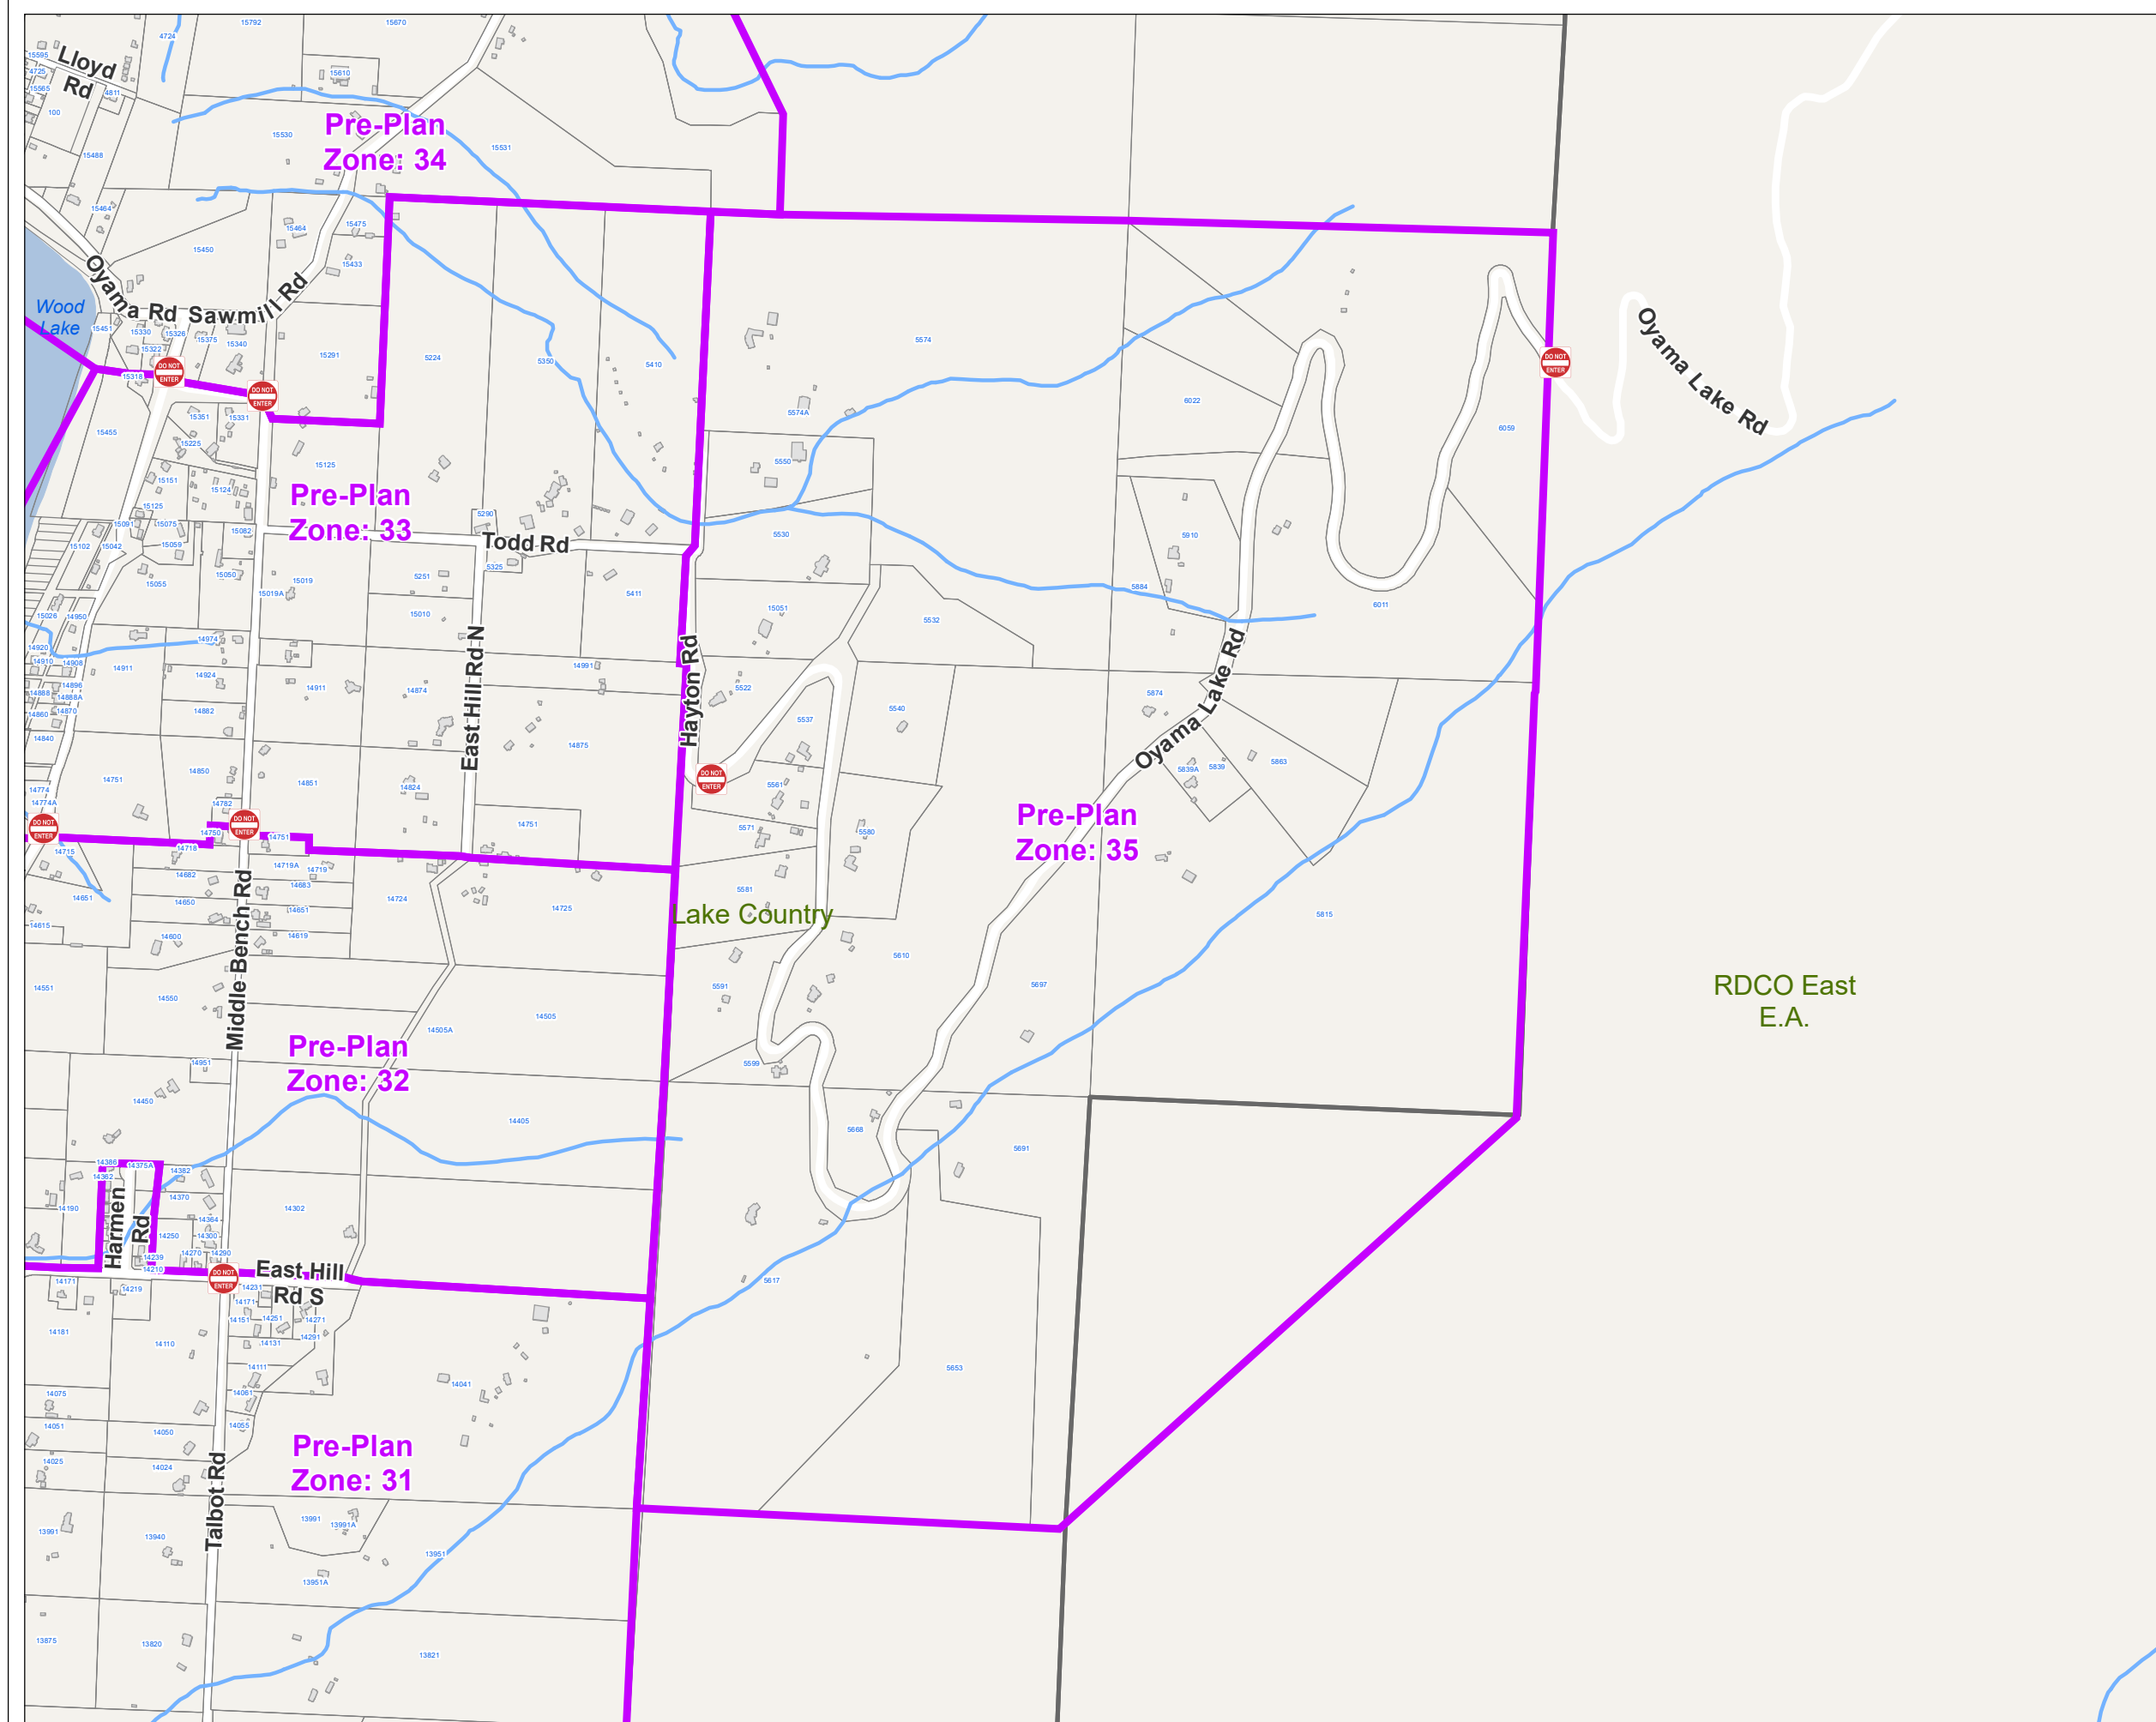

www.cordemergency.ca

- Administrative Boundary
- Regional Parks
- Lakes
- Parcels
- Emergency Egress Route
- Traffic Control
- Pre-Plan Evac Zones

APRIL 2021

MAP

35

Central Okanagan - EOC Pre-Planning Map Book for Evacuation Alerts and Orders