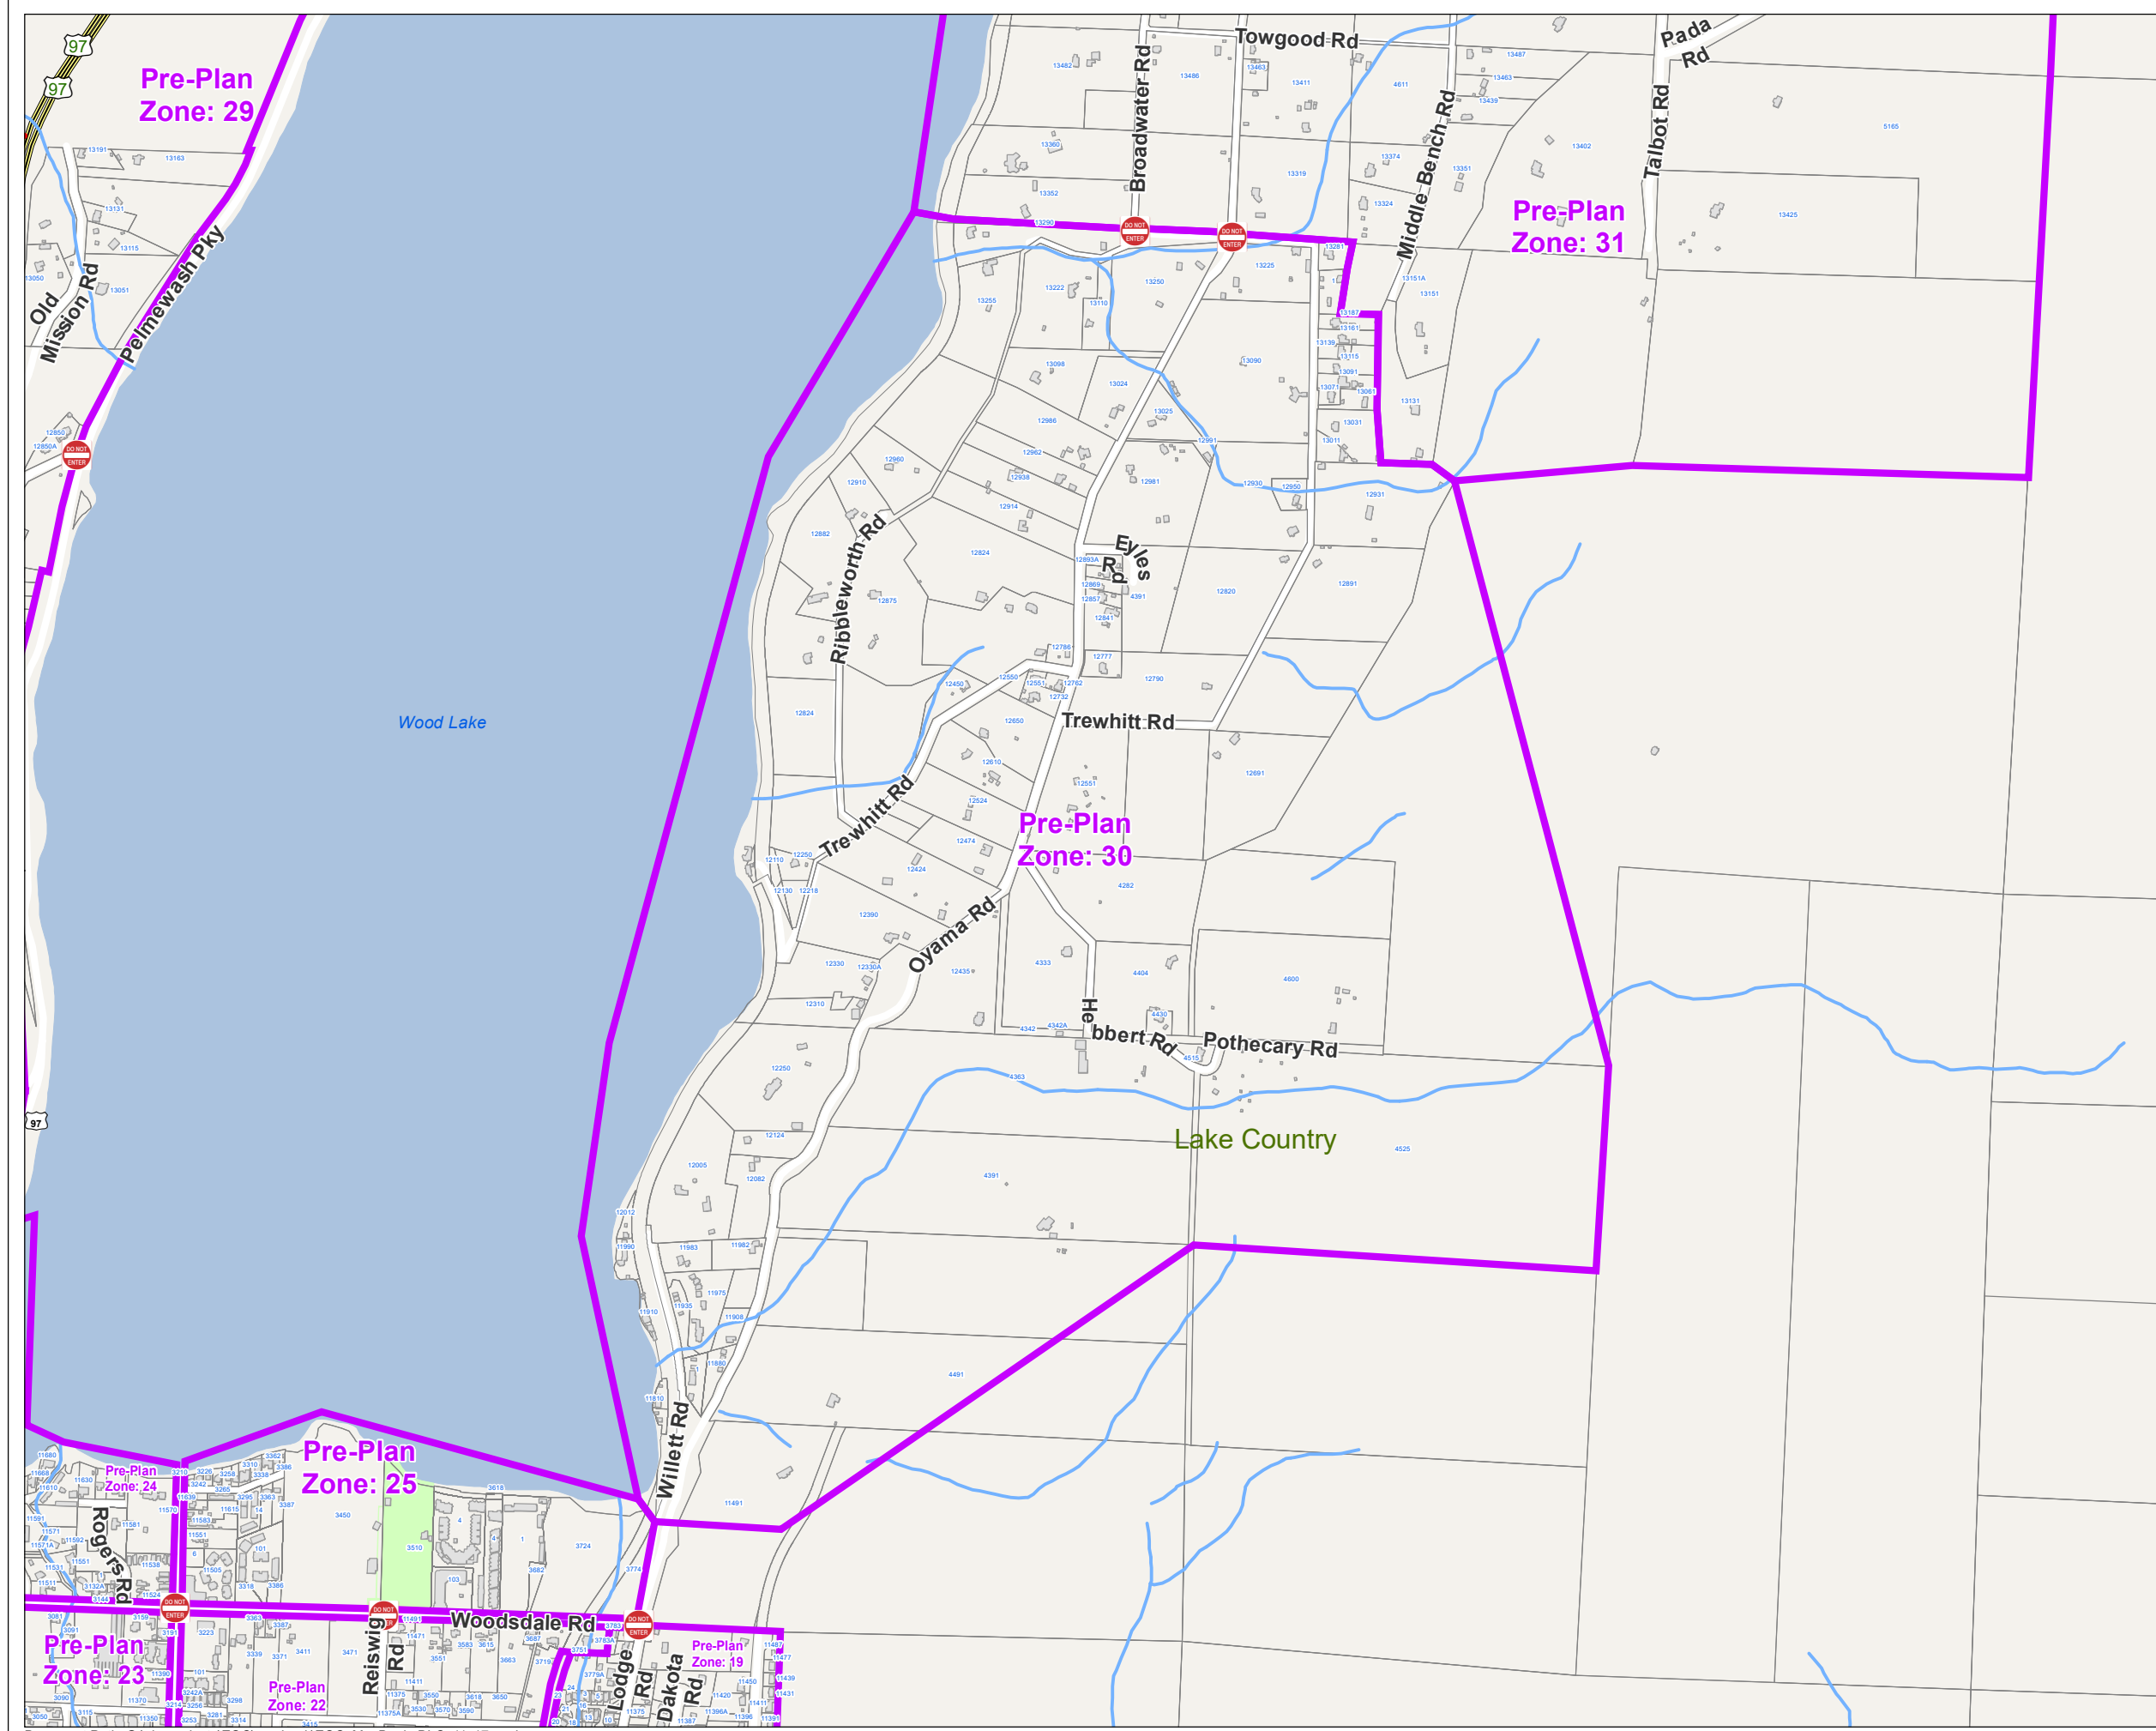

www.cordemergency.ca

-  Administrative Boundary
-  Regional Parks
-  Lakes
-  Parcels
-  Emergency Egress Route
-  Traffic Control
-  Pre-Plan Evac Zones

APRIL 2021

MAP

30

Central Okanagan - EOC Pre-Planning Map Book for Evacuation Alerts and Orders