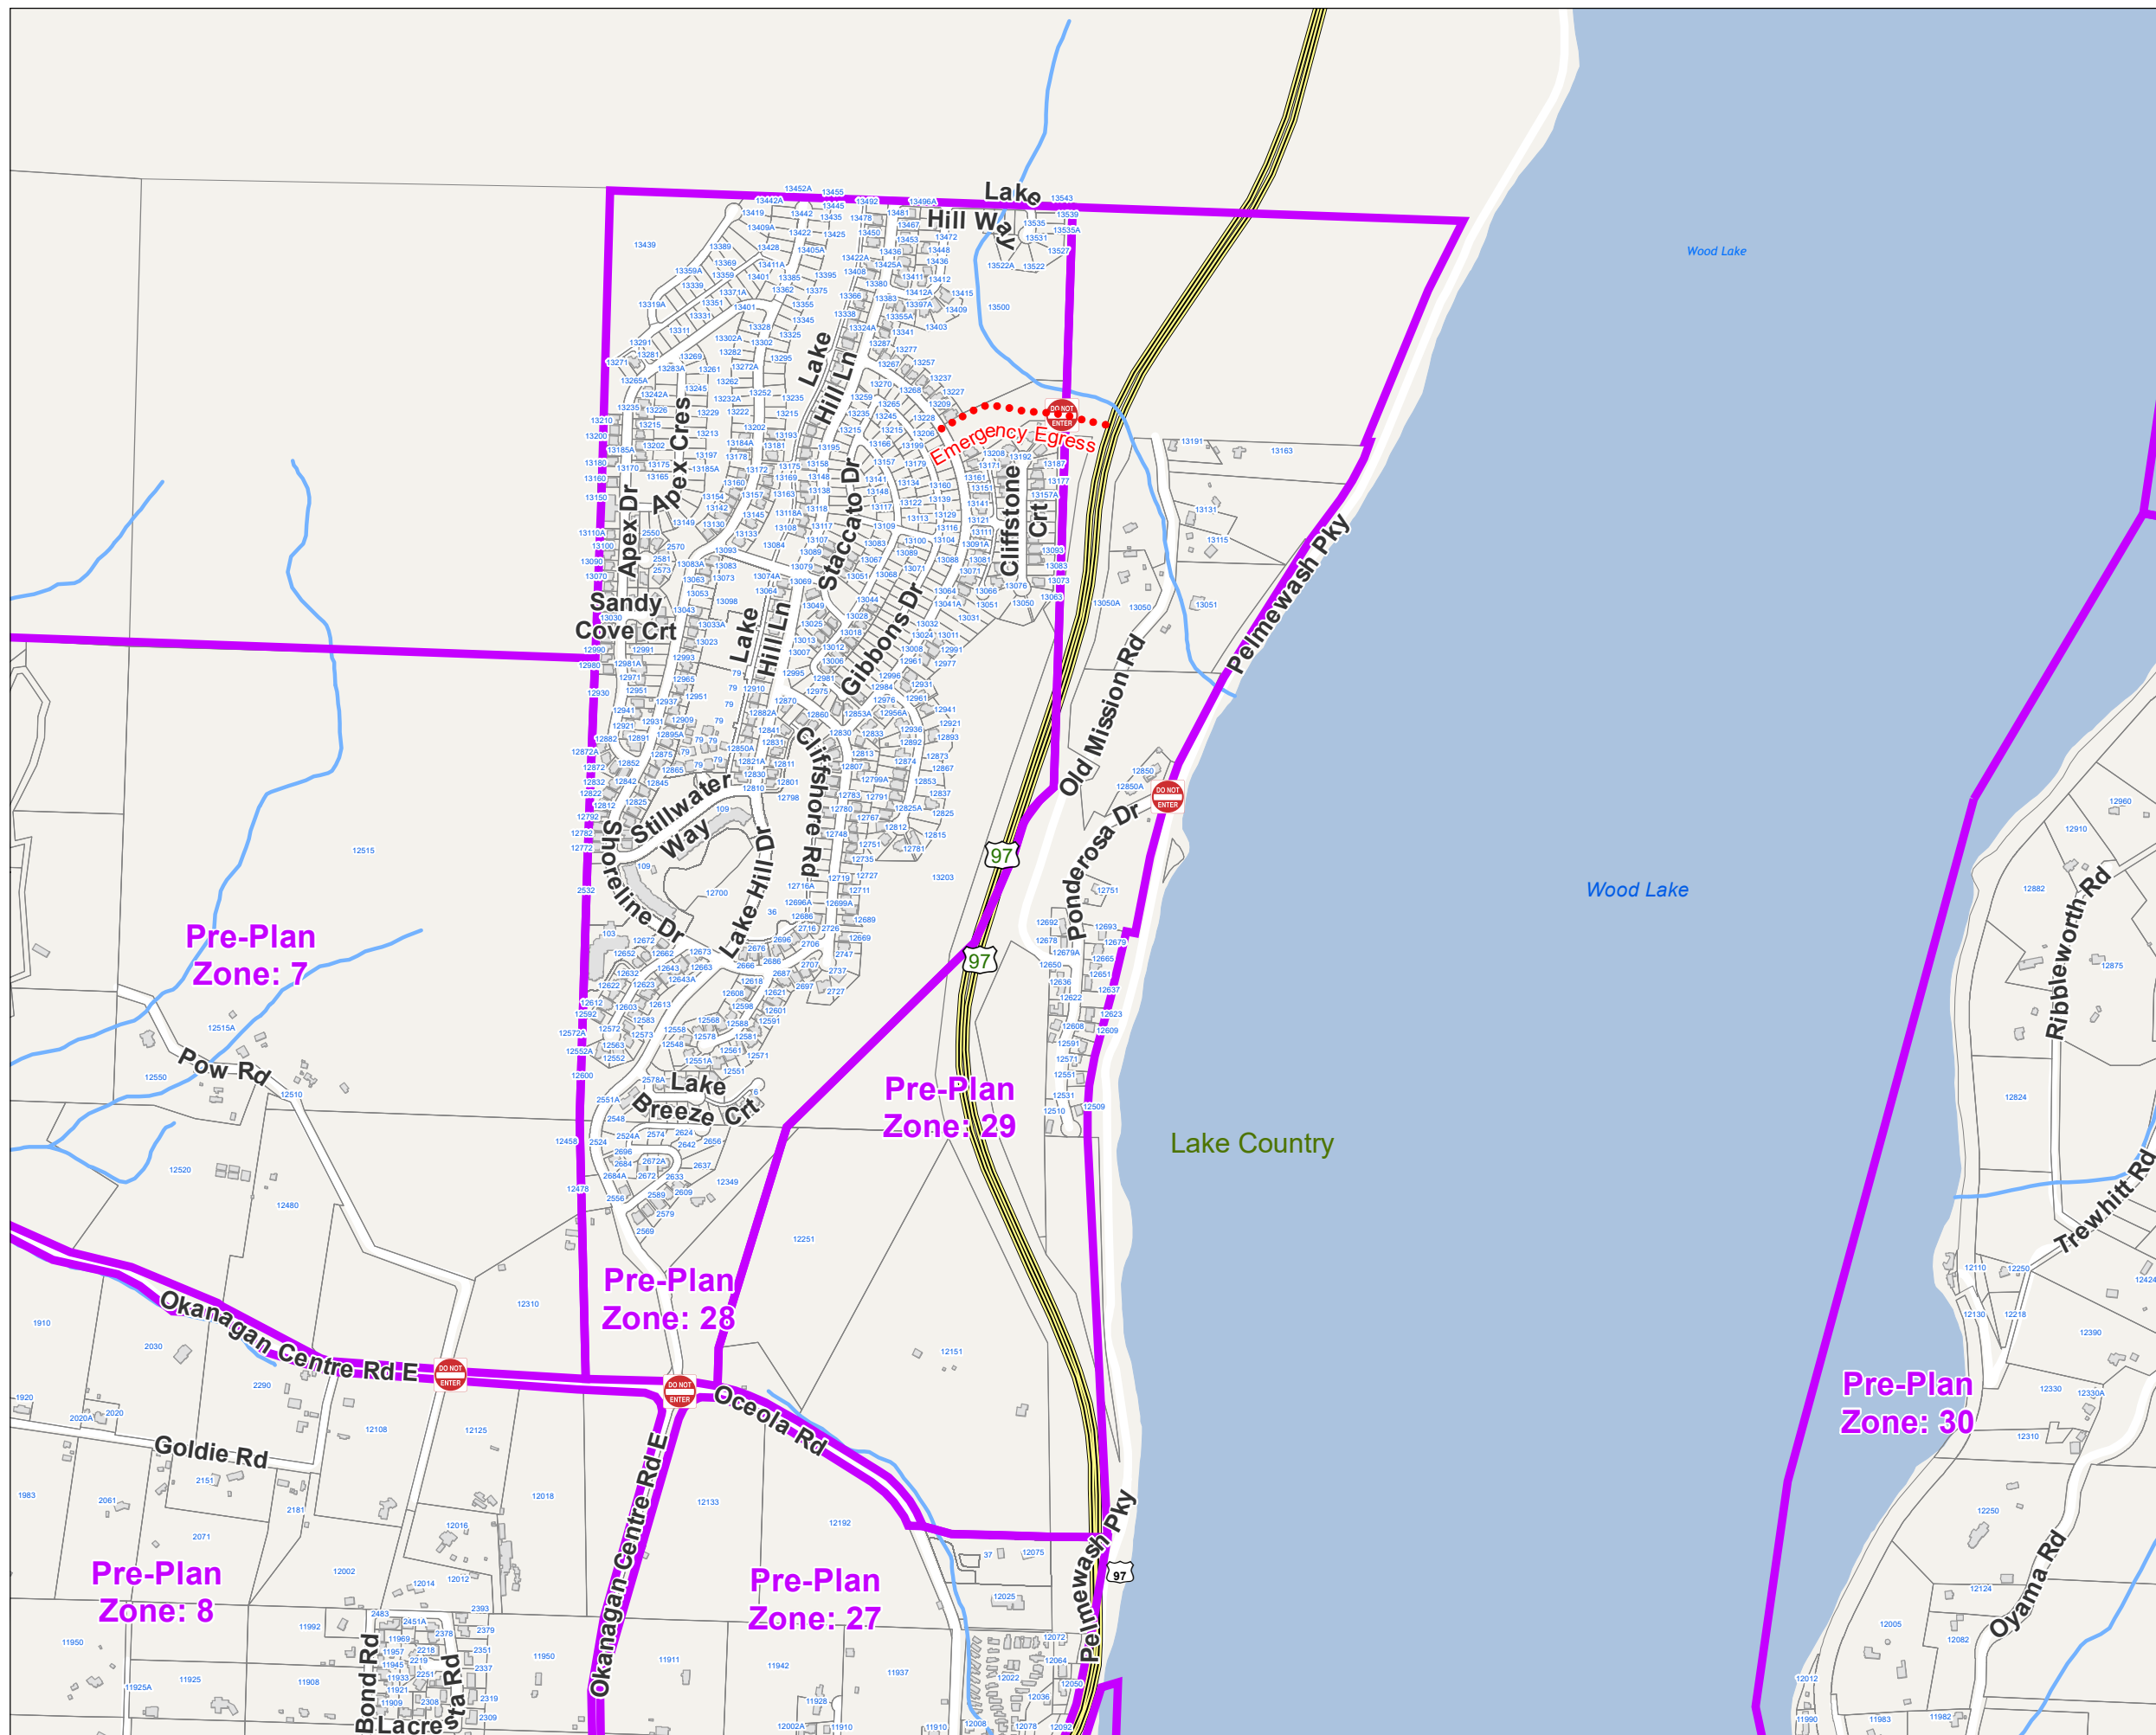

www.cordemergency.ca

- Administrative Boundary
- Regional Parks
- Lakes
- Parcels
- Emergency Egress Route
- Traffic Control
- Pre-Plan Evac Zones

APRIL 2021

MAP

29

Central Okanagan - EOC Pre-Planning Map Book for Evacuation Alerts and Orders