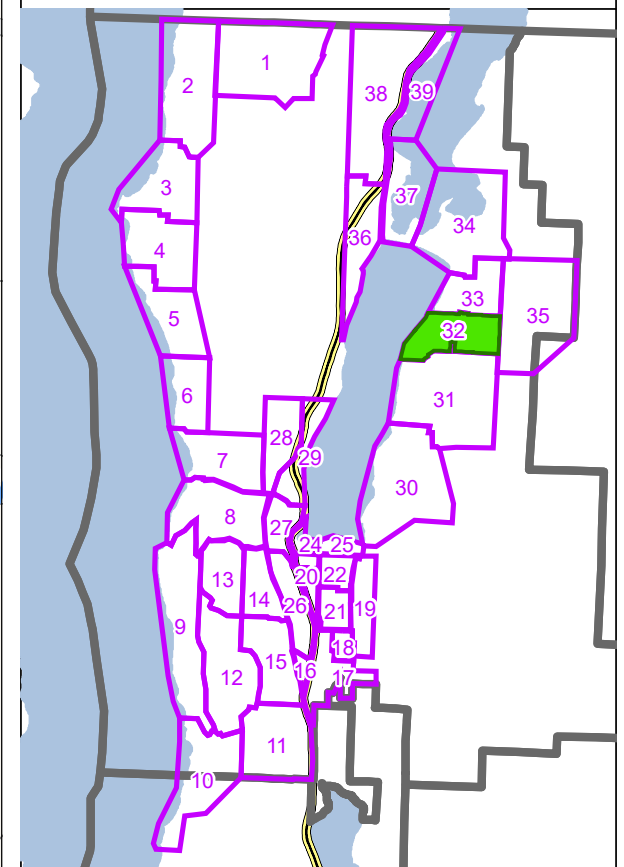

Central Okanagan - EOC
Pre-Planning Map Book for
Evacuation Alerts and Orders

www.cordemergency.ca

- Administrative Boundary
- Regional Parks
- Lakes
- Parcels
- Emergency Egress Route
- Traffic Control
- Pre-Plan Evac Zones