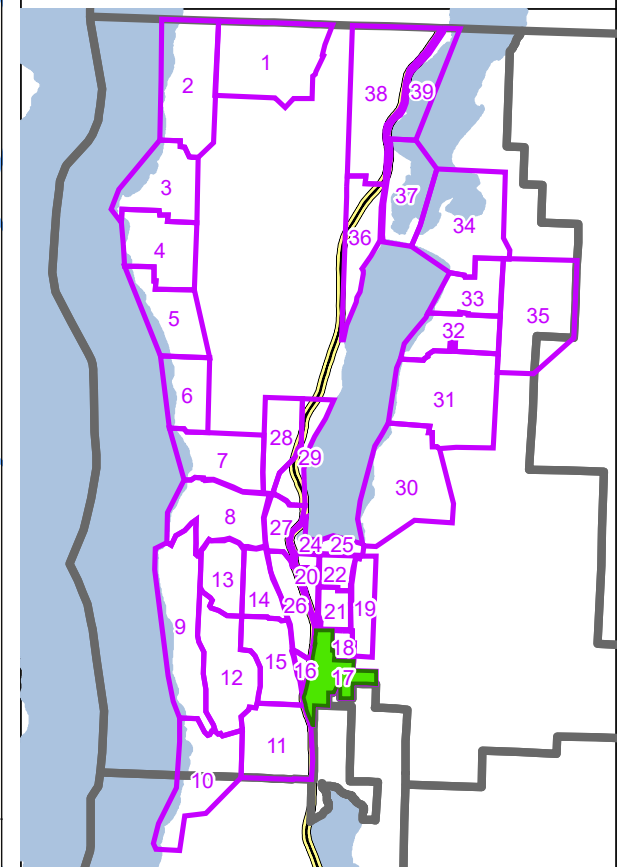

APRIL 2021

MAP

14

Administrative Boundary
 Regional Parks
 Lakes
 Parcels

Emergency Egress Route
 Traffic Control
 Pre-Plan Evac Zones

Central Okanagan - EOC
Pre-Planning Map Book for
Evacuation Alerts and Orders

www.cordemergency.ca

- Administrative Boundary
- Regional Parks
- Lakes
- Parcels
- Emergency Egress Route
- Traffic Control
- Pre-Plan Evac Zones

APRIL 2021

MAP

16

Central Okanagan - EOC Pre-Planning Map Book for Evacuation Alerts and Orders

www.cordemergency.ca

- Administrative Boundary
- Regional Parks
- Lakes
- Parcels
- Emergency Egress Route
- Traffic Control
- Pre-Plan Evac Zones

APRIL 2021

MAP

17

Central Okanagan - EOC
Pre-Planning Map Book for
Evacuation Alerts and Orders