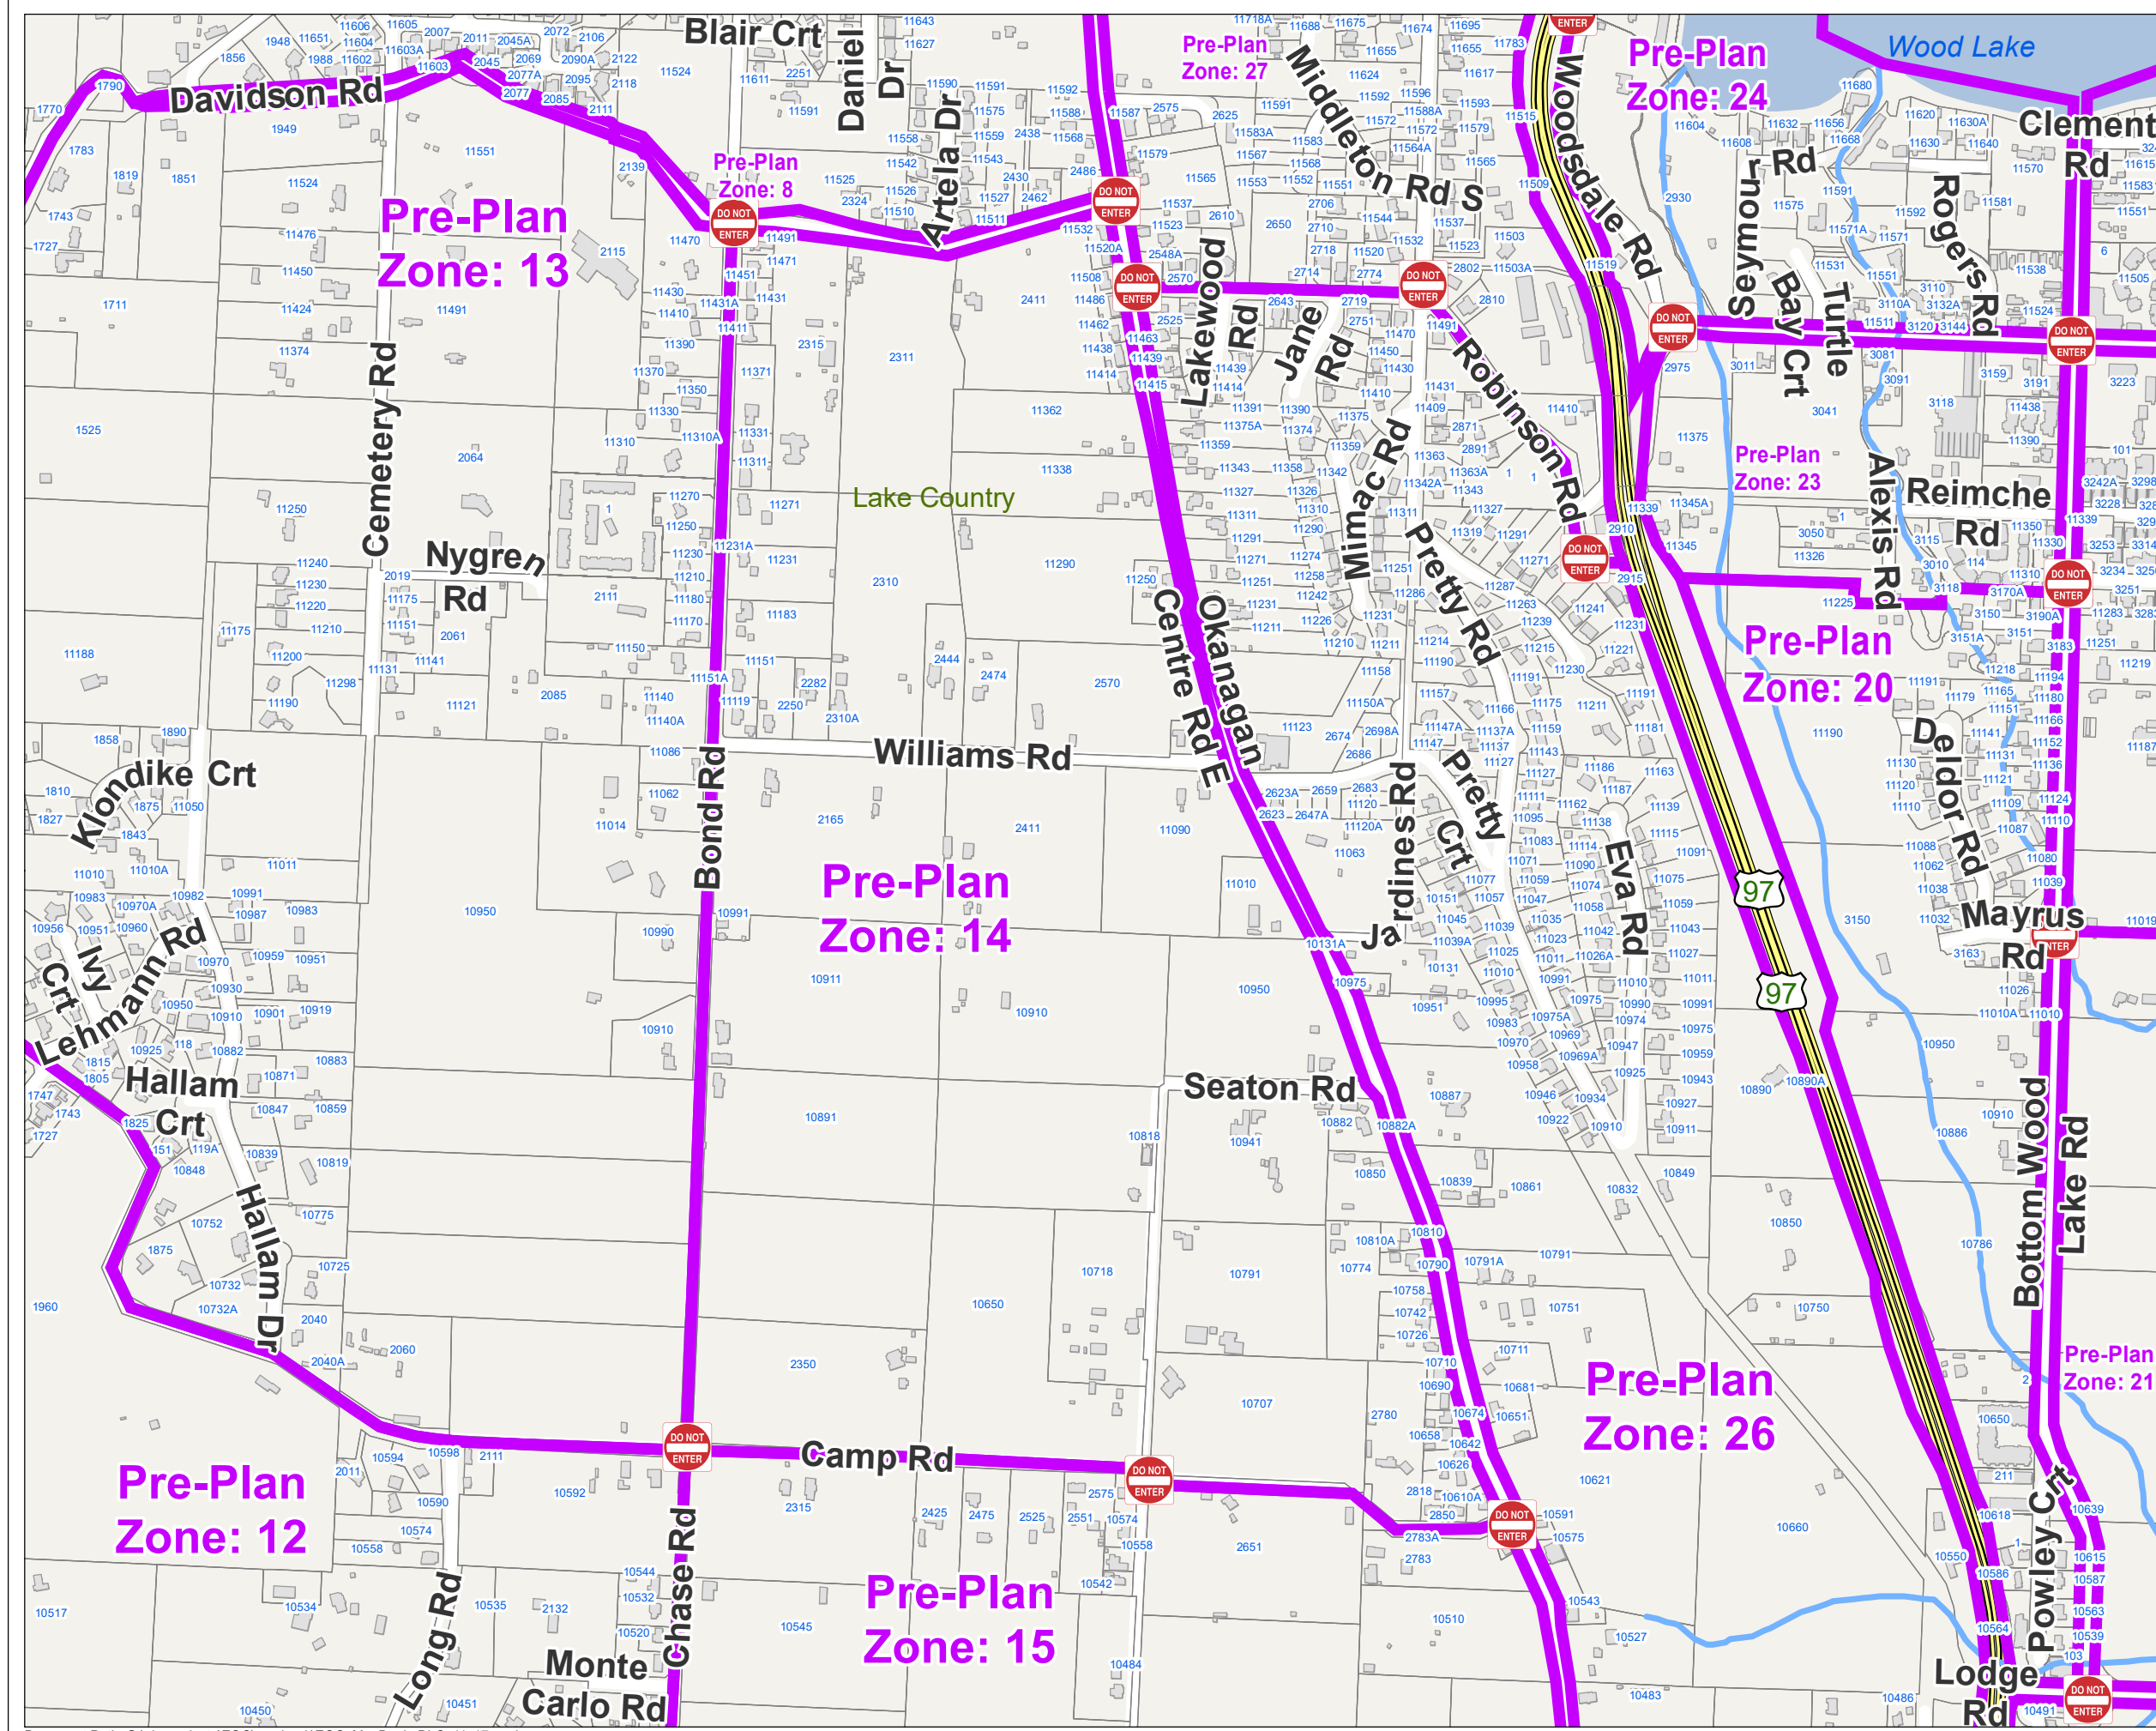

APRIL 2021

MAP

14