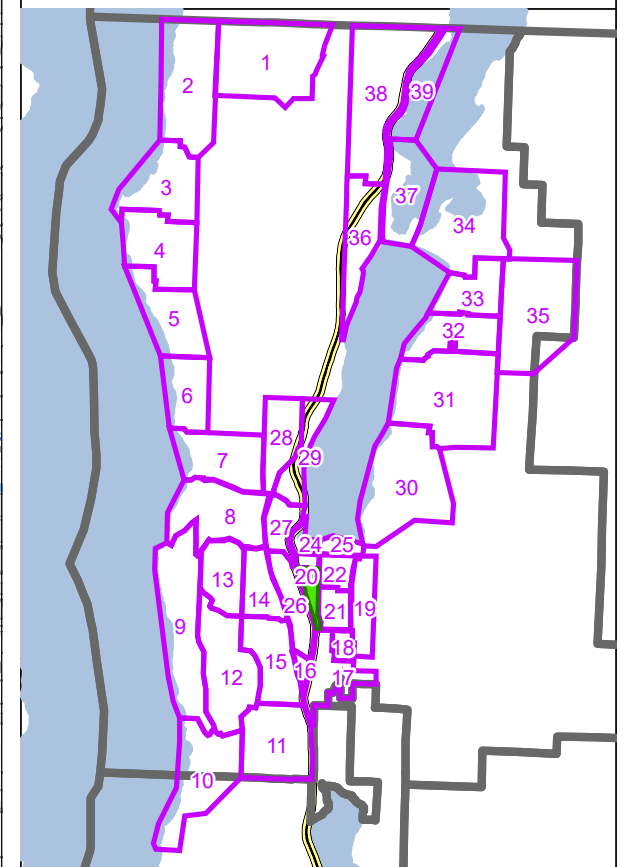

Central Okanagan - EOC
Pre-Planning Map Book for
Evacuation Alerts and Orders

www.cordemergency.ca

- Administrative Boundary
- Regional Parks
- Lakes
- Parcels
- Emergency Egress Route
- Traffic Control
- Pre-Plan Evac Zones