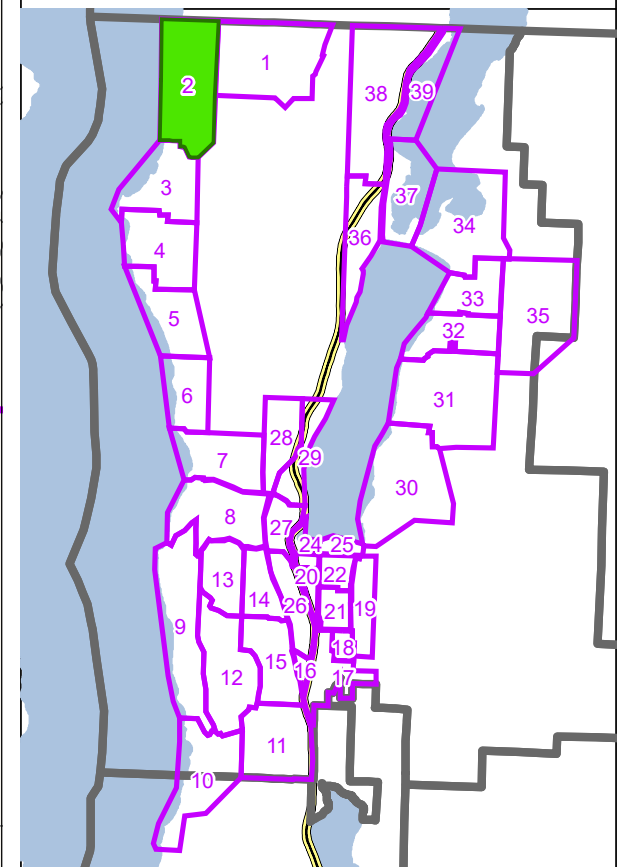

Central Okanagan - EOC Pre-Planning Map Book for Evacuation Alerts and Orders

www.cordemergency.ca

- Administrative Boundary
- Regional Parks
- Lakes
- Parcels
- Emergency Egress Route
- Traffic Control
- Pre-Plan Evac Zones

MAP
1

Central Okanagan - EOC Pre-Planning Map Book for Evacuation Alerts and Orders

www.cordemergency.ca

- Administrative Boundary
- Regional Parks
- Lakes
- Parcels
- Emergency Egress Route
- Traffic Control
- Pre-Plan Evac Zones

APRIL 2021

MAP

2

RDCO
West E.A.

Okanagan Lake

Pre-Plan
Zone: 2

Lake Country

Pre-Plan
Zone: 1

Pre-Plan
Zone: 3

www.cordemergency.ca

- Administrative Boundary
- Regional Parks
- Lakes
- Parcels
- Emergency Egress Route
- Traffic Control
- Pre-Plan Evac Zones

APRIL 2021

MAP

3

Central Okanagan - EOC
Pre-Planning Map Book for
Evacuation Alerts and Orders