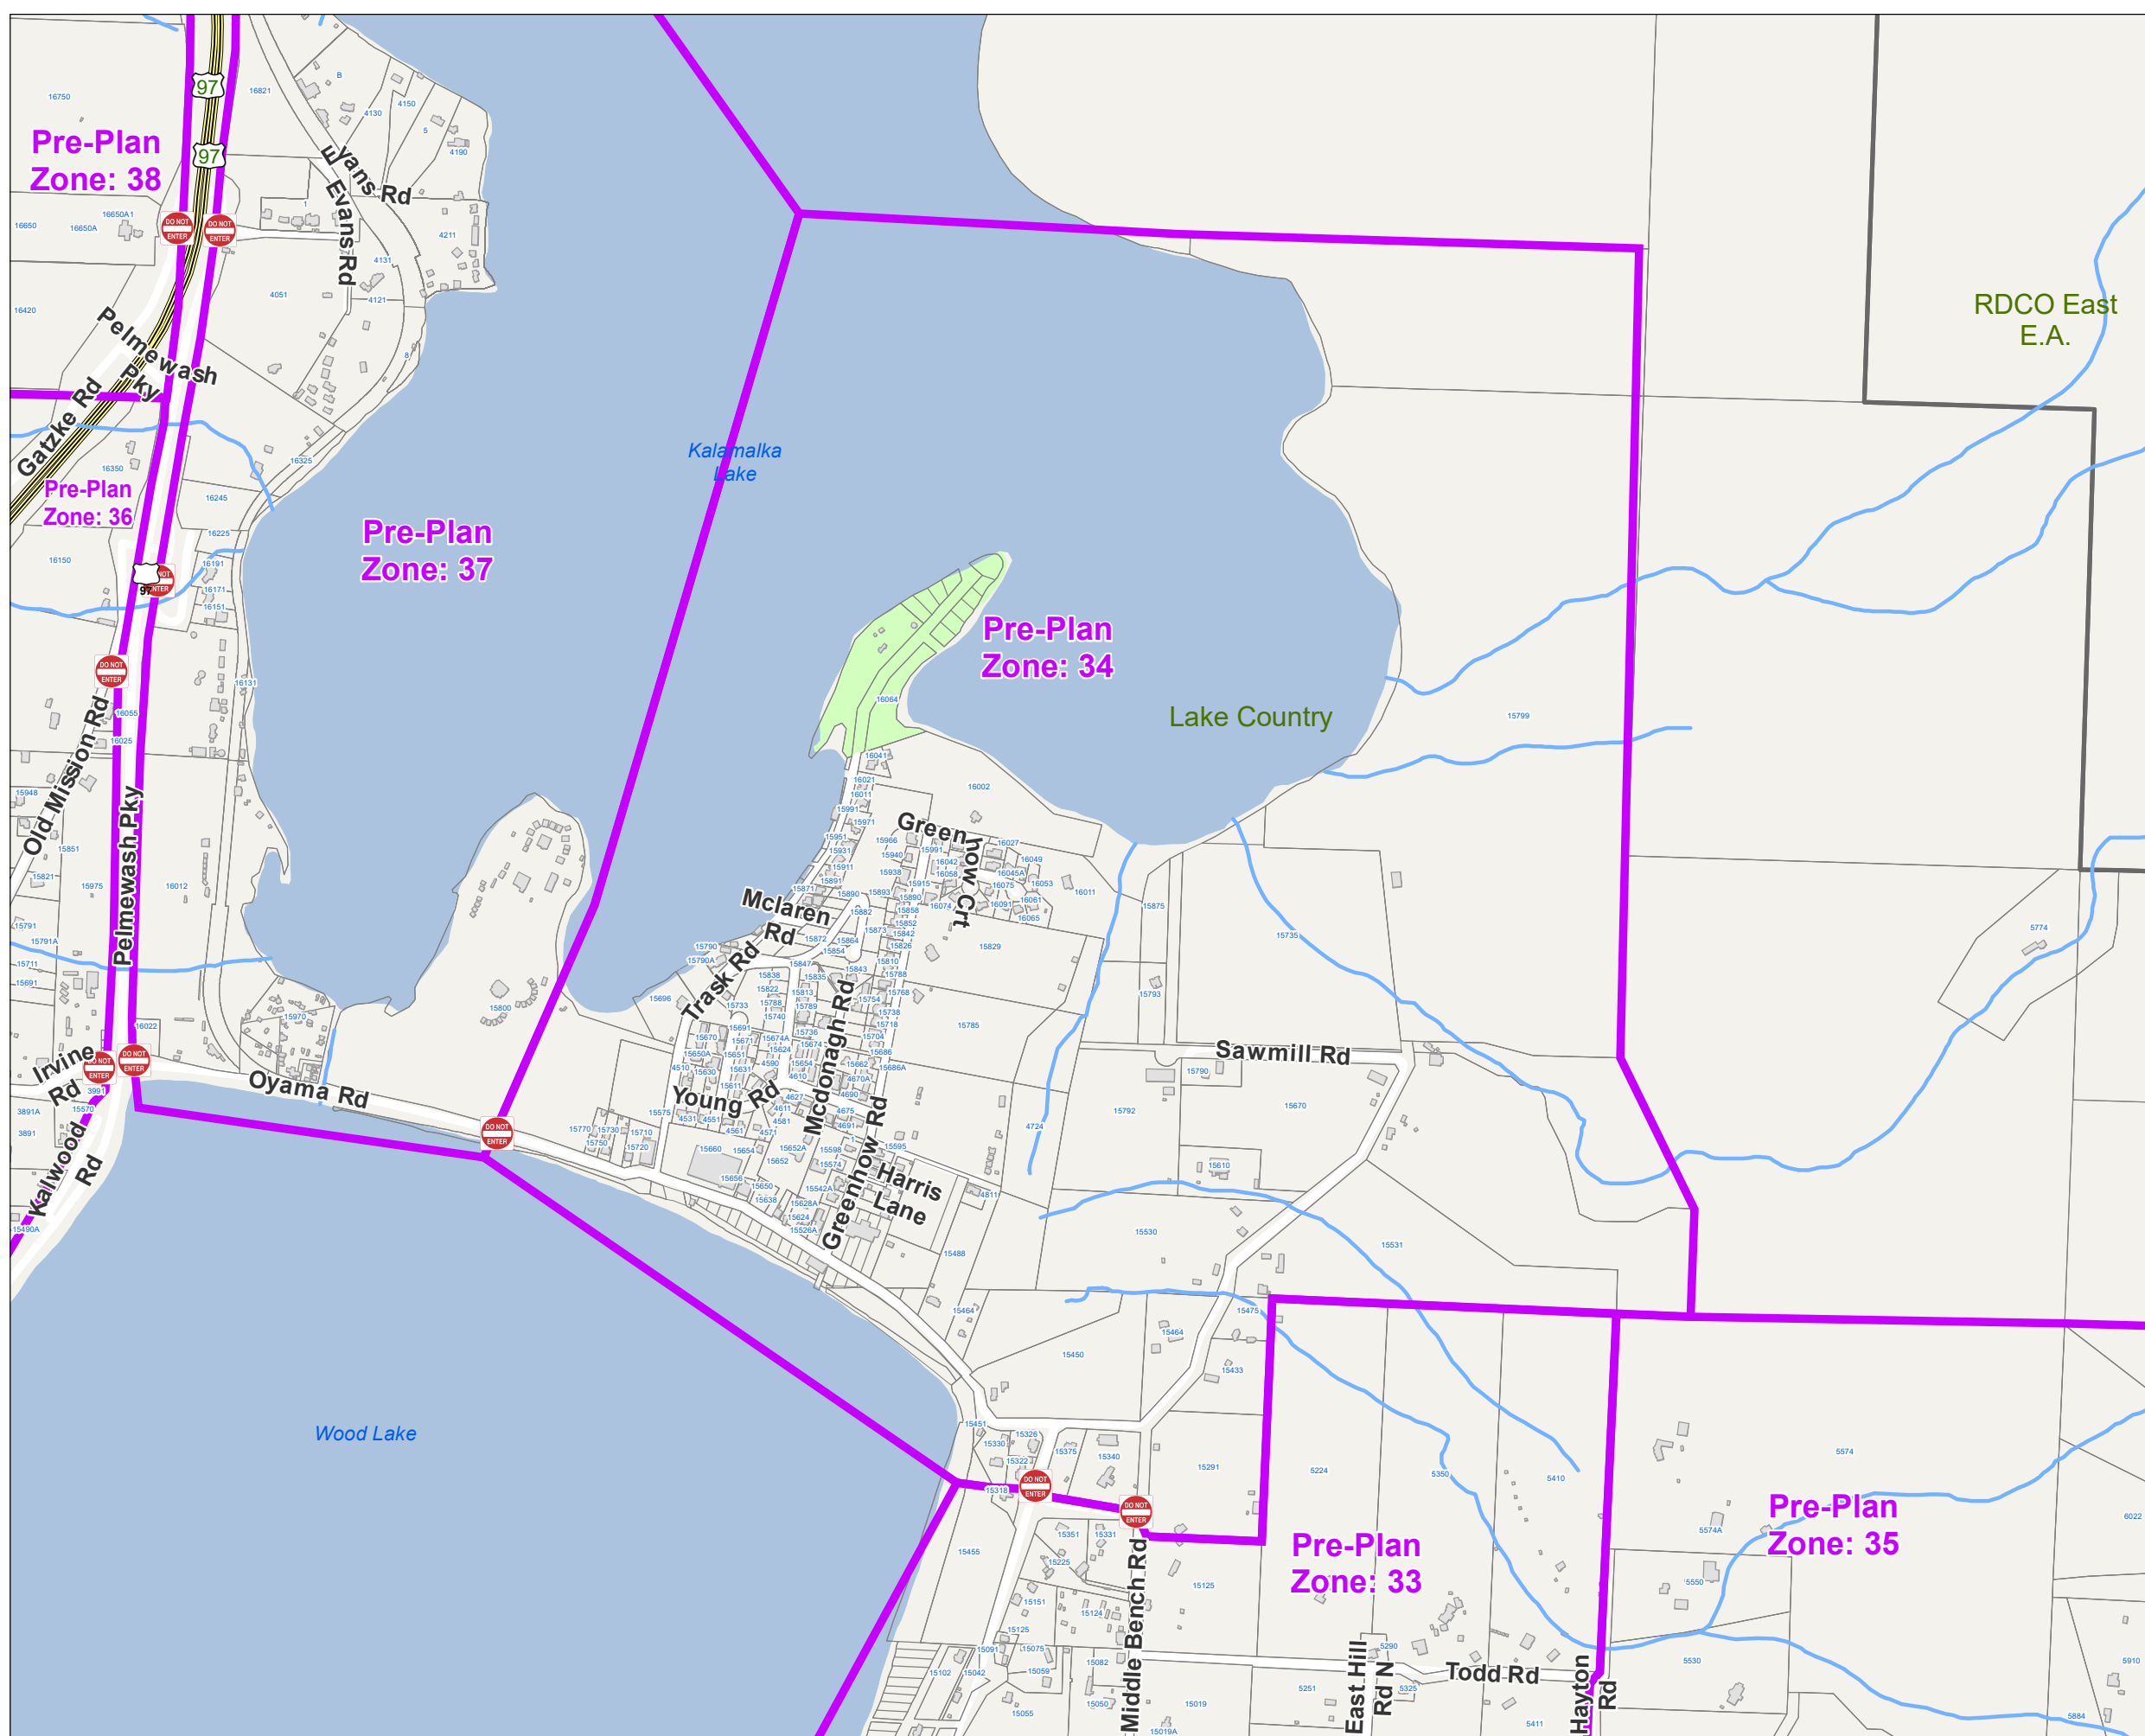

www.cordemergency.ca

- Administrative Boundary
- Regional Parks
- Lakes
- Parcels
- Emergency Egress Route
- Traffic Control
- Pre-Plan Evac Zones

APRIL 2021

MAP

34

Central Okanagan - EOC Pre-Planning Map Book for Evacuation Alerts and Orders