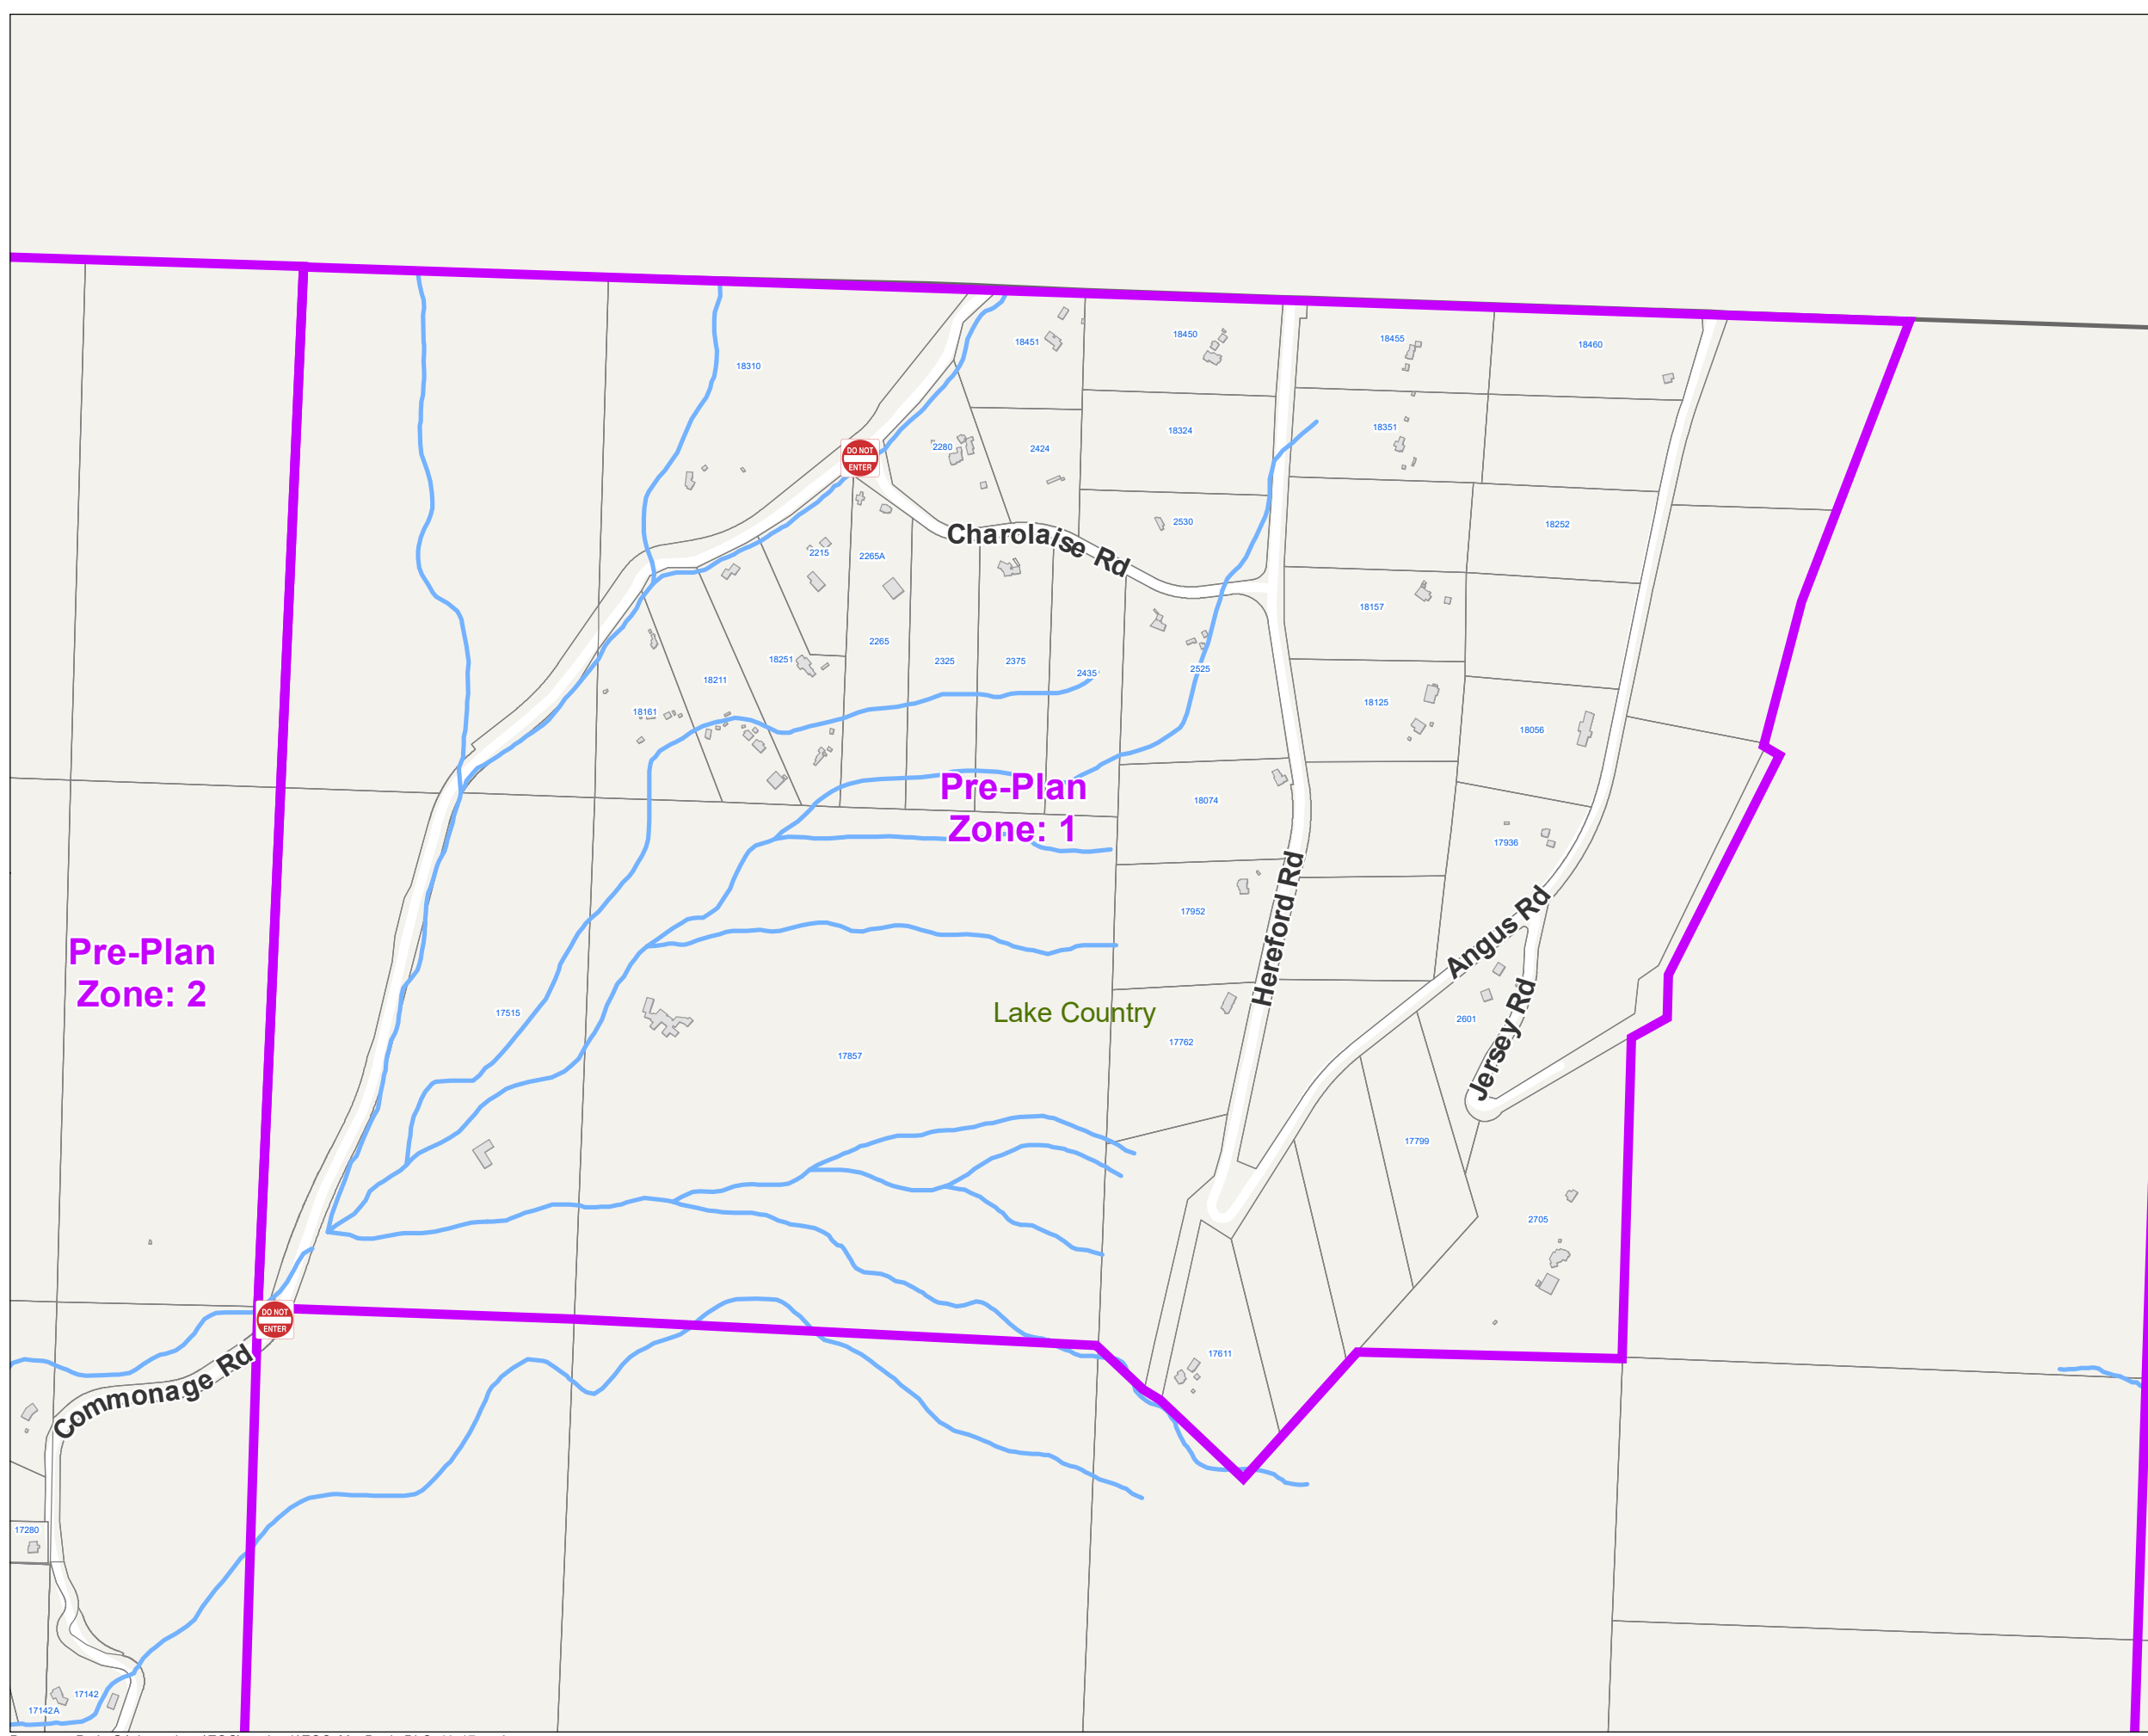

Central Okanagan - EOC Pre-Planning Map Book for Evacuation Alerts and Orders

www.cordemergency.ca

- Administrative Boundary
- Regional Parks
- Lakes
- Parcels
- Emergency Egress Route
- Traffic Control
- Pre-Plan Evac Zones

MAP
1

Central Okanagan - EOC Pre-Planning Map Book for Evacuation Alerts and Orders

www.cordemergency.ca

- Administrative Boundary
- Regional Parks
- Lakes
- Parcels
- Emergency Egress Route
- Traffic Control
- Pre-Plan Evac Zones

APRIL 2021

MAP

2

RDCO
West E.A.

Okanagan Lake

Pre-Plan
Zone: 2

Lake Country

Pre-Plan
Zone: 1