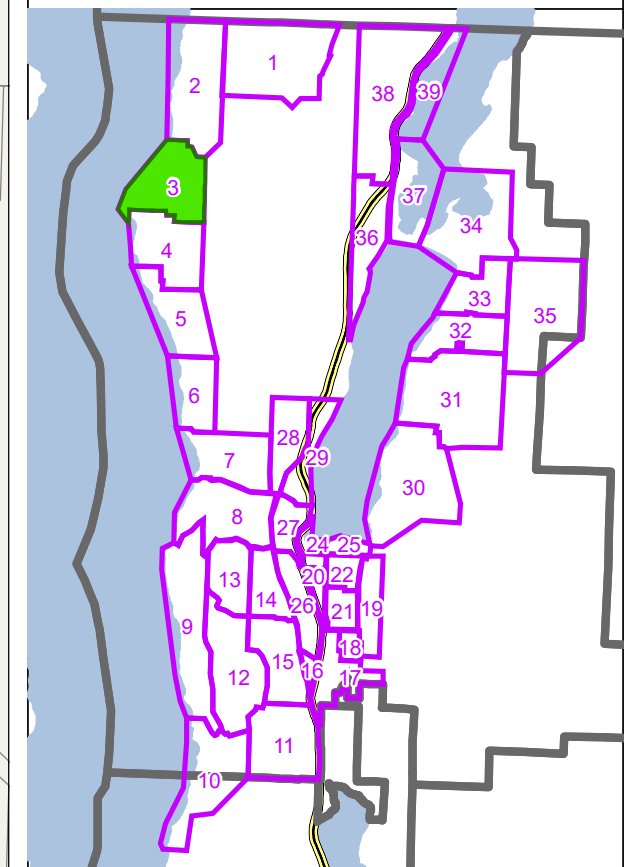

MAP
1

Central Okanagan - EOC Pre-Planning Map Book for Evacuation Alerts and Orders

www.cordemergency.ca

- Administrative Boundary
- Regional Parks
- Lakes
- Parcels
- Emergency Egress Route
- Traffic Control
- Pre-Plan Evac Zones

APRIL 2021

MAP

2

RDCO
West E.A.

Okanagan Lake

Pre-Plan
Zone: 2

Lake Country

Pre-Plan
Zone: 1

Pre-Plan
Zone: 3

www.cordemergency.ca

- Administrative Boundary
- Regional Parks
- Lakes
- Parcels
- Emergency Egress Route
- Traffic Control
- Pre-Plan Evac Zones

APRIL 2021

MAP

3

Central Okanagan - EOC
Pre-Planning Map Book for
Evacuation Alerts and Orders

www.cordemergency.ca

- Administrative Boundary
- Regional Parks
- Lakes
- Parcels
- Emergency Egress Route
- Traffic Control
- Pre-Plan Evac Zones

MAP

4

Central Okanagan - EOC
Pre-Planning Map Book for
Evacuation Alerts and Orders