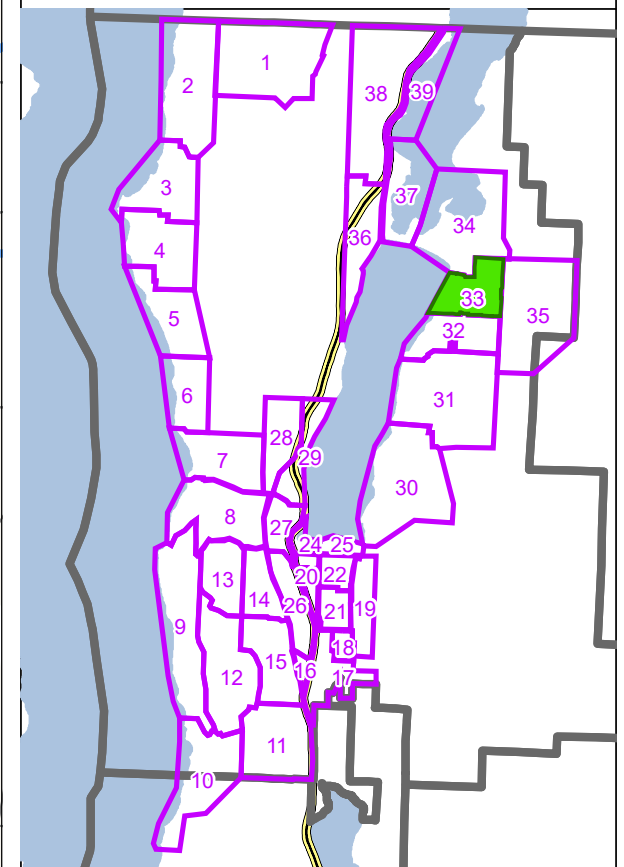

Central Okanagan - EOC
Pre-Planning Map Book for
Evacuation Alerts and Orders

www.cordemergency.ca

- Administrative Boundary
- Regional Parks
- Lakes
- Parcels
- Emergency Egress Route
- Traffic Control
- Pre-Plan Evac Zones