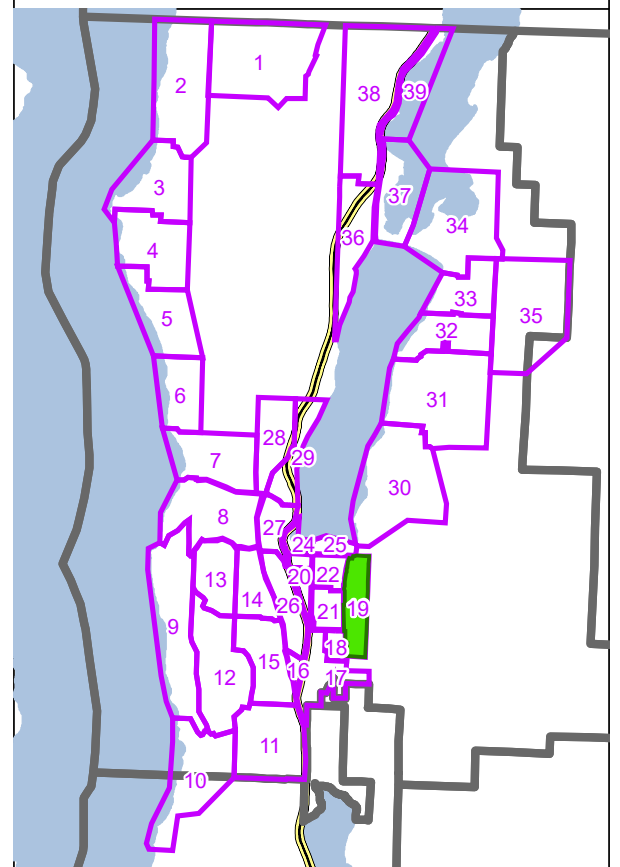

www.cordemergency.ca

- Administrative Boundary
- Regional Parks
- Lakes
- Parcels
- Emergency Egress Route
- Traffic Control
- Pre-Plan Evac Zones

APRIL 2021

MAP

18

Pre-Plan Zone: 21

Lodge Rd

Meadow Rd

Sherman Dr

Teresa Rd

Pre-Plan Zone: 17

Pre-Plan Zone: 18

Pre-Plan Zone: 19

Bottom Wood Lake Rd

Lake Country

Central Okanagan - EOC Pre-Planning Map Book for Evacuation Alerts and Orders

www.cordemergency.ca

- Administrative Boundary
- Emergency Egress Route
- Regional Parks
- Lakes
- Parcels
- Traffic Control
- Pre-Plan Evac Zones

APRIL 2021

MAP
19

Central Okanagan - EOC
Pre-Planning Map Book for
Evacuation Alerts and Orders