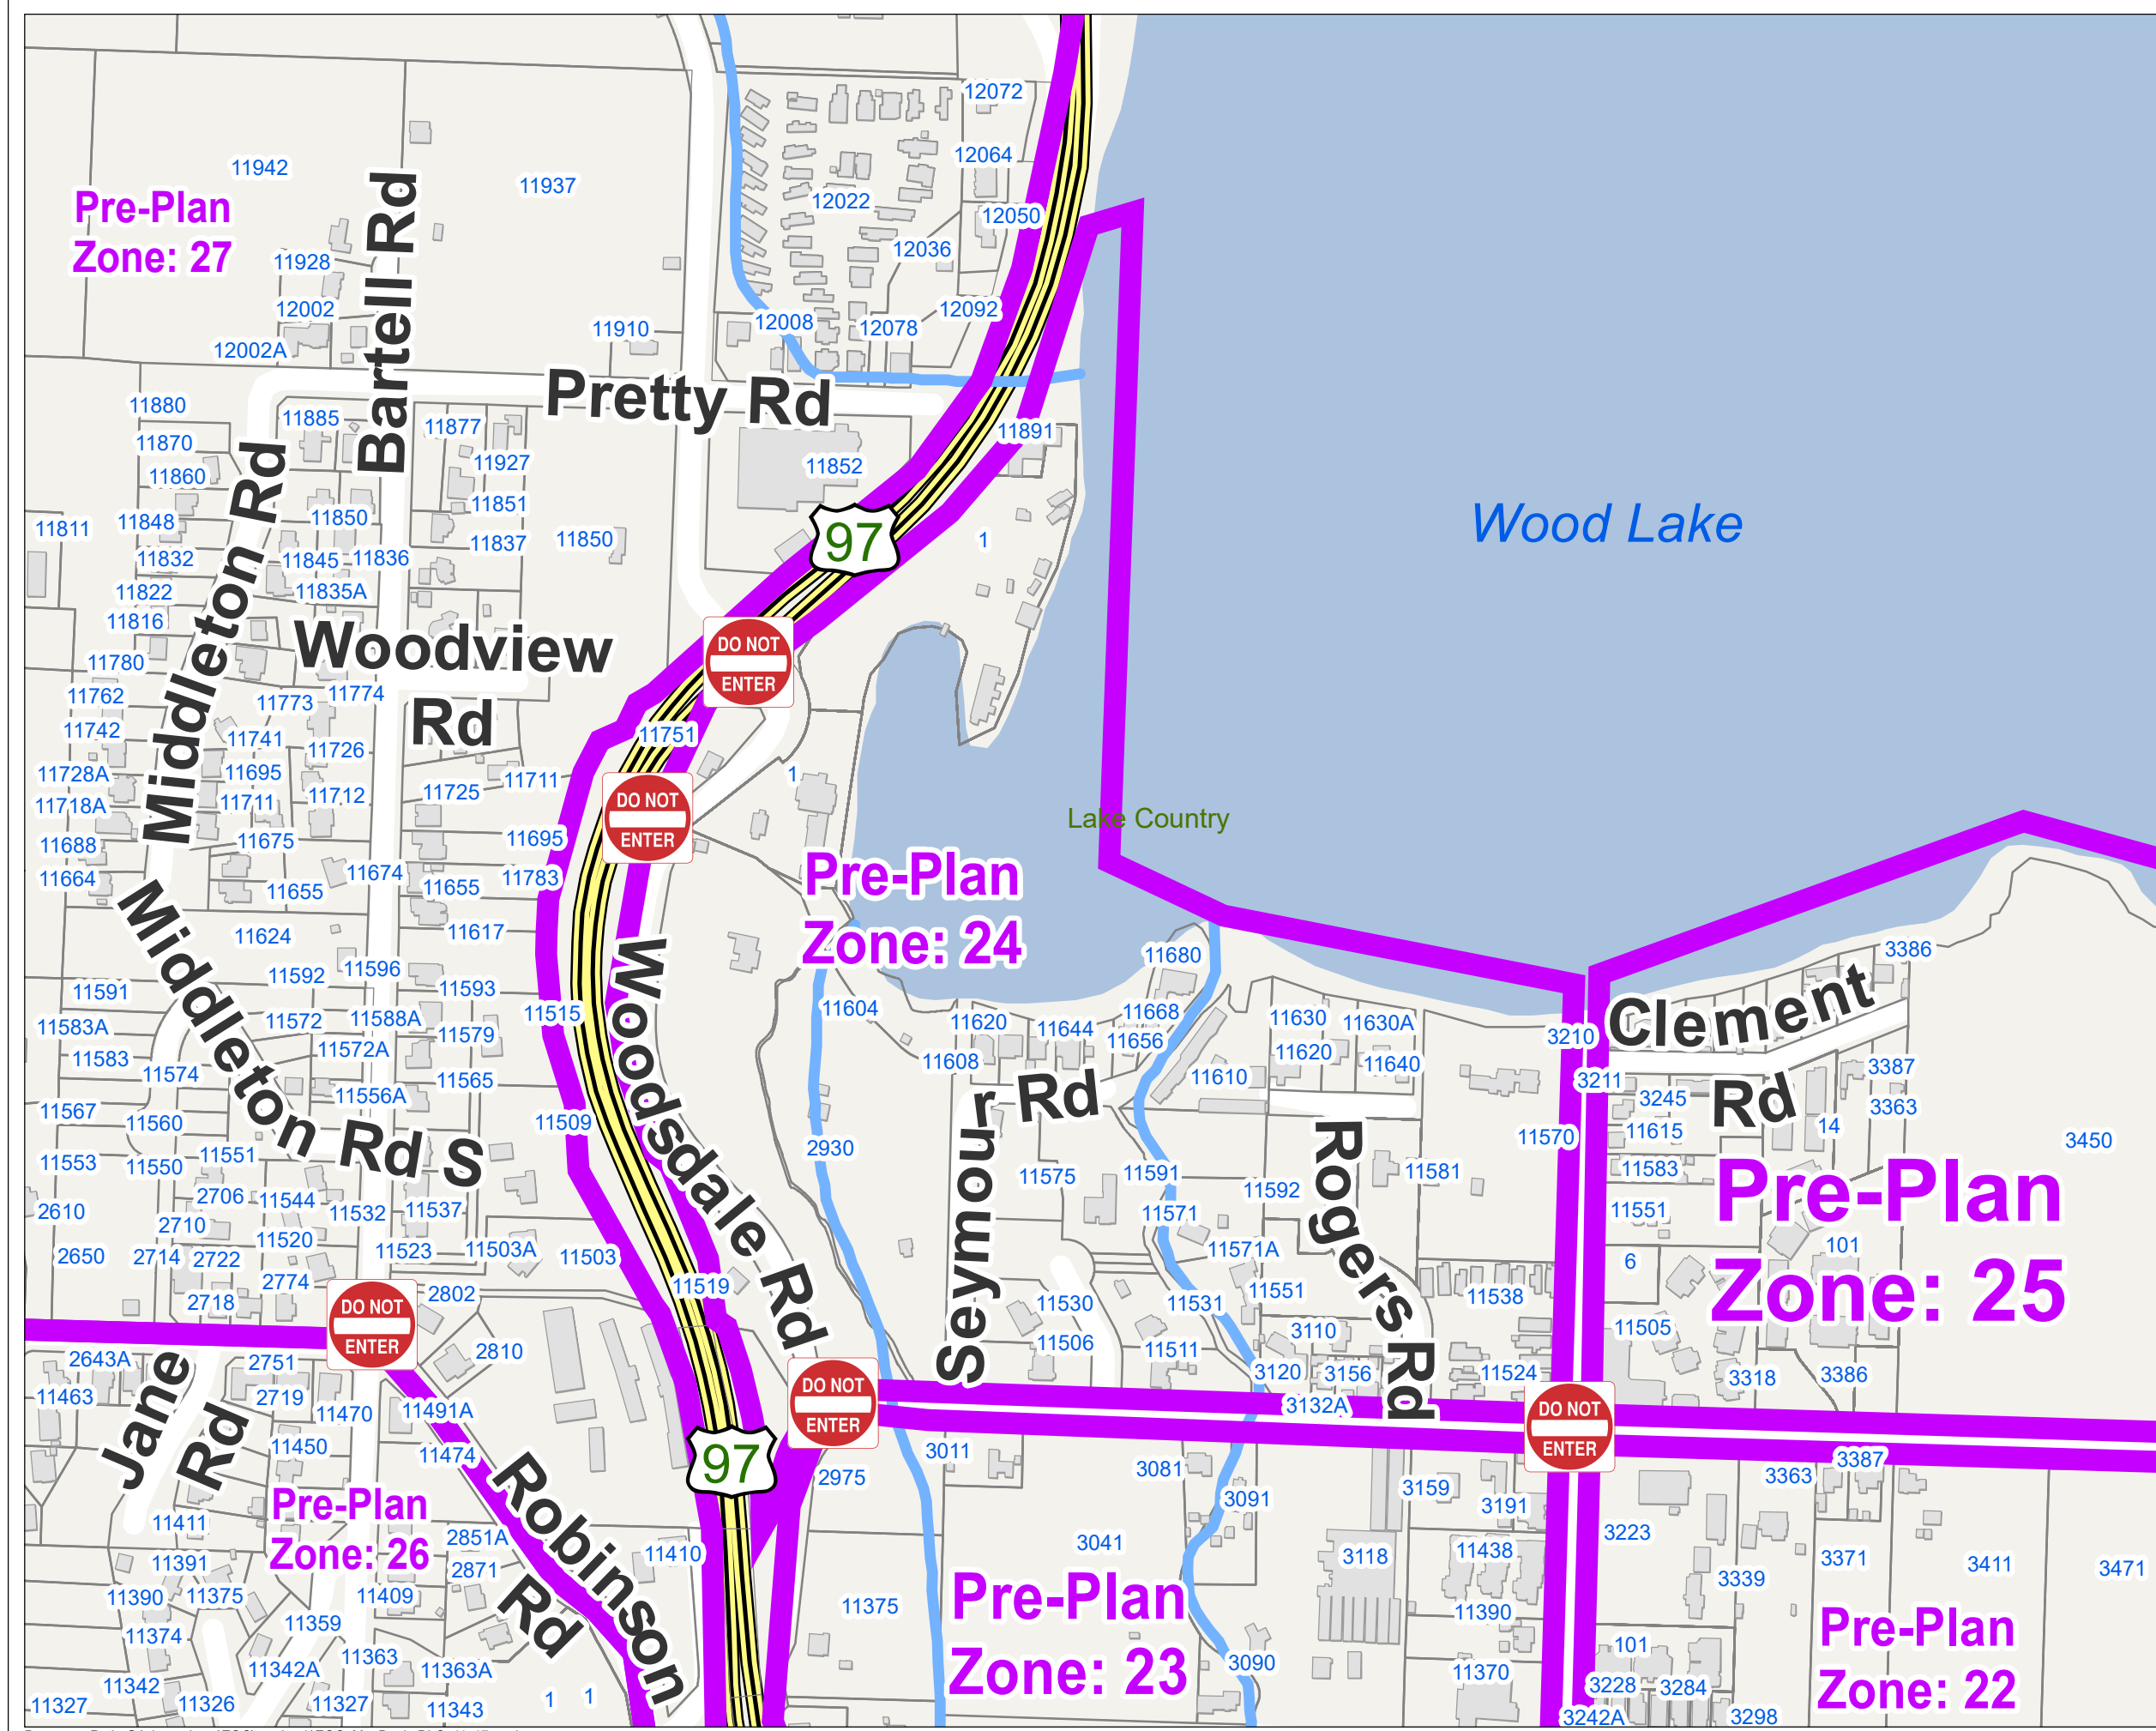

www.cordemergency.ca

- Administrative Boundary
- Regional Parks
- Lakes
- Parcels
- Emergency Egress Route
- Traffic Control
- Pre-Plan Evac Zones

APRIL 2021

MAP

24

Central Okanagan - EOC
Pre-Planning Map Book for
Evacuation Alerts and Orders