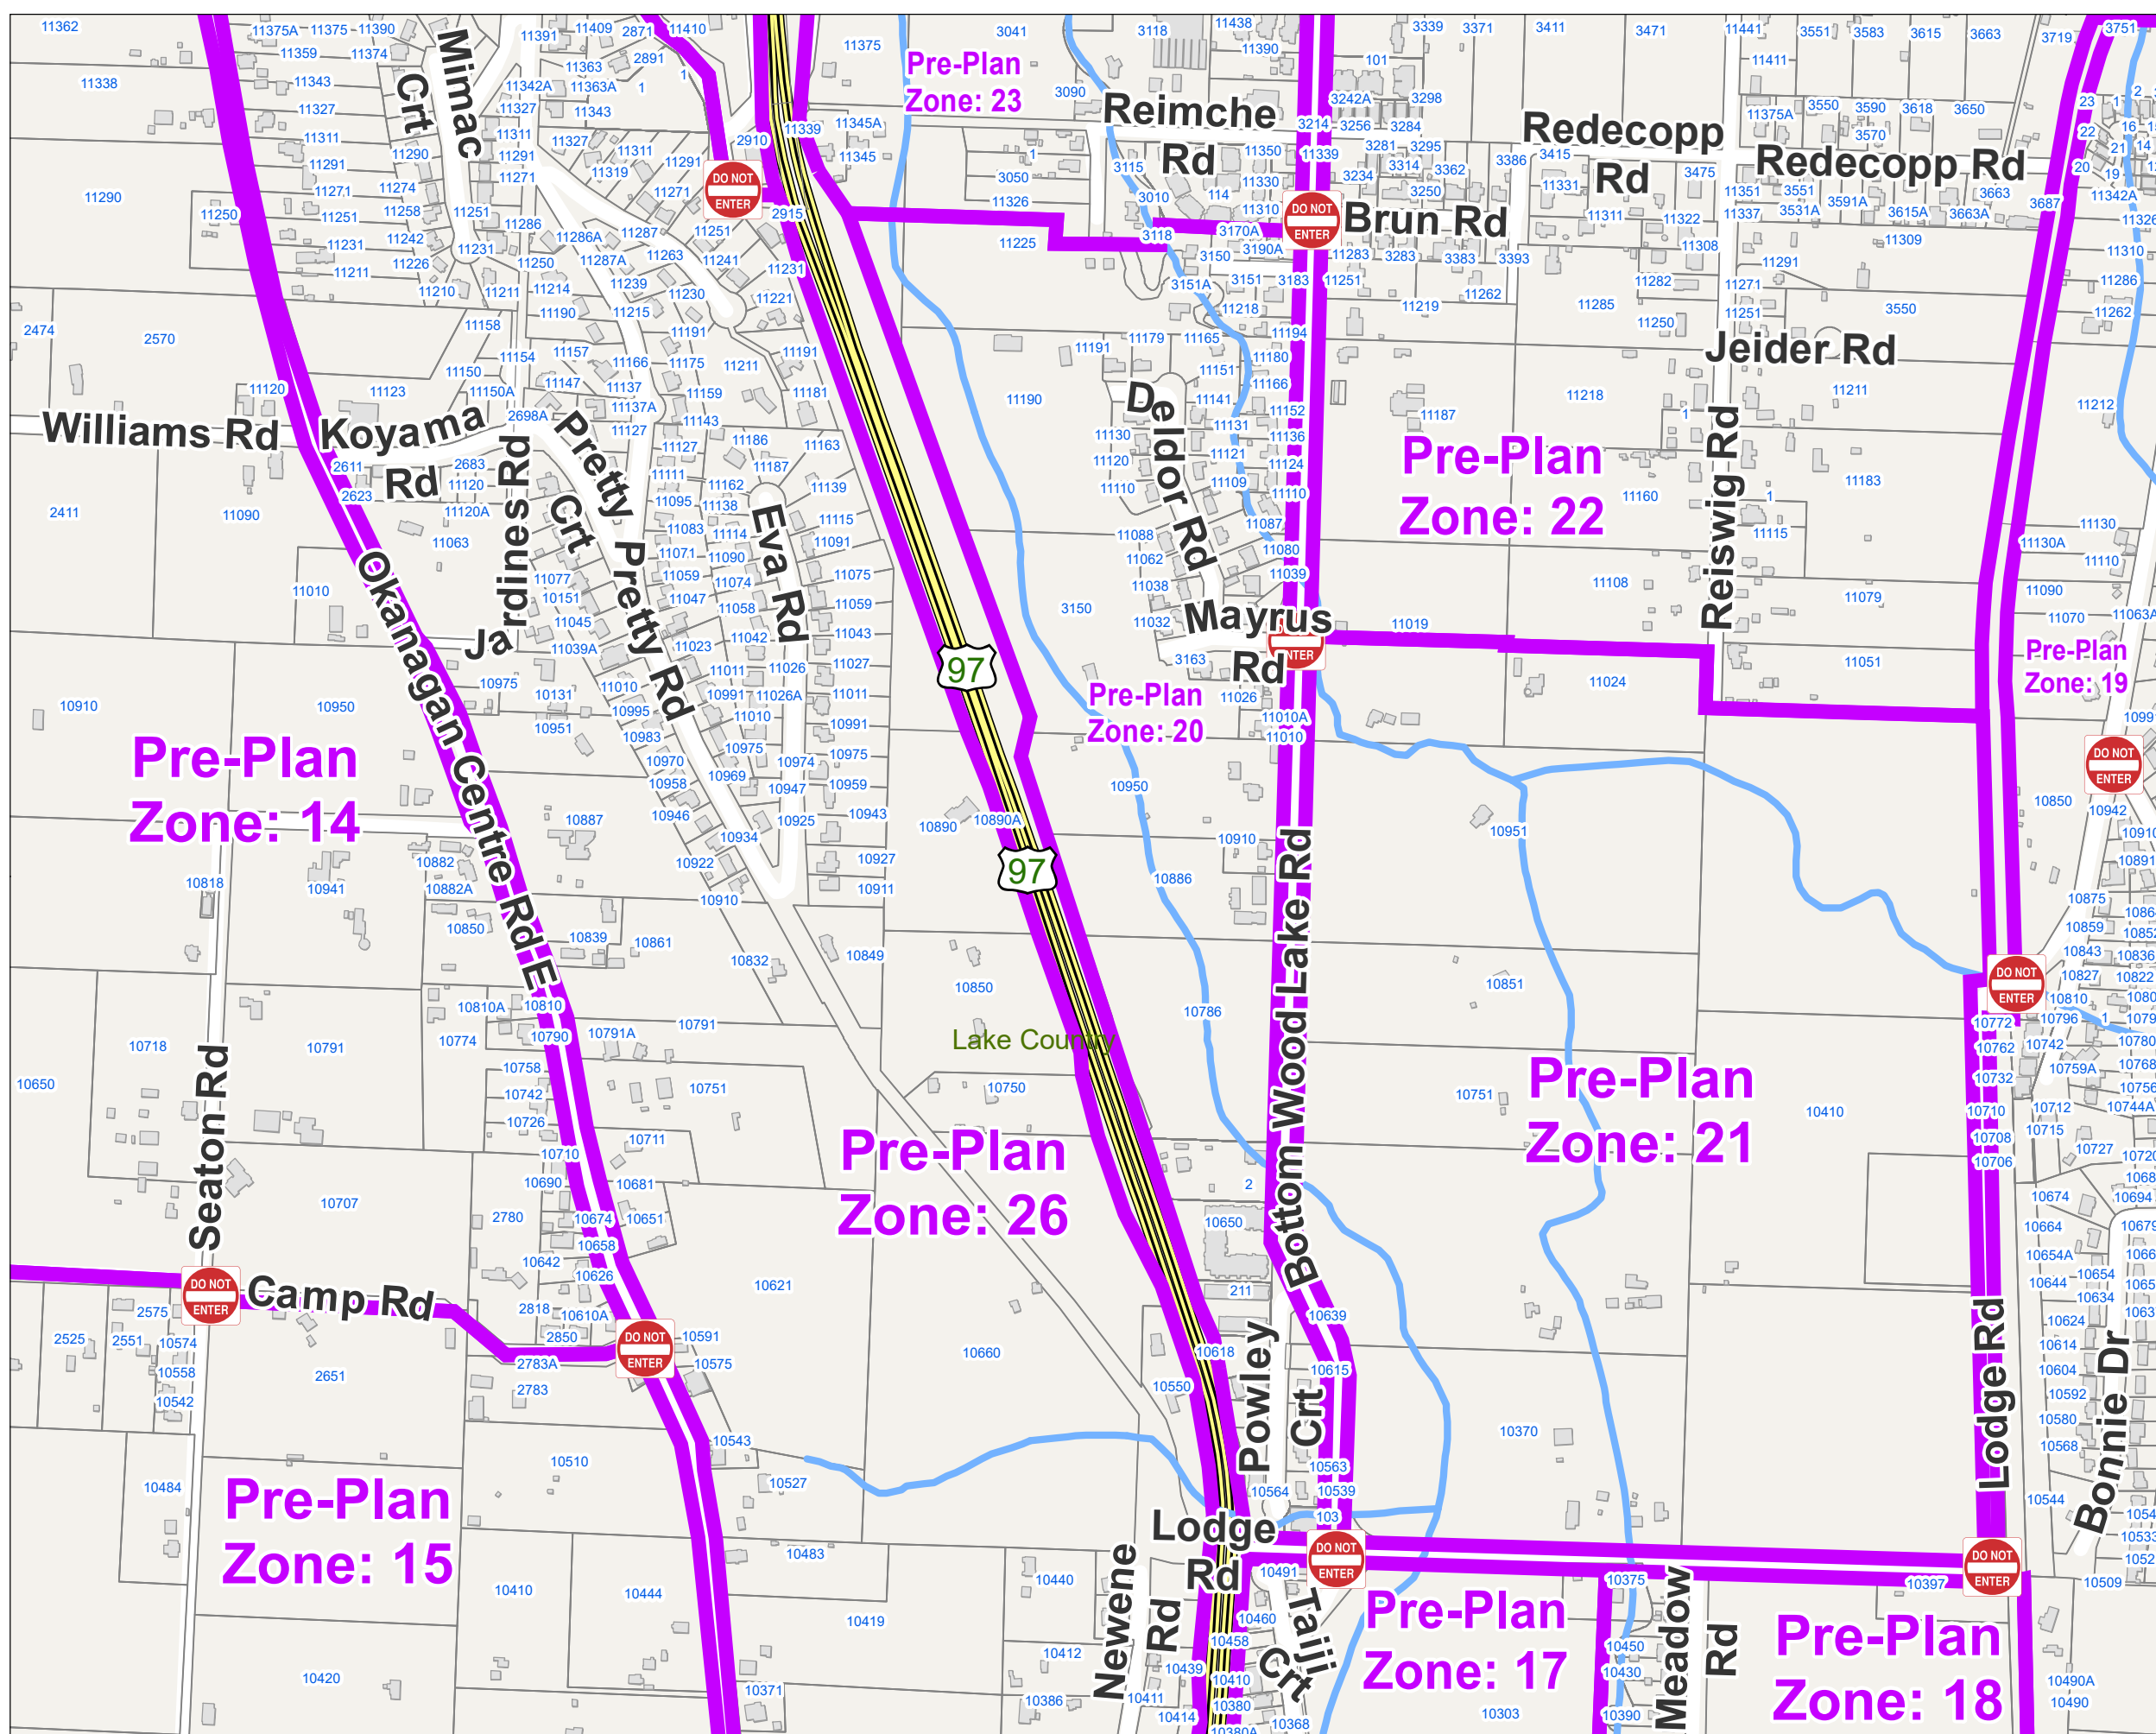

www.cordemergency.ca

- Administrative Boundary
- Regional Parks
- Lakes
- Parcels
- Emergency Egress Route
- Traffic Control
- Pre-Plan Evac Zones

APRIL 2021

MAP

20

Central Okanagan - EOC
Pre-Planning Map Book for
Evacuation Alerts and Orders