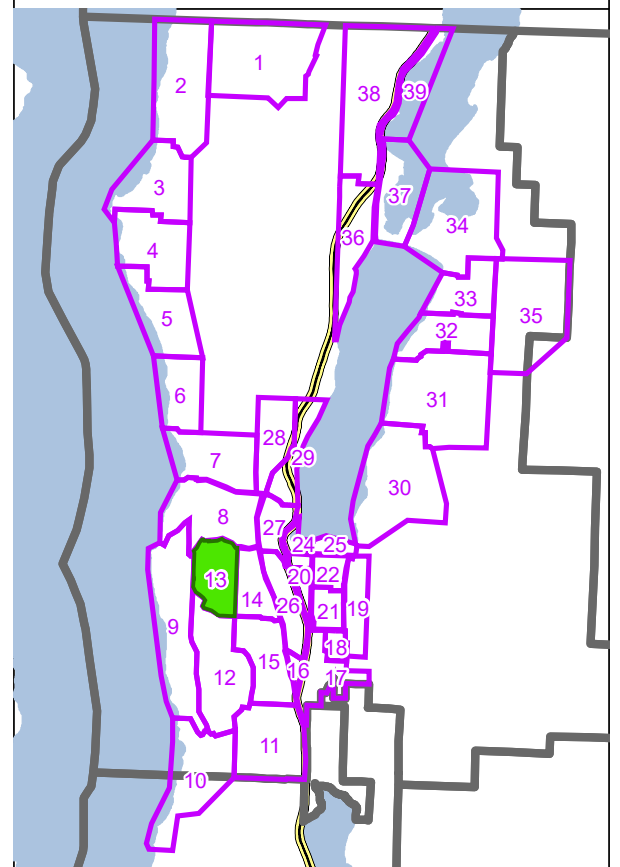

APRIL 2021

MAP

11

Central Okanagan - EOC Pre-Planning Map Book for Evacuation Alerts and Orders

www.cordemergency.ca

- Administrative Boundary
- Regional Parks
- Lakes
- Parcels
- Emergency Egress Route
- Traffic Control
- Pre-Plan Evac Zones

APRIL 2021

MAP

12

Central Okanagan - EOC Pre-Planning Map Book for Evacuation Alerts and Orders

www.cordemergency.ca

- Administrative Boundary
- Regional Parks
- Lakes
- Parcels
- Emergency Egress Route
- Traffic Control
- Pre-Plan Evac Zones

APRIL 2021

MAP
13

Central Okanagan - EOC
Pre-Planning Map Book for
Evacuation Alerts and Orders

www.cordemergency.ca

- Administrative Boundary
- Regional Parks
- Lakes
- Parcels
- Emergency Egress Route
- Traffic Control
- Pre-Plan Evac Zones