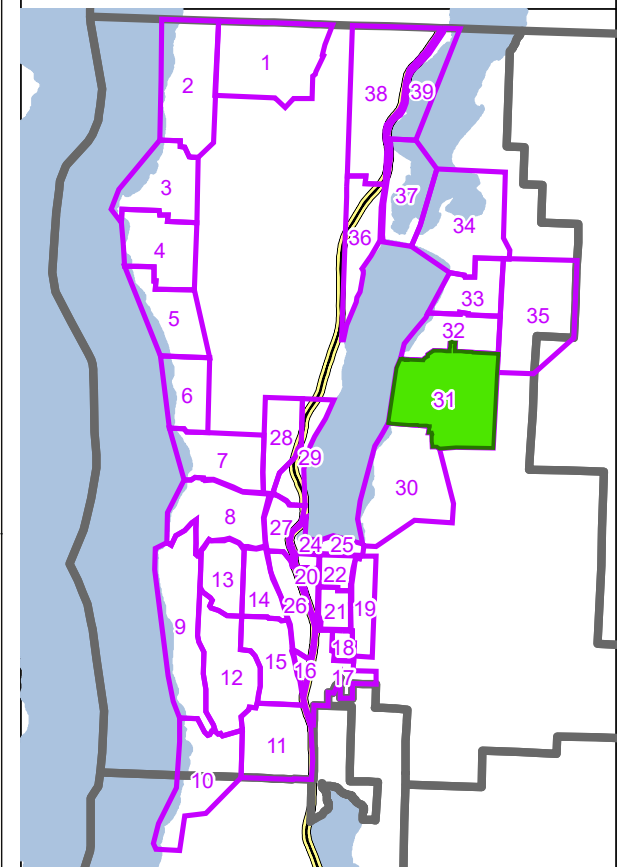

Central Okanagan - EOC Pre-Planning Map Book for Evacuation Alerts and Orders

www.cordemergency.ca

- Administrative Boundary
- Regional Parks
- Lakes
- Parcels
- Emergency Egress Route
- Traffic Control
- Pre-Plan Evac Zones