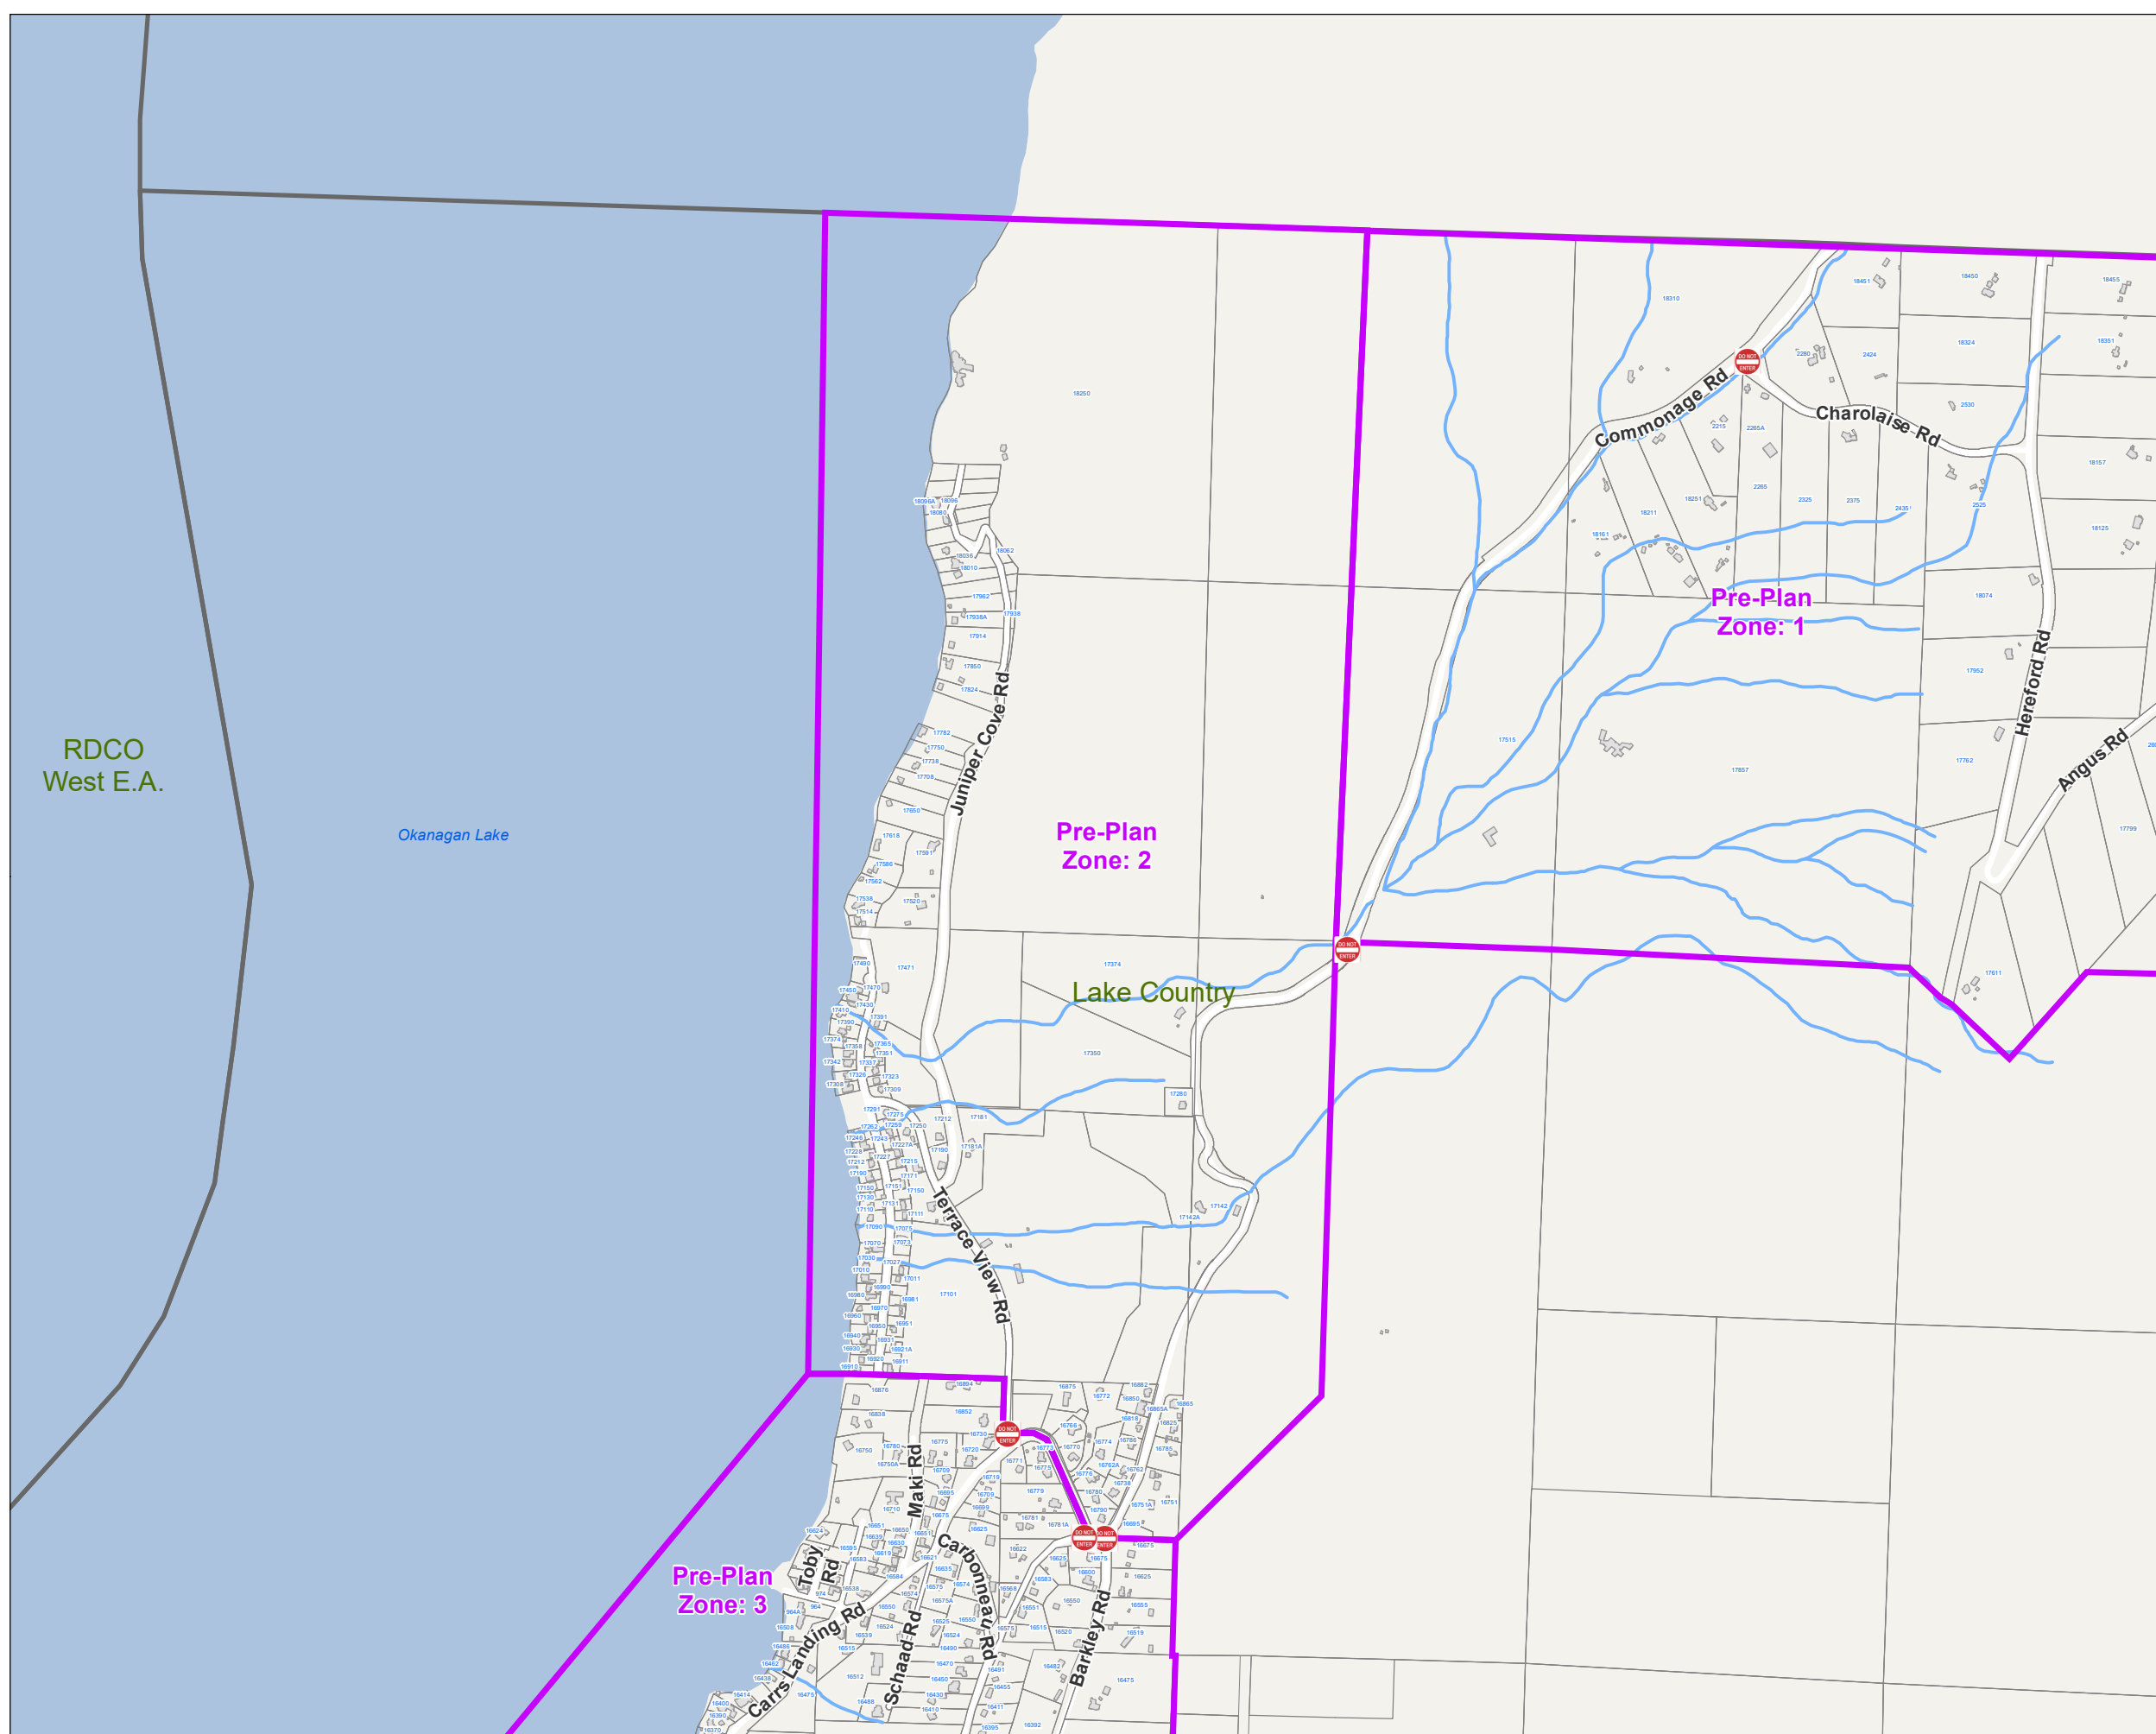

Central Okanagan - EOC Pre-Planning Map Book for Evacuation Alerts and Orders

www.cordemergency.ca

- Administrative Boundary
- Regional Parks
- Lakes
- Parcels
- Emergency Egress Route
- Traffic Control
- Pre-Plan Evac Zones

MAP
1

Central Okanagan - EOC Pre-Planning Map Book for Evacuation Alerts and Orders

www.cordemergency.ca

- Administrative Boundary
- Regional Parks
- Lakes
- Parcels
- Emergency Egress Route
- Traffic Control
- Pre-Plan Evac Zones

APRIL 2021

MAP

2

RDCO
West E.A.

Okanagan Lake

Pre-Plan
Zone: 2

Lake Country

Pre-Plan
Zone: 1