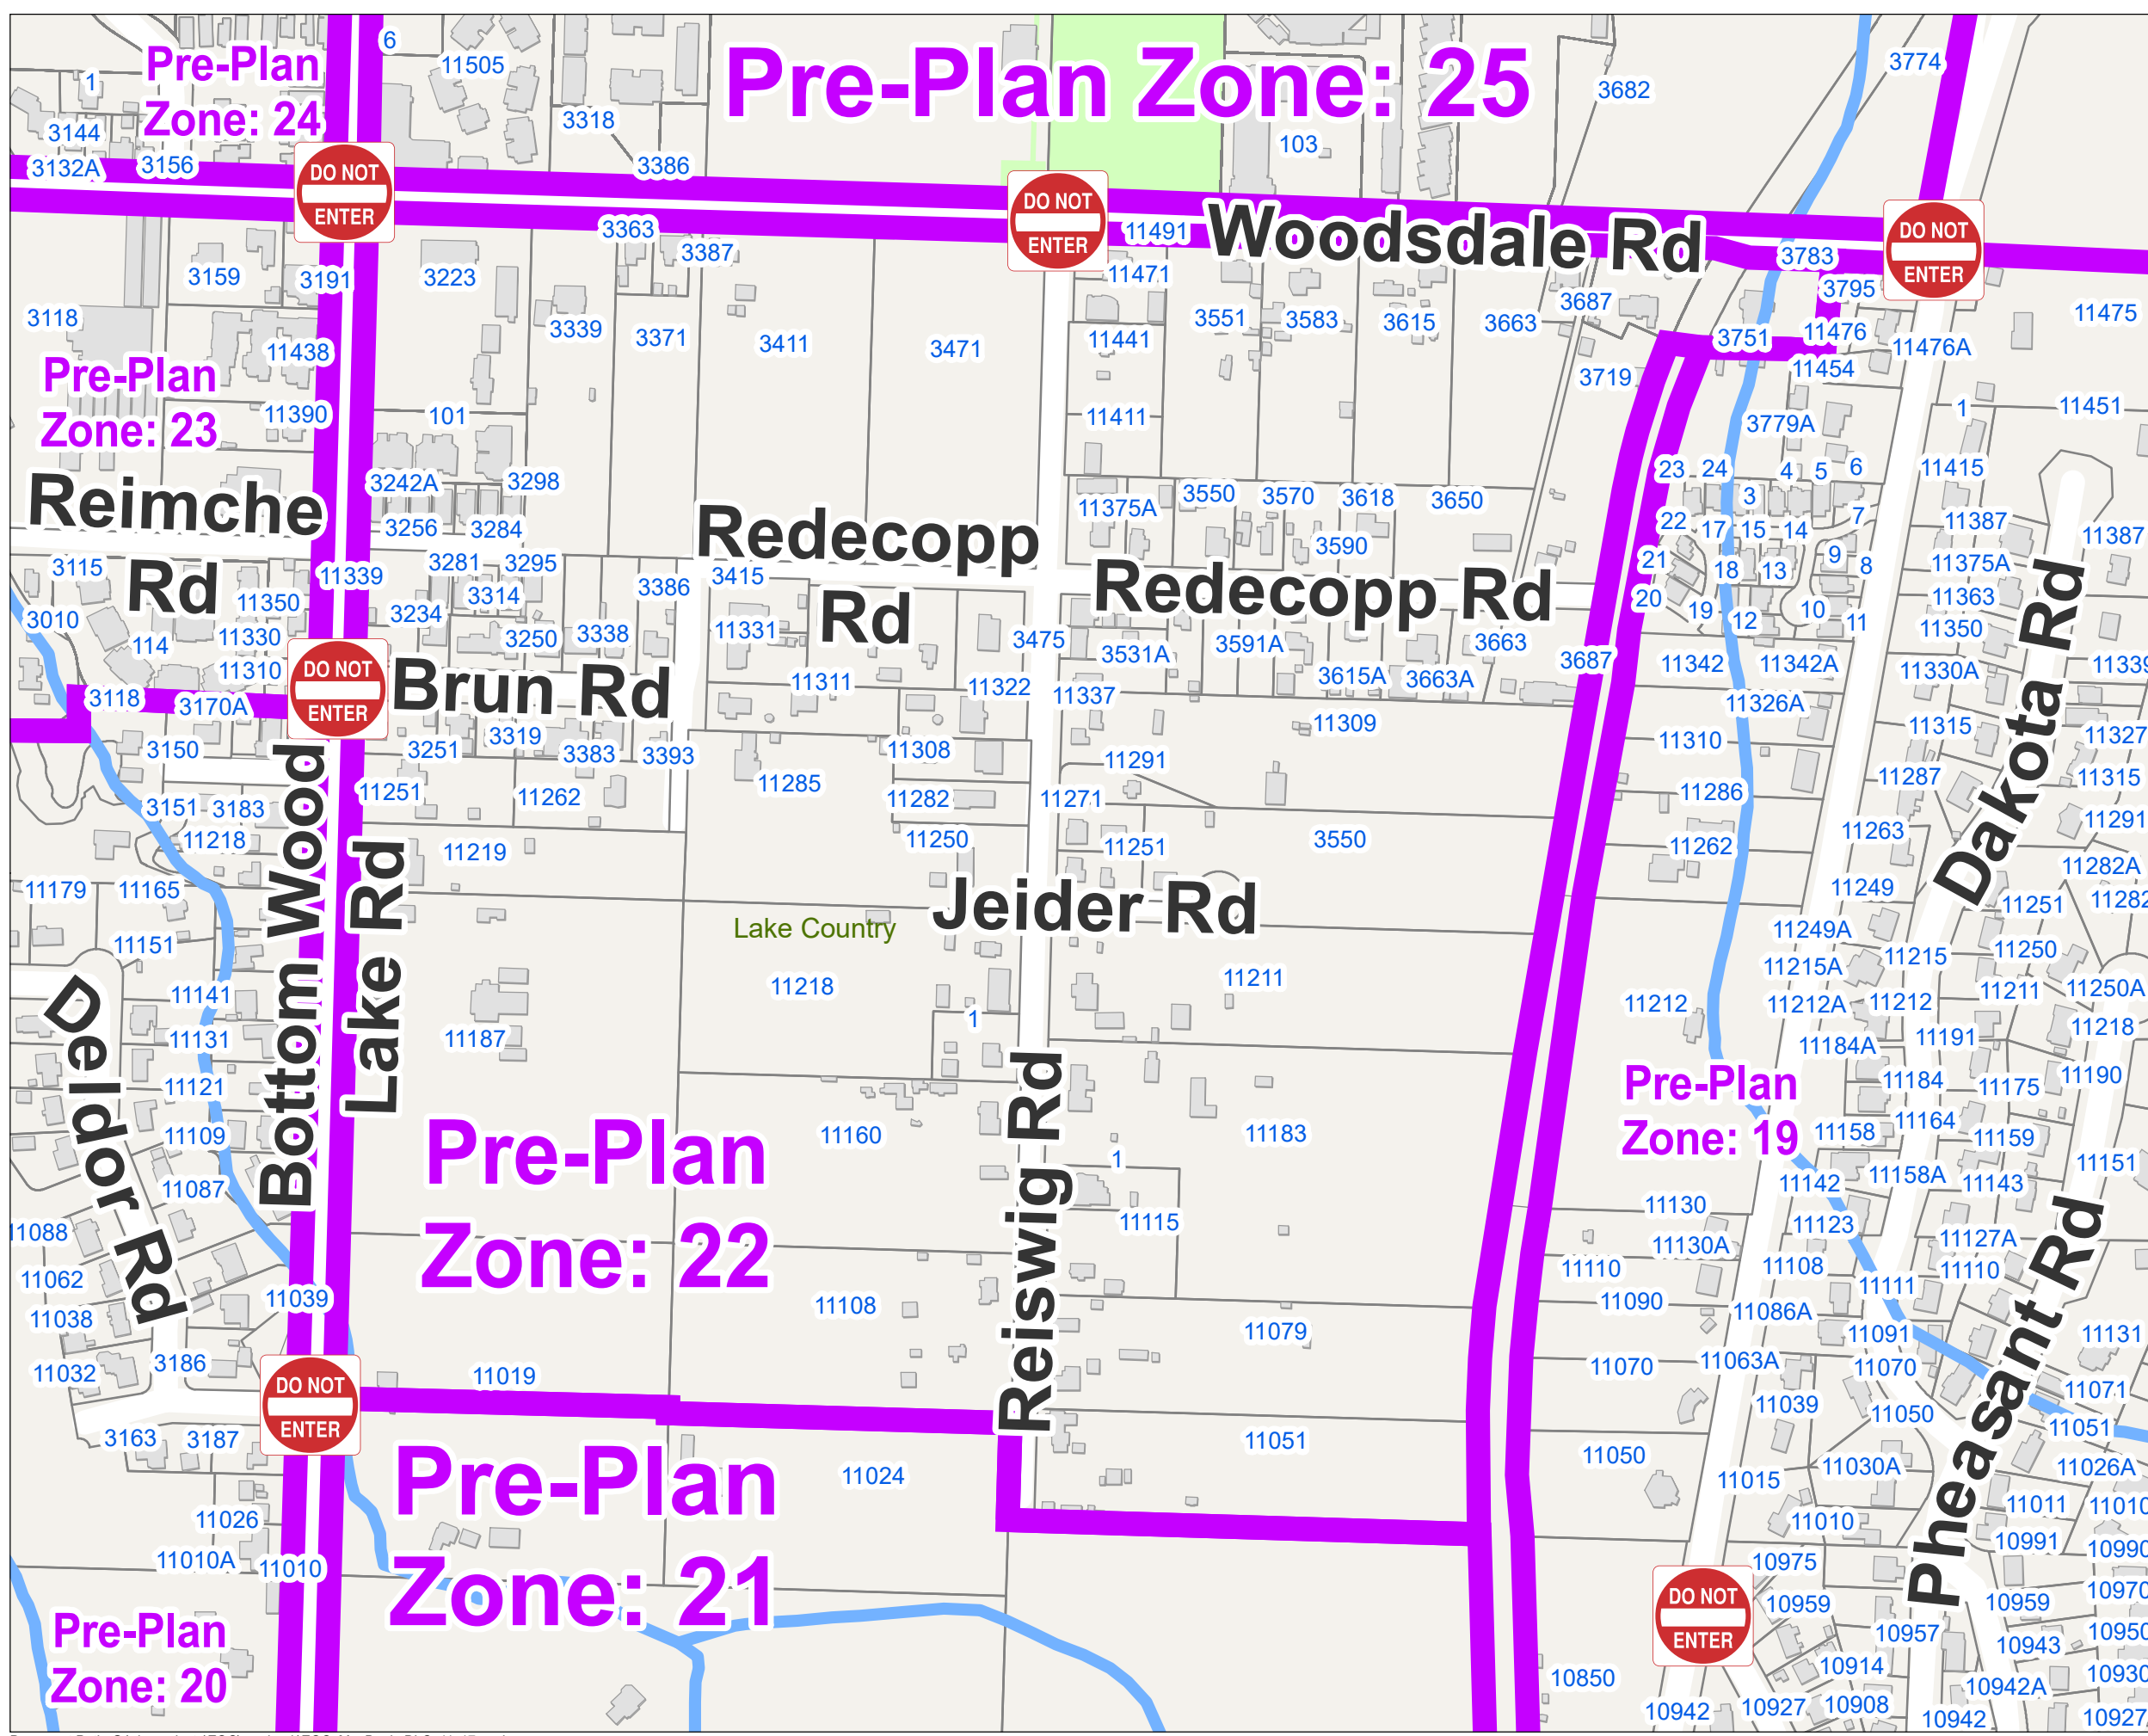

www.cordemergency.ca

- Administrative Boundary
- Regional Parks
- Lakes
- Parcels
- Emergency Egress Route
- Traffic Control
- Pre-Plan Evac Zones

APRIL 2021

MAP

21

Pre-Plan Zone: 25

Central Okanagan - EOC Pre-Planning Map Book for Evacuation Alerts and Orders