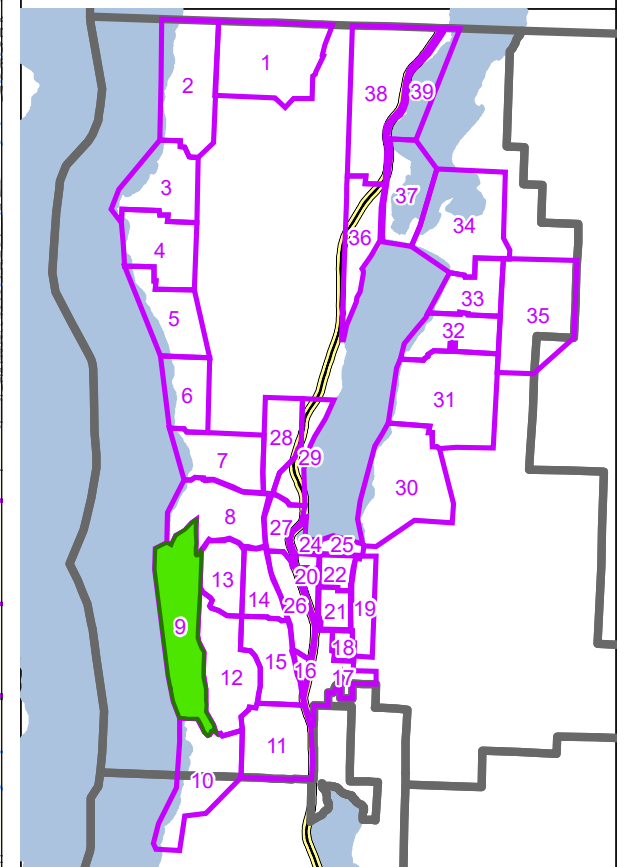

www.cordemergency.ca

- Administrative Boundary
- Regional Parks
- Lakes
- Parcels
- Emergency Egress Route
- Traffic Control
- Pre-Plan Evac Zones

APRIL 2021

MAP

7

Central Okanagan - EOC Pre-Planning Map Book for Evacuation Alerts and Orders

www.cordemergency.ca

- Administrative Boundary
- Regional Parks
- Lakes
- Parcels
- Emergency Egress Route
- Traffic Control
- Pre-Plan Evac Zones

APRIL 2021

MAP
8

Central Okanagan - EOC Pre-Planning Map Book for Evacuation Alerts and Orders

www.cordemergency.ca

- Administrative Boundary
- Emergency Egress Route
- Regional Parks
- Lakes
- Parcels
- Traffic Control
- Pre-Plan Evac Zones

APRIL 2021

MAP

9

RDCO
West
E.A.

Lake Country

Okanagan Lake