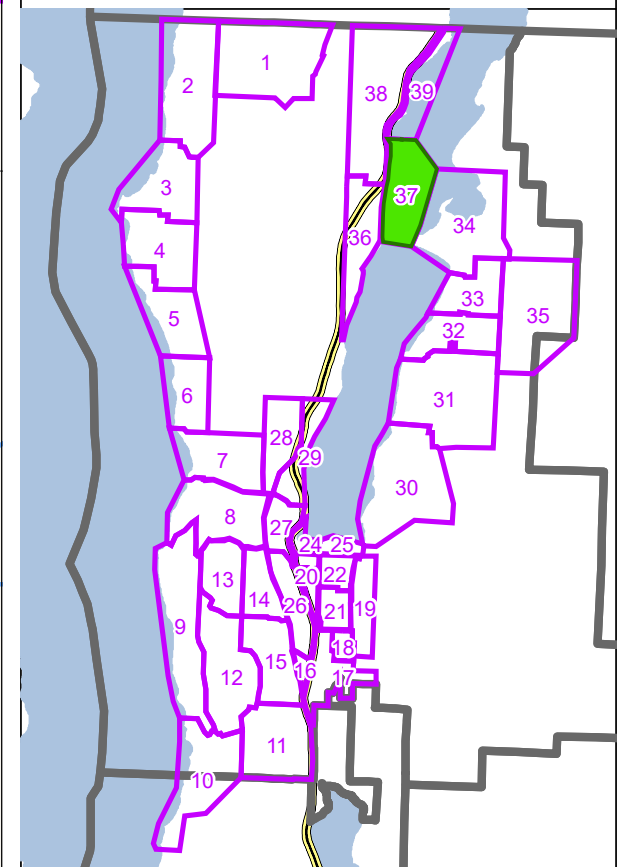

Central Okanagan - EOC
Pre-Planning Map Book for
Evacuation Alerts and Orders

www.cordemergency.ca

- Administrative Boundary
- Regional Parks
- Lakes
- Parcels
- Emergency Egress Route
- Traffic Control
- Pre-Plan Evac Zones