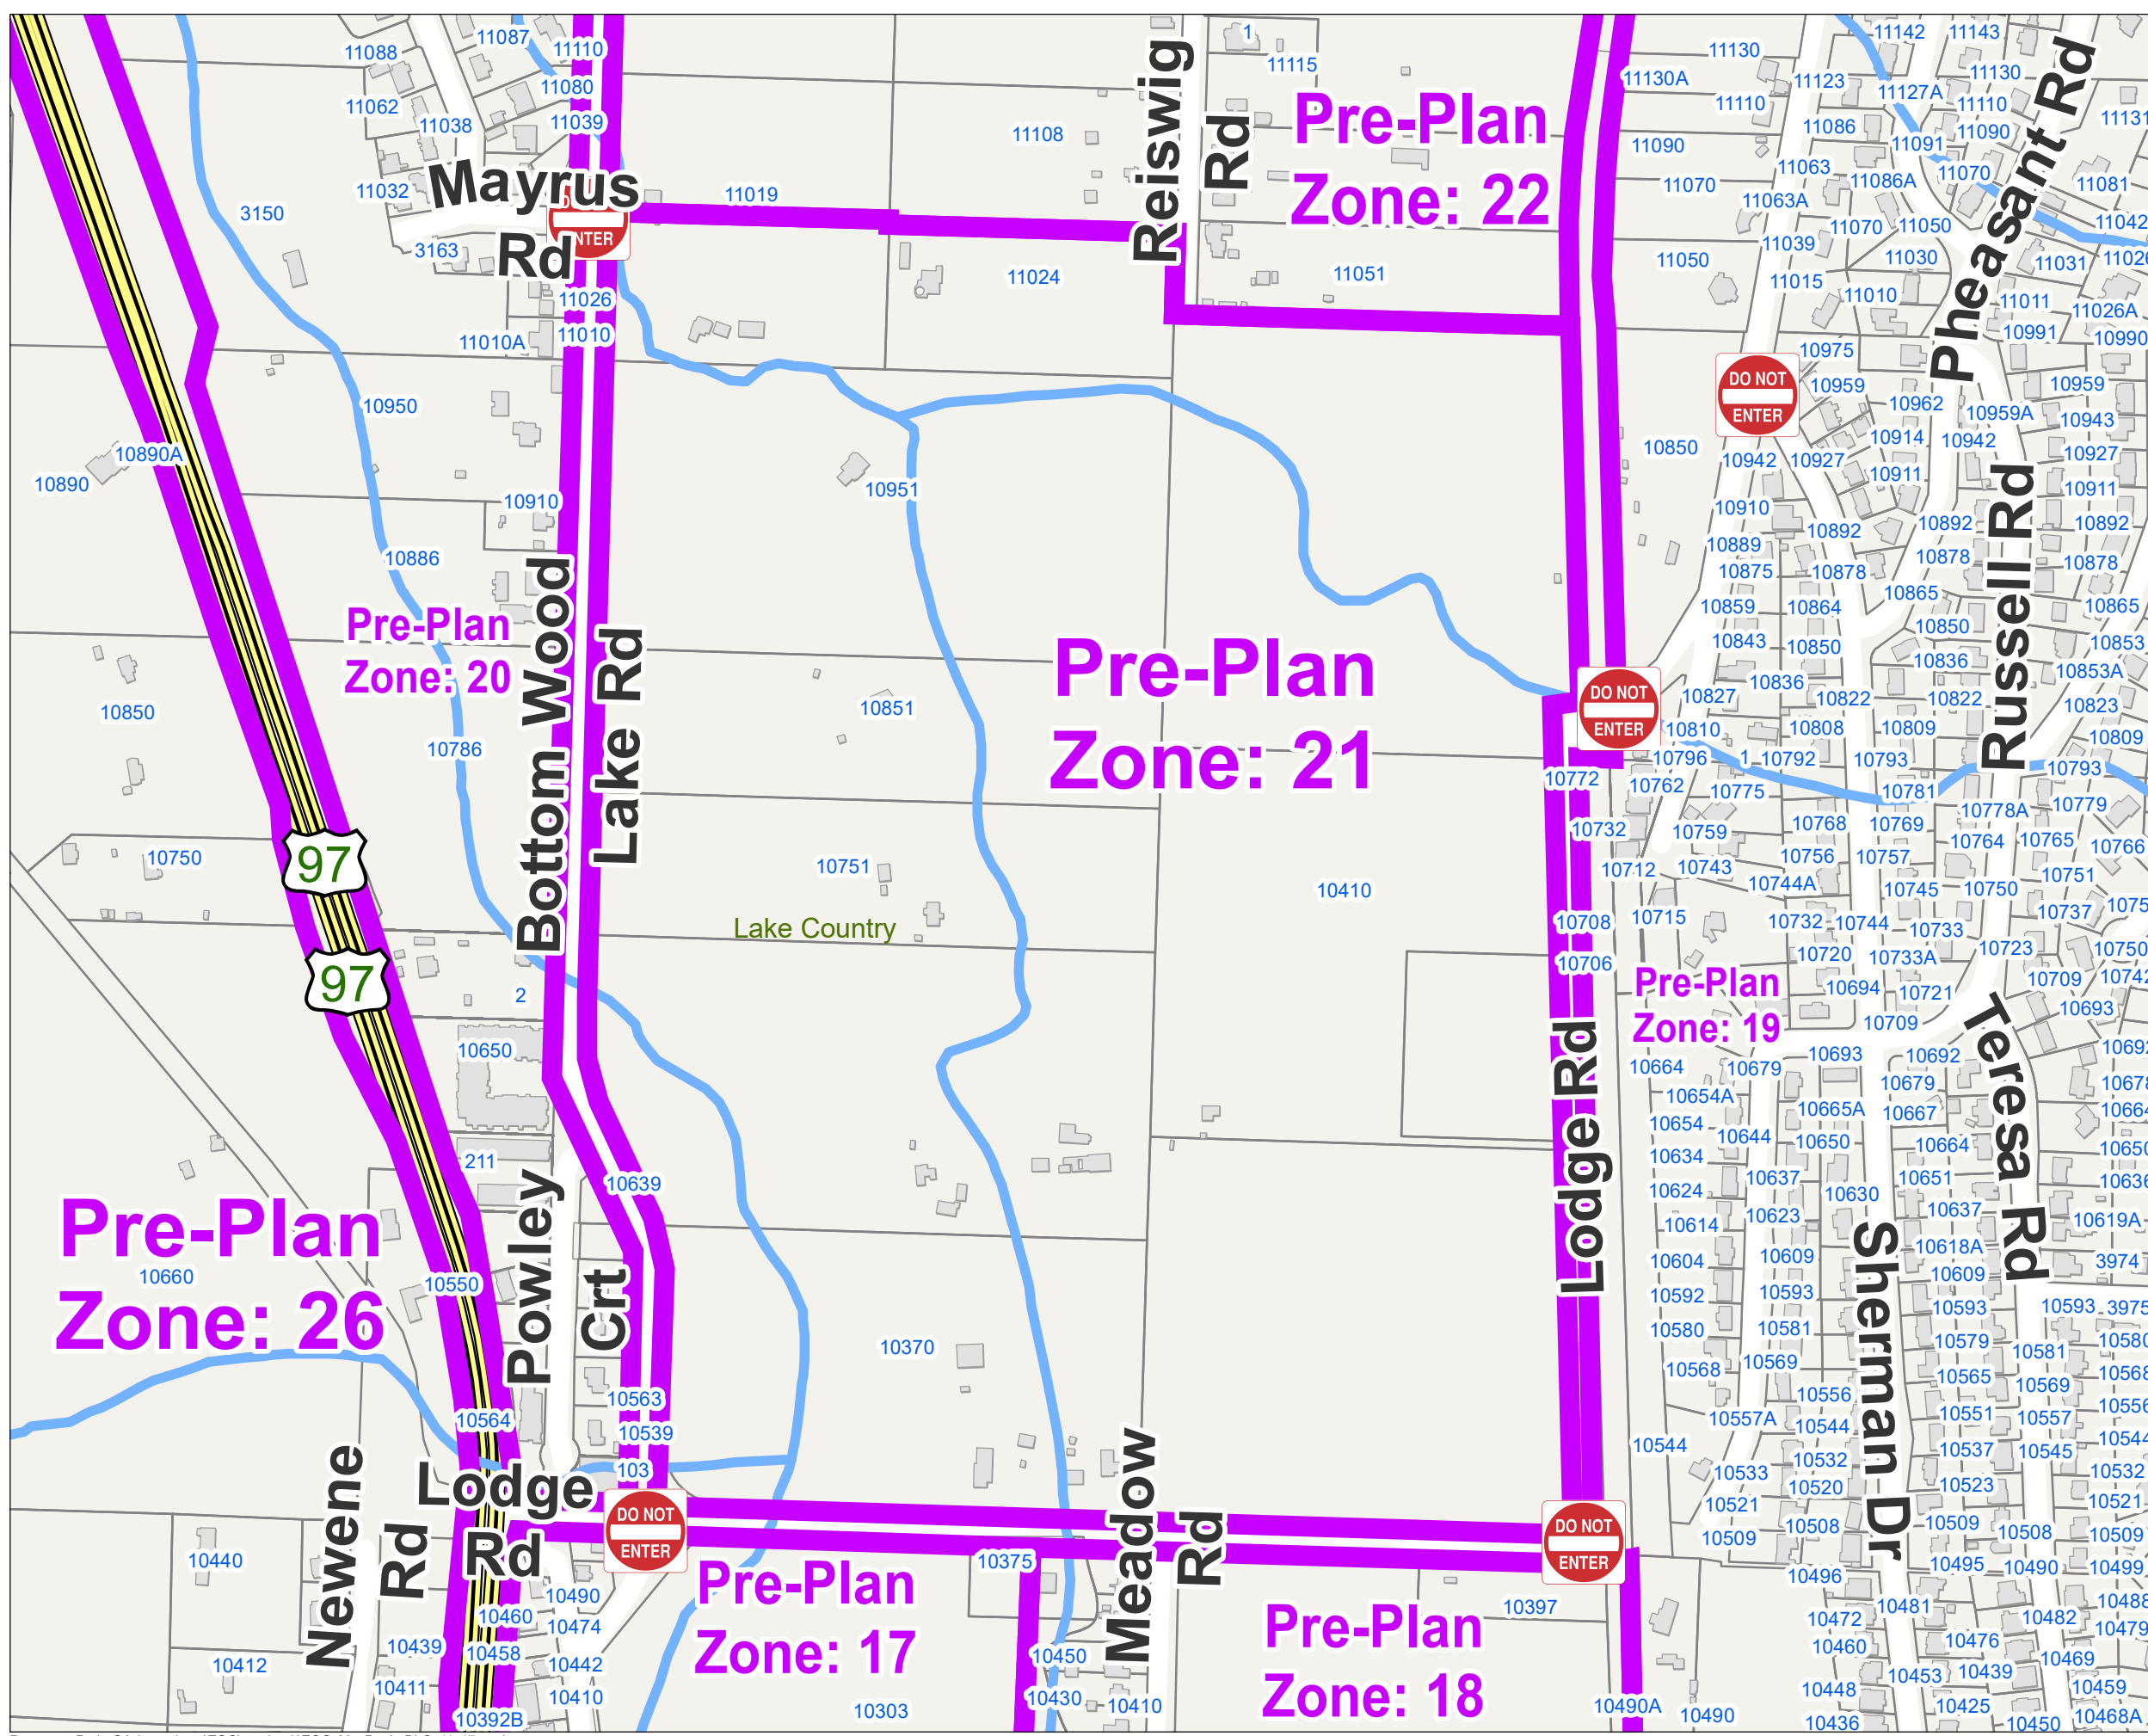

www.cordemergency.ca

- Administrative Boundary
- Regional Parks
- Lakes
- Parcels
- Emergency Egress Route
- Traffic Control
- Pre-Plan Evac Zones

APRIL 2021

MAP

21

Pre-Plan Zone: 25

Central Okanagan - EOC Pre-Planning Map Book for Evacuation Alerts and Orders