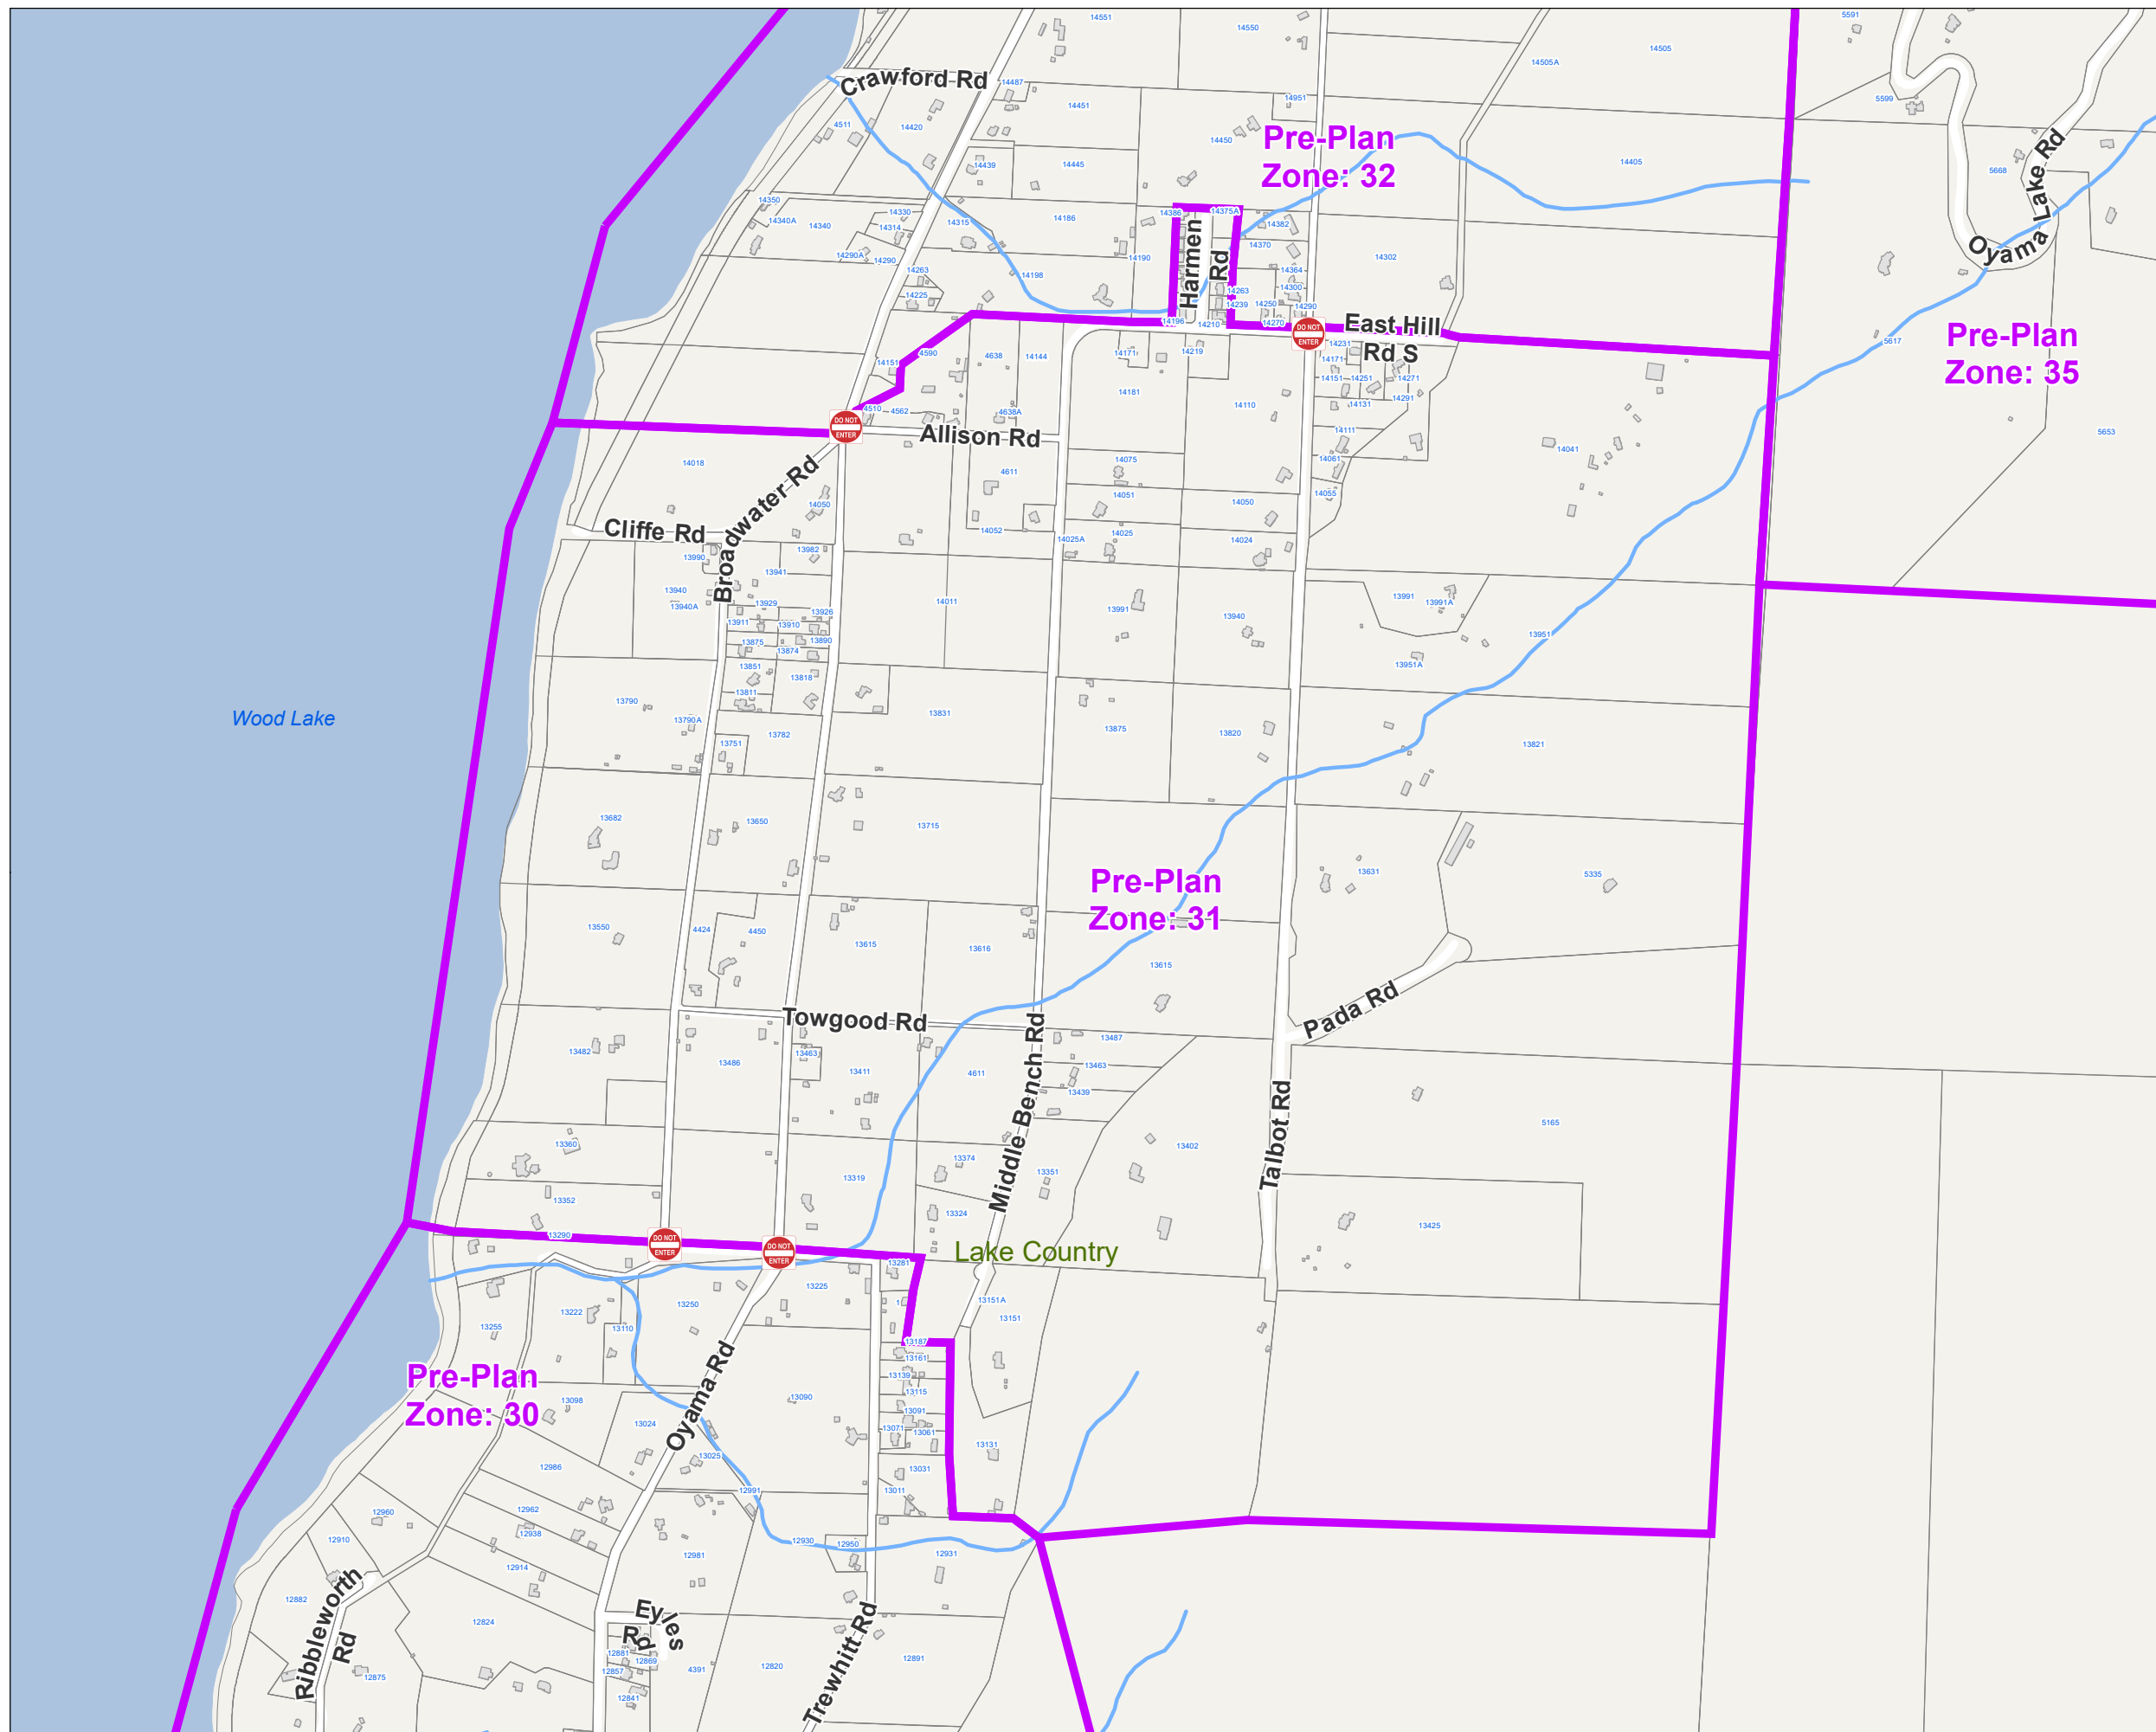

www.cordemergency.ca

- Administrative Boundary
- Regional Parks
- Lakes
- Parcels
- Emergency Egress Route
- Traffic Control
- Pre-Plan Evac Zones

APRIL 2021

MAP

31

Central Okanagan - EOC
Pre-Planning Map Book for
Evacuation Alerts and Orders