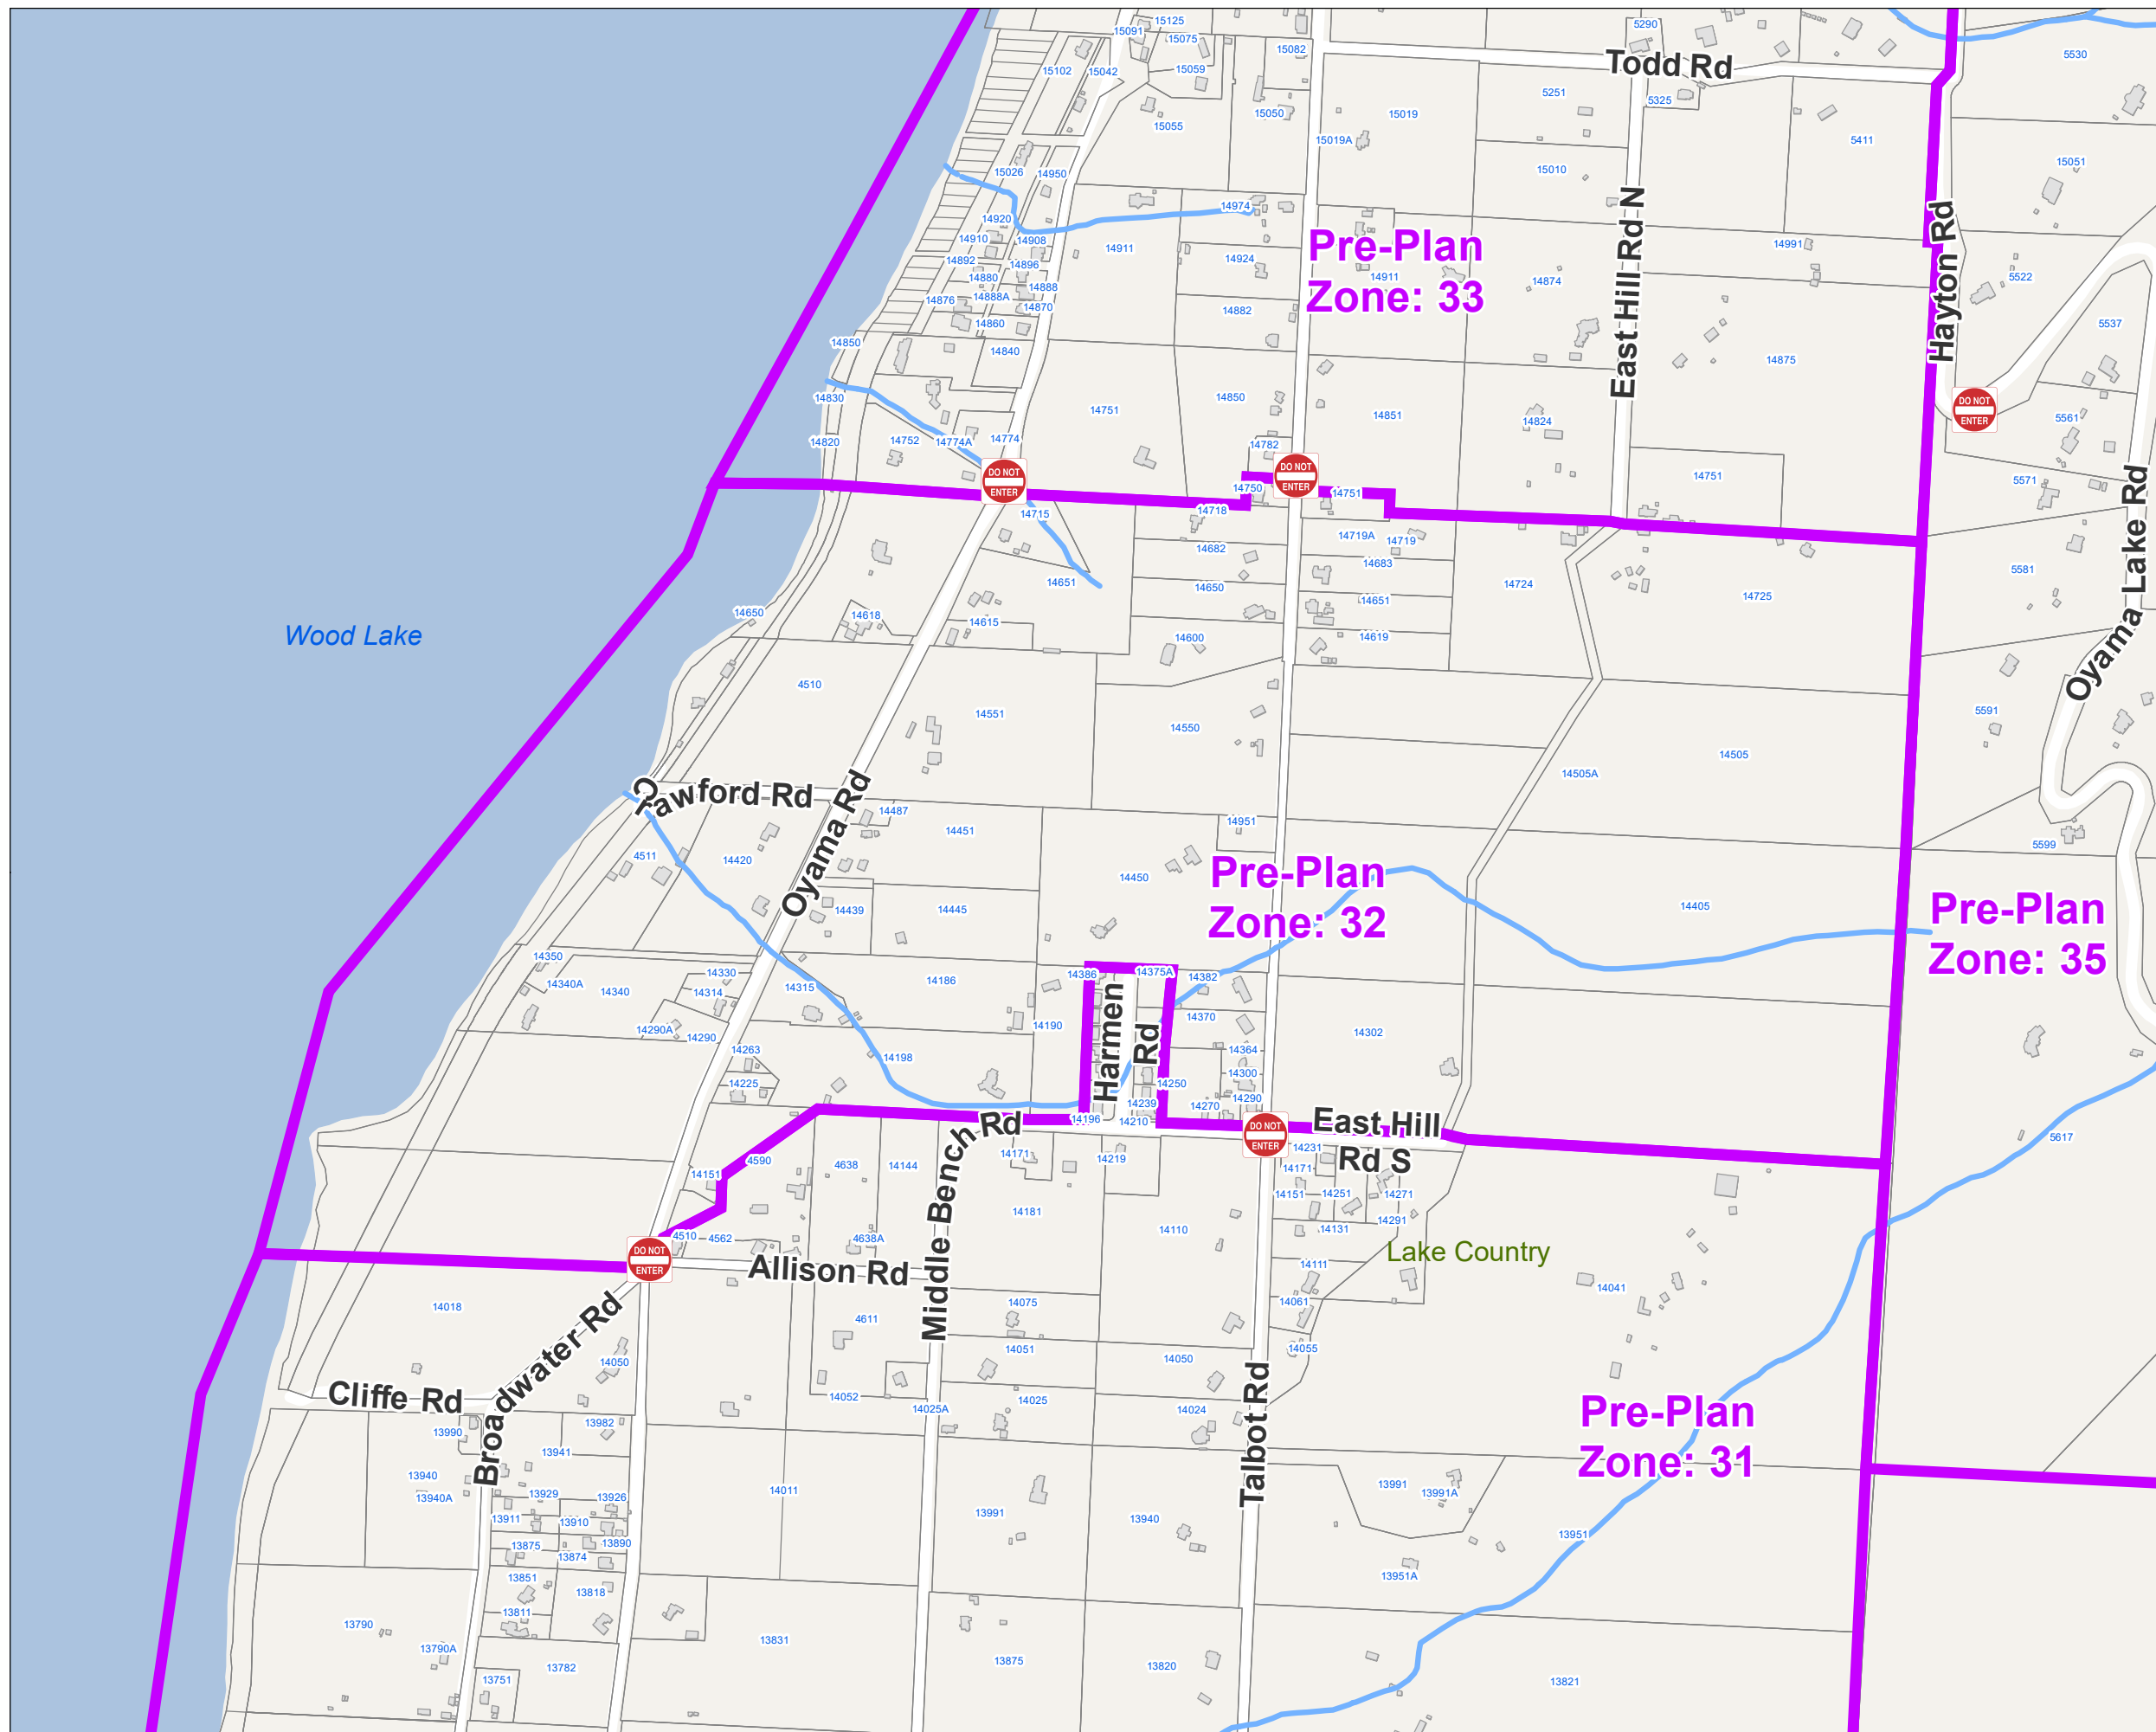

www.cordemergency.ca

- Administrative Boundary
- Regional Parks
- Lakes
- Parcels
- Emergency Egress Route
- Traffic Control
- Pre-Plan Evac Zones

APRIL 2021

MAP

32

Central Okanagan - EOC
Pre-Planning Map Book for
Evacuation Alerts and Orders