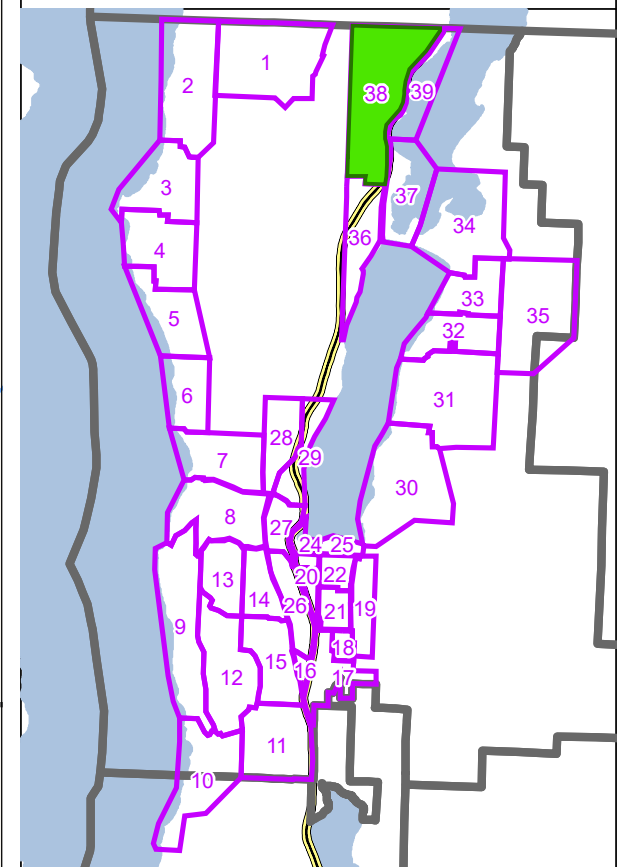

Central Okanagan - EOC
Pre-Planning Map Book for
Evacuation Alerts and Orders

www.cordemergency.ca

- Administrative Boundary
- Regional Parks
- Lakes
- Parcels
- Emergency Egress Route
- Traffic Control
- Pre-Plan Evac Zones