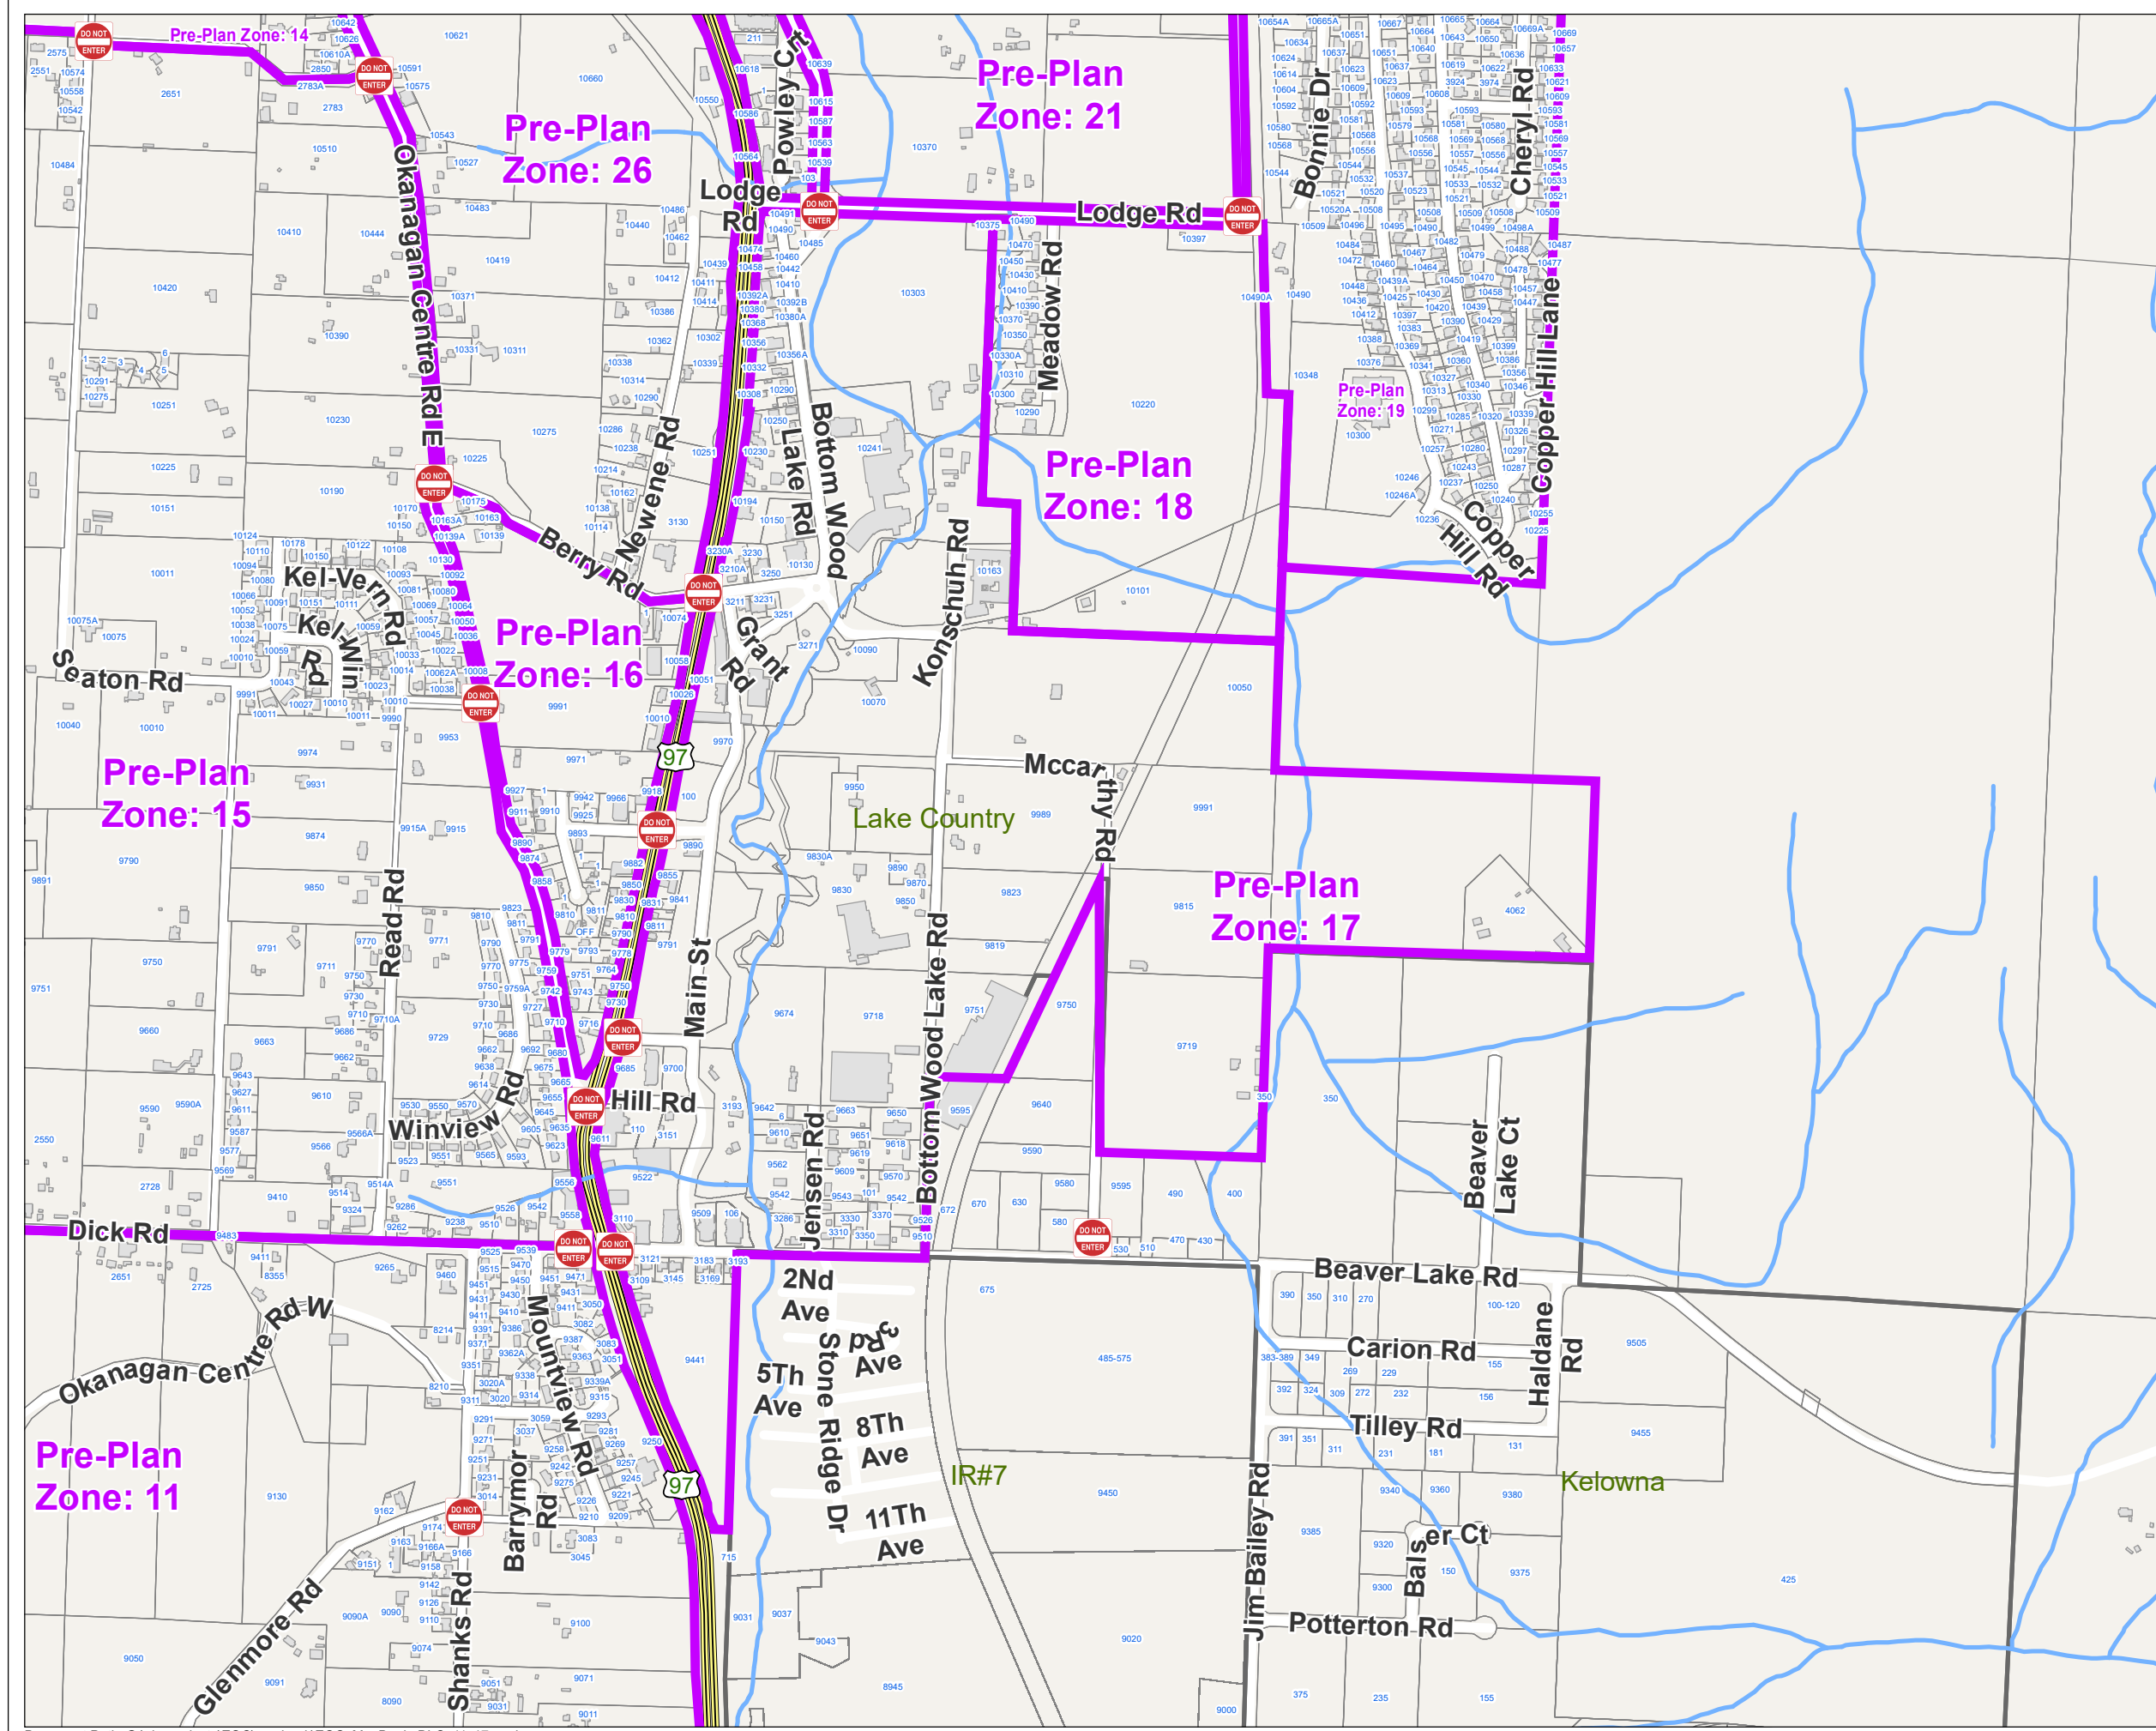

www.cordemergency.ca

- Administrative Boundary
- Regional Parks
- Lakes
- Parcels
- Emergency Egress Route
- Traffic Control
- Pre-Plan Evac Zones

APRIL 2021

MAP

17

Central Okanagan - EOC
Pre-Planning Map Book for
Evacuation Alerts and Orders