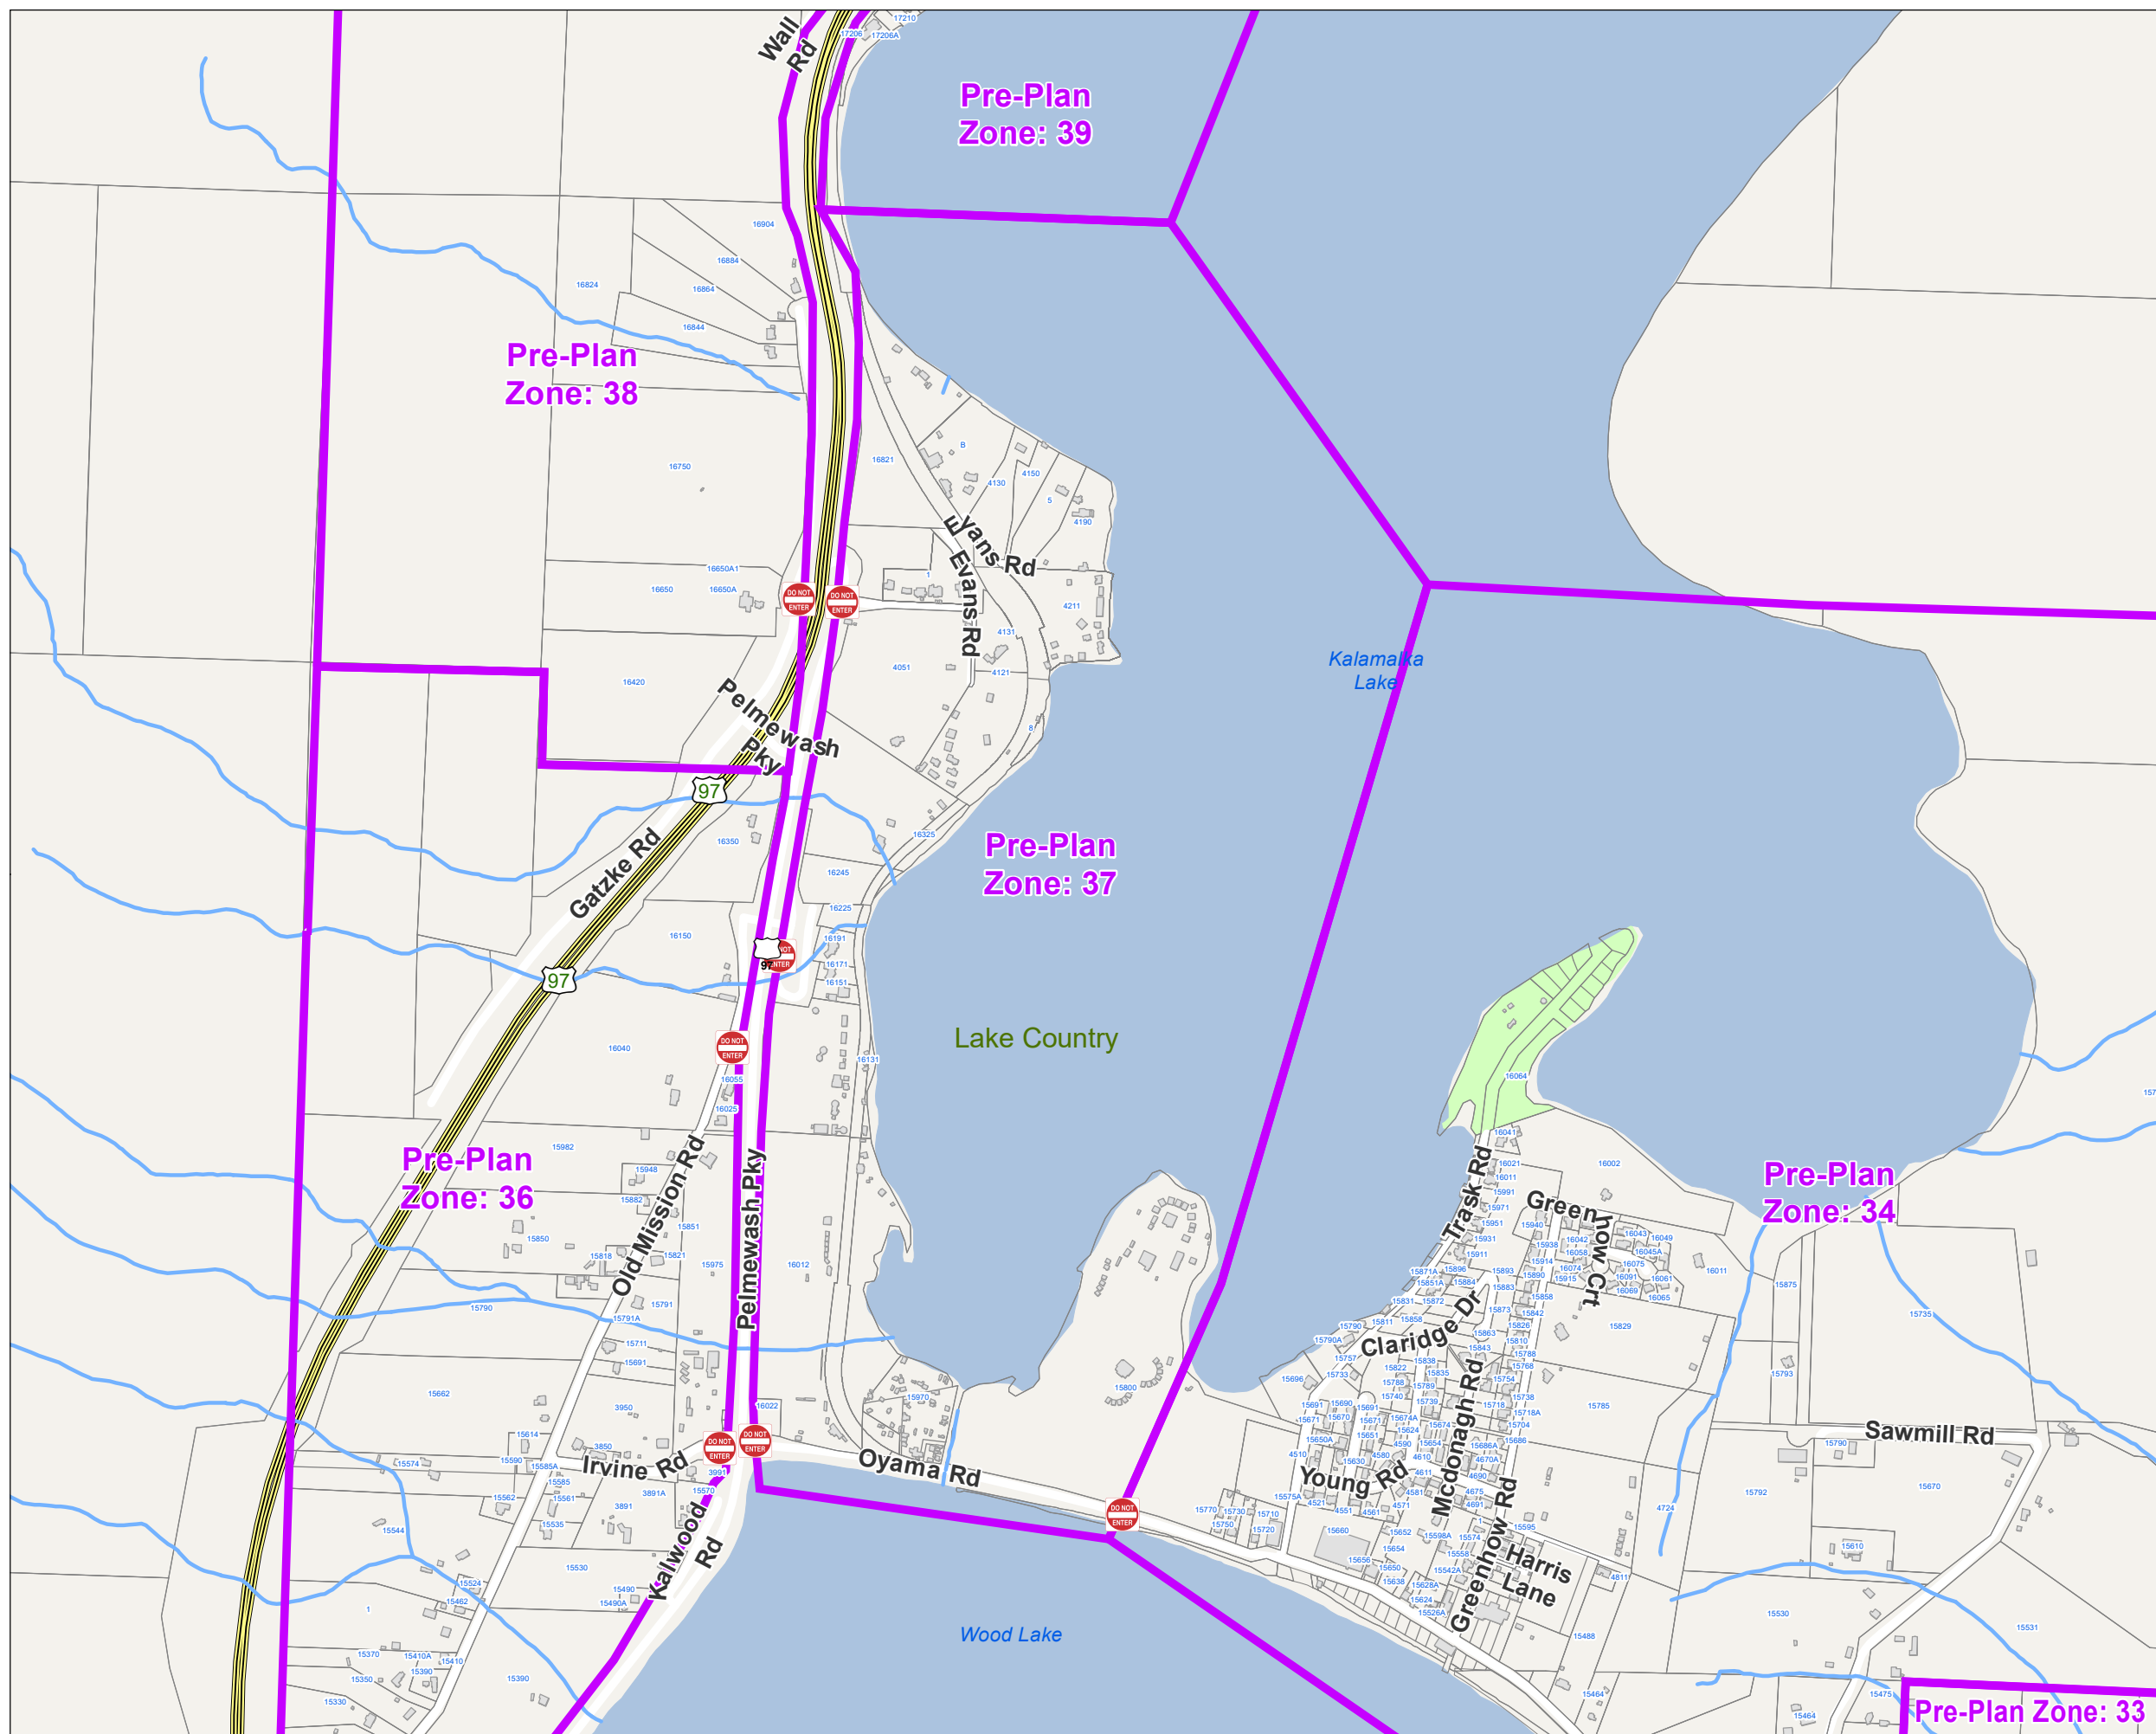

www.cordemergency.ca

-  Administrative Boundary
-  Regional Parks
-  Lakes
-  Parcels
-  Emergency Egress Route
-  Traffic Control
-  Pre-Plan Evac Zones

APRIL 2021

MAP

37

Central Okanagan - EOC
Pre-Planning Map Book for
Evacuation Alerts and Orders