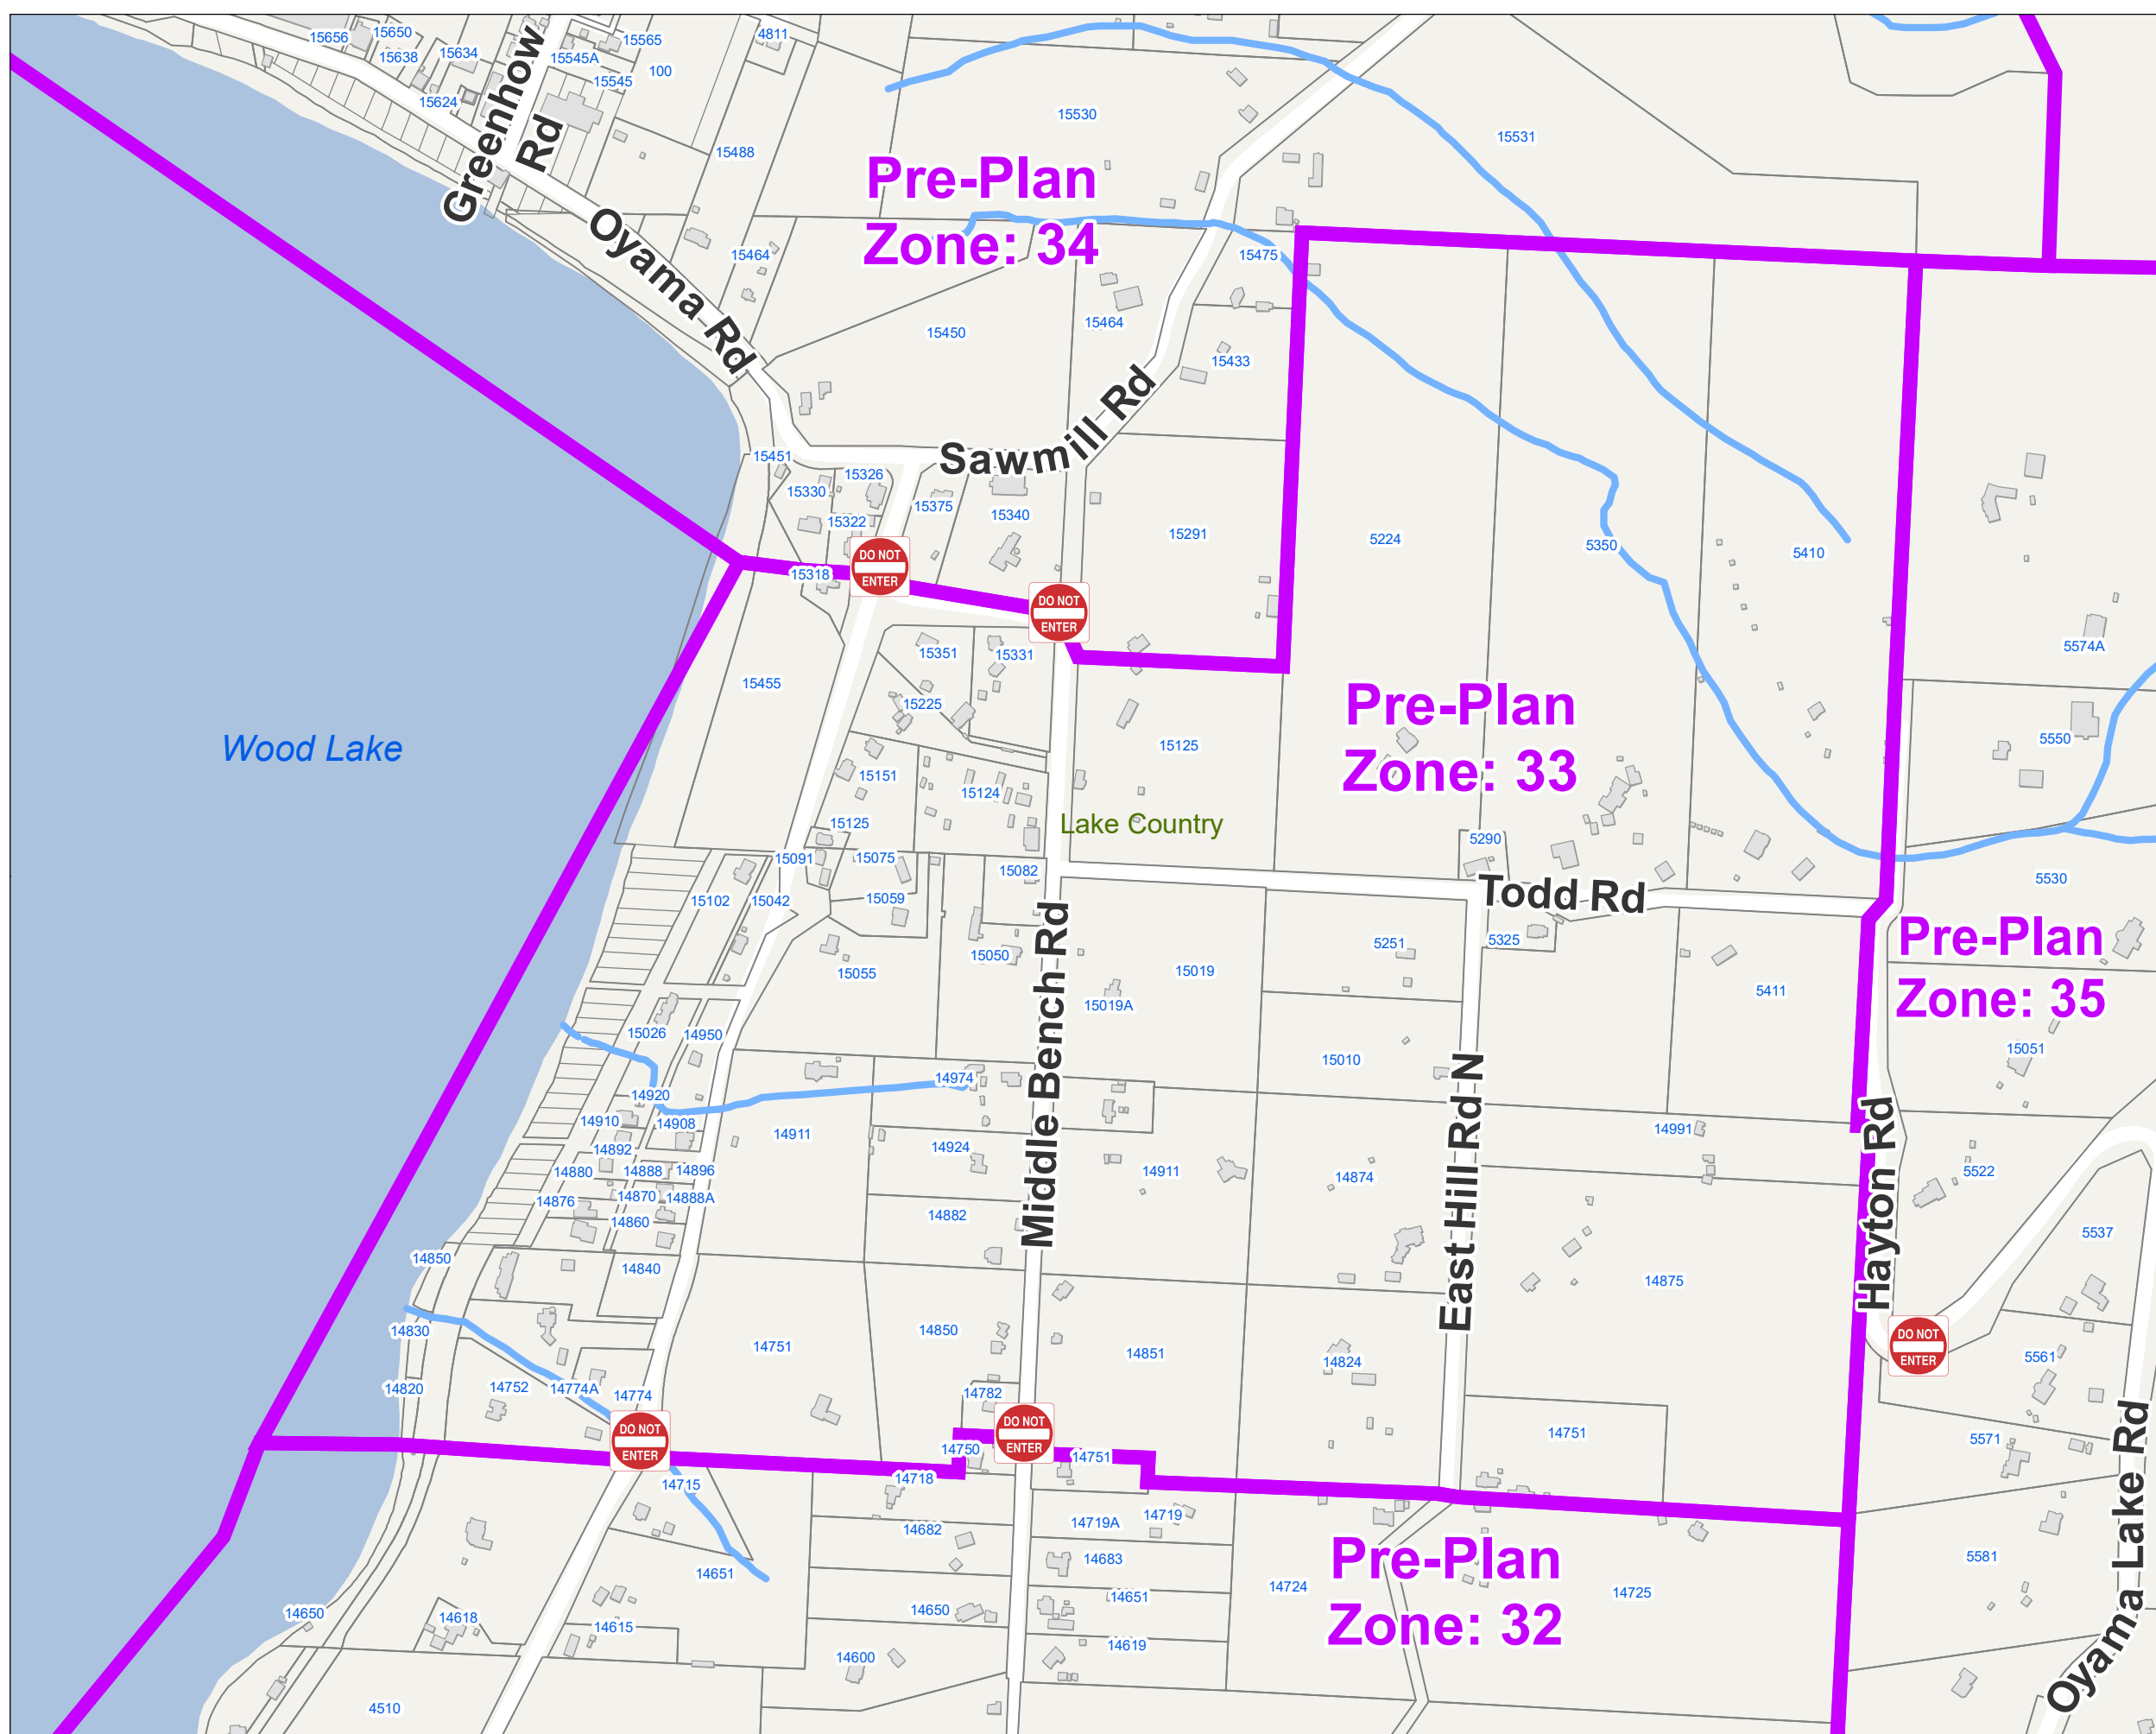

www.cordemergency.ca

- Administrative Boundary
- Regional Parks
- Lakes
- Parcels
- Emergency Egress Route
- Traffic Control
- Pre-Plan Evac Zones

APRIL 2021

MAP

33

Central Okanagan - EOC
Pre-Planning Map Book for
Evacuation Alerts and Orders