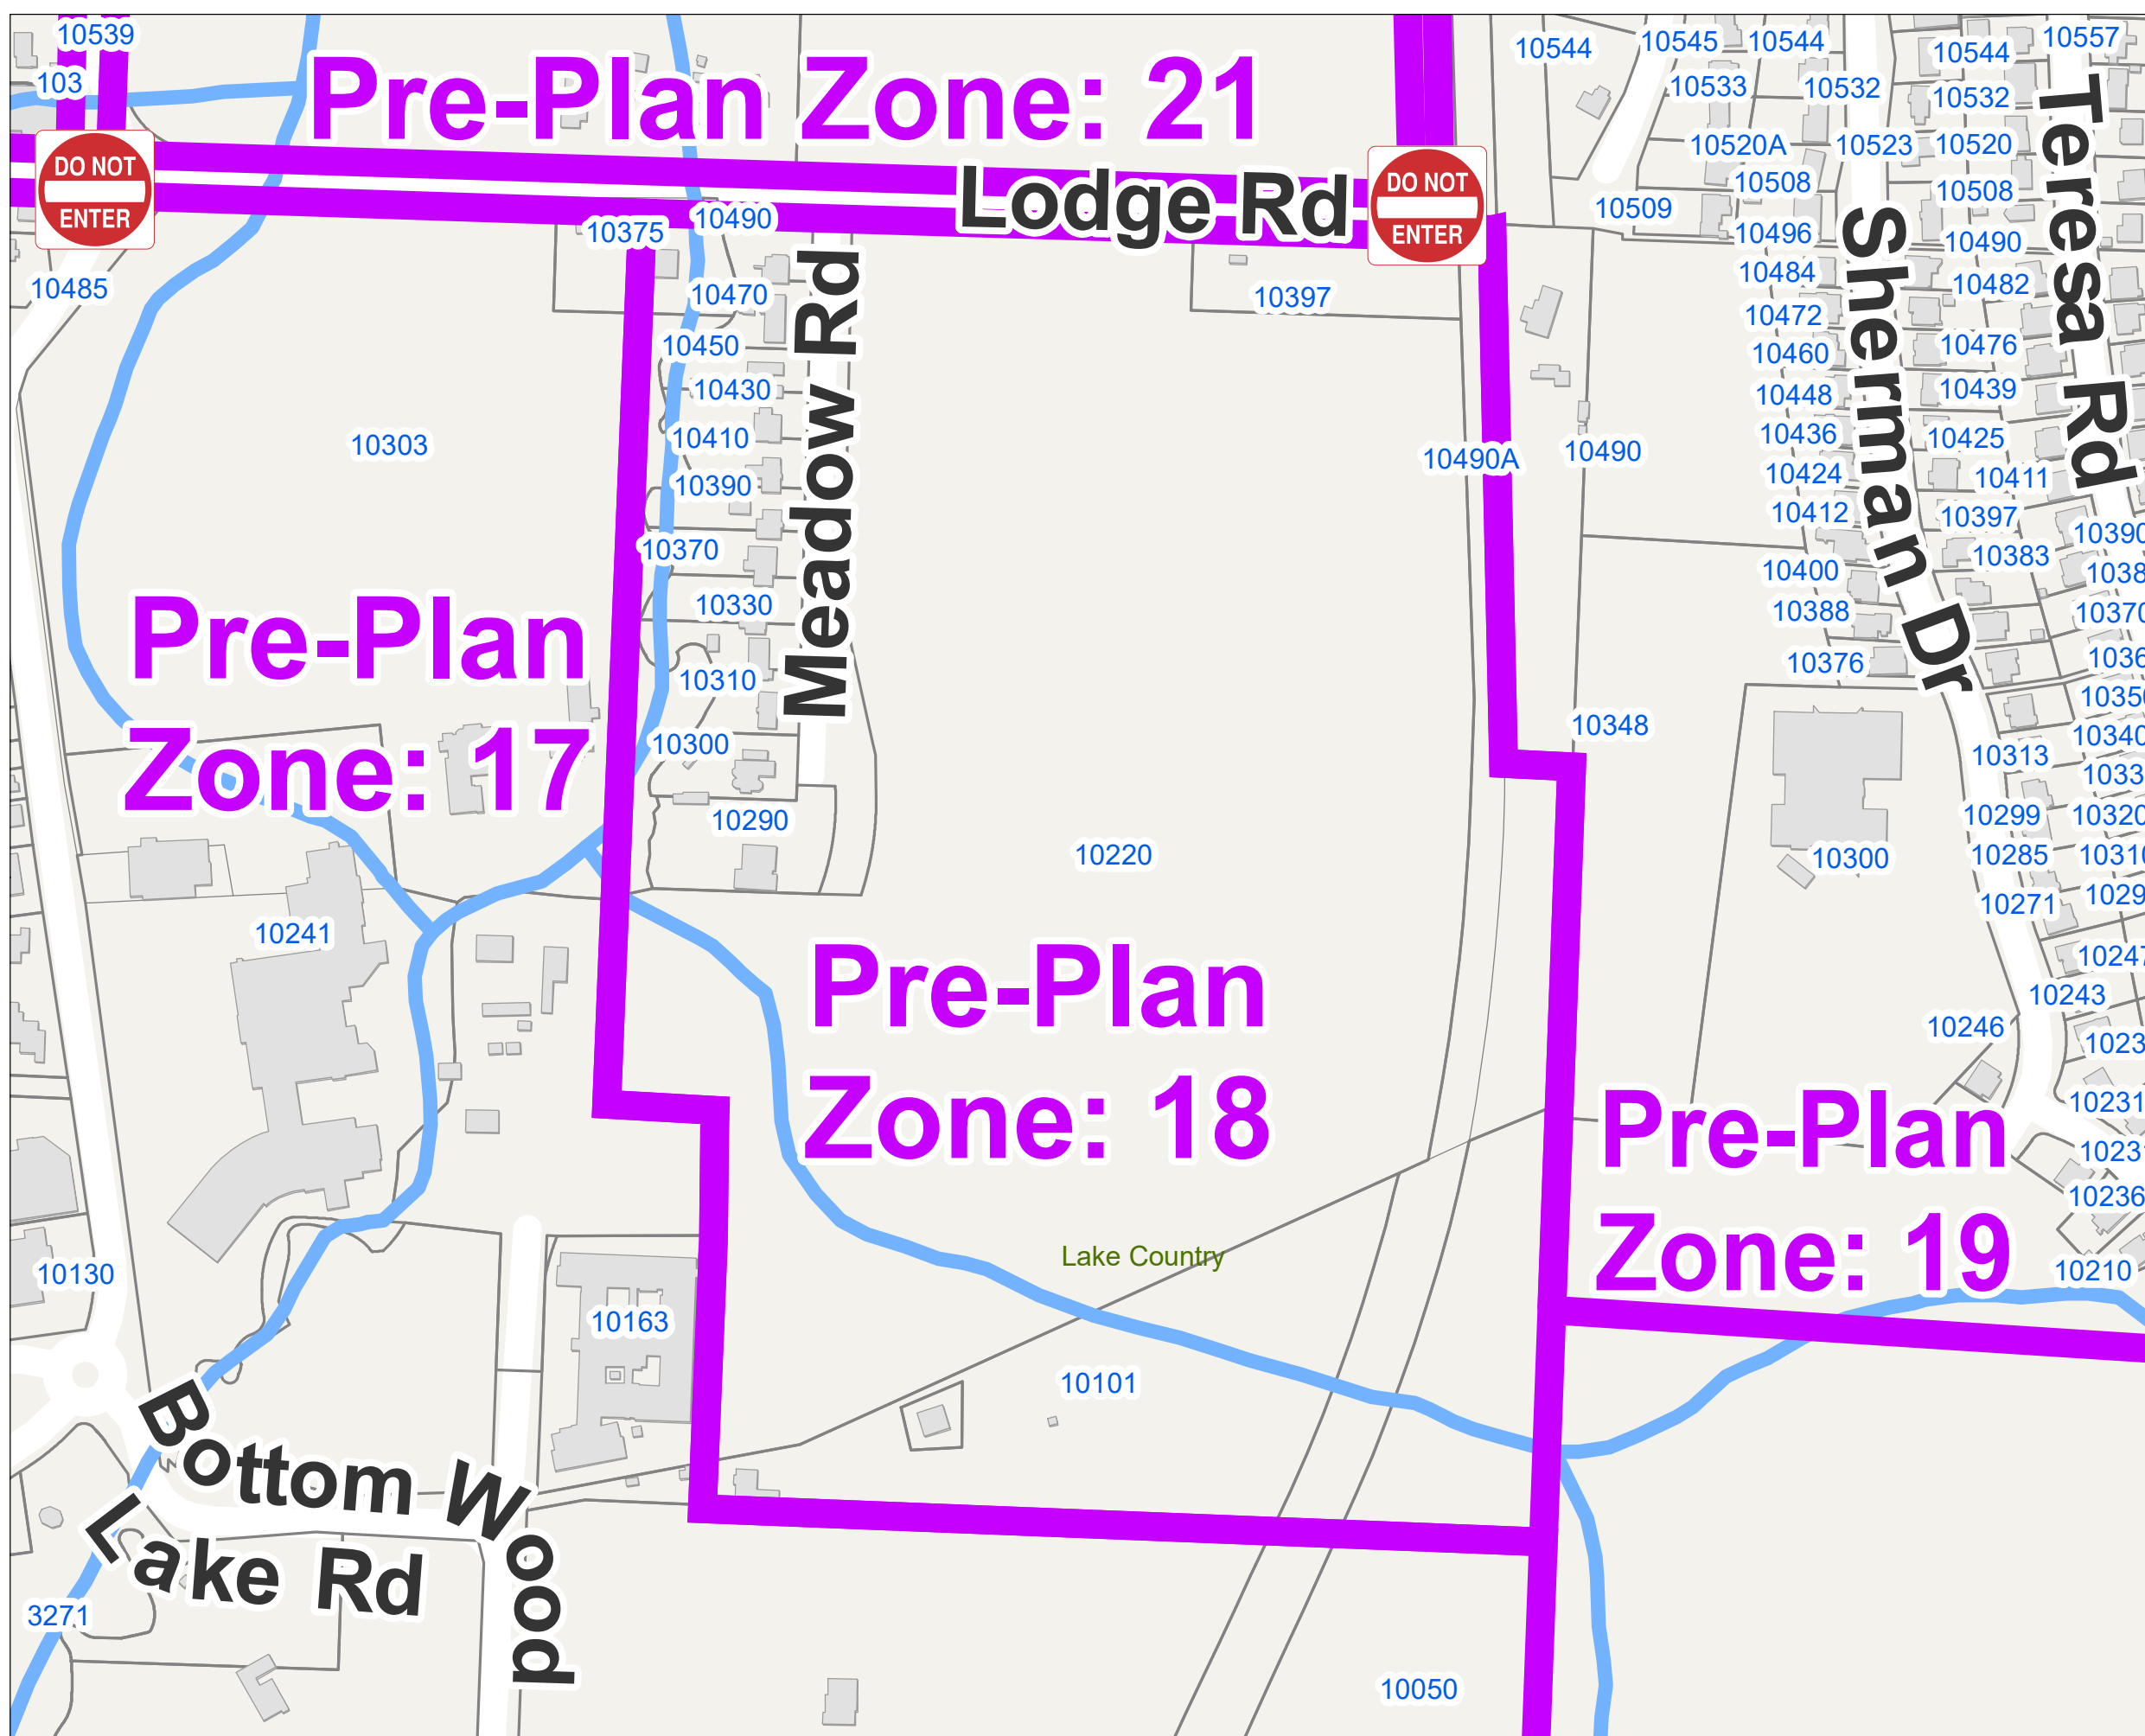

Sherman Dr

Teresa Rd

Pre-Plan Zone: 17

Pre-Plan Zone: 18

Pre-Plan Zone: 19

Bottom Wood Lake Rd

Lake Country

Central Okanagan - EOC Pre-Planning Map Book for Evacuation Alerts and Orders