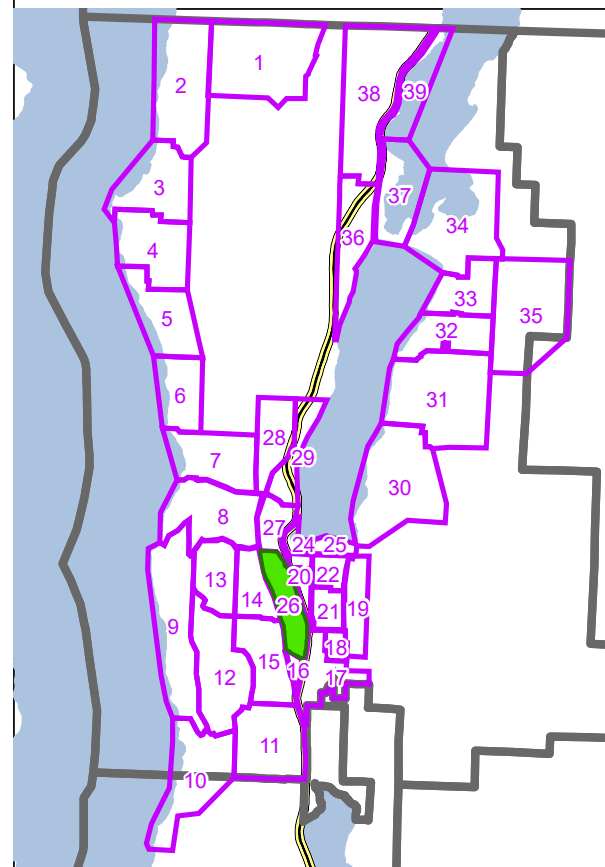

Central Okanagan - EOC Pre-Planning Map Book for Evacuation Alerts and Orders

www.cordemergency.ca

- Administrative Boundary
- Regional Parks
- Lakes
- Parcels
- Emergency Egress Route
- Traffic Control
- Pre-Plan Evac Zones