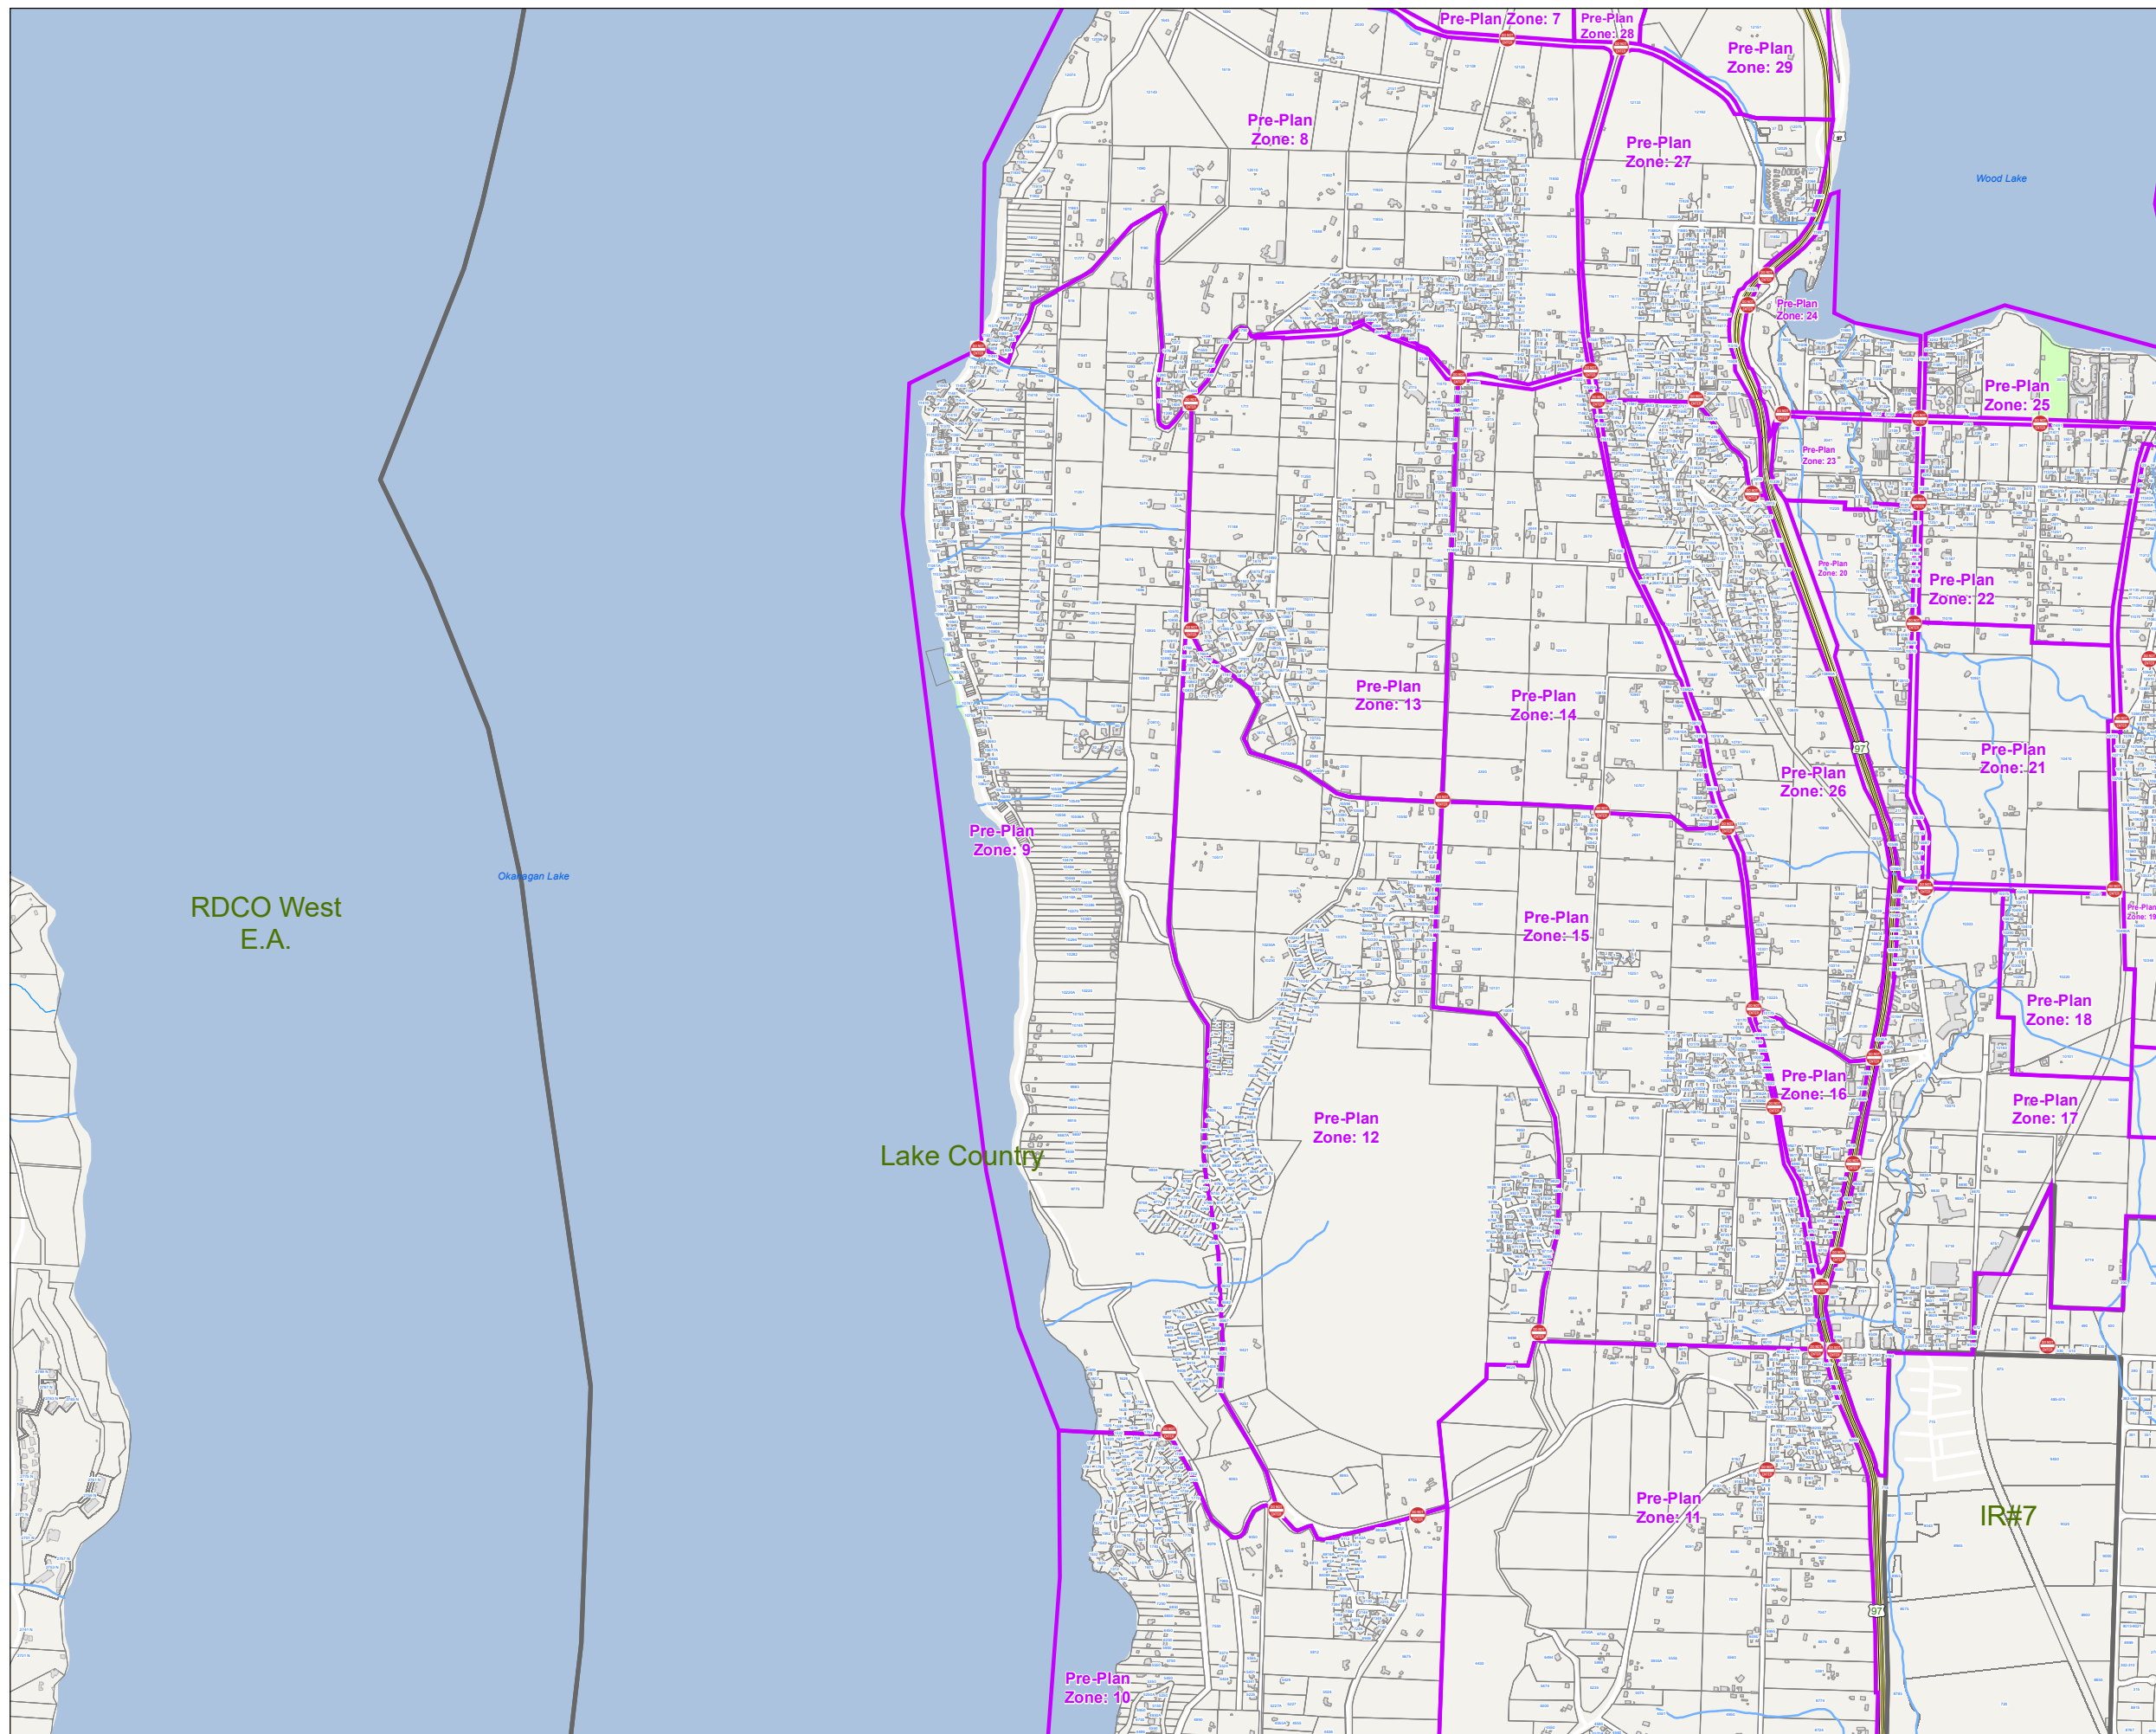

www.cordemergency.ca

- Administrative Boundary
- Emergency Egress Route
- Regional Parks
- Lakes
- Parcels
- Traffic Control
- Pre-Plan Evac Zones

APRIL 2021

MAP

9

RDCO
West
E.A.

Lake Country

Okanagan Lake