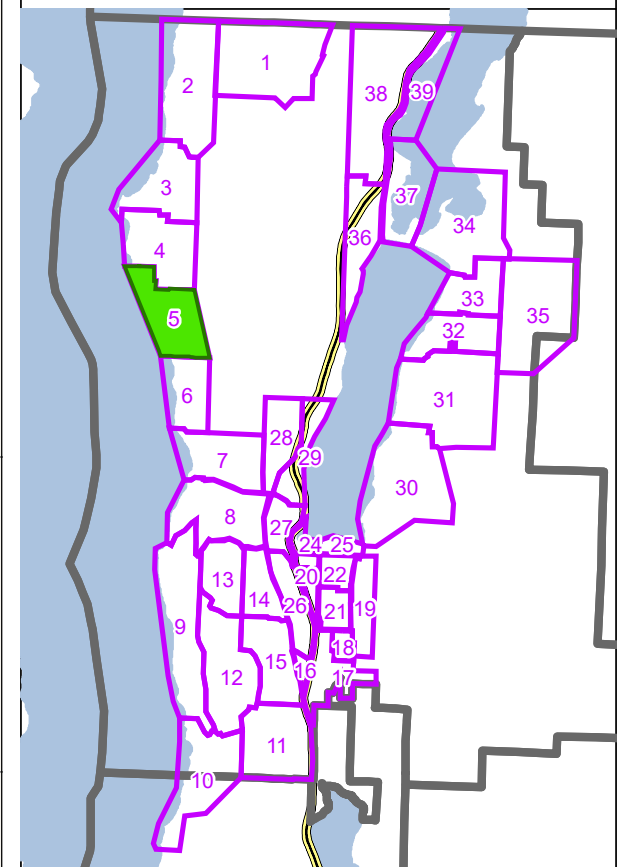

Pre-Plan
Zone: 3

www.cordemergency.ca

- Administrative Boundary
- Regional Parks
- Lakes
- Parcels
- Emergency Egress Route
- Traffic Control
- Pre-Plan Evac Zones

APRIL 2021

MAP

3

Central Okanagan - EOC
Pre-Planning Map Book for
Evacuation Alerts and Orders

www.cordemergency.ca

- Administrative Boundary
- Regional Parks
- Lakes
- Parcels
- Emergency Egress Route
- Traffic Control
- Pre-Plan Evac Zones

MAP

4

Central Okanagan - EOC
Pre-Planning Map Book for
Evacuation Alerts and Orders

www.cordemergency.ca

- Administrative Boundary
- Regional Parks
- Lakes
- Parcels
- Emergency Egress Route
- Traffic Control
- Pre-Plan Evac Zones

MAP

5

Central Okanagan - EOC
Pre-Planning Map Book for
Evacuation Alerts and Orders

www.cordemergency.ca

- Administrative Boundary
- Regional Parks
- Lakes
- Parcels
- Emergency Egress Route
- Traffic Control
- Pre-Plan Evac Zones

APRIL 2021

MAP

6

Central Okanagan - EOC Pre-Planning Map Book for Evacuation Alerts and Orders