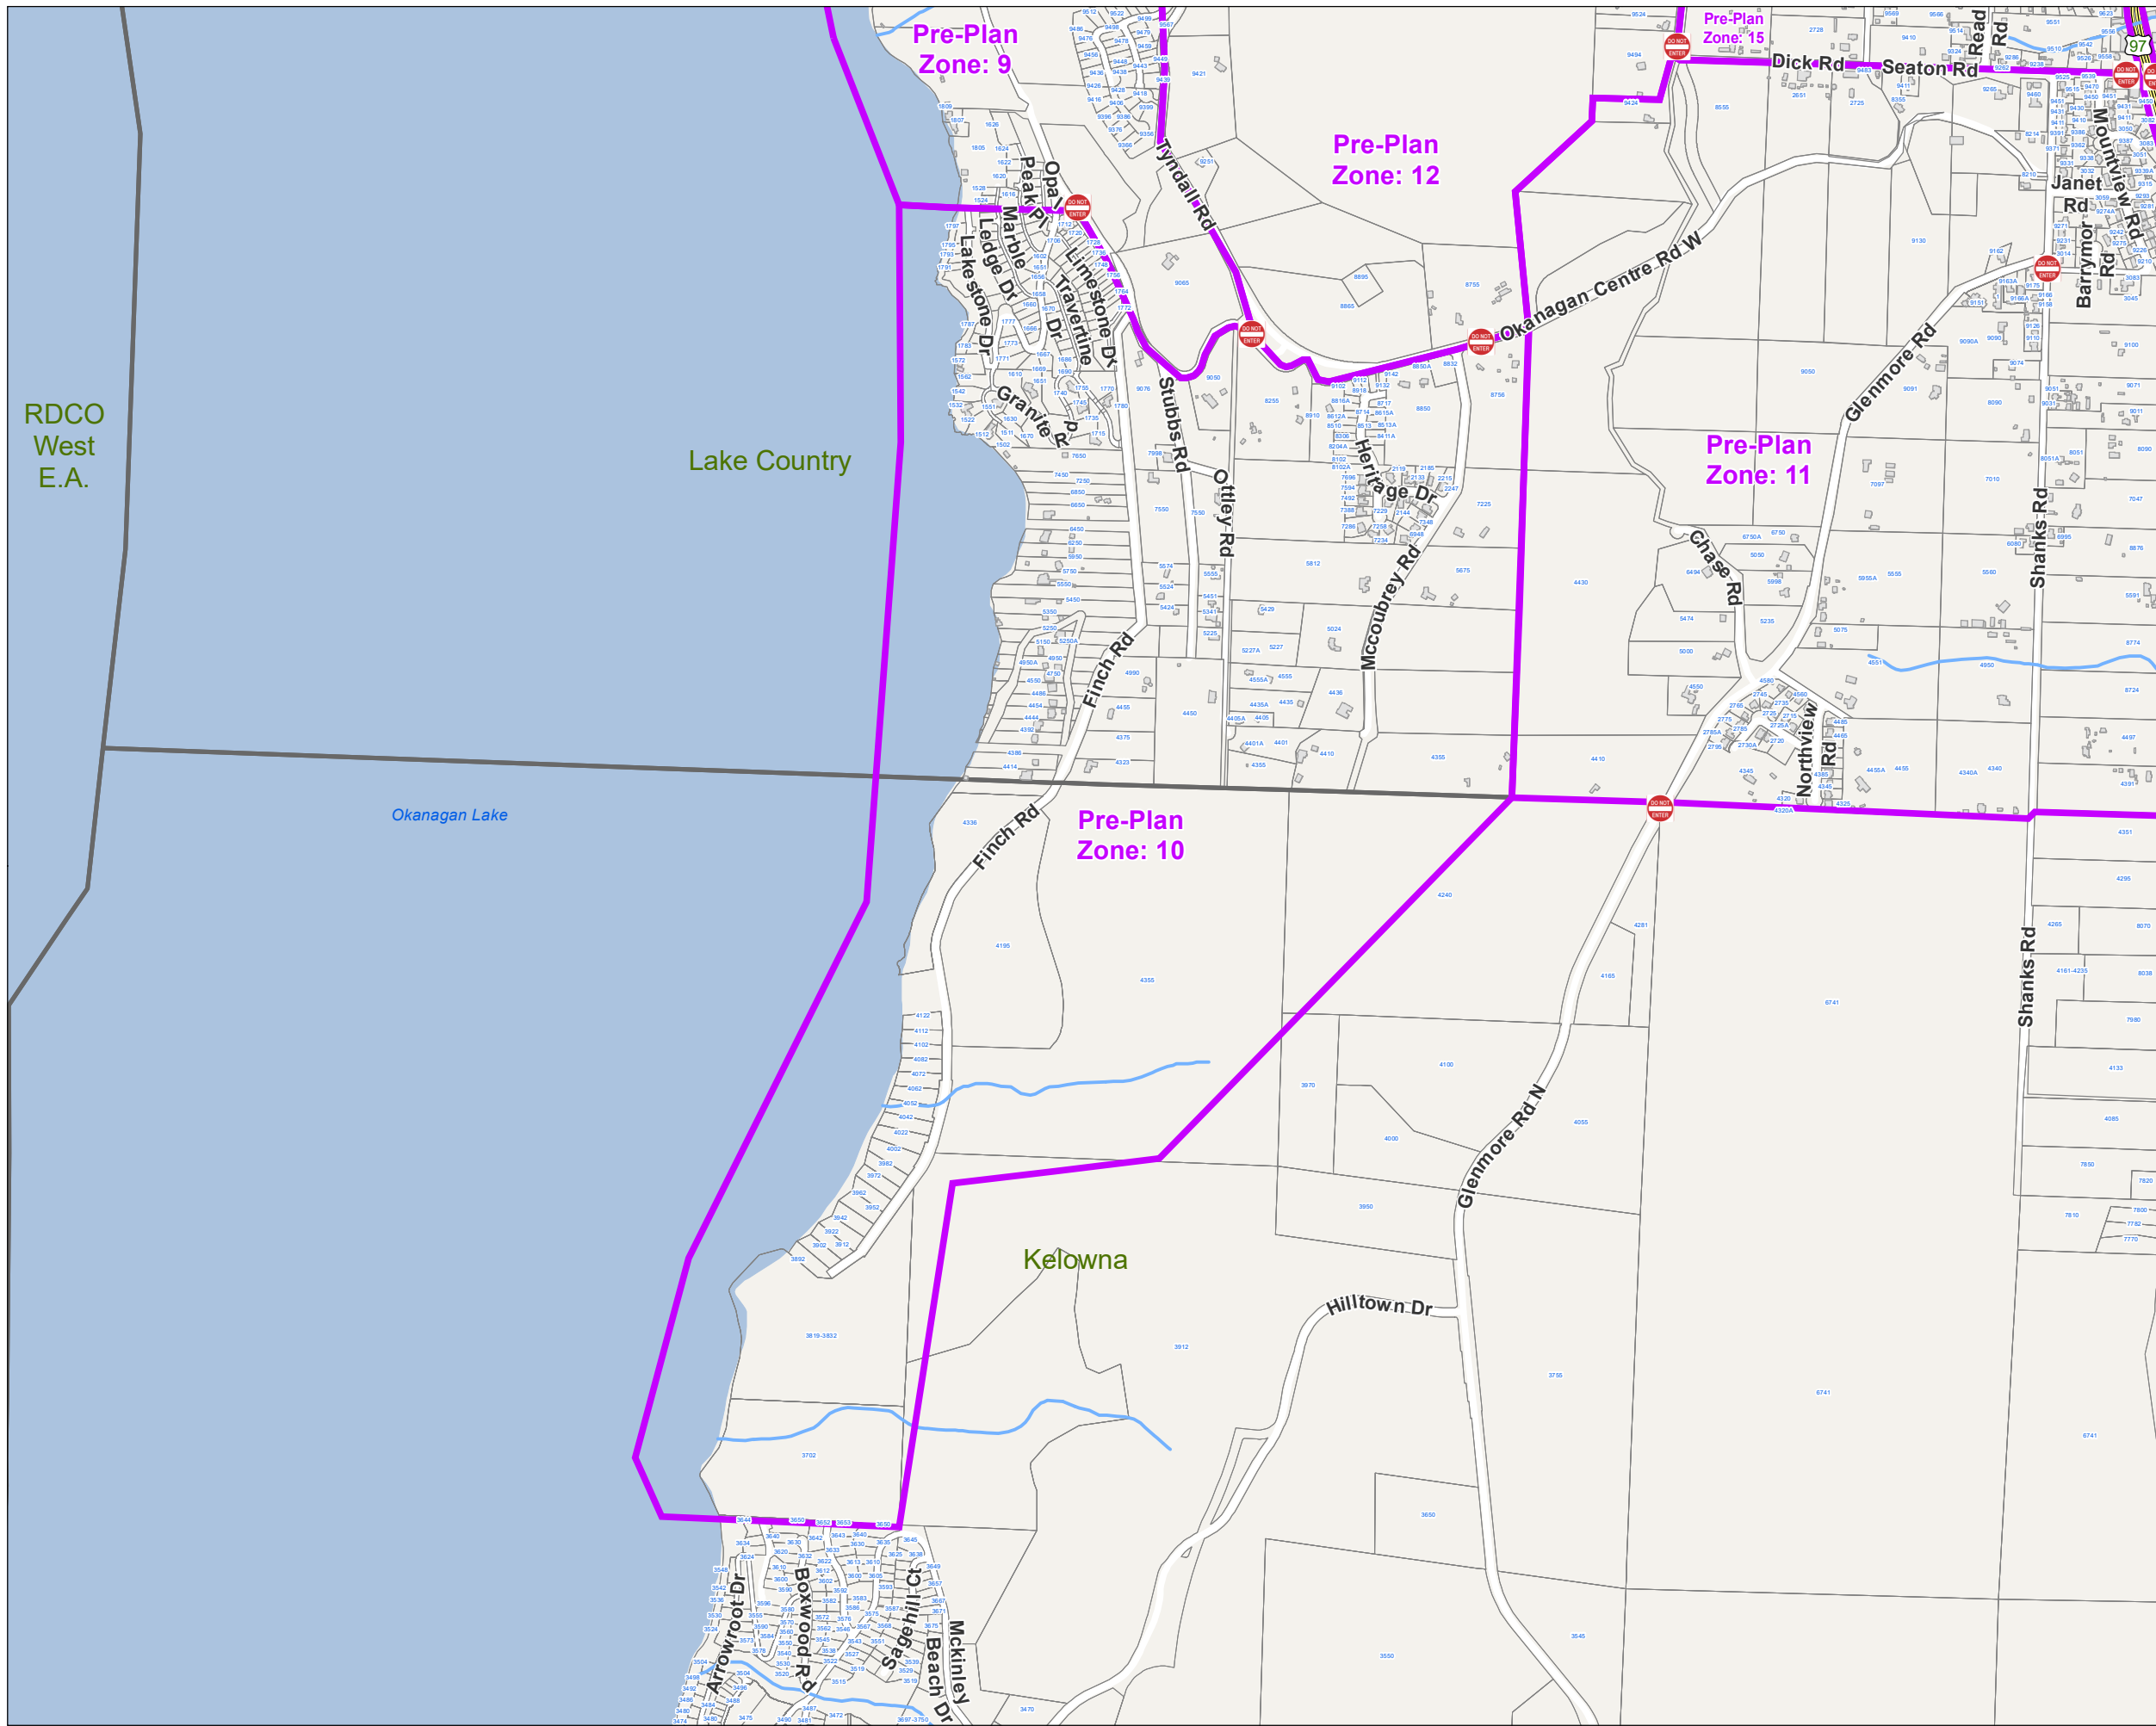

www.cordemergency.ca

- Administrative Boundary
- Emergency Egress Route
- Regional Parks
- Lakes
- Parcels
- Traffic Control
- Pre-Plan Evac Zones

APRIL 2021

MAP

9

RDCO
West
E.A.

Lake Country

Okanagan Lake