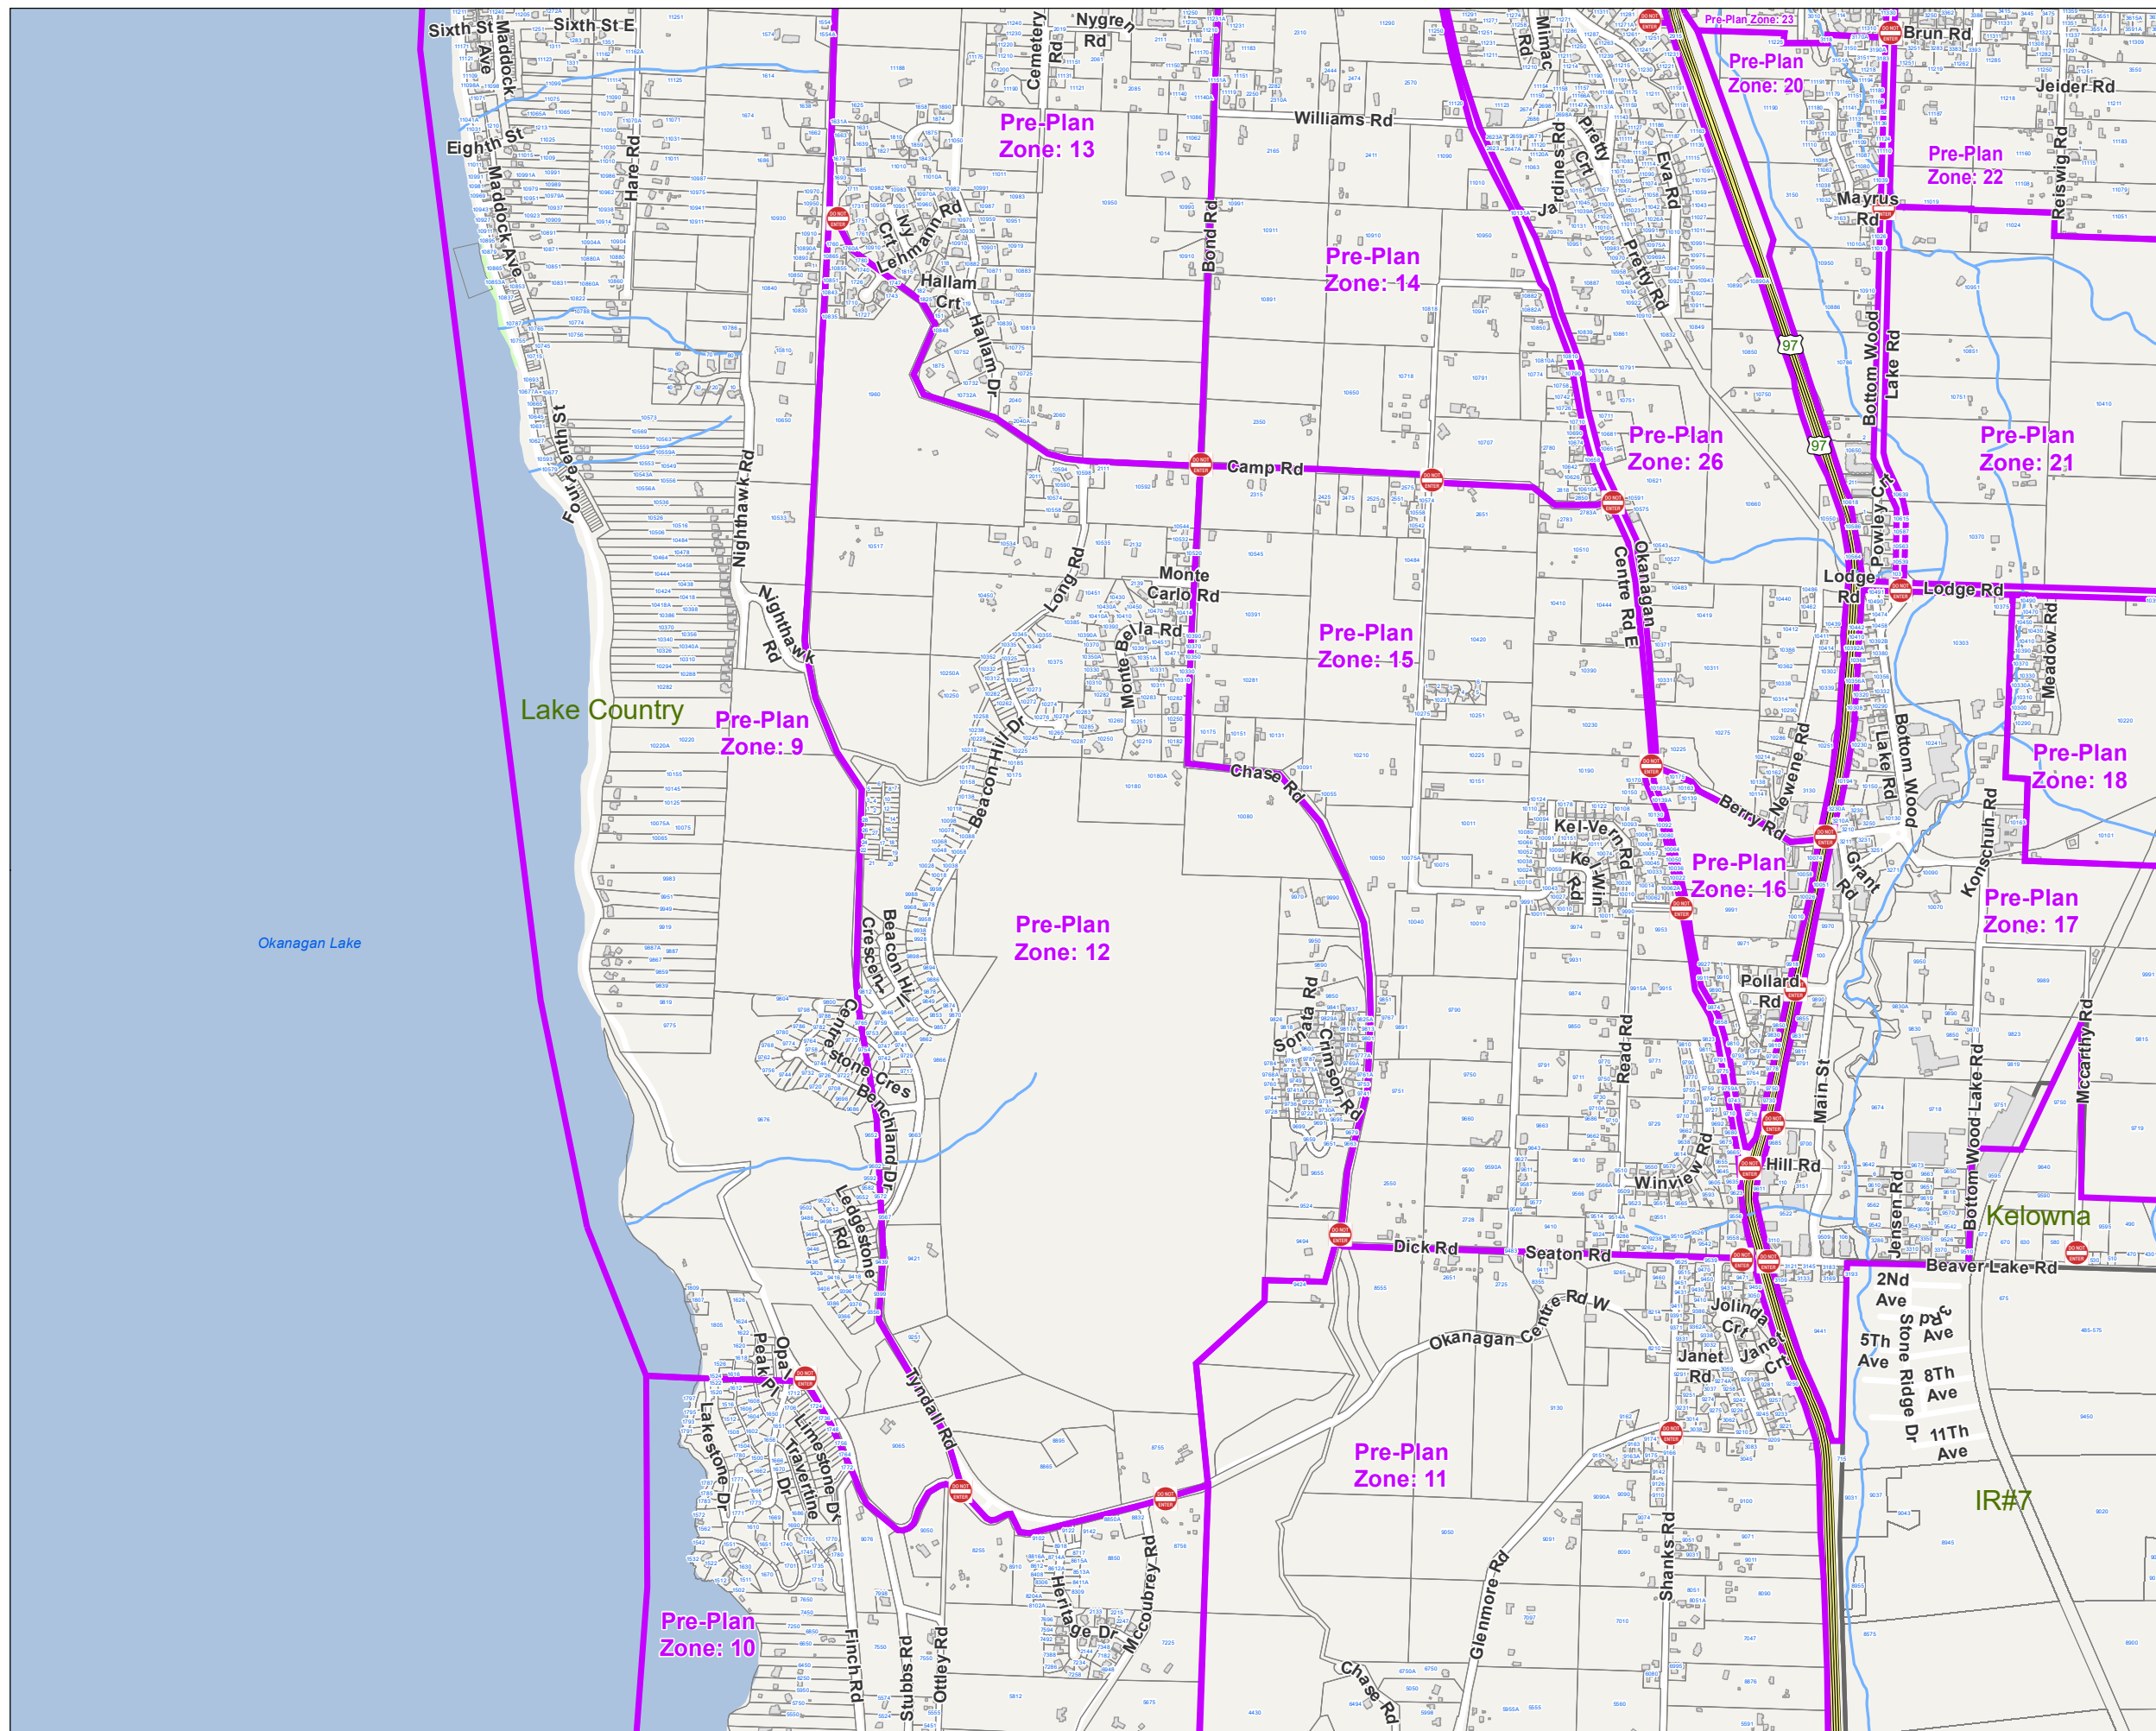

APRIL 2021

MAP

12