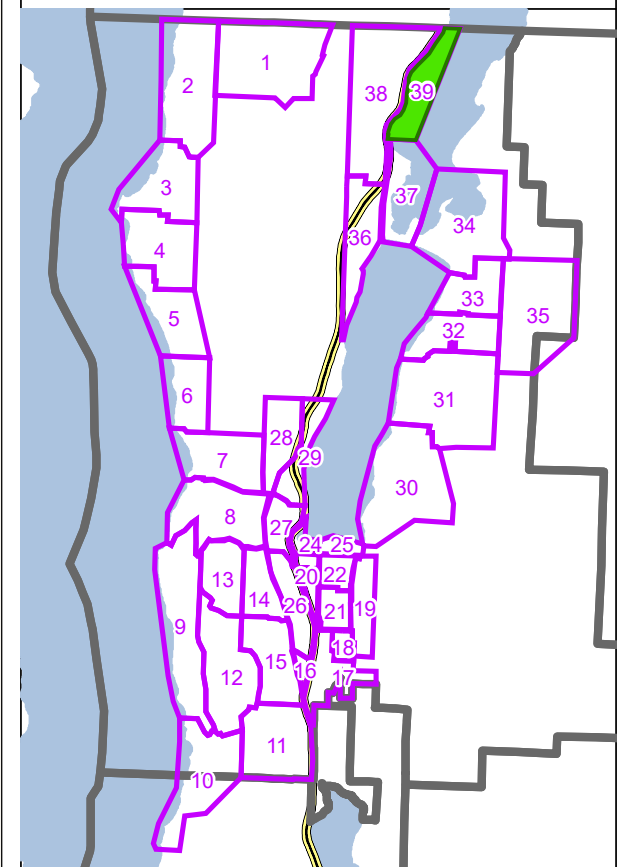

Central Okanagan - EOC
Pre-Planning Map Book for
Evacuation Alerts and Orders

www.cordemergency.ca

- Administrative Boundary
- Regional Parks
- Lakes
- Parcels
- Emergency Egress Route
- Traffic Control
- Pre-Plan Evac Zones