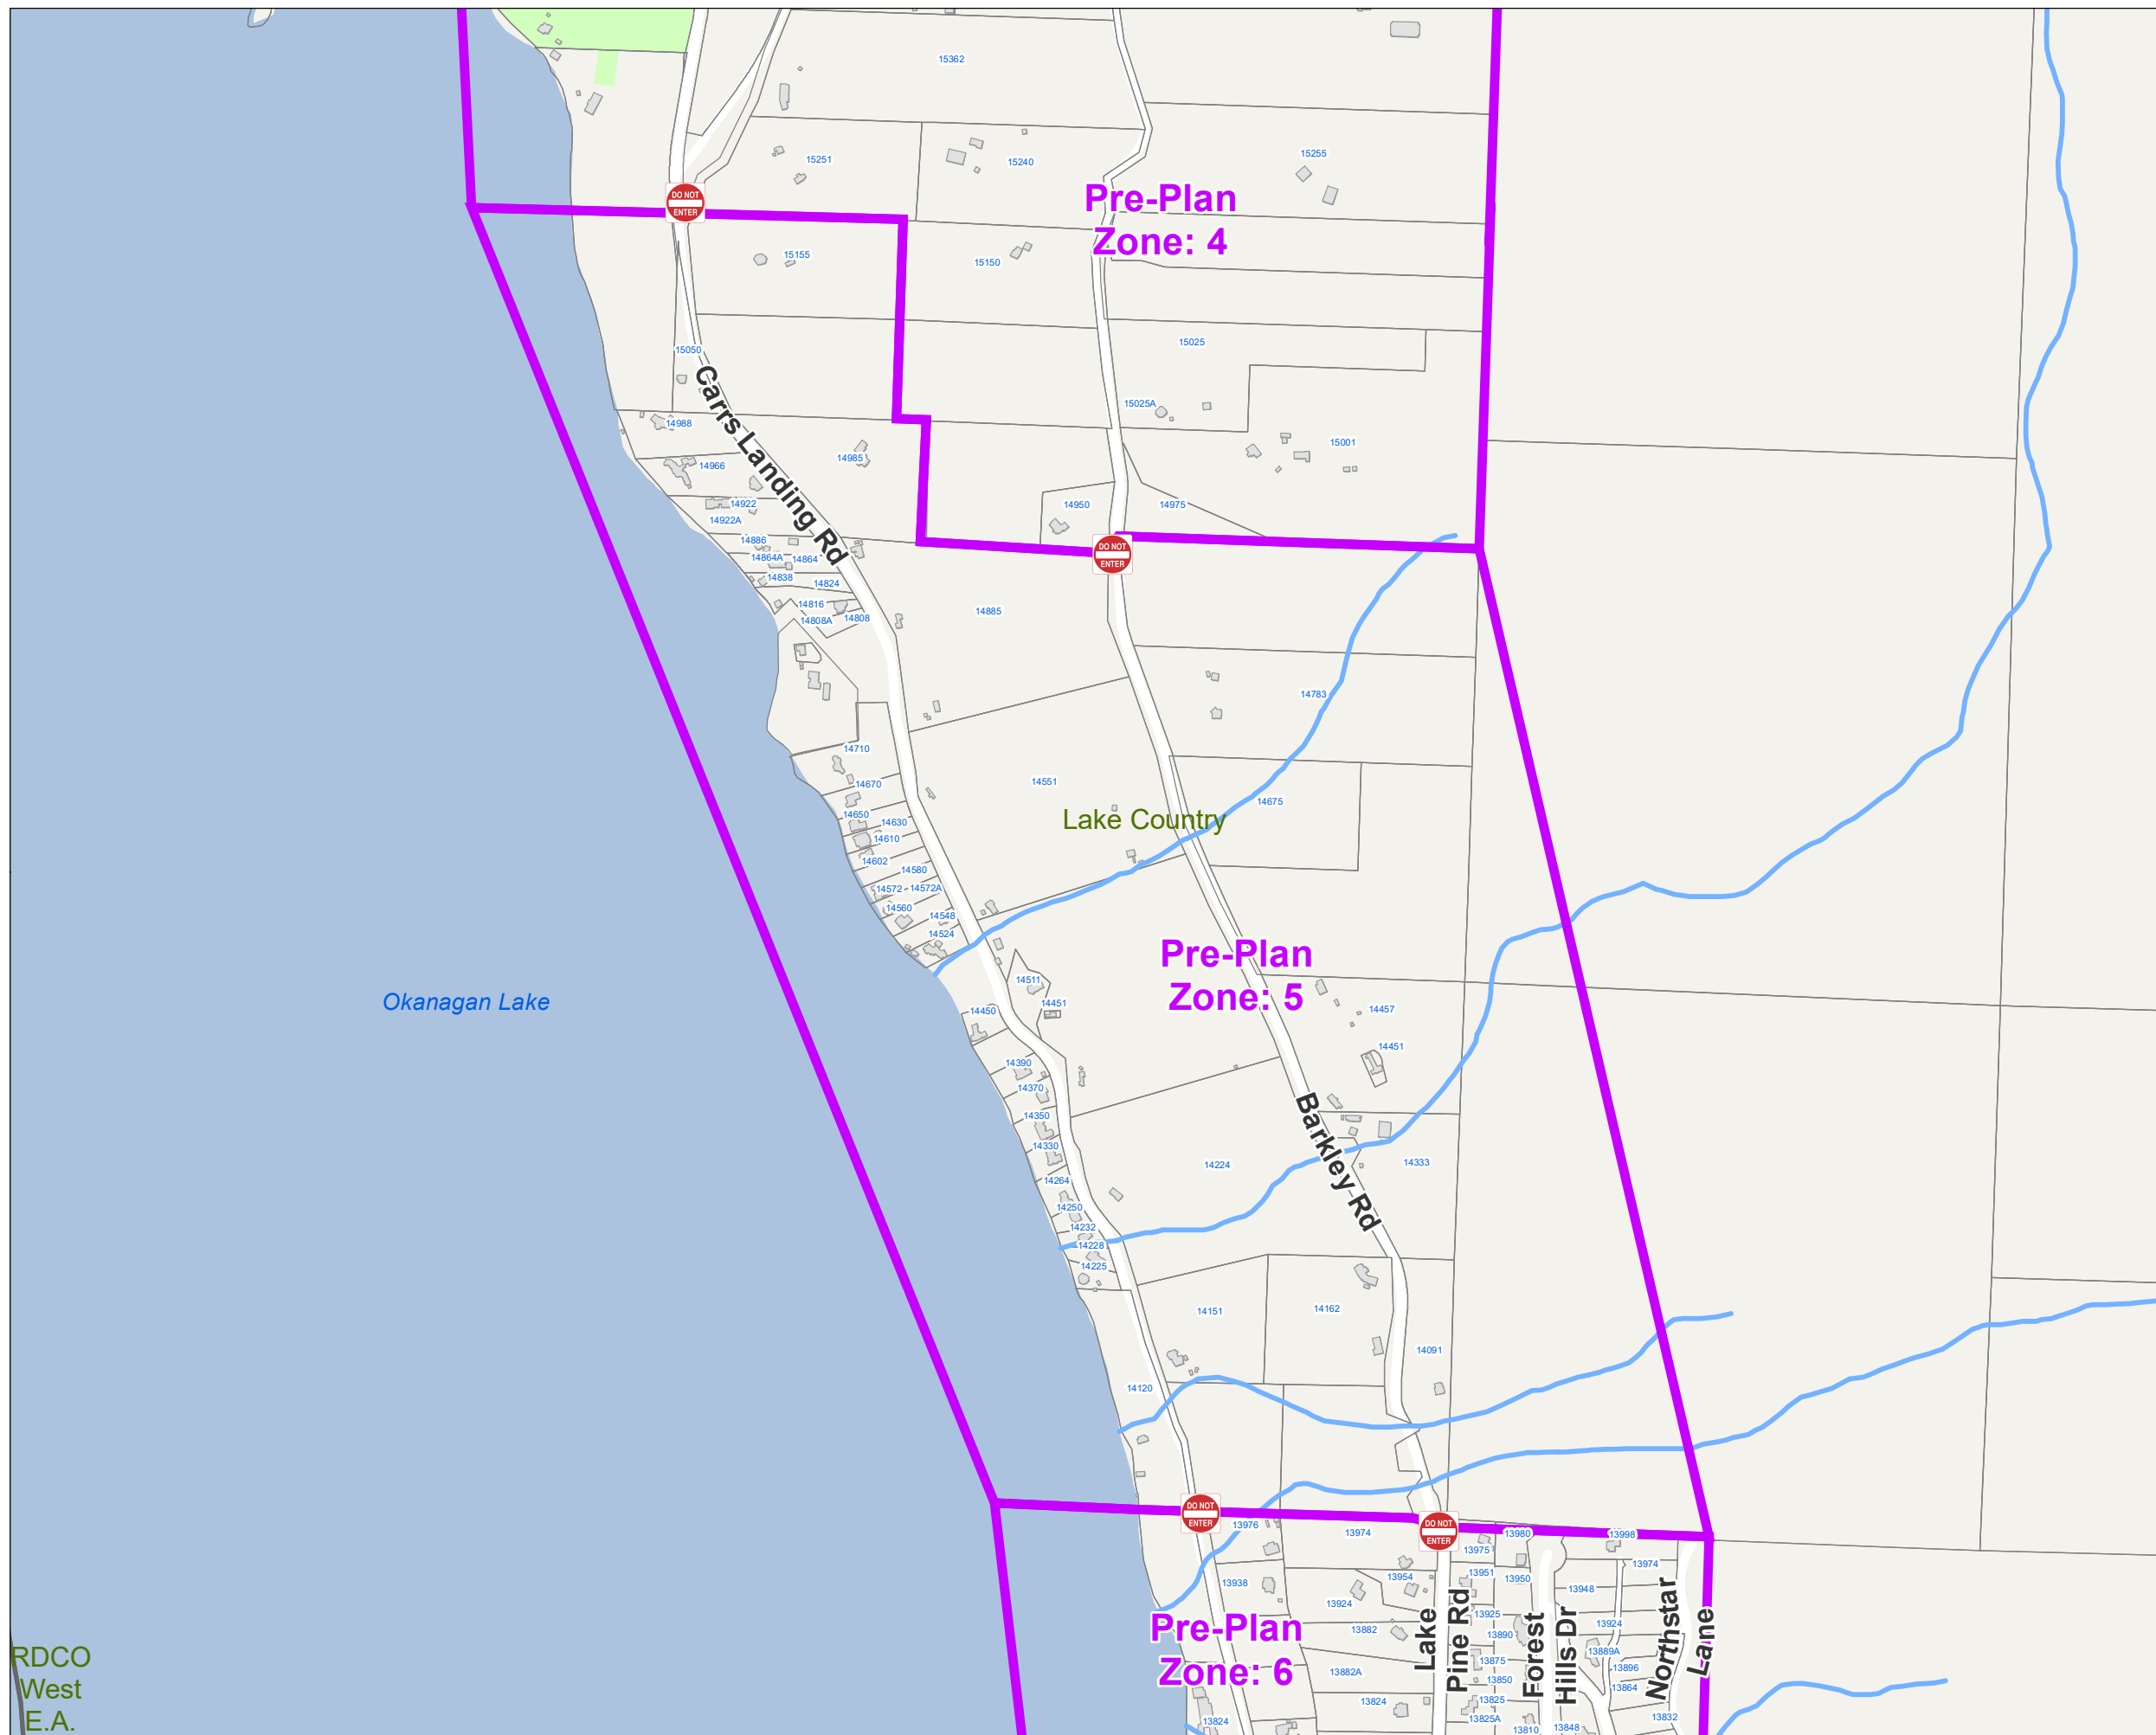

Pre-Plan
Zone: 3

www.cordemergency.ca

- Administrative Boundary
- Regional Parks
- Lakes
- Parcels
- Emergency Egress Route
- Traffic Control
- Pre-Plan Evac Zones

APRIL 2021

MAP

3

Central Okanagan - EOC
Pre-Planning Map Book for
Evacuation Alerts and Orders

www.cordemergency.ca

- Administrative Boundary
- Regional Parks
- Lakes
- Parcels
- Emergency Egress Route
- Traffic Control
- Pre-Plan Evac Zones

MAP

4

Central Okanagan - EOC
Pre-Planning Map Book for
Evacuation Alerts and Orders

www.cordemergency.ca

- Administrative Boundary
- Regional Parks
- Lakes
- Parcels
- Emergency Egress Route
- Traffic Control
- Pre-Plan Evac Zones

MAP

5

Central Okanagan - EOC
Pre-Planning Map Book for
Evacuation Alerts and Orders