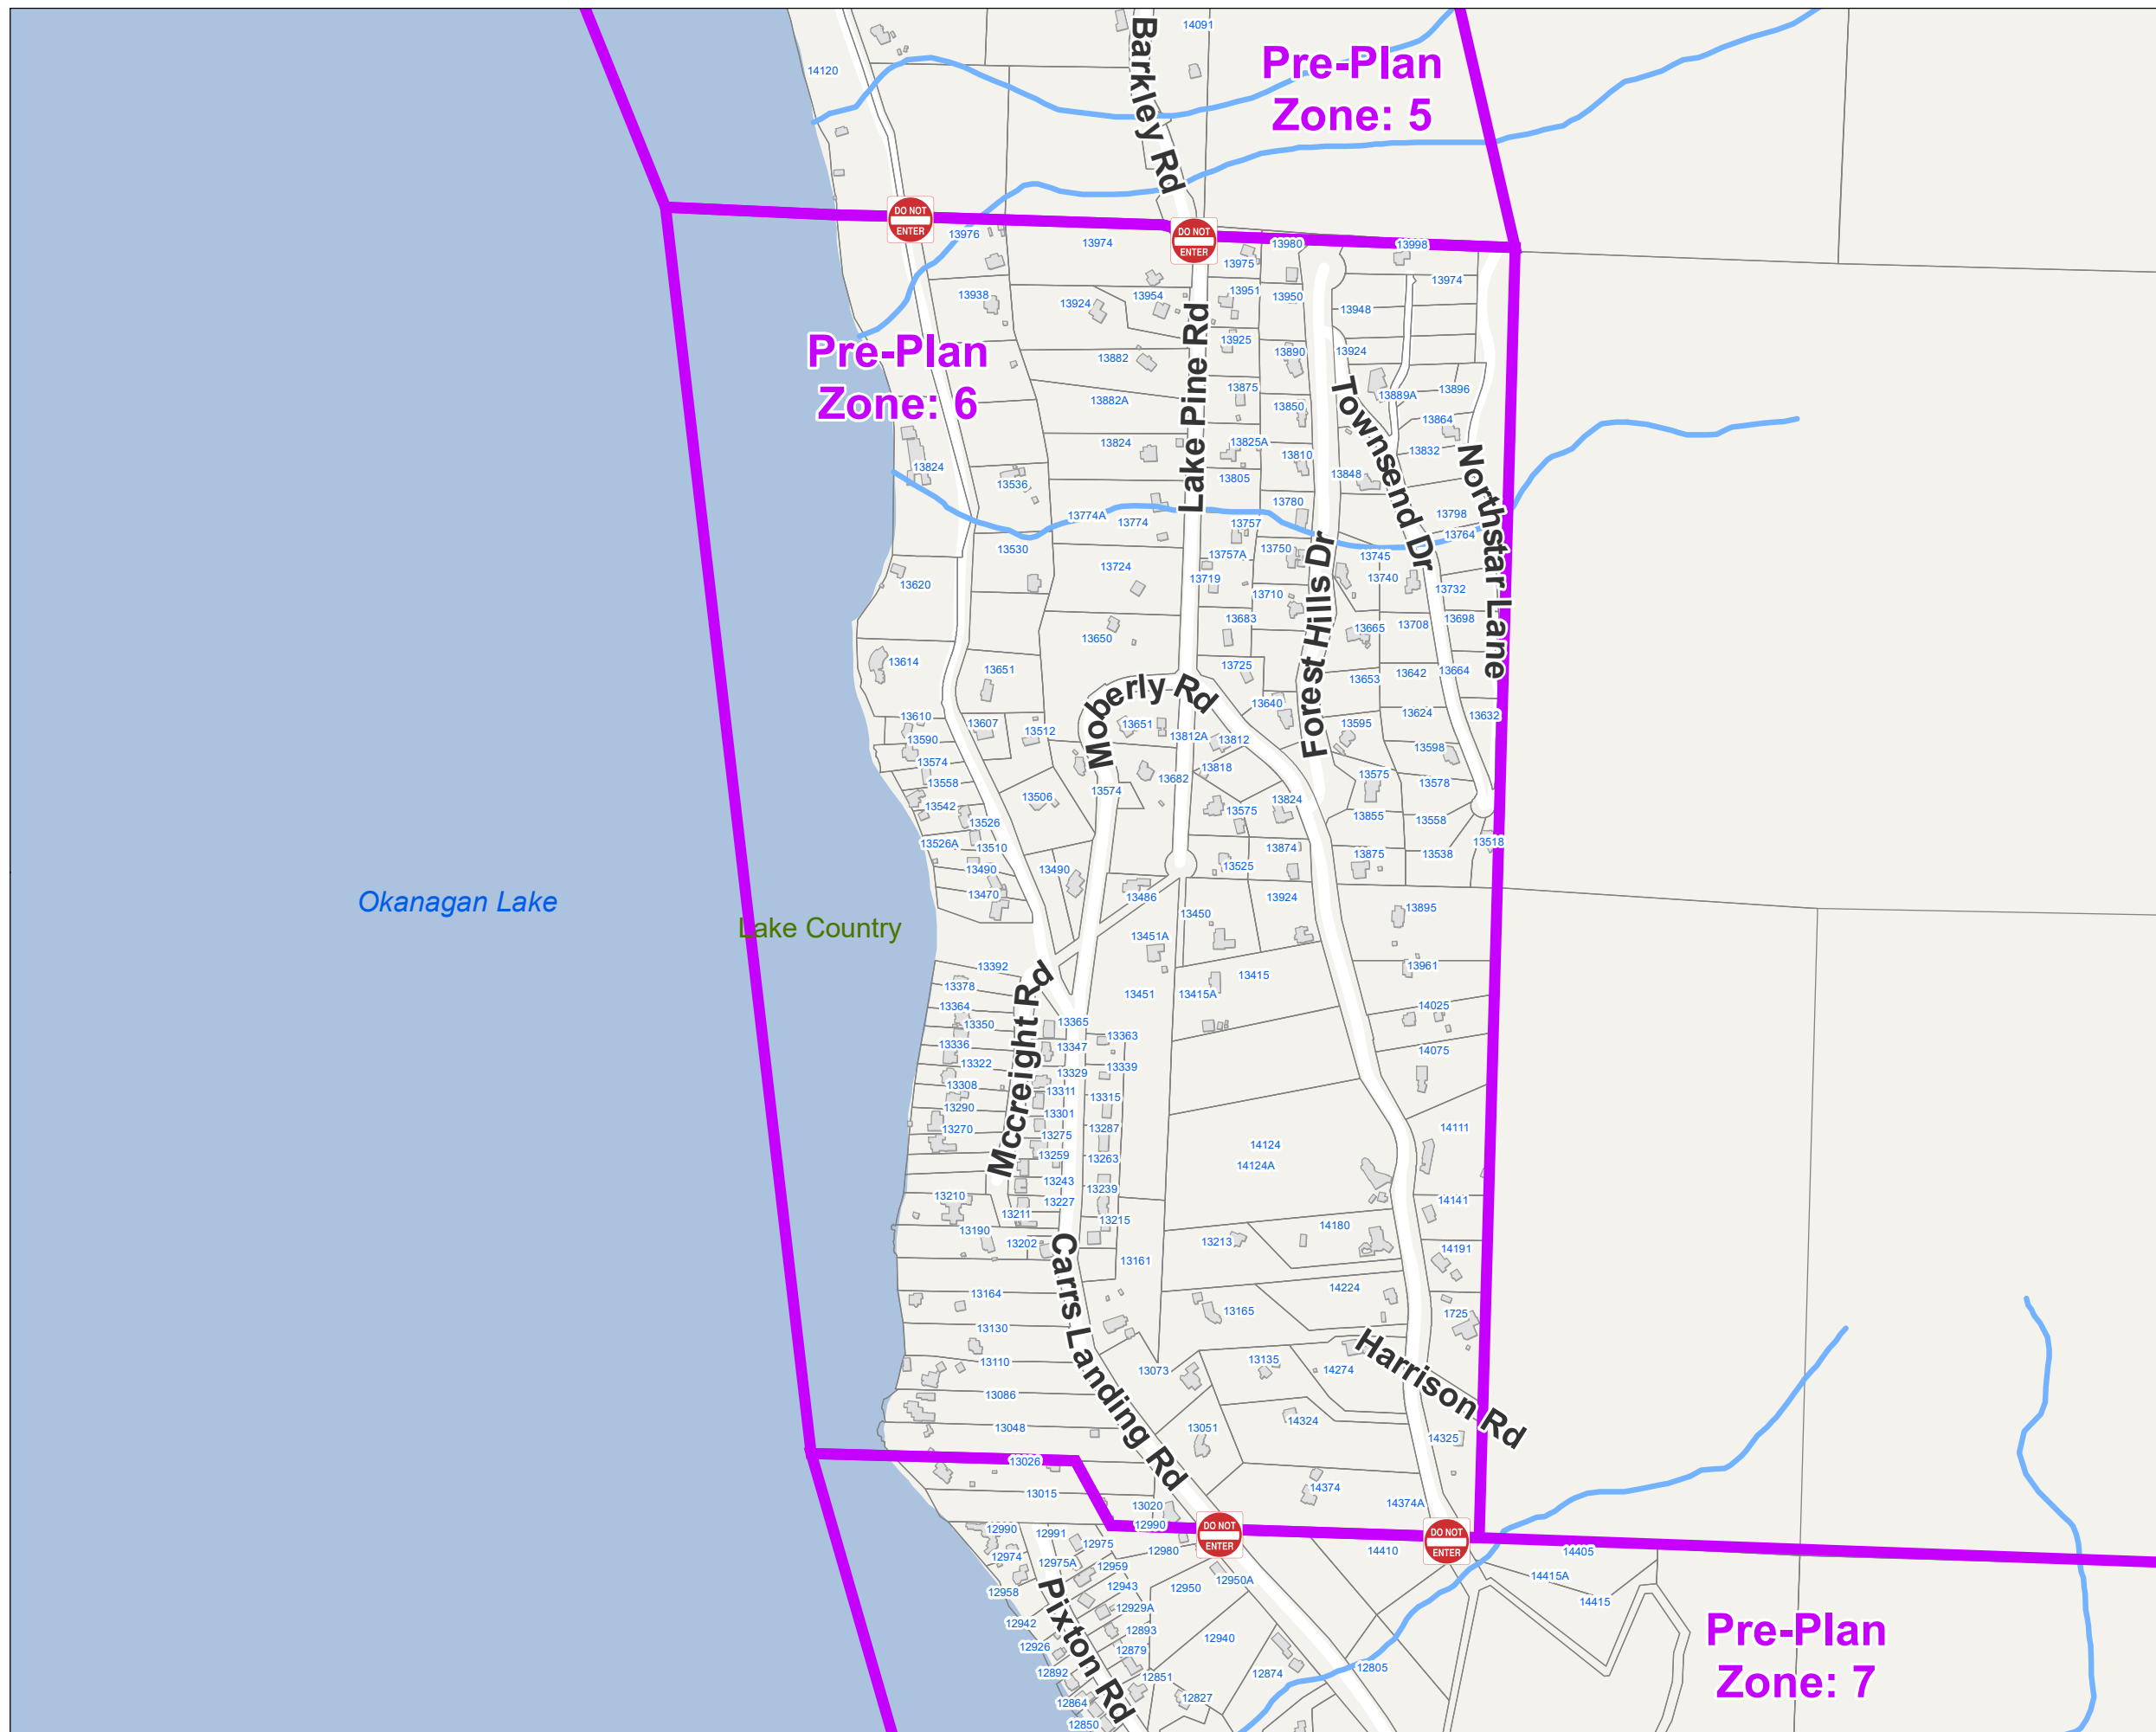

www.cordemergency.ca

- Administrative Boundary
- Regional Parks
- Lakes
- Parcels
- Emergency Egress Route
- Traffic Control
- Pre-Plan Evac Zones

APRIL 2021

MAP

6

Central Okanagan - EOC Pre-Planning Map Book for Evacuation Alerts and Orders

www.cordemergency.ca

- Administrative Boundary
- Regional Parks
- Lakes
- Parcels
- Emergency Egress Route
- Traffic Control
- Pre-Plan Evac Zones

APRIL 2021

MAP

7

Central Okanagan - EOC Pre-Planning Map Book for Evacuation Alerts and Orders