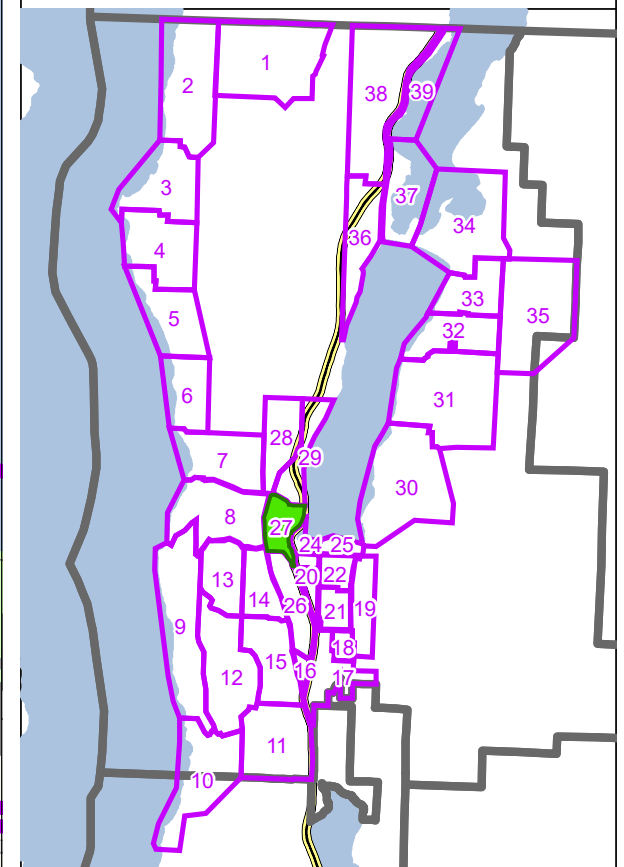

www.cordemergency.ca

- Administrative Boundary
- Regional Parks
- Lakes
- Parcels
- Emergency Egress Route
- Traffic Control
- Pre-Plan Evac Zones

APRIL 2021

MAP
26

Central Okanagan - EOC
Pre-Planning Map Book for
Evacuation Alerts and Orders

www.cordemergency.ca

- Administrative Boundary
- Regional Parks
- Lakes
- Parcels
- Emergency Egress Route
- Traffic Control
- Pre-Plan Evac Zones

APRIL 2021

MAP

27

Central Okanagan - EOC Pre-Planning Map Book for Evacuation Alerts and Orders