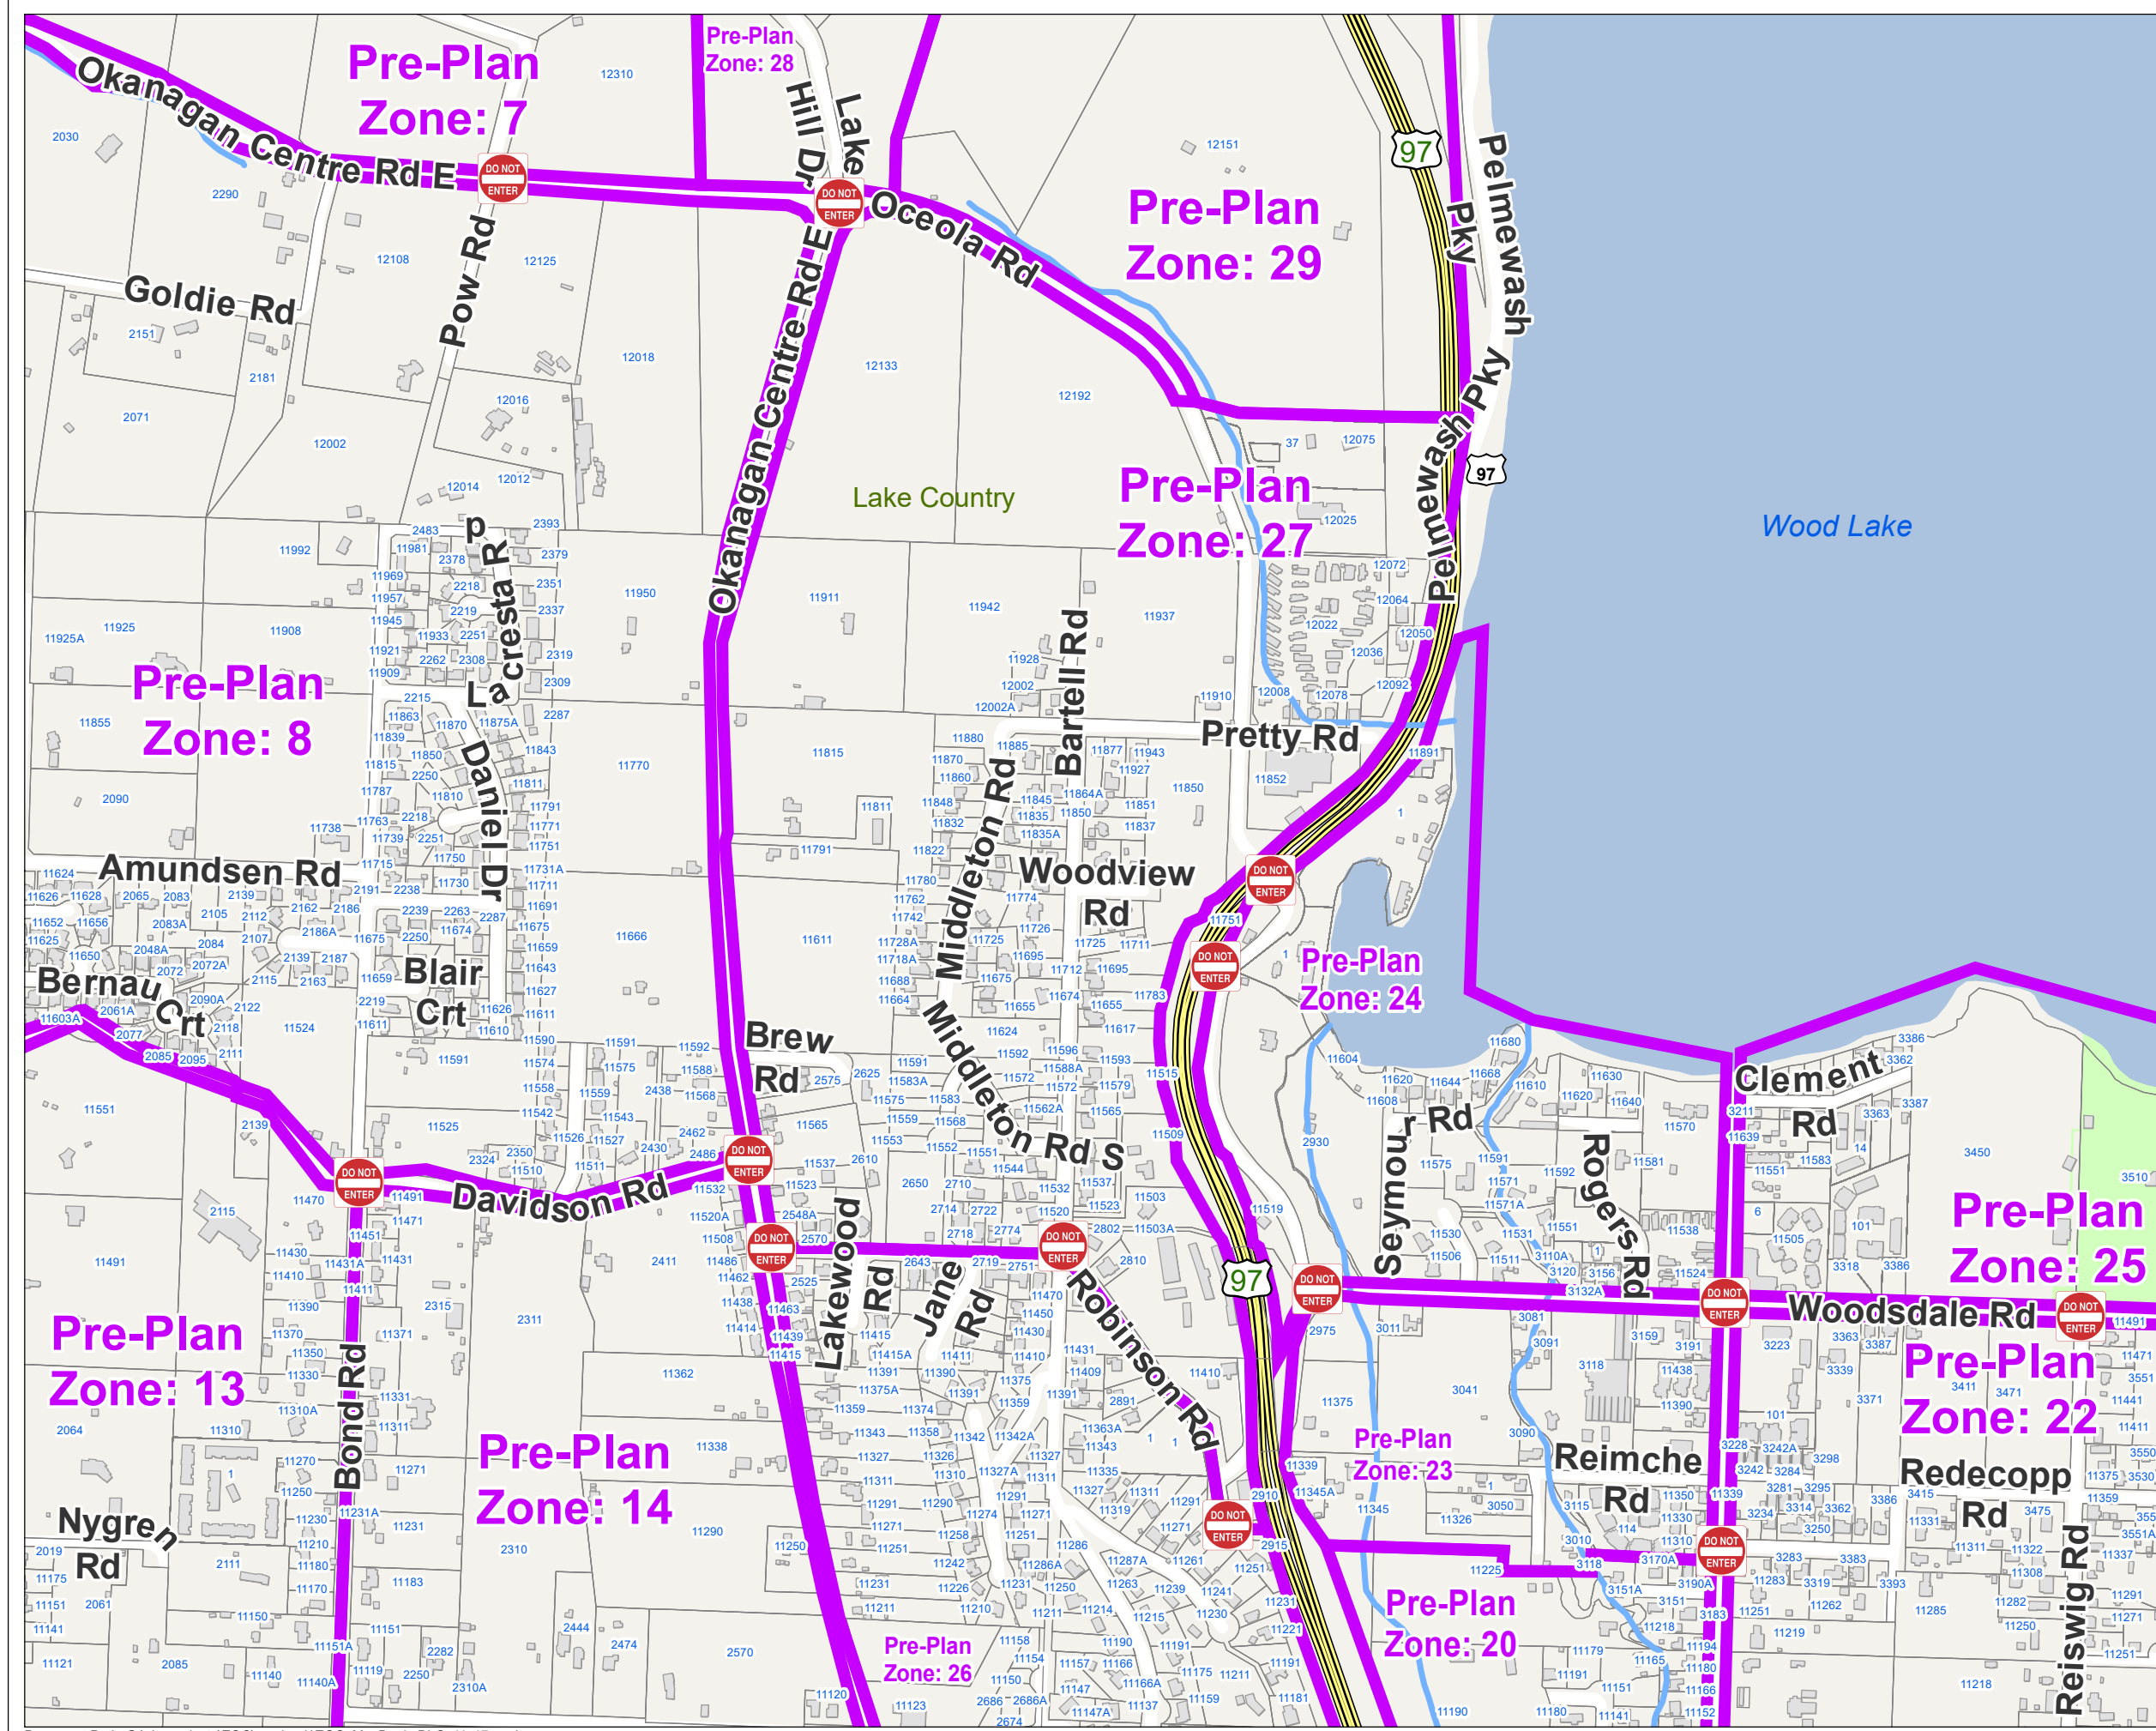

www.cordemergency.ca

- Administrative Boundary
- Regional Parks
- Lakes
- Parcels
- Emergency Egress Route
- Traffic Control
- Pre-Plan Evac Zones

APRIL 2021

MAP

27

Central Okanagan - EOC Pre-Planning Map Book for Evacuation Alerts and Orders