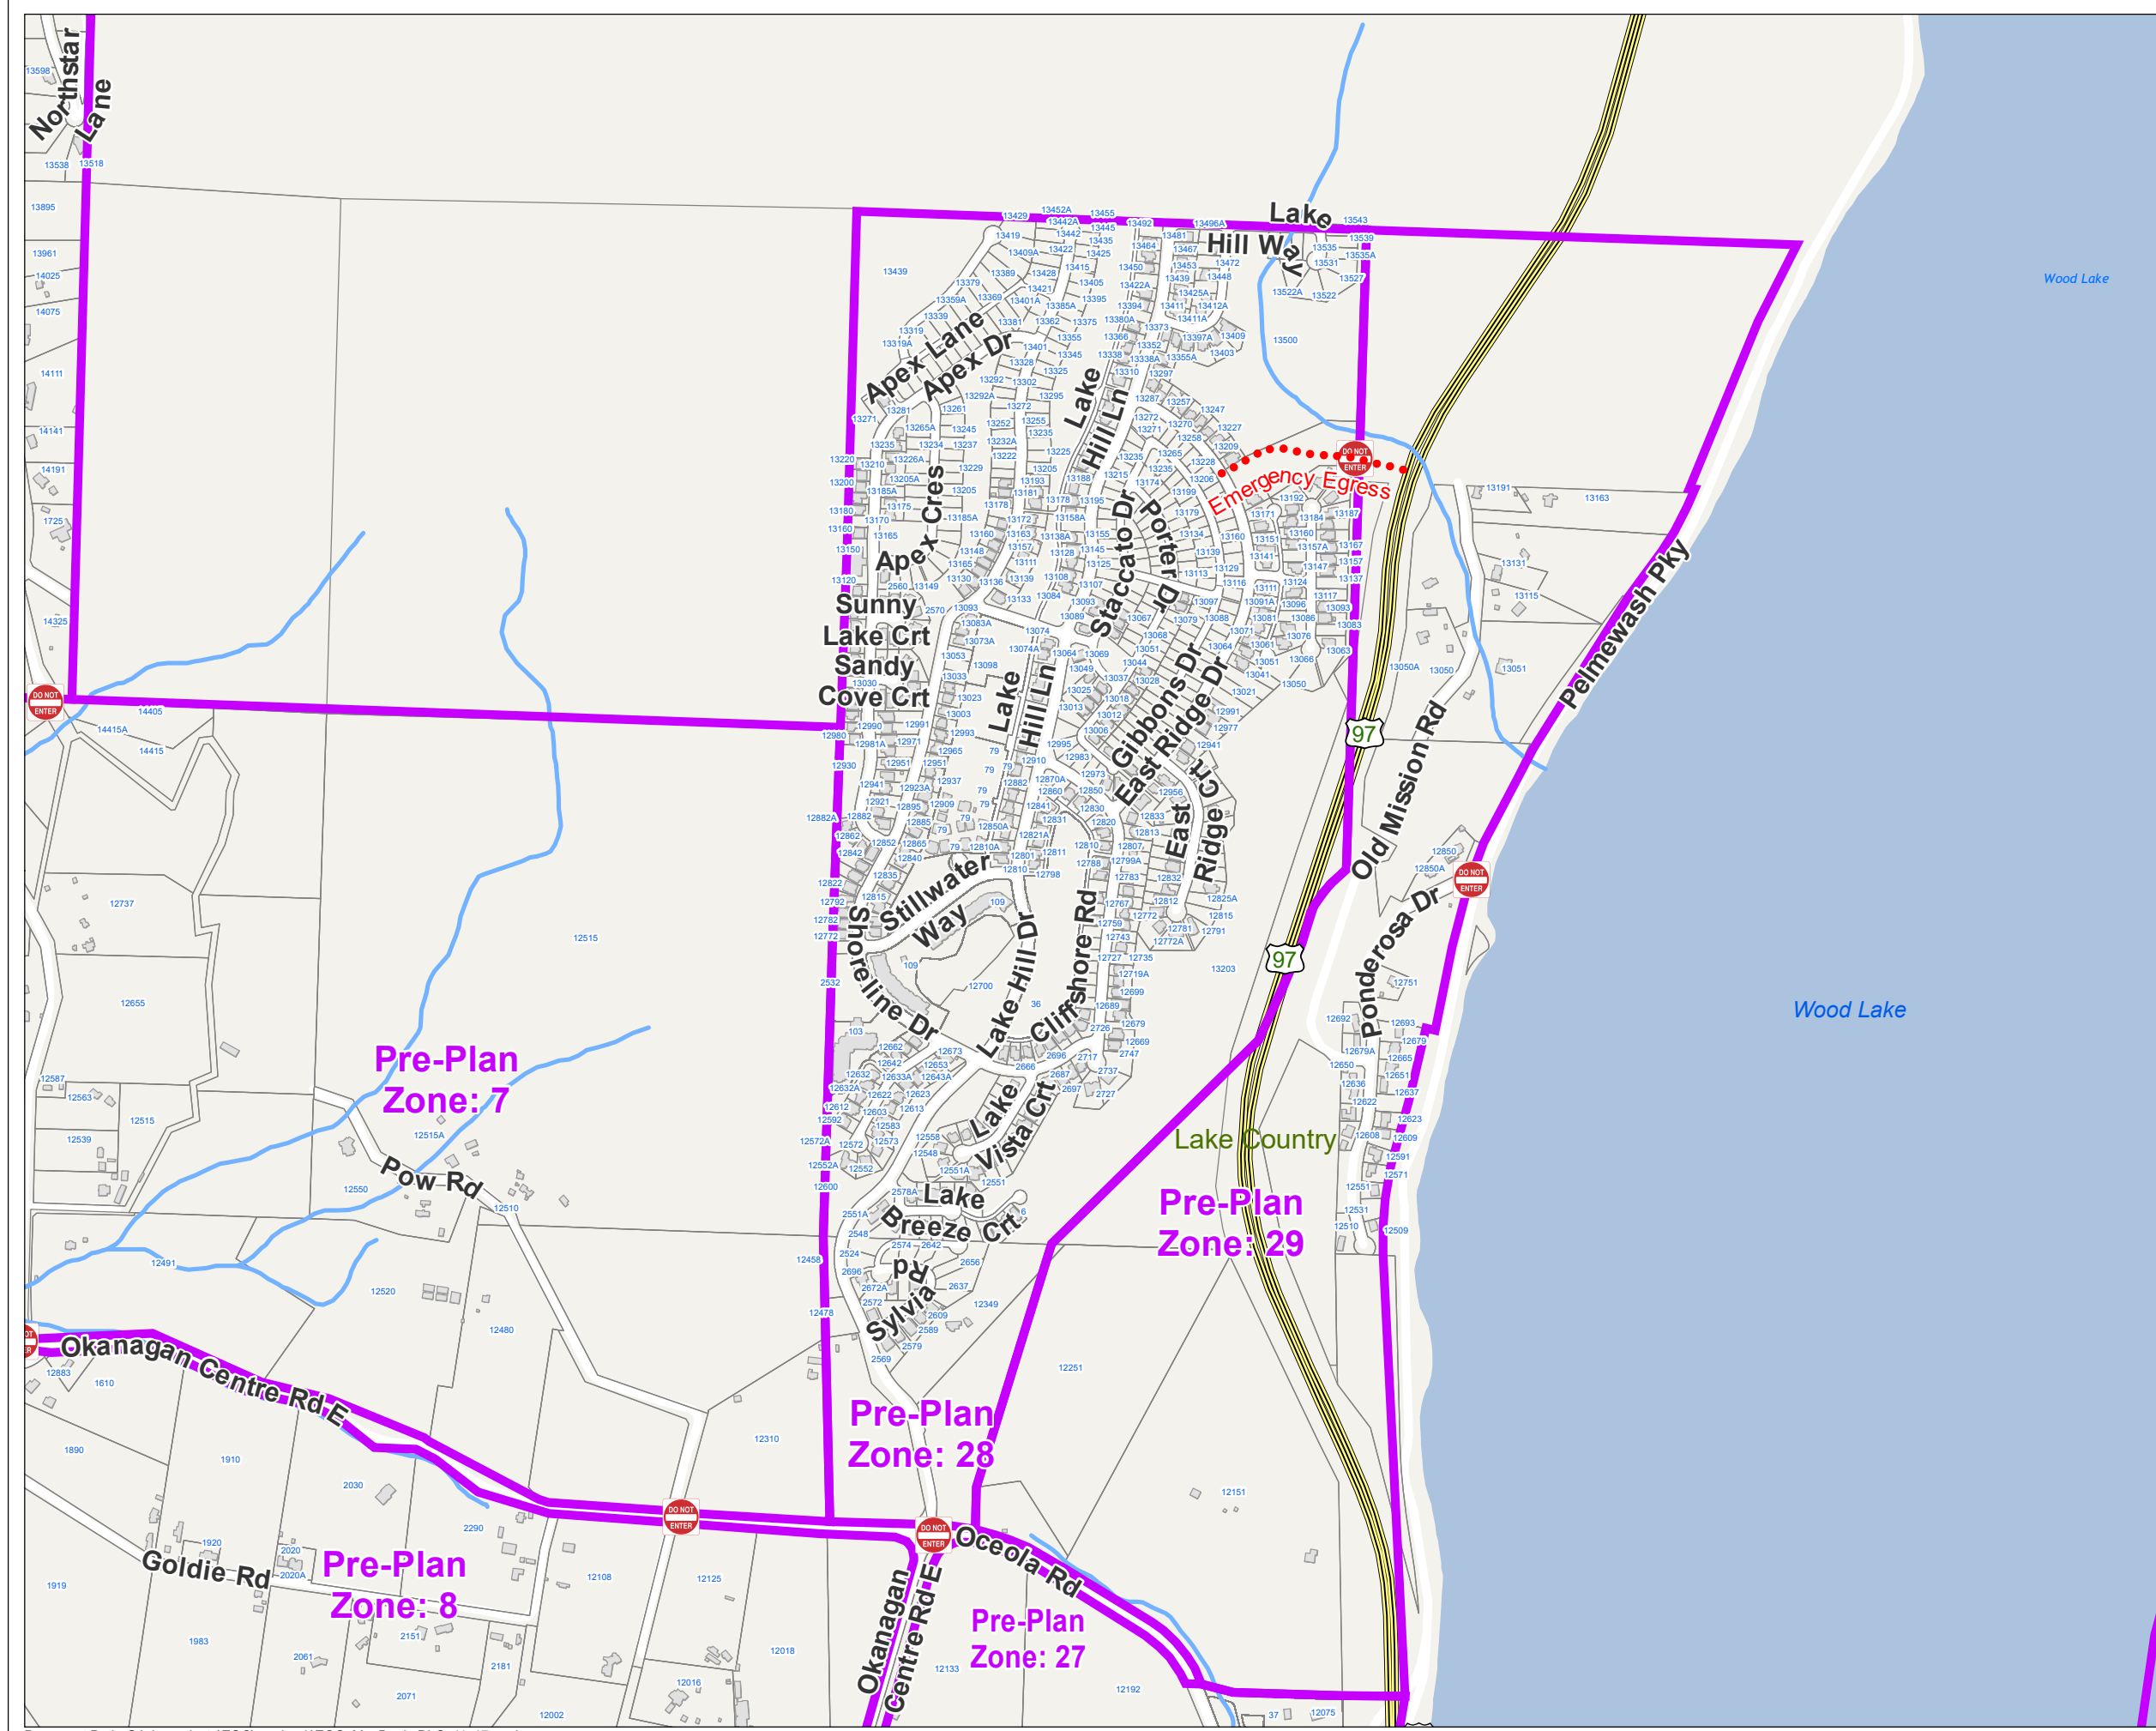

APRIL 2021

MAP
28