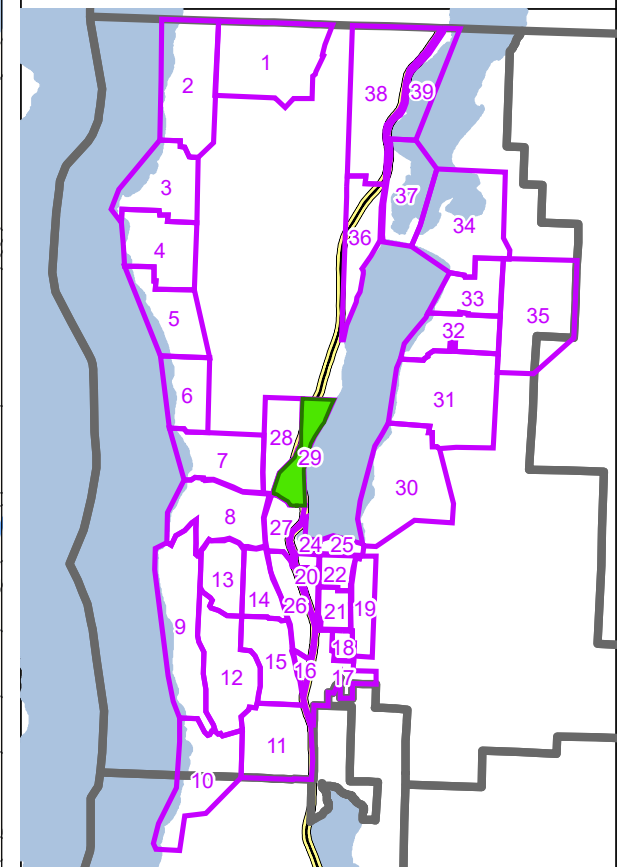

Central Okanagan - EOC Pre-Planning Map Book for Evacuation Alerts and Orders

www.cordemergency.ca

- Administrative Boundary
- Regional Parks
- Lakes
- Parcels
- Emergency Egress Route
- Traffic Control
- Pre-Plan Evac Zones