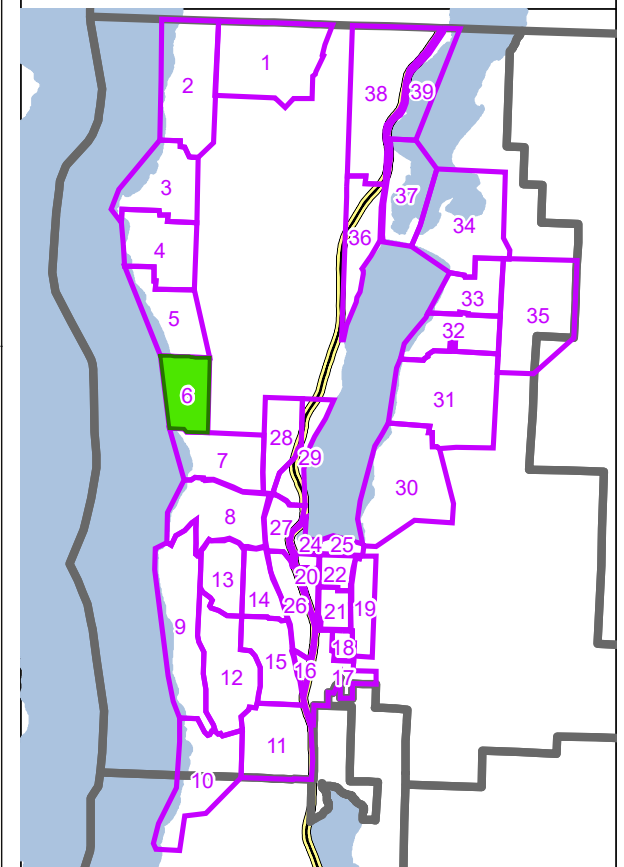

www.cordemergency.ca

- Administrative Boundary
- Regional Parks
- Lakes
- Parcels
- Emergency Egress Route
- Traffic Control
- Pre-Plan Evac Zones

MAP

4

Central Okanagan - EOC
Pre-Planning Map Book for
Evacuation Alerts and Orders

www.cordemergency.ca

- Administrative Boundary
- Regional Parks
- Lakes
- Parcels
- Emergency Egress Route
- Traffic Control
- Pre-Plan Evac Zones

MAP

5

Central Okanagan - EOC
Pre-Planning Map Book for
Evacuation Alerts and Orders

www.cordemergency.ca

- Administrative Boundary
- Regional Parks
- Lakes
- Parcels
- Emergency Egress Route
- Traffic Control
- Pre-Plan Evac Zones

APRIL 2021

MAP

6

Central Okanagan - EOC Pre-Planning Map Book for Evacuation Alerts and Orders

www.cordemergency.ca

- Administrative Boundary
- Regional Parks
- Lakes
- Parcels
- Emergency Egress Route
- Traffic Control
- Pre-Plan Evac Zones

APRIL 2021

MAP

7

Central Okanagan - EOC Pre-Planning Map Book for Evacuation Alerts and Orders