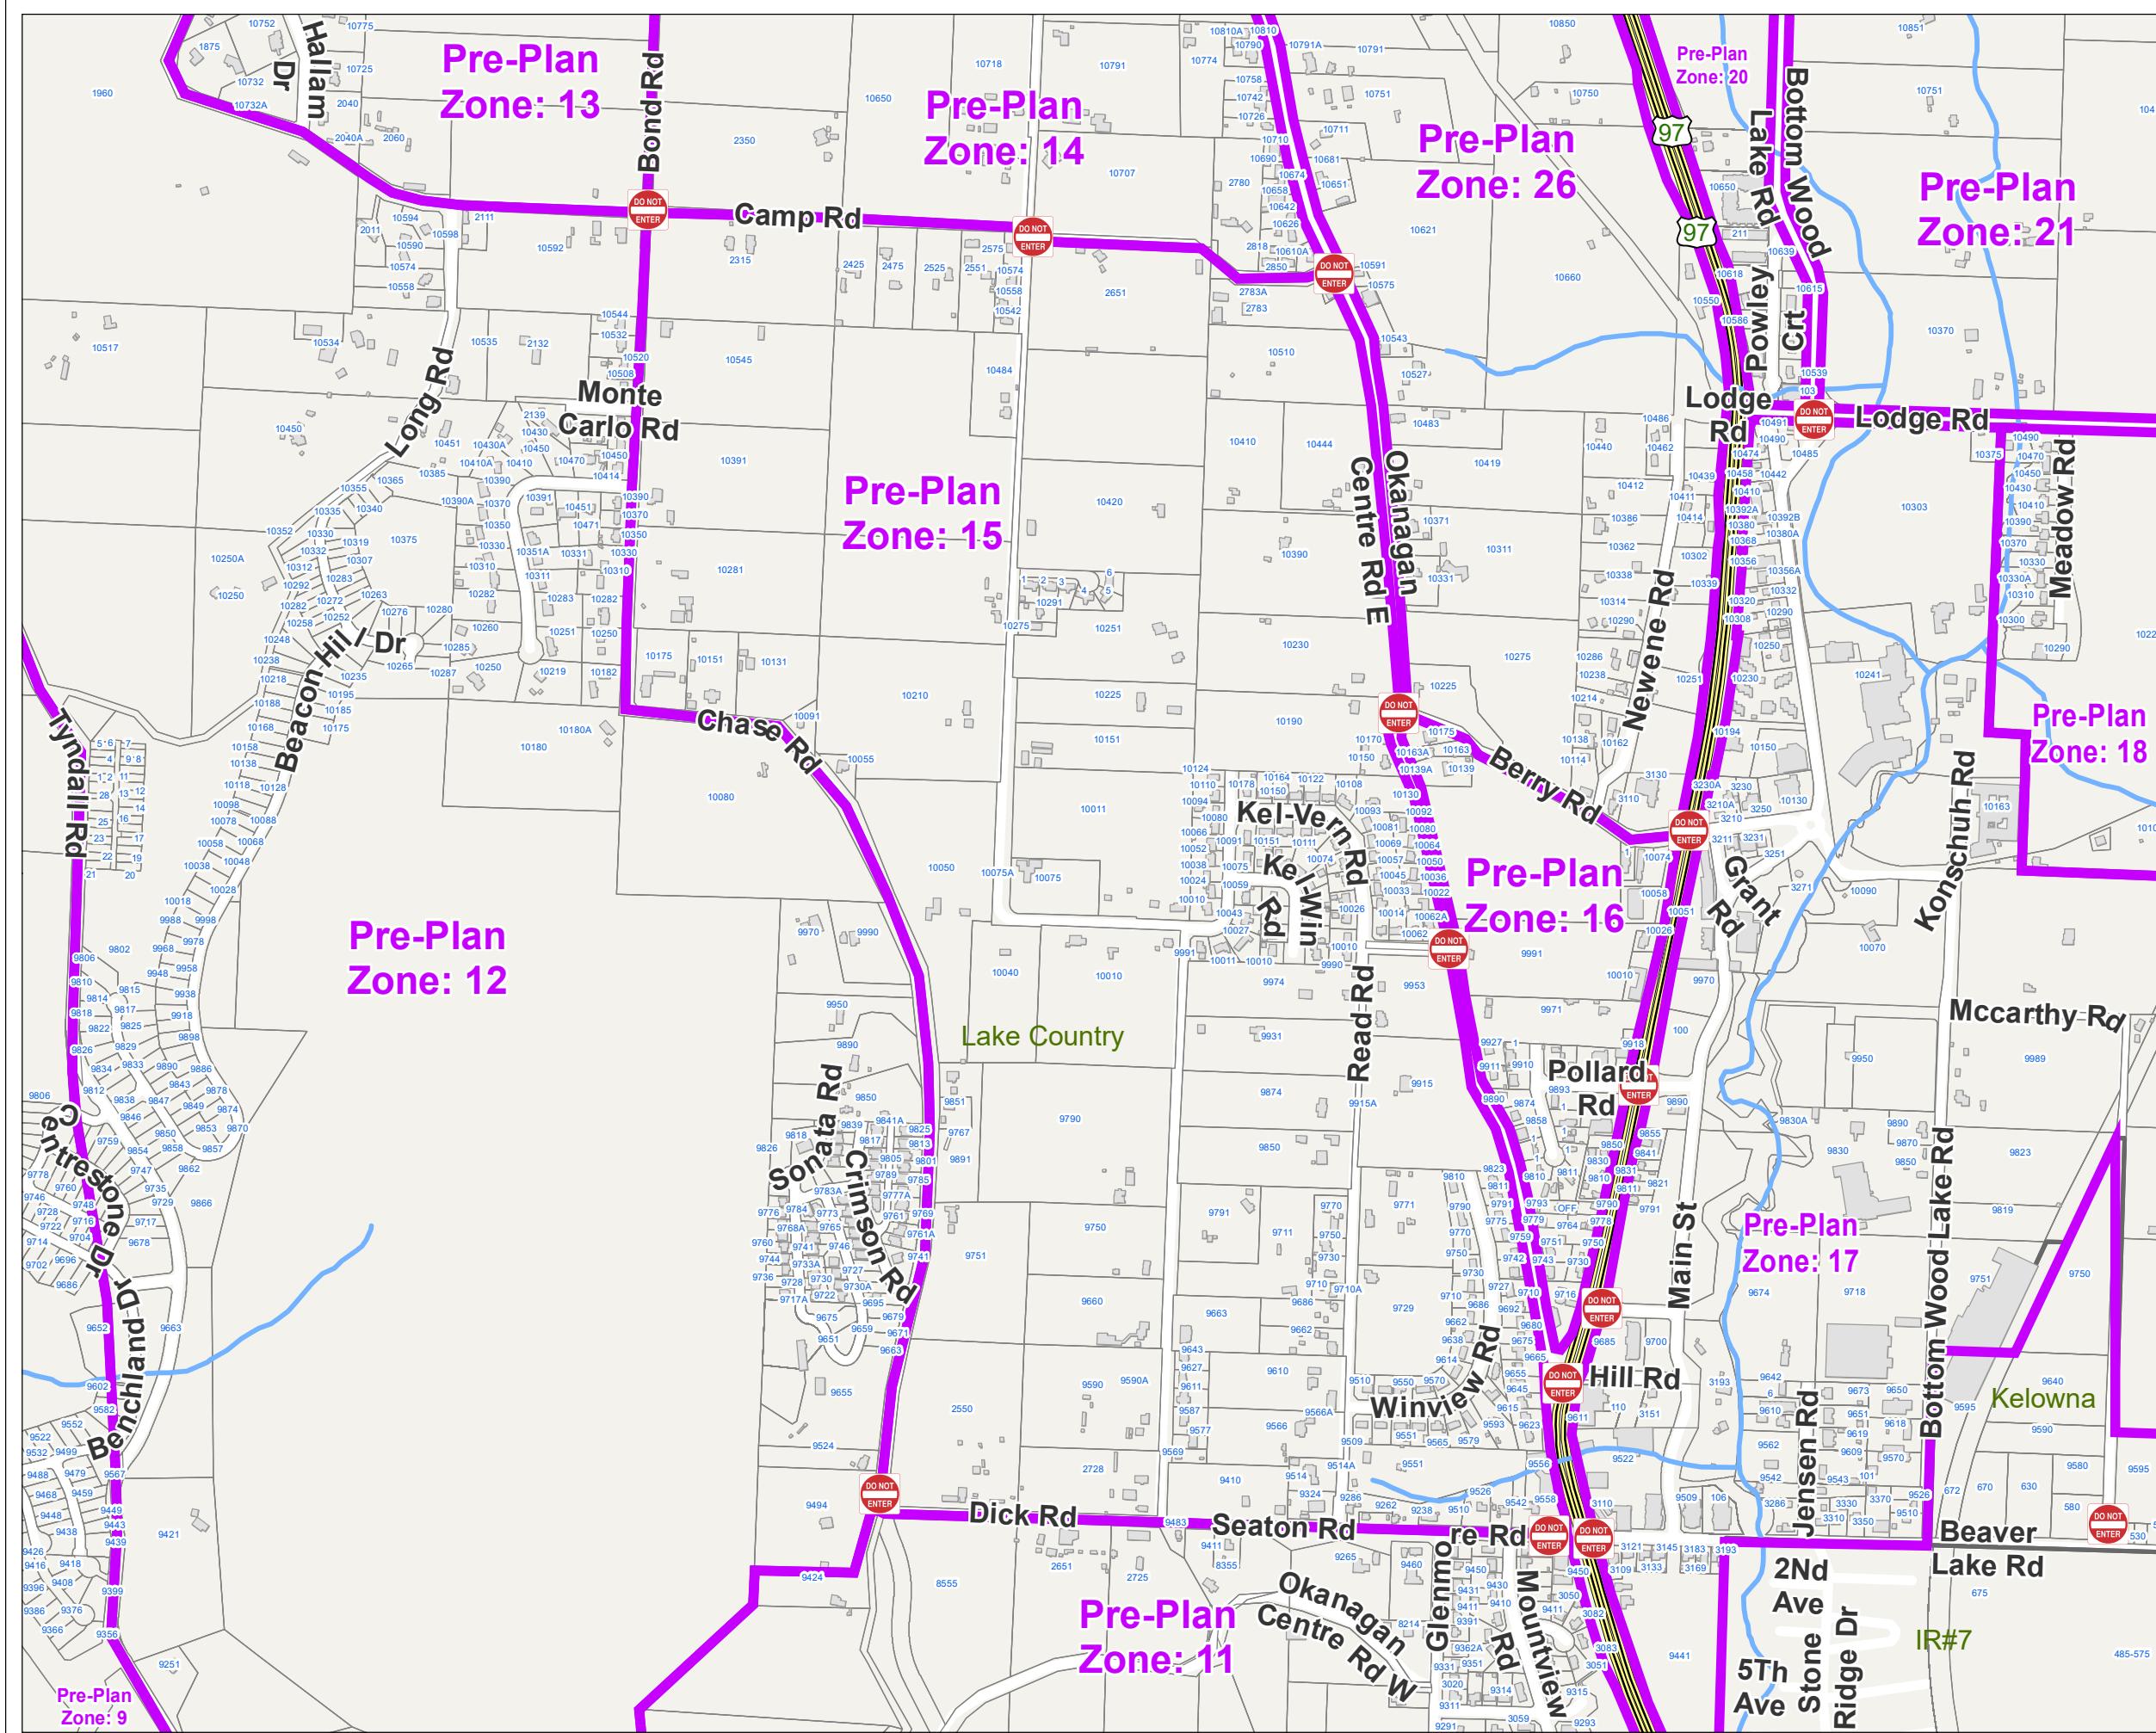

Administrative Boundary
 Regional Parks
 Lakes
 Parcels

Emergency Egress Route
 Traffic Control
 Pre-Plan Evac Zones