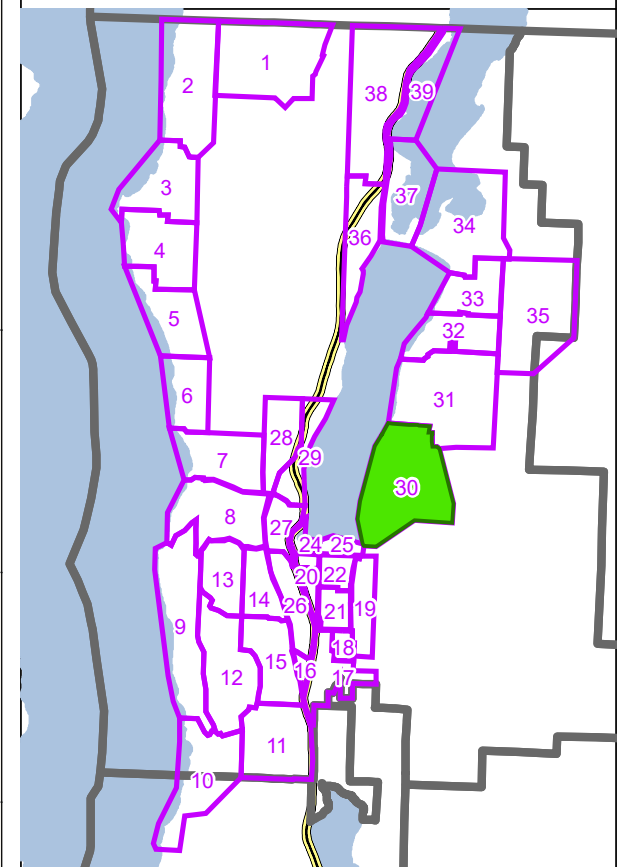

Central Okanagan - EOC Pre-Planning Map Book for Evacuation Alerts and Orders

www.cordemergency.ca

- Administrative Boundary
- Regional Parks
- Lakes
- Parcels
- Emergency Egress Route
- Traffic Control
- Pre-Plan Evac Zones