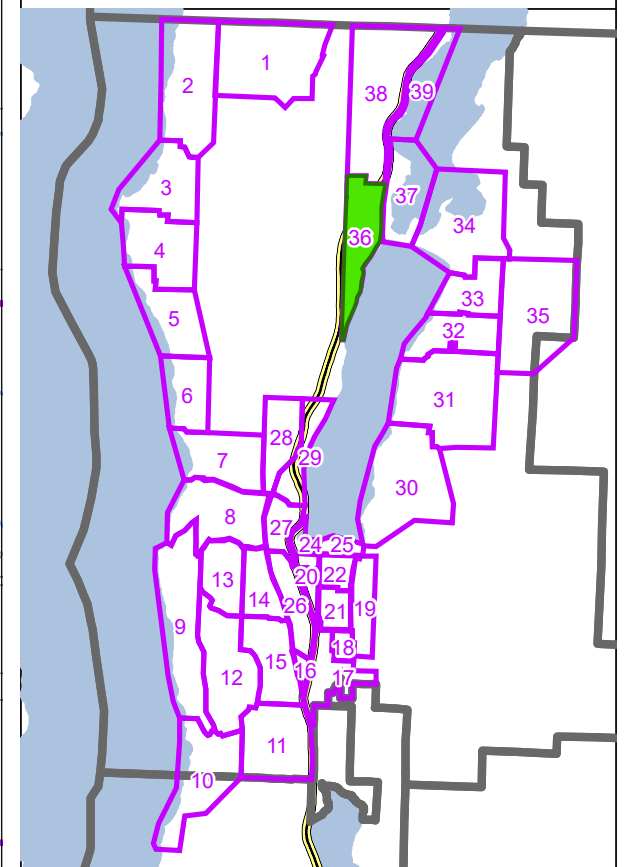

Central Okanagan - EOC Pre-Planning Map Book for Evacuation Alerts and Orders

www.cordemergency.ca

- Administrative Boundary
- Regional Parks
- Lakes
- Parcels
- Emergency Egress Route
- Traffic Control
- Pre-Plan Evac Zones