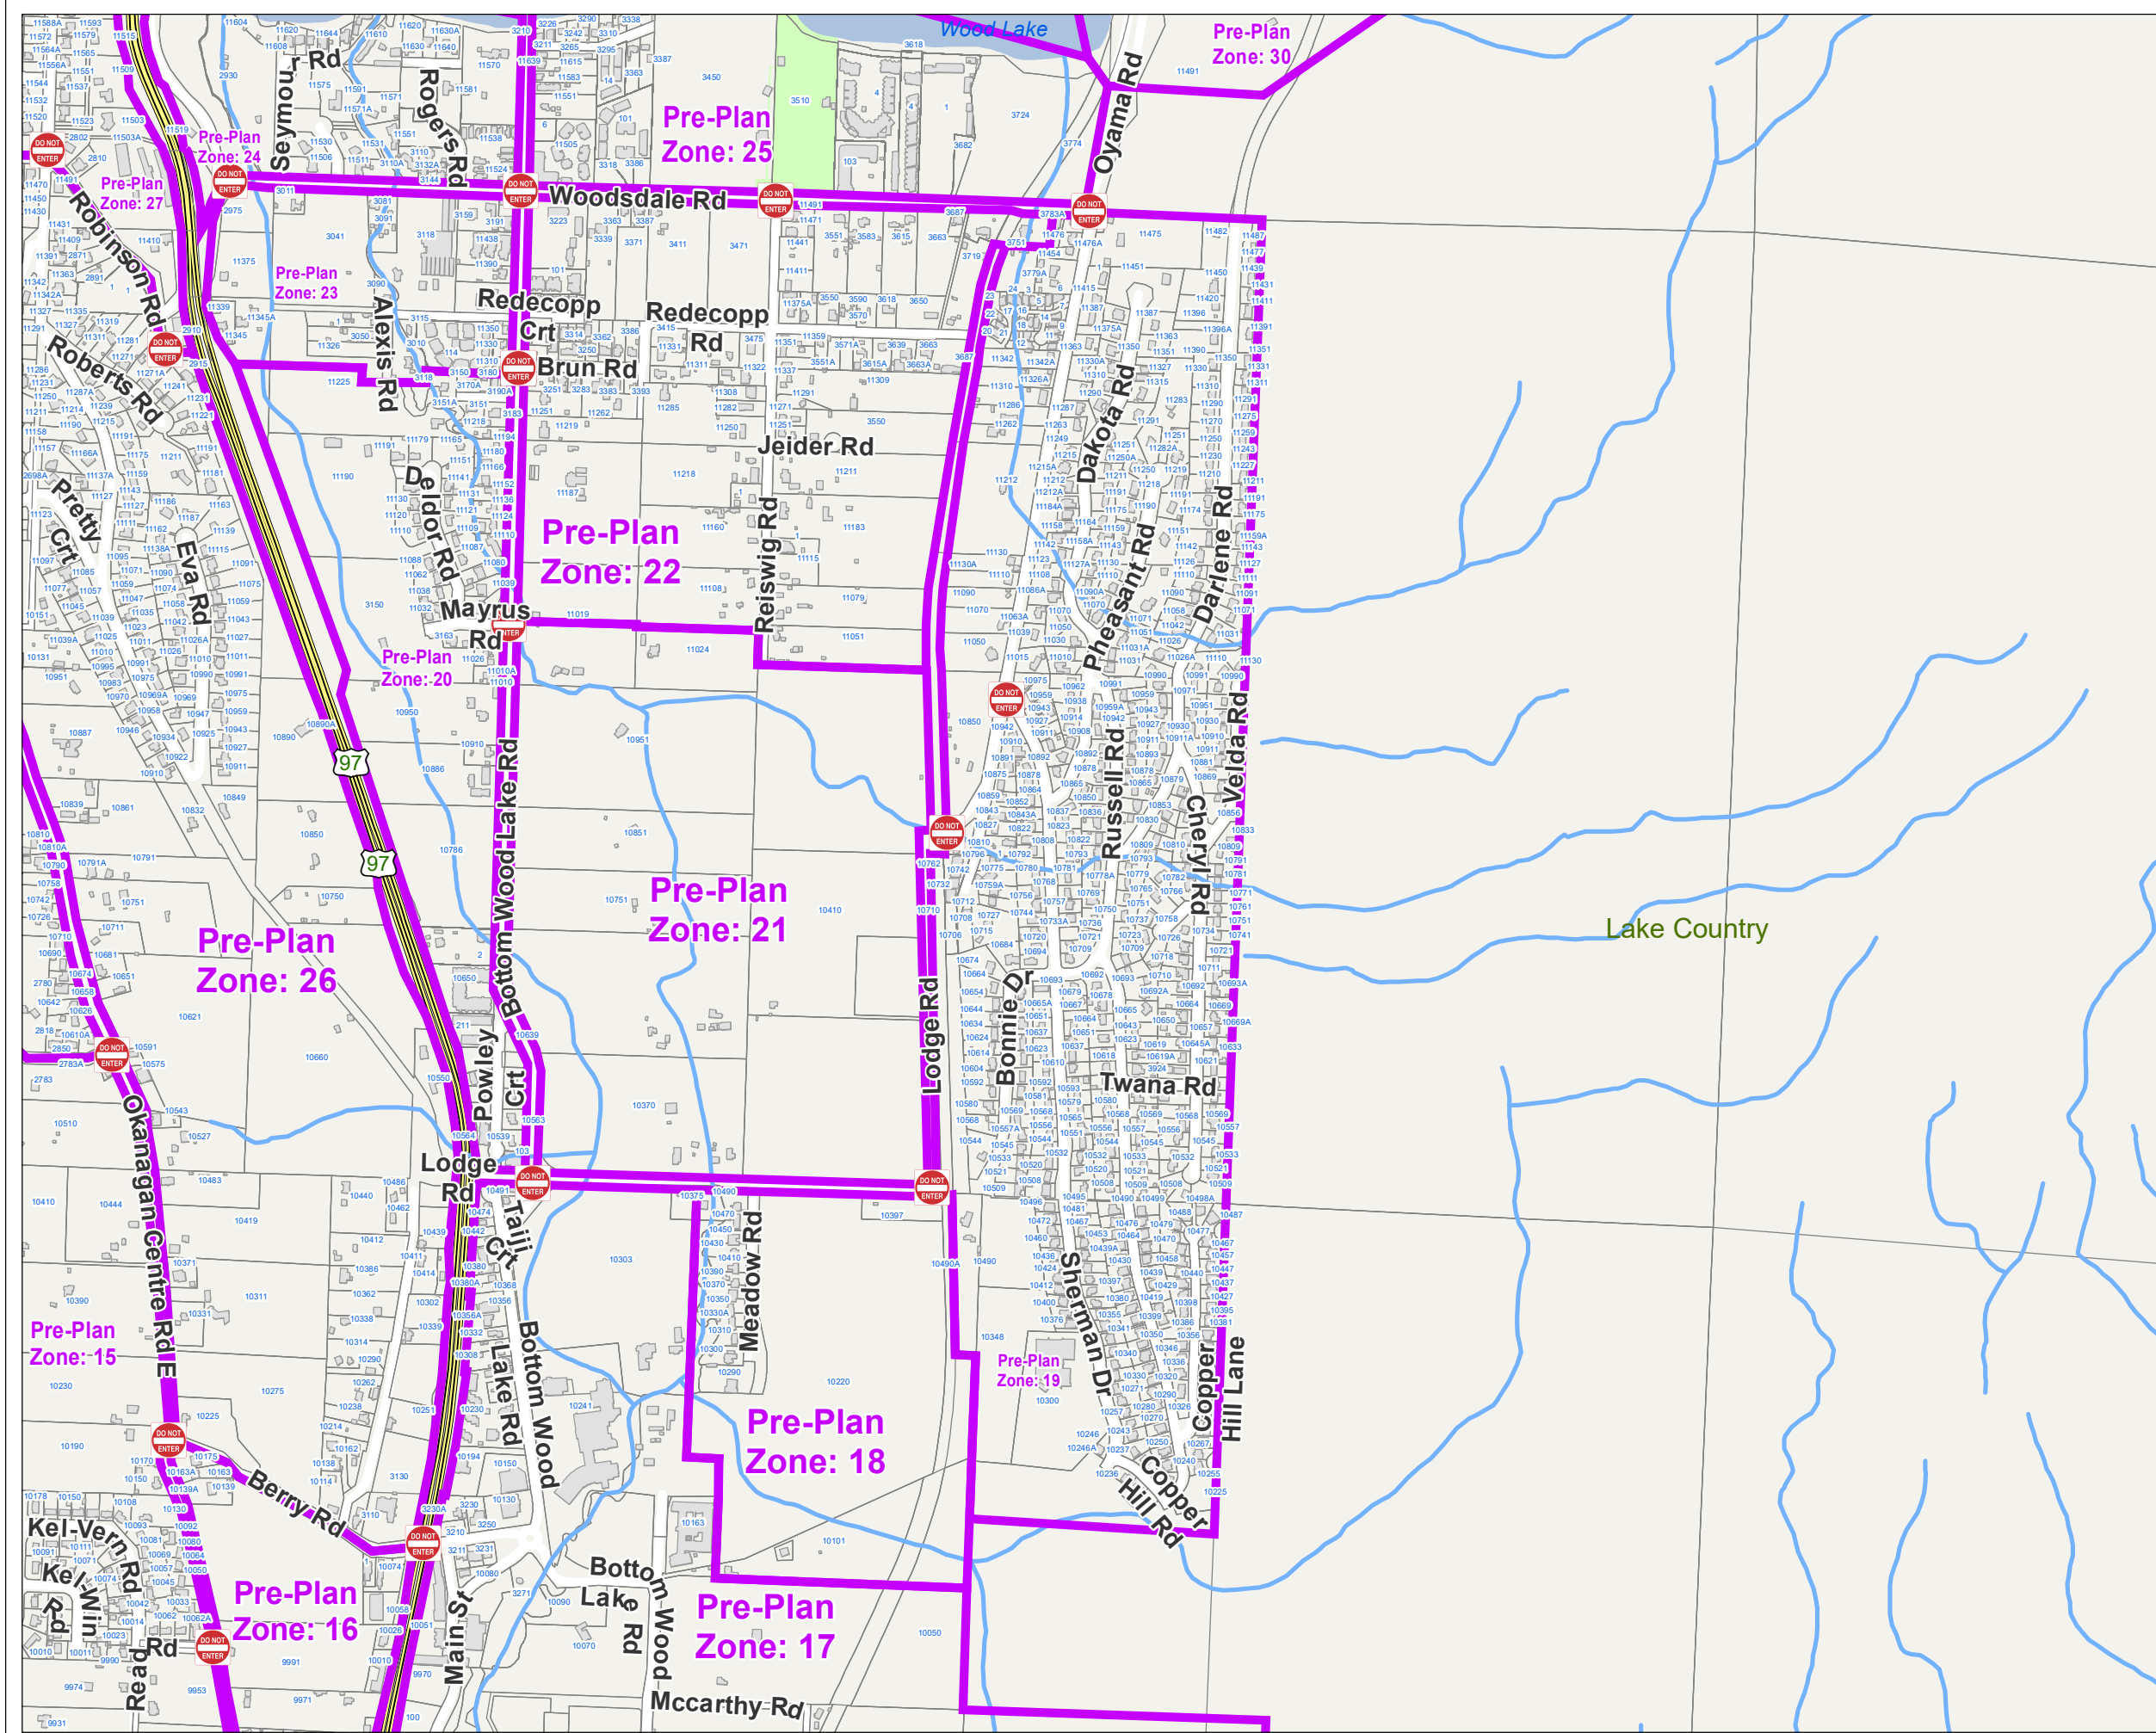

Sherman Dr

Teresa Rd

Pre-Plan Zone: 17

Pre-Plan Zone: 18

Pre-Plan Zone: 19

Bottom Wood Lake Rd

Lake Country

Central Okanagan - EOC Pre-Planning Map Book for Evacuation Alerts and Orders