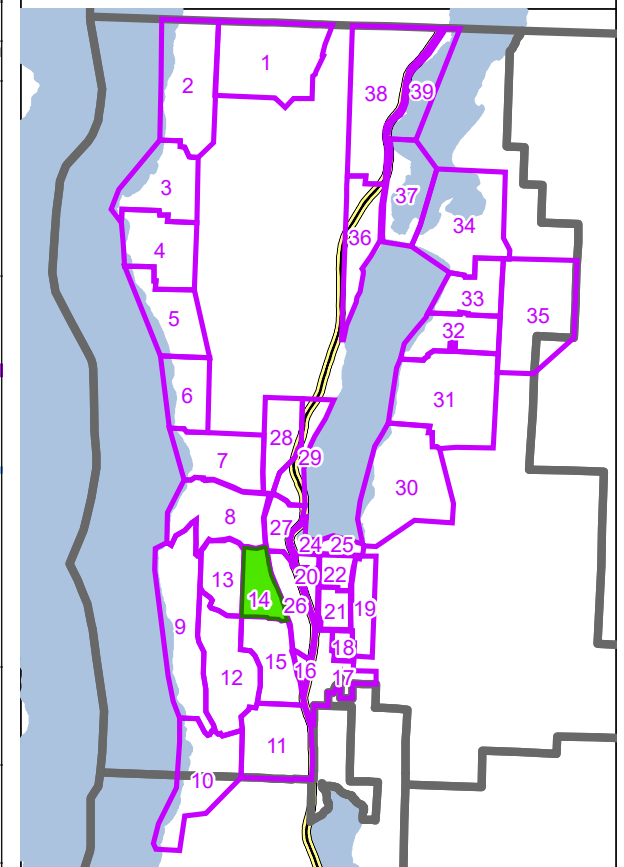

APRIL 2021

MAP

12

Central Okanagan - EOC Pre-Planning Map Book for Evacuation Alerts and Orders

www.cordemergency.ca

- Administrative Boundary
- Regional Parks
- Lakes
- Parcels
- Emergency Egress Route
- Traffic Control
- Pre-Plan Evac Zones

APRIL 2021

MAP
13

Central Okanagan - EOC
Pre-Planning Map Book for
Evacuation Alerts and Orders

www.cordemergency.ca

- Administrative Boundary
- Regional Parks
- Lakes
- Parcels
- Emergency Egress Route
- Traffic Control
- Pre-Plan Evac Zones

APRIL 2021

MAP

14

Administrative Boundary
 Regional Parks
 Lakes
 Parcels

Emergency Egress Route
 Traffic Control
 Pre-Plan Evac Zones

Central Okanagan - EOC
Pre-Planning Map Book for
Evacuation Alerts and Orders