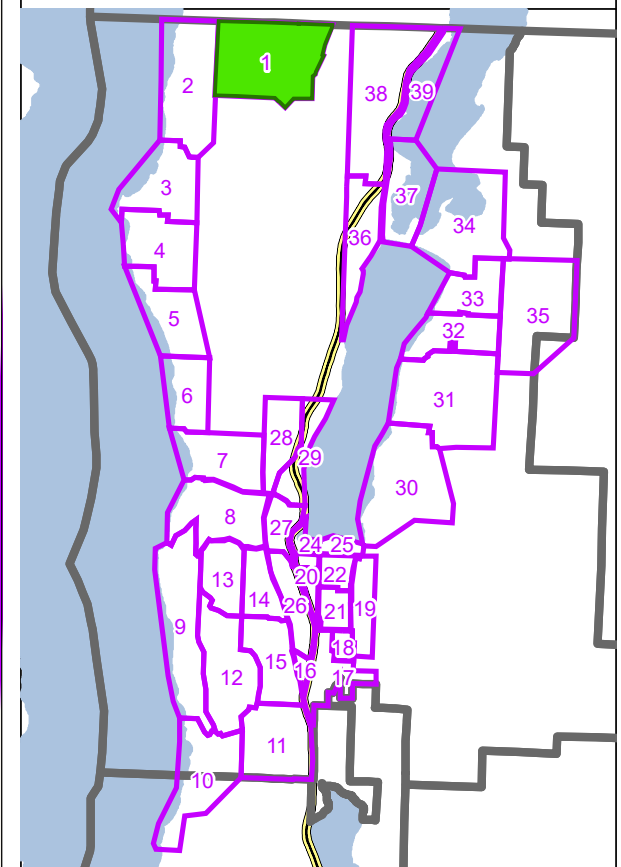

Central Okanagan - EOC Pre-Planning Map Book for Evacuation Alerts and Orders

www.cordemergency.ca

- Administrative Boundary
- Regional Parks
- Lakes
- Parcels
- Emergency Egress Route
- Traffic Control
- Pre-Plan Evac Zones

MAP
1

Central Okanagan - EOC Pre-Planning Map Book for Evacuation Alerts and Orders

www.cordemergency.ca

- Administrative Boundary
- Regional Parks
- Lakes
- Parcels
- Emergency Egress Route
- Traffic Control
- Pre-Plan Evac Zones

APRIL 2021

MAP

2

RDCO
West E.A.

Okanagan Lake

Pre-Plan
Zone: 2

Lake Country

Pre-Plan
Zone: 1