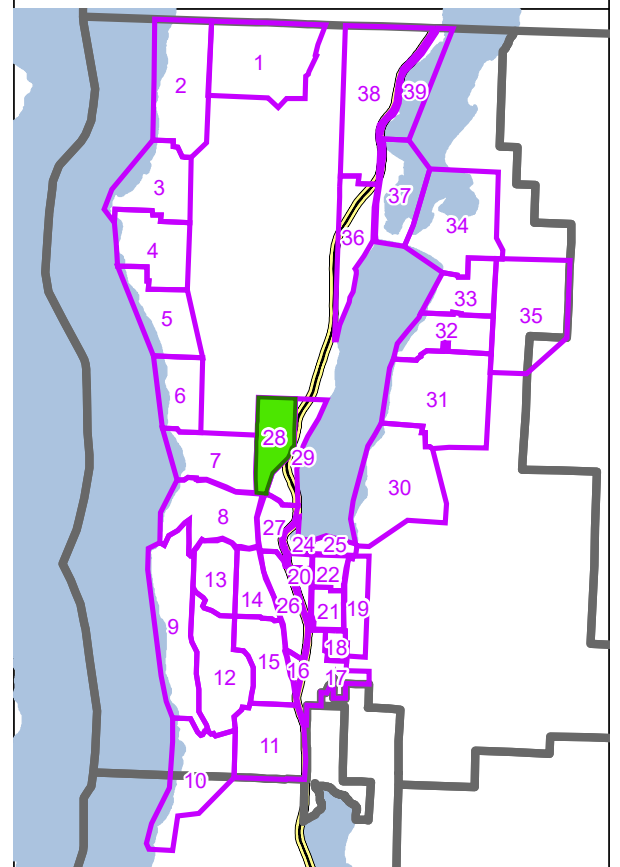

www.cordemergency.ca

- Administrative Boundary
- Regional Parks
- Lakes
- Parcels
- Emergency Egress Route
- Traffic Control
- Pre-Plan Evac Zones

APRIL 2021

MAP

27

Central Okanagan - EOC Pre-Planning Map Book for Evacuation Alerts and Orders

www.cordemergency.ca

- Administrative Boundary
- Regional Parks
- Lakes
- Parcels
- Emergency Egress Route
- Traffic Control
- Pre-Plan Evac Zones

APRIL 2021

MAP
28

Central Okanagan - EOC Pre-Planning Map Book for Evacuation Alerts and Orders