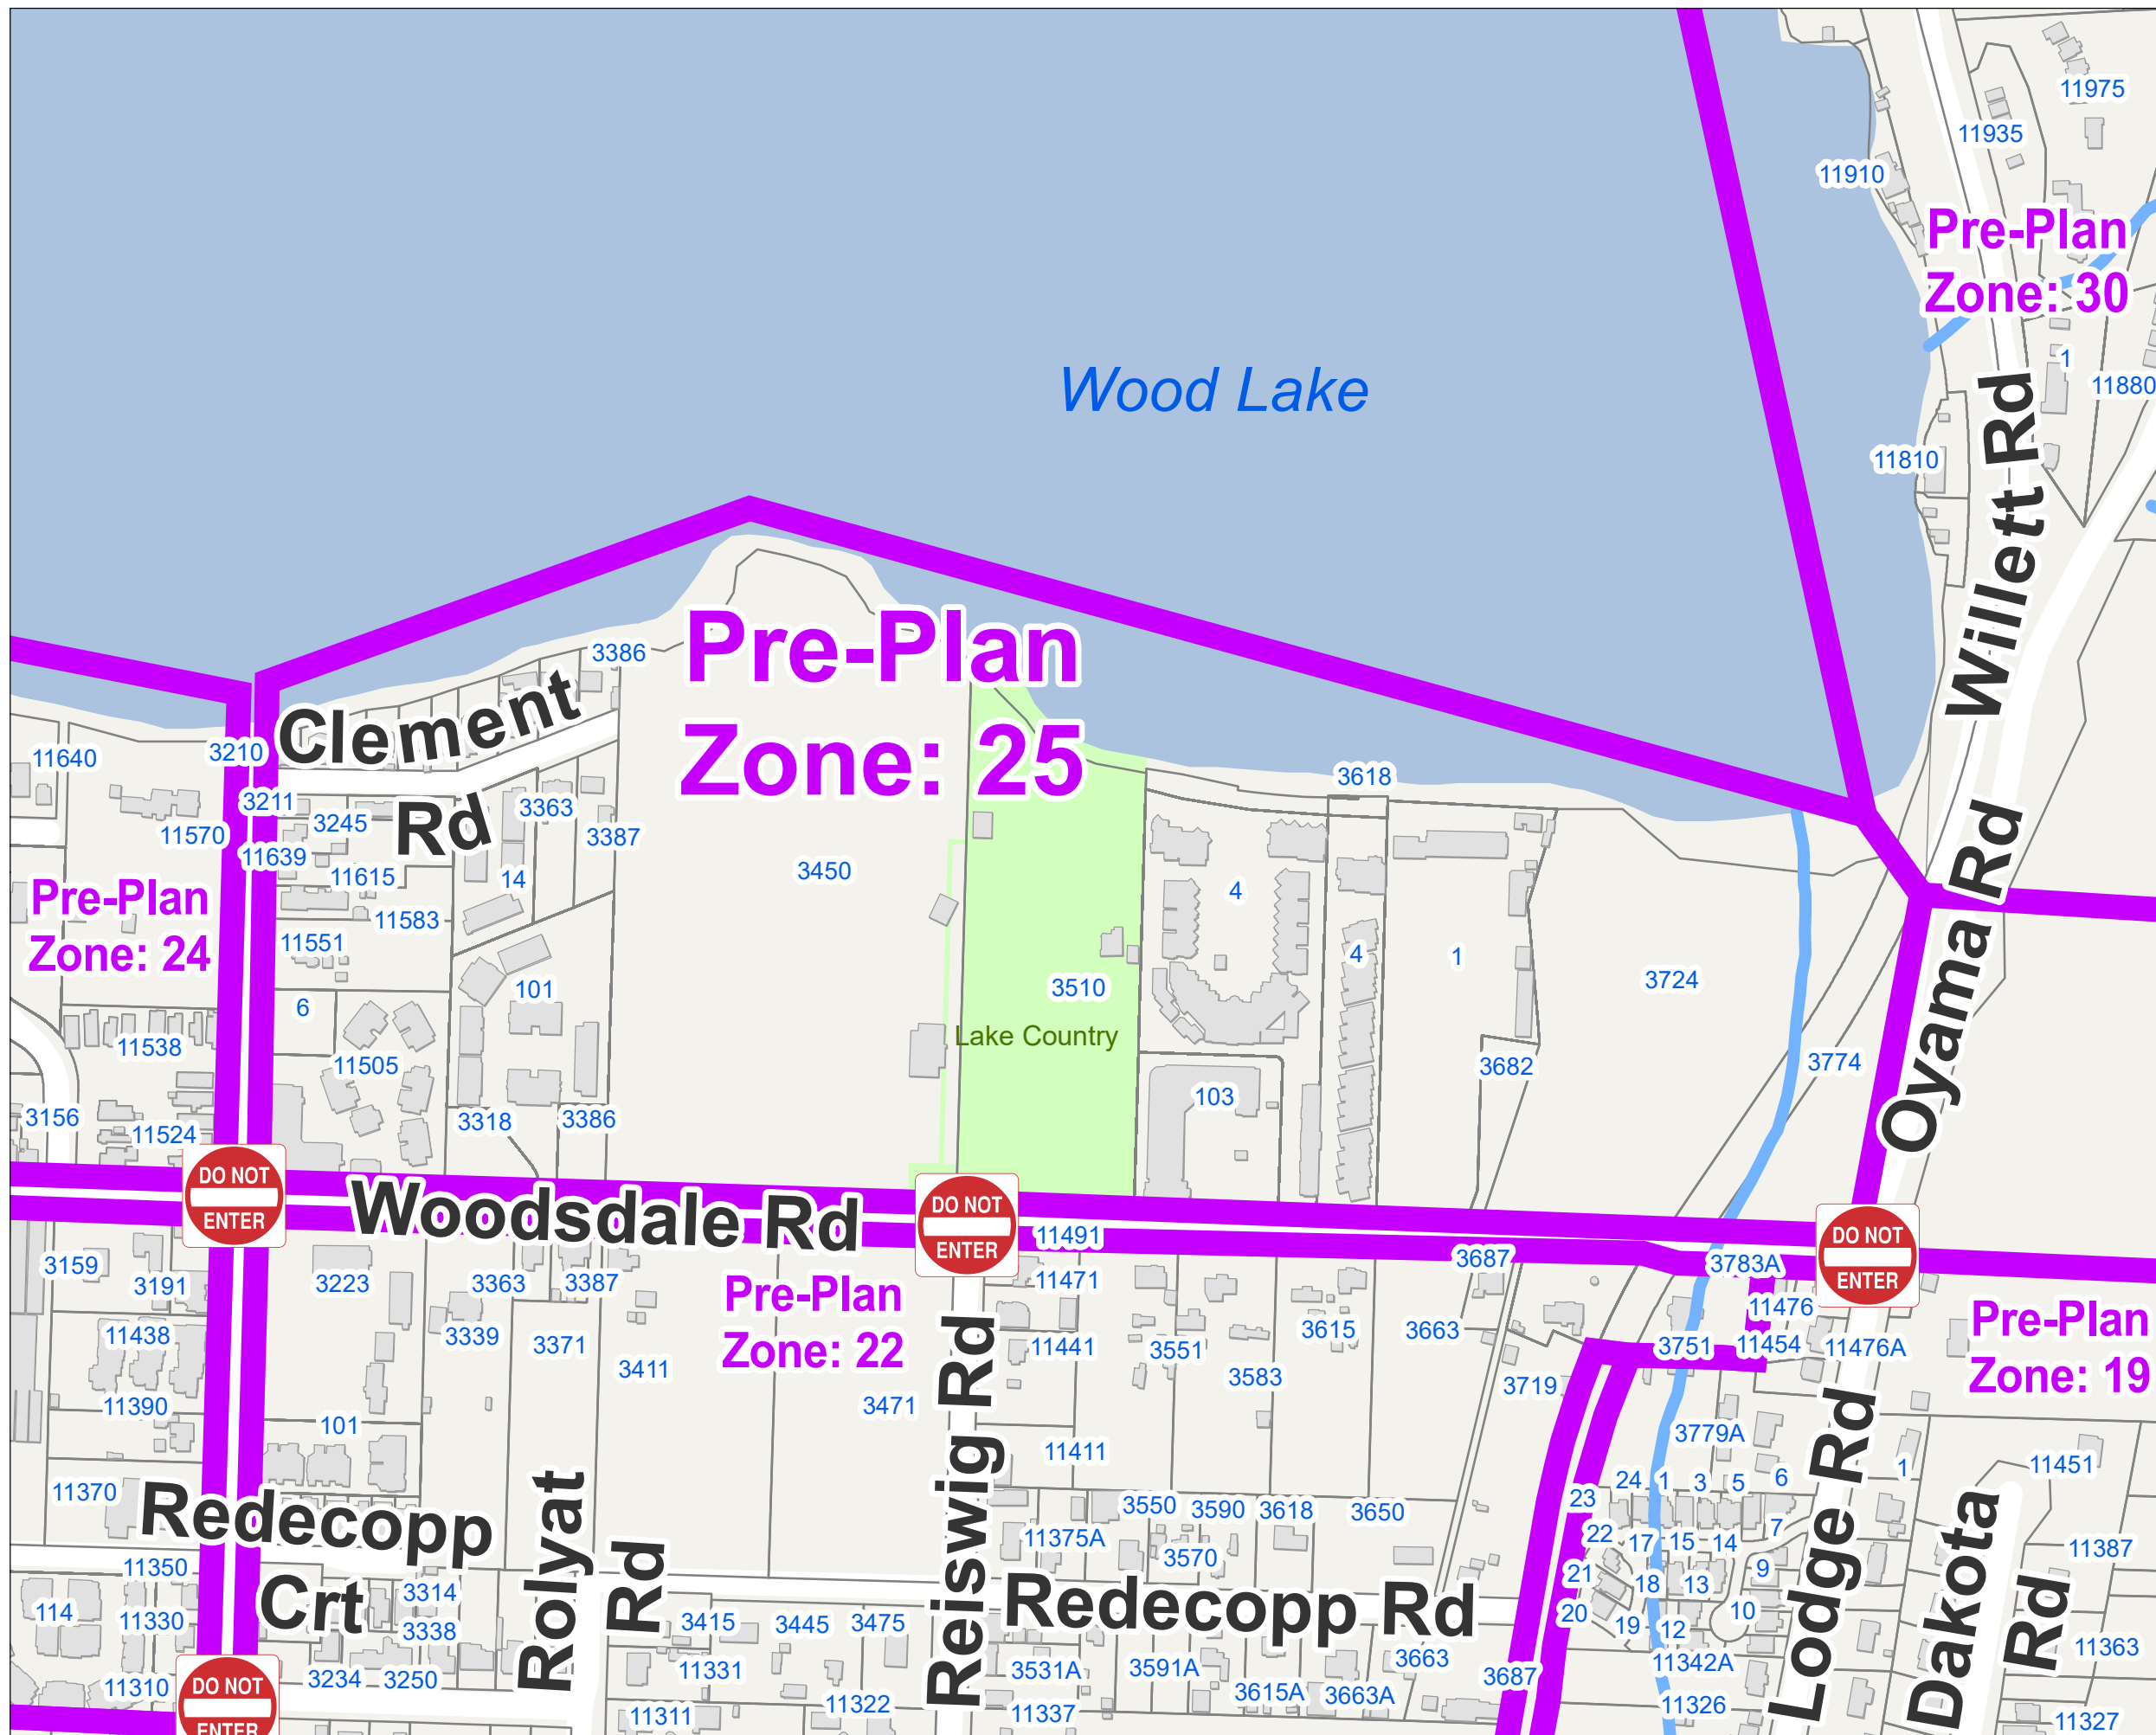

www.cordemergency.ca

- Administrative Boundary
- Regional Parks
- Lakes
- Parcels
- Emergency Egress Route
- Traffic Control
- Pre-Plan Evac Zones

APRIL 2021

MAP

25

Central Okanagan - EOC Pre-Planning Map Book for Evacuation Alerts and Orders