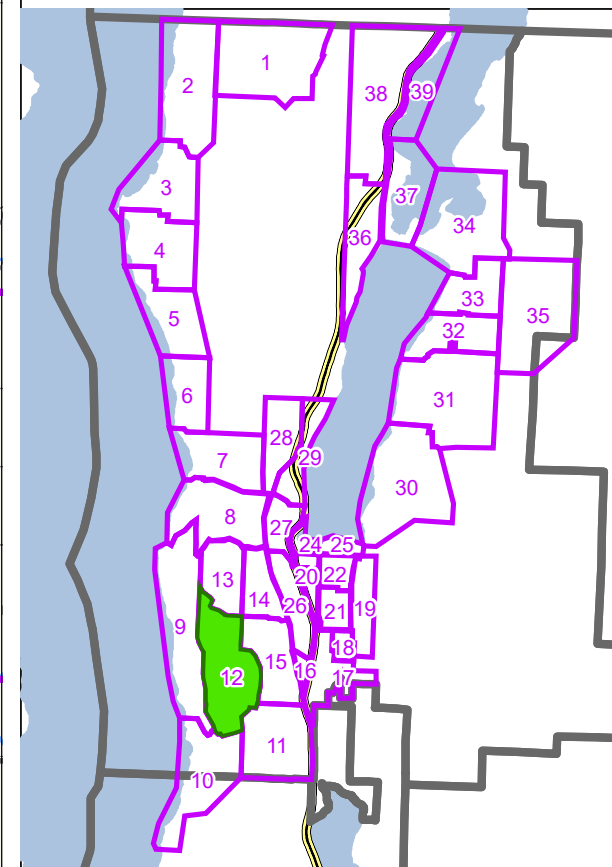

APRIL 2021

MAP
10

Central Okanagan - EOC Pre-Planning Map Book for Evacuation Alerts and Orders

www.cordemergency.ca

- Administrative Boundary
- Regional Parks
- Lakes
- Parcels
- Emergency Egress Route
- Traffic Control
- Pre-Plan Evac Zones

APRIL 2021

MAP

11

Central Okanagan - EOC Pre-Planning Map Book for Evacuation Alerts and Orders

www.cordemergency.ca

- Administrative Boundary
- Regional Parks
- Lakes
- Parcels
- Emergency Egress Route
- Traffic Control
- Pre-Plan Evac Zones

APRIL 2021

MAP

12

Central Okanagan - EOC Pre-Planning Map Book for Evacuation Alerts and Orders

www.cordemergency.ca

- Administrative Boundary
- Regional Parks
- Lakes
- Parcels
- Emergency Egress Route
- Traffic Control
- Pre-Plan Evac Zones