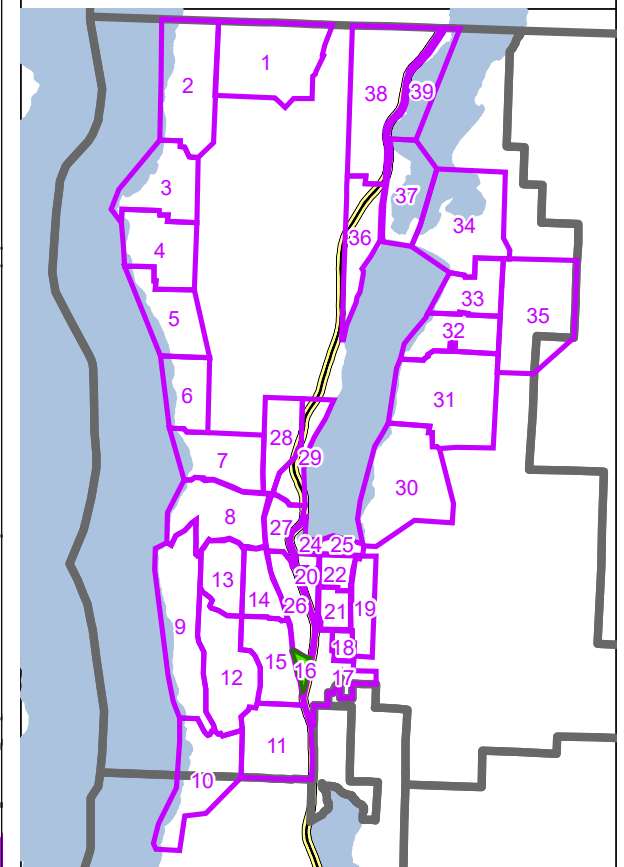

APRIL 2021

MAP

14

Administrative Boundary
 Regional Parks
 Lakes
 Parcels

Emergency Egress Route
 Traffic Control
 Pre-Plan Evac Zones

Central Okanagan - EOC
Pre-Planning Map Book for
Evacuation Alerts and Orders

www.cordemergency.ca

- Administrative Boundary
- Regional Parks
- Lakes
- Parcels
- Emergency Egress Route
- Traffic Control
- Pre-Plan Evac Zones

APRIL 2021

MAP

16

Central Okanagan - EOC Pre-Planning Map Book for Evacuation Alerts and Orders